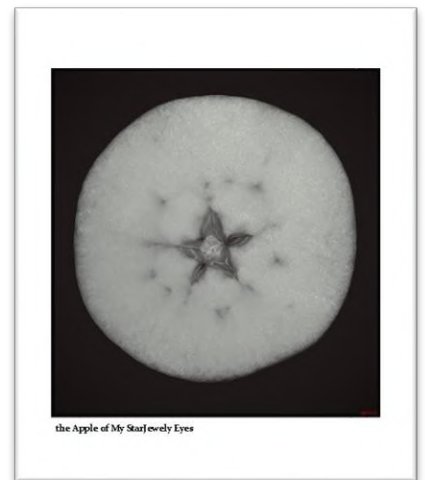

No Words #VPCMcnw11
the Apple of My Starjewely Eyes