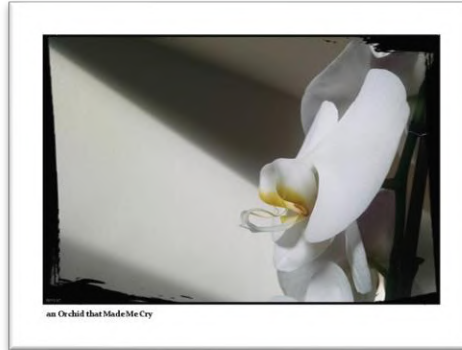

an Orchid that Made Me Cry

Orchids #VPCMo3
an Orchid that Made Me Cry