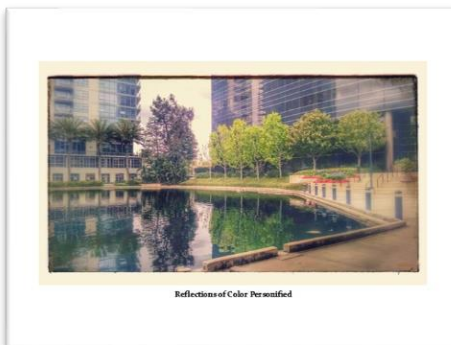

Plants H2o #VPCMph2o5
The Chicago River
Lucky Green

Plants H2o #VPCMph2o6
Reflections of Color Personified

Birds Ducks Swans #VPCMbd6
Swan Stroll Cadence

the DayToLA | a living art gallery

Visceral Photography 4 Commercial & Milieu