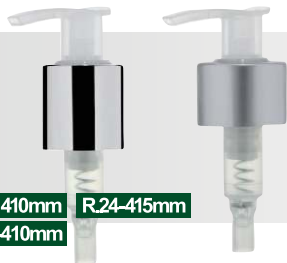

VÁLVULAS E GATILHOS

17

cloro
35,453

Cl

R.24-410mm

R.24-415mm

R.28-410mm

LOTION PUMP COM SAIA DE ALUMÍNIO

ROSCA:

R.24-410 mm. | R.24-415 mm. | R.28-410 mm.