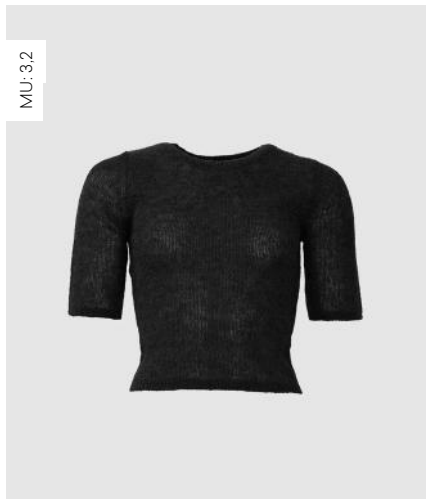

MU: 32  
 WBLALVA LS O-NECK PULLOVER  
 Mid Grey Melange | 55% Polyester,  
 28% Acrylic, 15% Wool, 2% Elastane  
 RRP 59,99 EUR | WHS 18,75 EUR

MU: 32  
 WBLALVA V-NECK WAISTCOAT  
 Black | 55% Polyester, 28% Acrylic,  
 15% Wool, 2% Elastane  
 RRP 49,99 EUR | WHS 15,62 EUR

MU: 32  
 WBLALVA BUTTON WAISTCOAT  
 Grey Melange | 55% Polyester, 28%  
 Acrylic, 15% Wool, 2% Elastane  
 RRP 59,99 EUR | WHS 18,75 EUR

MU: 32  
 WBLALVA LS CARDIGAN  
 Grey Melange | 55% Polyester, 28%  
 Acrylic, 15% Wool, 2% Elastane  
 RRP 69,99 EUR | WHS 21,87 EUR

MU: 32  
 WBLALVA LS CARDIGAN  
 Black | 55% Polyester, 28% Acrylic,  
 15% Wool, 2% Elastane  
 RRP 69,99 EUR | WHS 21,87 EUR

WBLALVA LS CARDIGAN

WBLAXELLE HALF SLEEVE PULLOVER

WBLALVA V-NECK WAISTCOAT

WBLALVA LS CARDIGAN

SIZE: XS, S, M, L, XL MU: 3,2 AVAILABILITY: AUGUST | SEPTEMBER

MU:32

WBLAXELLE HALF SLEEVE PULLOVER  
Grey Melange  
51% Wool, 18% Alpaca, 31% Polyamide  
RRP 59,99 EUR | WHS 18,75 EUR

MU:32

WBLAXELLE HALF SLEEVE PULLOVER  
Black  
51% Wool, 18% Alpaca, 31% Polyamide  
RRP 59,99 EUR | WHS 18,75 EUR