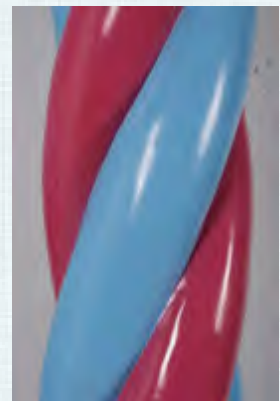

Free standing
on hand
shaped base

FOOD PROPS & DECOR

ICE CREAMS - TWIST POPSICLES
BLUE & PINK - ON STAND- 6FT

190008
Ice Cream Twist Popsicle 6ft
Blue & Pink - Large
L 30 x W 30 x H 183cm - 10.5kg

Close up of twist detail