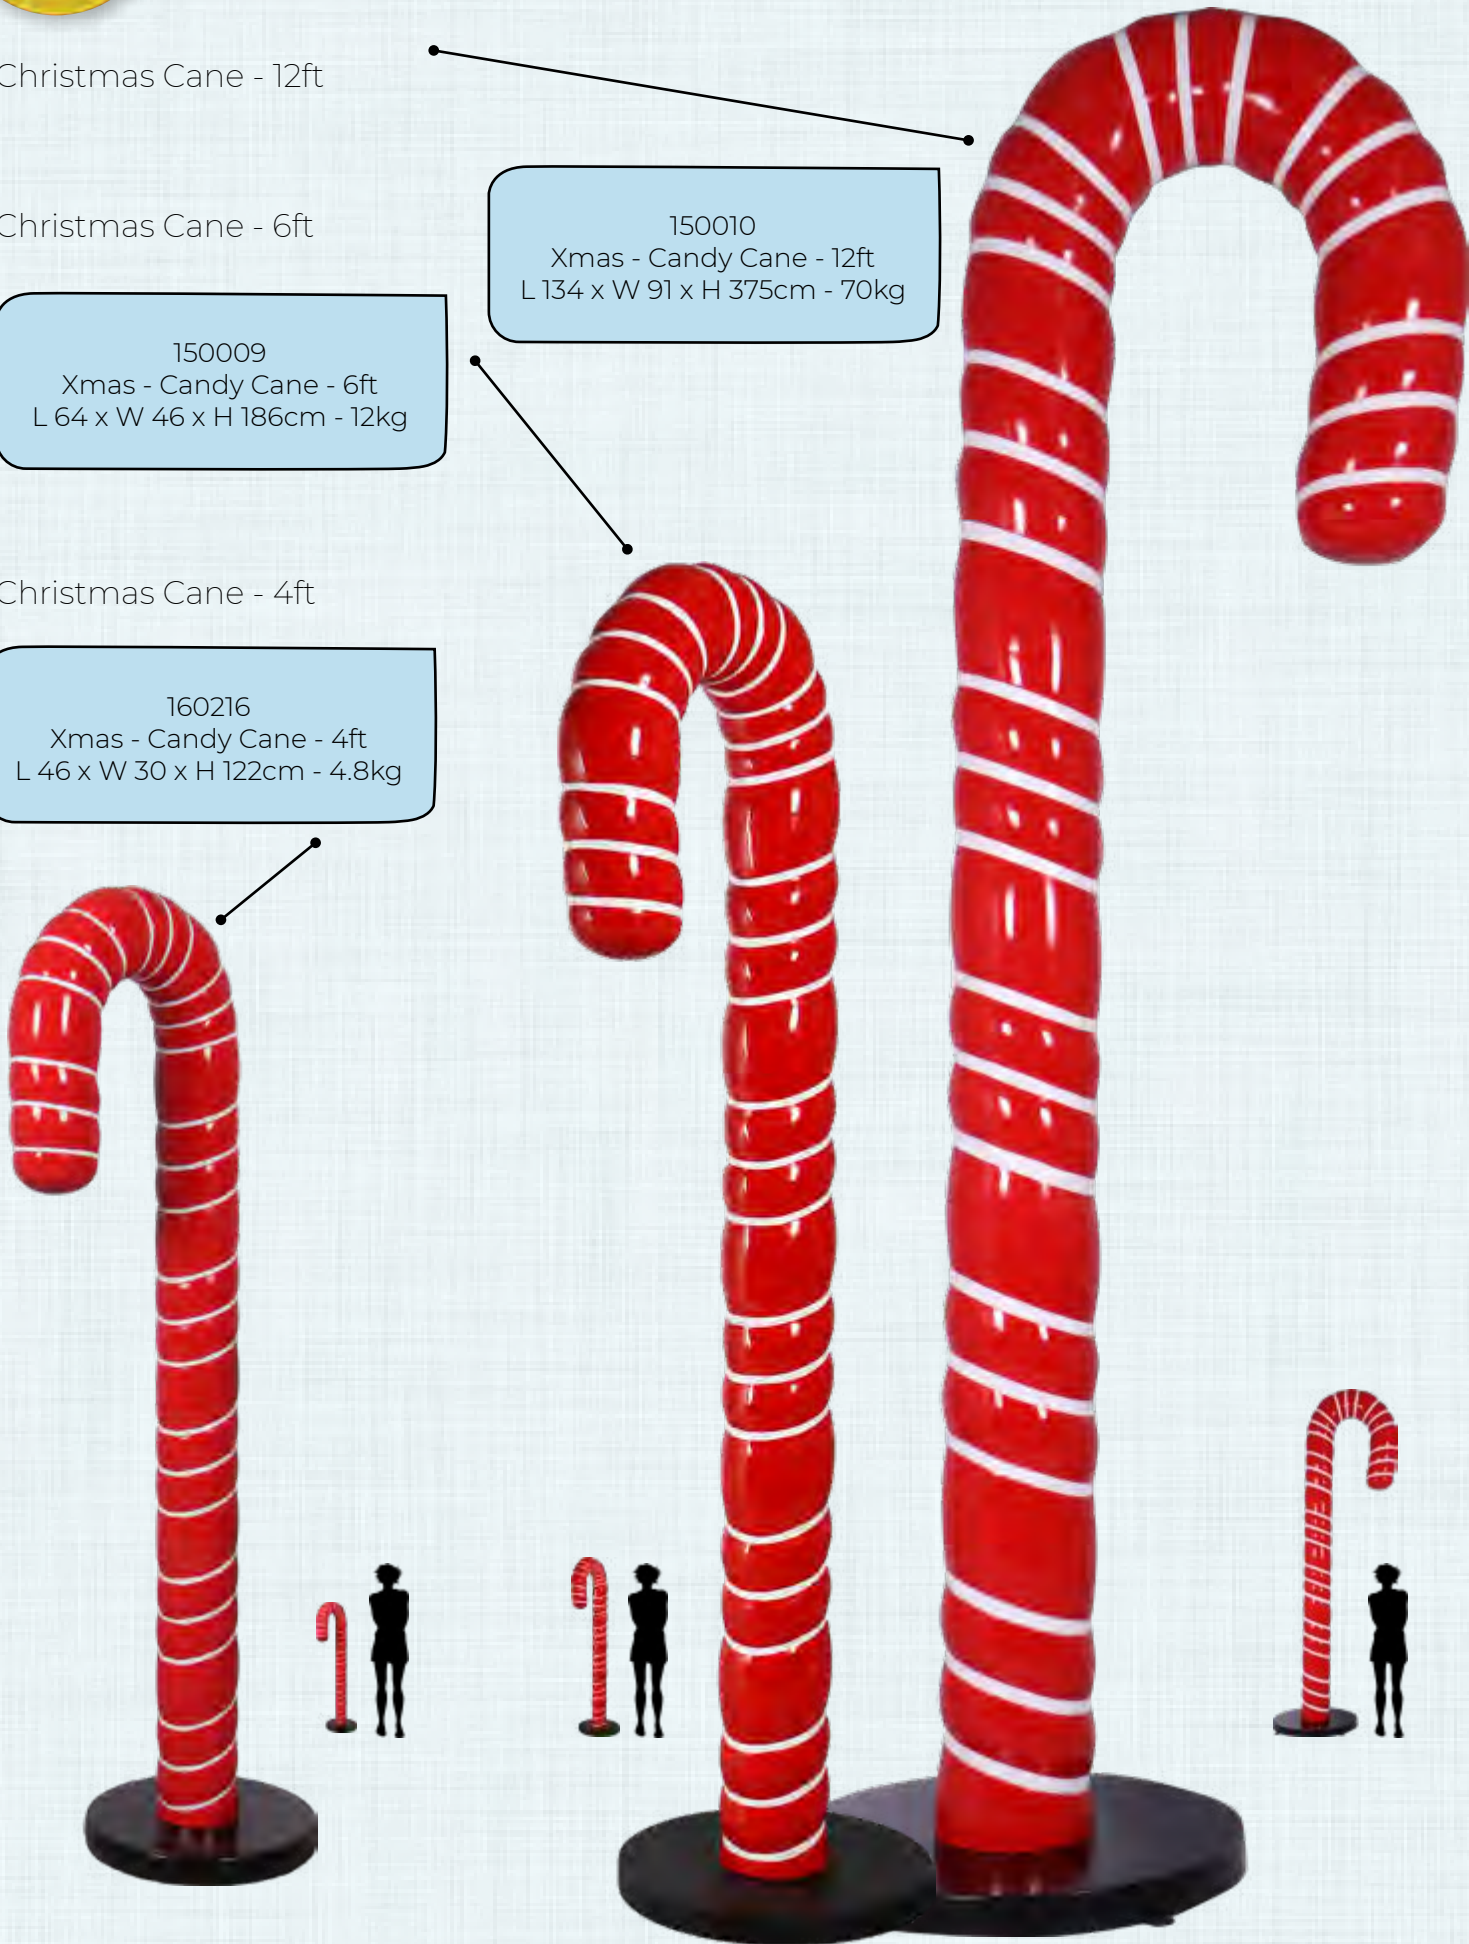

110011
Lollipop on stick & base
Red, Green & Cream
L 61 x W 36 x H 182cm - 14 kg

SIDE VIEW

FOOD PROPS & DECOR

LOLLIPOP ON STICK & BASE- 6FT

110011multicoloured
Lollipop - on stick & base
Multi coloured
L 61 x W 36 x H 182cm - 14 kg

Front View

FOOD PROPS & DECOR

Christmas Cane - 12ft

Christmas Cane - 6ft

Christmas Cane - 4ft

150010
Xmas - Candy Cane - 12ft
L 134 x W 91 x H 375cm - 70kg

150009
Xmas - Candy Cane - 6ft
L 64 x W 46 x H 186cm - 12kg

160216
Xmas - Candy Cane - 4ft
L 46 x W 30 x H 122cm - 4.8kg

FOOD PROPS & DECOR

Candy Canes Family

Cane- Character Joe
(Father)

170053
Candy Cane Character Joe
Father 6ft
L 57 x W 45 x H 194cm - 14kg

Cane- Character Son -
4ft