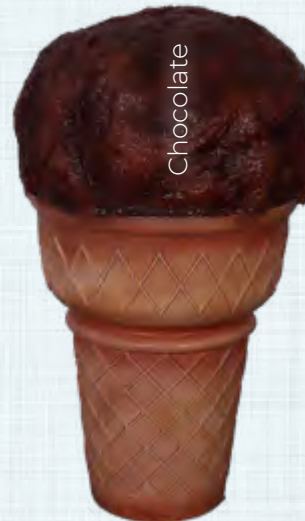

Ice Cream on
Stand - Small - Set
Consists of 5 small
& 1 large Ice Cream

FOOD PROPS & DECOR

ICE CREAMS - CONES - LARGE

130021
Ice Cream Cone
On stand - Large
L 72 x W 70 x H 211cm - 40kg

FOOD PROPS & DECOR

ICE CREAMS - CONES - LARGE
WALL DECOR

130022
Ice Cream Hanging- Large
L 70 x W 69 x H 199cm - 30kg

Side view - wall decor

FOOD PROPS & DECOR

ICE CREAMS - CONES - LARGE
ON BASE - VANILLA - 6.5FT

180053
Ice Cream on base - Large
L 65 x W 63 x H 194cm - 25kg

SIDE VIEW - WALL DECOR

FOOD PROPS & DECOR

ICE CREAMS - SCOOPS - LARGE

Strawberry

Vanilla

Mint Green

Ube

Langka

Chocolate

130023
Ice Cream - Scoop - Large
L 70 x W 69 x H 119cm -18kg

130023S
Ice Cream Scoop Set - Large
Consists of 6 ice cream
scoop flavours

Colours Available	
Strawberry	130023STRAWBERRY
Mint Green	130023MINTGREEN
Langka	130023LANGKA
Chocolate	130023CHOCO
Vanilla	130023VANILLA
Ube	130023UBE