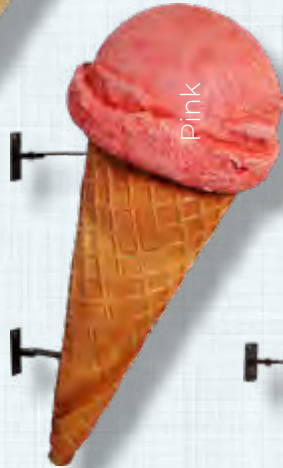

Individual Items also available

ICE CREAM SET 1
5 Piece Set
Consisting of
1 Table,
3 Chairs &
1 Large Ice Cream
Standing or Hanging

130021
Ice Cream Cone
Standing - Large
L 72 x W 70x H 211cm - 40kg

ICE CREAM FURNITURE - SET 2

130019
Ice Cream Table
L 82 x W 82 x H 76cm - 14.3kg

ICE CREAM SET 2
4 Piece Set - consisting
of
1 Table & 3 Chairs

130020
Ice Cream Chair
L 65 x W 63 x H 73cm -14kg

Mint green

Ube

Strawberry

Langka

Various
colours
Available

FOOD PROPS & DECOR

ICE CREAMS - CONES

130022
Ice Cream Hanging- Large
L 70 x W 69 x H 199cm - 30kg

130018
Ice Cream Hanging- Small
L 44 x W 39 x H 89cm - 5.9kg

Colours Available	
Strawberry	130018STRAWBERRY
Mint Green	130018MINTGREEN
Pink	130018PINK
Chocolate	130018CHOCO
Vanilla	130018VANILLA

Ice Cream
Hanging Set - Small
Consists of 5 small & 1 large Ice Cream -
Hanging

**ICE CREAM
HANGING -
SPECIAL**

FOOD PROPS & DECOR

ICE CREAMS - CONES

130017
Ice Cream on Stand- Small
L 40 x W 40 x H 95cm - 6kg