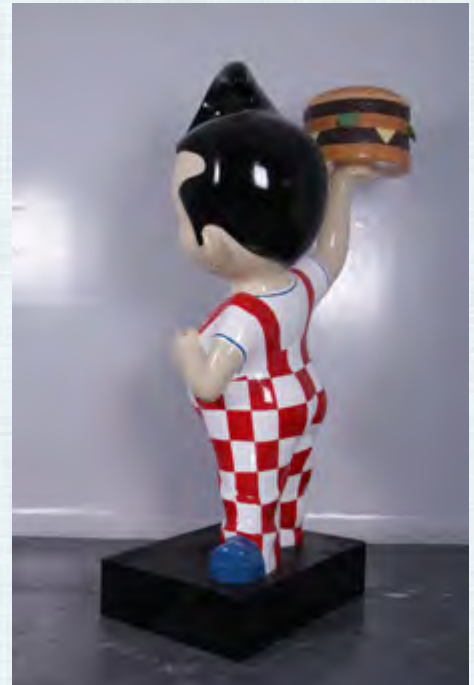

GINGERBREAD MAN - 6FT

160205
Gingerbread Man - 6ft
L 147 x W 33 x H 195cm - 27.8kg

GINGERBREAD BOY - 2FT

160205
Gingerbread Boy - 2ft
L 74 x W 20 x H 113cm - 10.5kg

FOOD PROPS & DECOR

GINGERBREAD FAMILY- 6FT

GINGERBREAD LADY - 6FT

170057
Gingerbread Lady - 6ft
L 95 x W 33 x H 172cm - 24kg

GINGERBREAD GIRL - 2FT

170059
Gingerbread Girl - 2ft
L 63 x W 20 x H 108cm - 10kg

FOOD PROPS & DECOR

HAMBURGER BOY - 7.5FT - ON BASE

200060
Hamburger Boy - 7.5ft
On Base
L 140 x W 80 x H 235m - 54kg

FOOD PROPS & DECOR

FOOD PROPS - APPLES RED

130052Red
Apple - Red - 80cm
L 88 x W 88 x H 93cm - 14.4kg

110110Red
Apple - Red - 40cm
L 44 x W 44 x H 40cm - 5.1kg