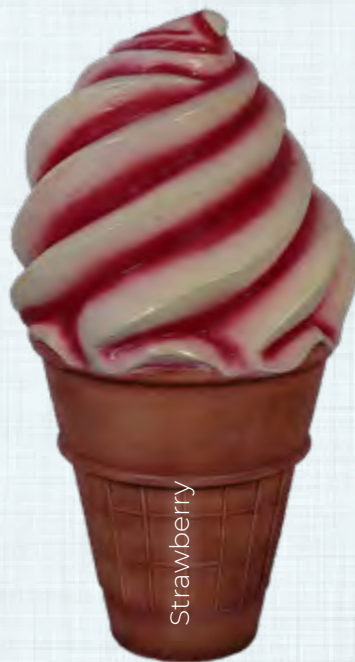

Chocolate

130023
Ice Cream - Scoop - Large
L 70 x W 69 x H 119cm -18kg

130023S
Ice Cream Scoop Set - Large
Consists of 6 ice cream
scoop flavours

Colours Available	
Strawberry	130023STRAWBERRY
Mint Green	130023MINTGREEN
Langka	130023LANGKA
Chocolate	130023CHOCO
Vanilla	130023VANILLA
Ube	130023UBE

**ICE CREAM
SCOOP SET LARGE
SET - SPECIAL**

FOOD PROPS & DECOR

ICE CREAMS - SOFT SERVE

130016
Ice Cream
Soft Serve - Large
L 71 x W 71 x H 128cm - 20kg

ICE CREAM SOFT SERVE SET - SPECIAL

130016S
Ice Cream Soft Serve Set - Large
Consists of 5 different flavours as
shown