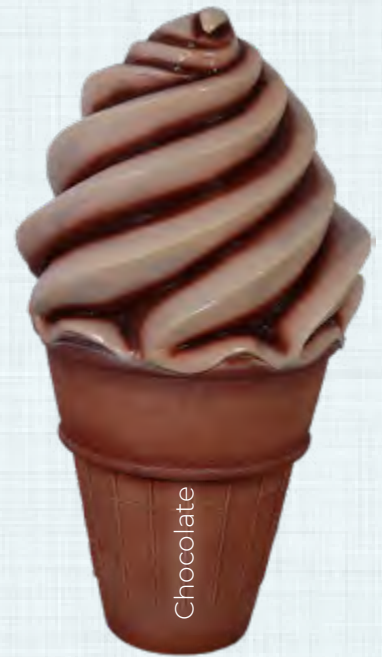

Chocolate

130023
Ice Cream - Scoop - Large
L 70 x W 69 x H 119cm -18kg

130023S
Ice Cream Scoop Set - Large
Consists of 6 ice cream
scoop flavours

Colours Available	
Strawberry	130023STRAWBERRY
Mint Green	130023MINTGREEN
Langka	130023LANGKA
Chocolate	130023CHOCO
Vanilla	130023VANILLA
Ube	130023UBE

**ICE CREAM
SCOOP SET LARGE
SET - SPECIAL**

FOOD PROPS & DECOR

ICE CREAMS - SOFT SERVE

130016
Ice Cream
Soft Serve - Large
L 71 x W 71 x H 128cm - 20kg

ICE CREAM SOFT SERVE SET - SPECIAL

130016S
Ice Cream Soft Serve Set - Large
Consists of 5 different flavours as
shown