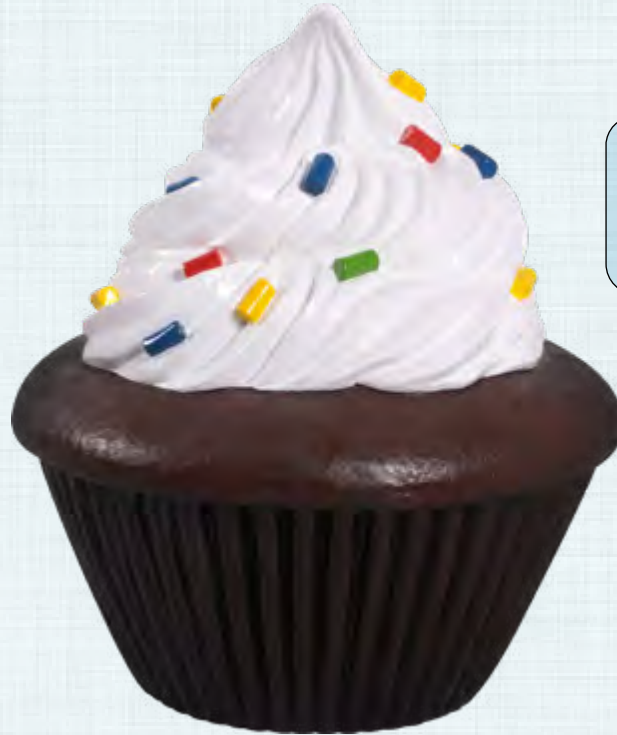

180230
Macaroon - Apricot
Large
L 36 x W 36 x H 60cm - 5.3kg

FOOD PROPS & DECOR

CUPCAKES

CUPCAKE - CHOCOLATE

170073
Cupcake - Chocolate
Large
L 53 x W 53 x H 60cm - 7kg

FOOD PROPS & DECOR

GINGERBREAD FAMILY