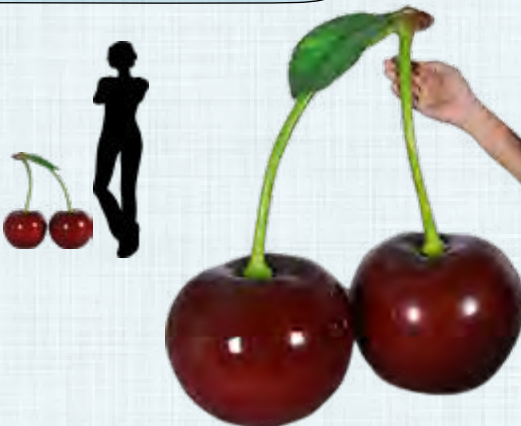

FOOD PROPS & DECOR

FOOD PROPS - TOMATOES

130053
Tomato - Large
L 45 x W 45 x H 34cm - 3.9kg

FOOD PROPS - CHILLIES

130047
Chilli - Red Large
L 17 x W 8 x H 70cm - 1.5kg

FOOD PROPS - CHERRIES

130043
Cherry - Pair Large
L 35 x W 28 x H 58cm - 2.3kg

130029
Cherry - Single Large
L 35 x W 28 x H 58cm - 2.3kg