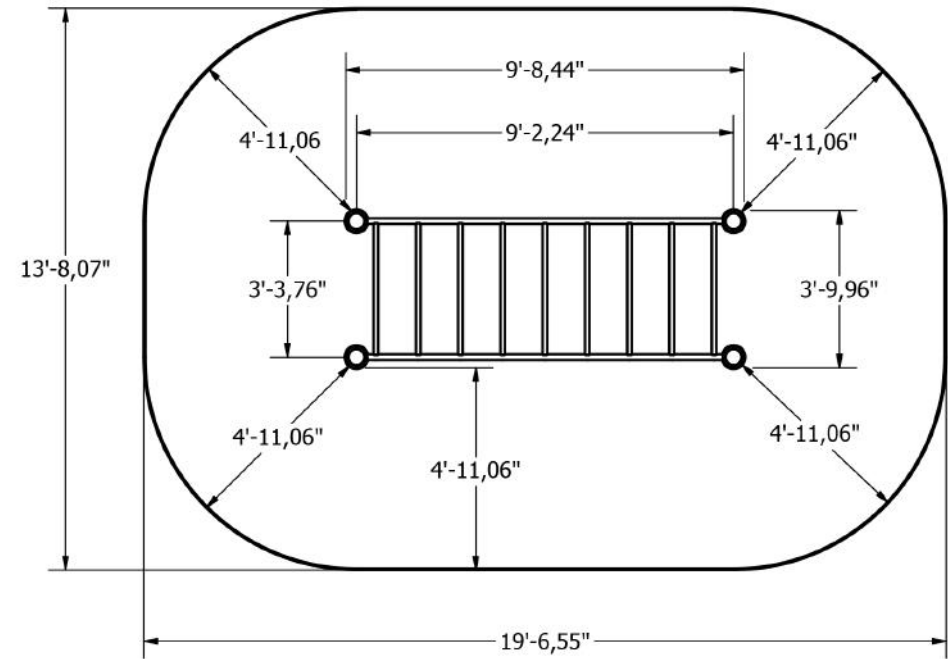

### Horizontal Ladder

A horizontal ladder is a special kind of fitness equipment for performing hanging. It is a basic exercise in free weight training, which in fact strengthens the entire musculature of the body. The exercise of hanging from a horizontal ladder gives users more freedom of movement than a simple bar, making the workout more enjoyable and colorful.

## Side View

## Plan View

### Technical specification

Safety surface area	Around 4.92 ft radius
Net weight	297.62 lbs
Material	S235
Critic fall height	54.13"
Color options	
For more color options, discuss with your sales representative.	