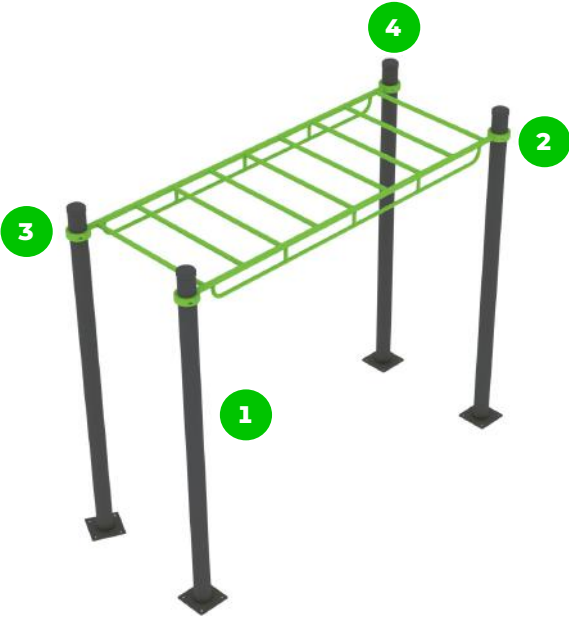

Material specification

The element is made of high quality S235 steel, which has been cleaned via sandblasting. A corrosion resistant powder coating finish is then applied. Also available with galvanized surface for even greater protection and longevity!