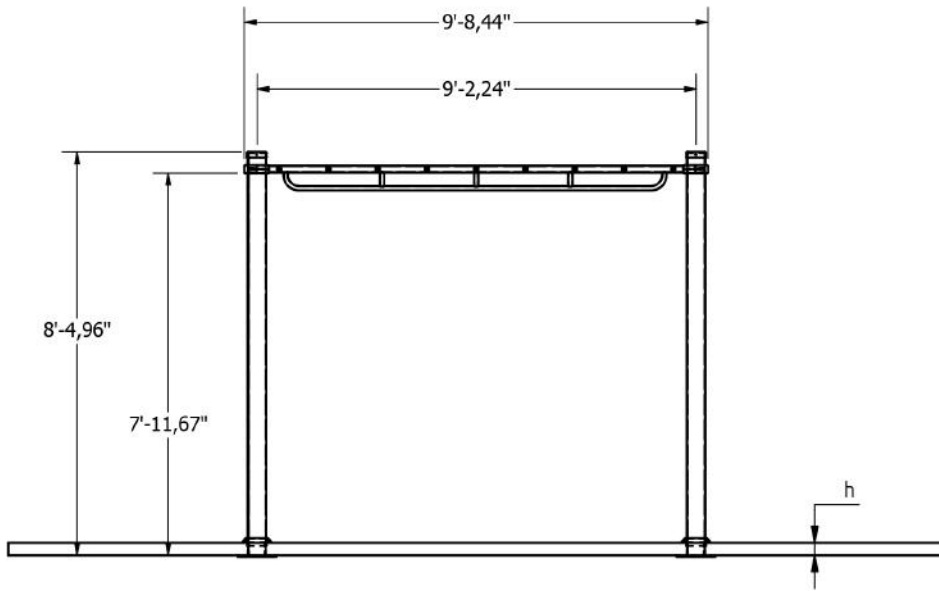

### Horizontal Ladder

A horizontal ladder is a special kind of fitness equipment for performing hanging. It is a basic exercise in free weight training, which in fact strengthens the entire musculature of the body. The exercise of hanging from a horizontal ladder gives users more freedom of movement than a simple bar, making the workout more enjoyable and colorful.

### Attributes

Product code	1-1-029
Certificate	EN 16630, ASTM F3101
Age group	14 + years
Capacity	2 people
Max. weight load	218.26 lbs
Type	Calisthenics
Difficulty level	Hard

## Plan View

### Technical specification

Safety surface area	Around 4.92 ft radius
Net weight	297.62 lbs
Material	S235
Critic fall height	54.13"
Color options	
For more color options, discuss with your sales representative.	