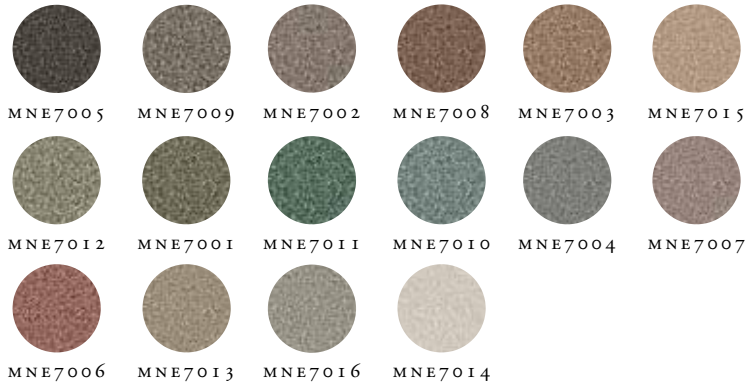

OMEXCO  
Fine Belgian Wallcoverings

---

MOONSTONE

OMEXCO  
Fine Belgian Wallcoverings

MOONSTONE  
MIXED-SIZED MICA

NB: The portrayed colours may differ from reality.

References MNE 7

Composition: mixed-sized mica

Weight:  $\pm 390\text{g/m}^2$  (11.5 g/sq yd)

Width of the wallcovering.

Pattern repeat is 0 cm (0") and the design does not need to be matched.

Fire resistant:  
EU: B, s1-d0  
US: class A

Seamless.

Light resistant:  
Xeno test 6-7.

7008

6002

6003

6004

5102

5004

5003

5002

5001

5120

5108

5106

5006

5005

5120

5131