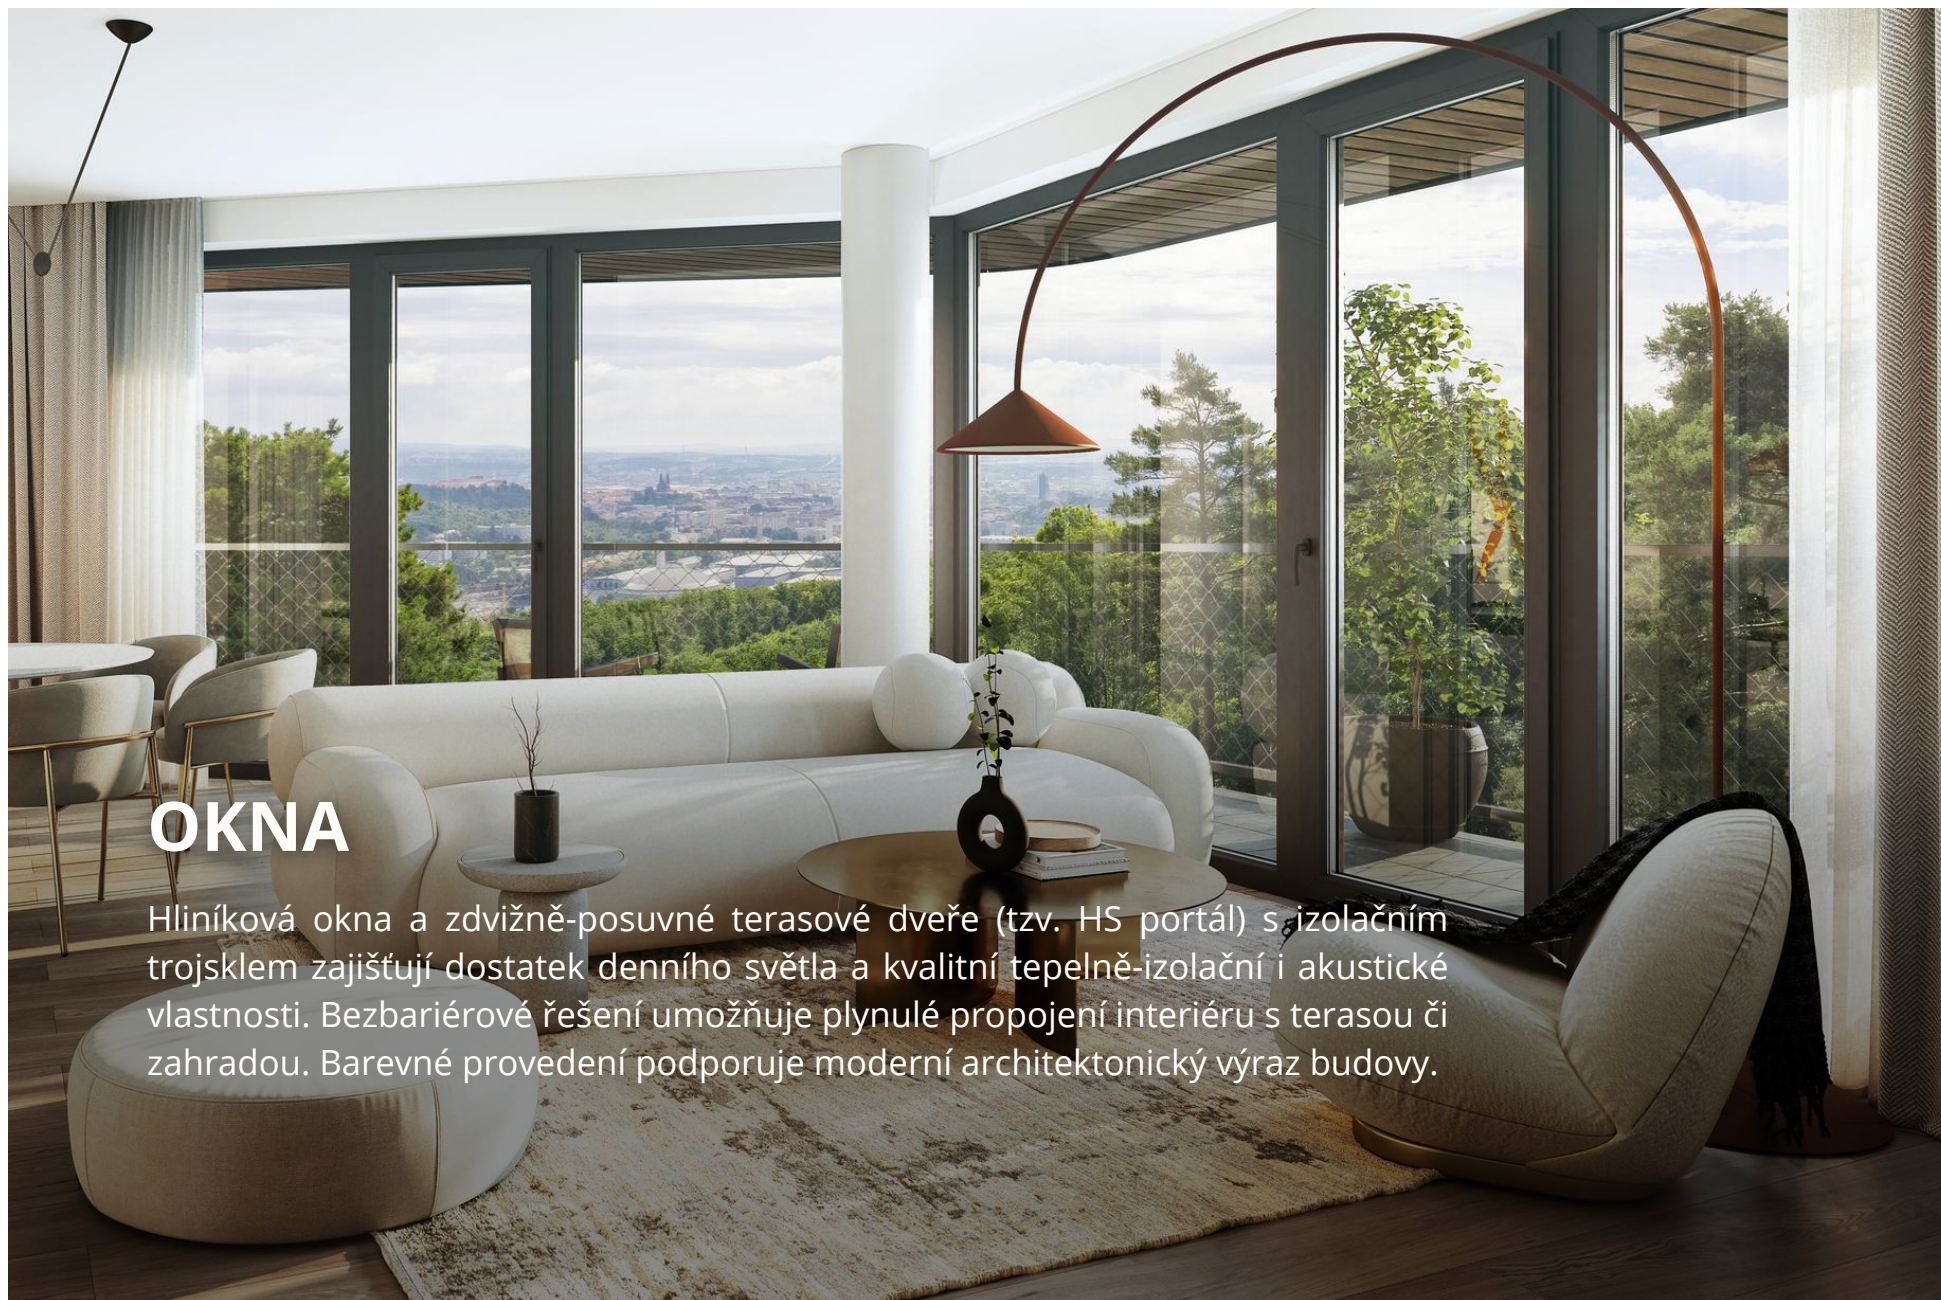

OKNA

Hliníková okna a zdvižně-posuvné terasové dveře (tzv. HS portál) s izolačním trojsklem zajišťují dostatek denního světla a kvalitní tepelně-izolační i akustické vlastnosti. Bezbariérové řešení umožňuje plynulé propojení interiéru s terasou či zahradou. Barevné provedení podporuje moderní architektonický výraz budovy.