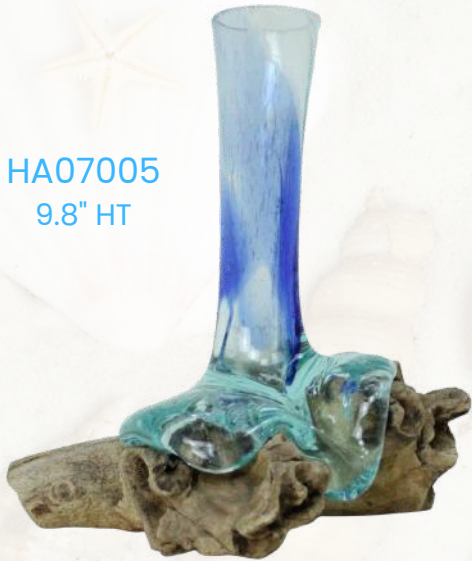

# Coastal

Glass

HA07000  
5.9"X6"

HA07001  
5.9"

HA07005  
9.8" HT

HA07003  
11.8" HT

Tremont #	Description	Inner Pack	Case Pack
HA07000	TEALHT HLDR GLSDRIFTWD5.9 X6IN	1	12
HA07001	HANGING GLASS ORB 5.9IN W/ROPE	1	12
HA07003	RECYCLGLS ONWOOD 11.8INWHTWSH	1	6
HA07005	RECYC GLS BLU ON WOODSTND9.8IN	1	6