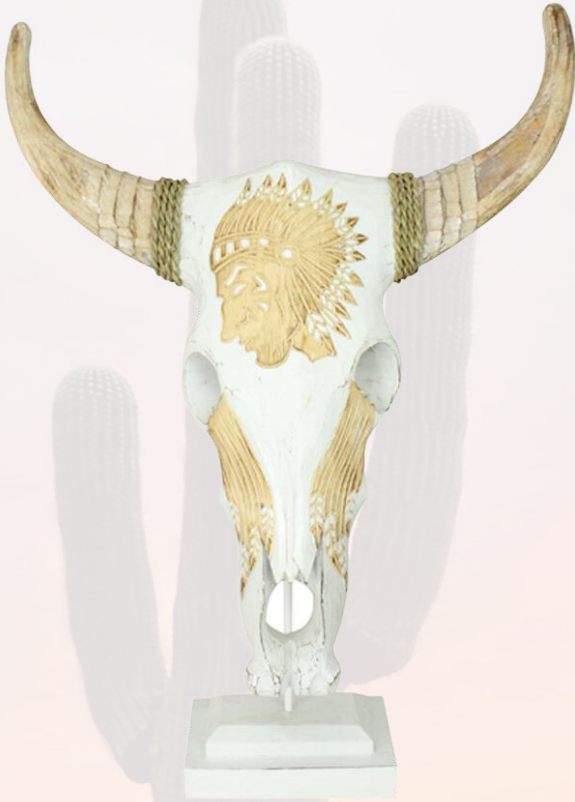

Southwest

HA0713-003

21.6" x 28.3"