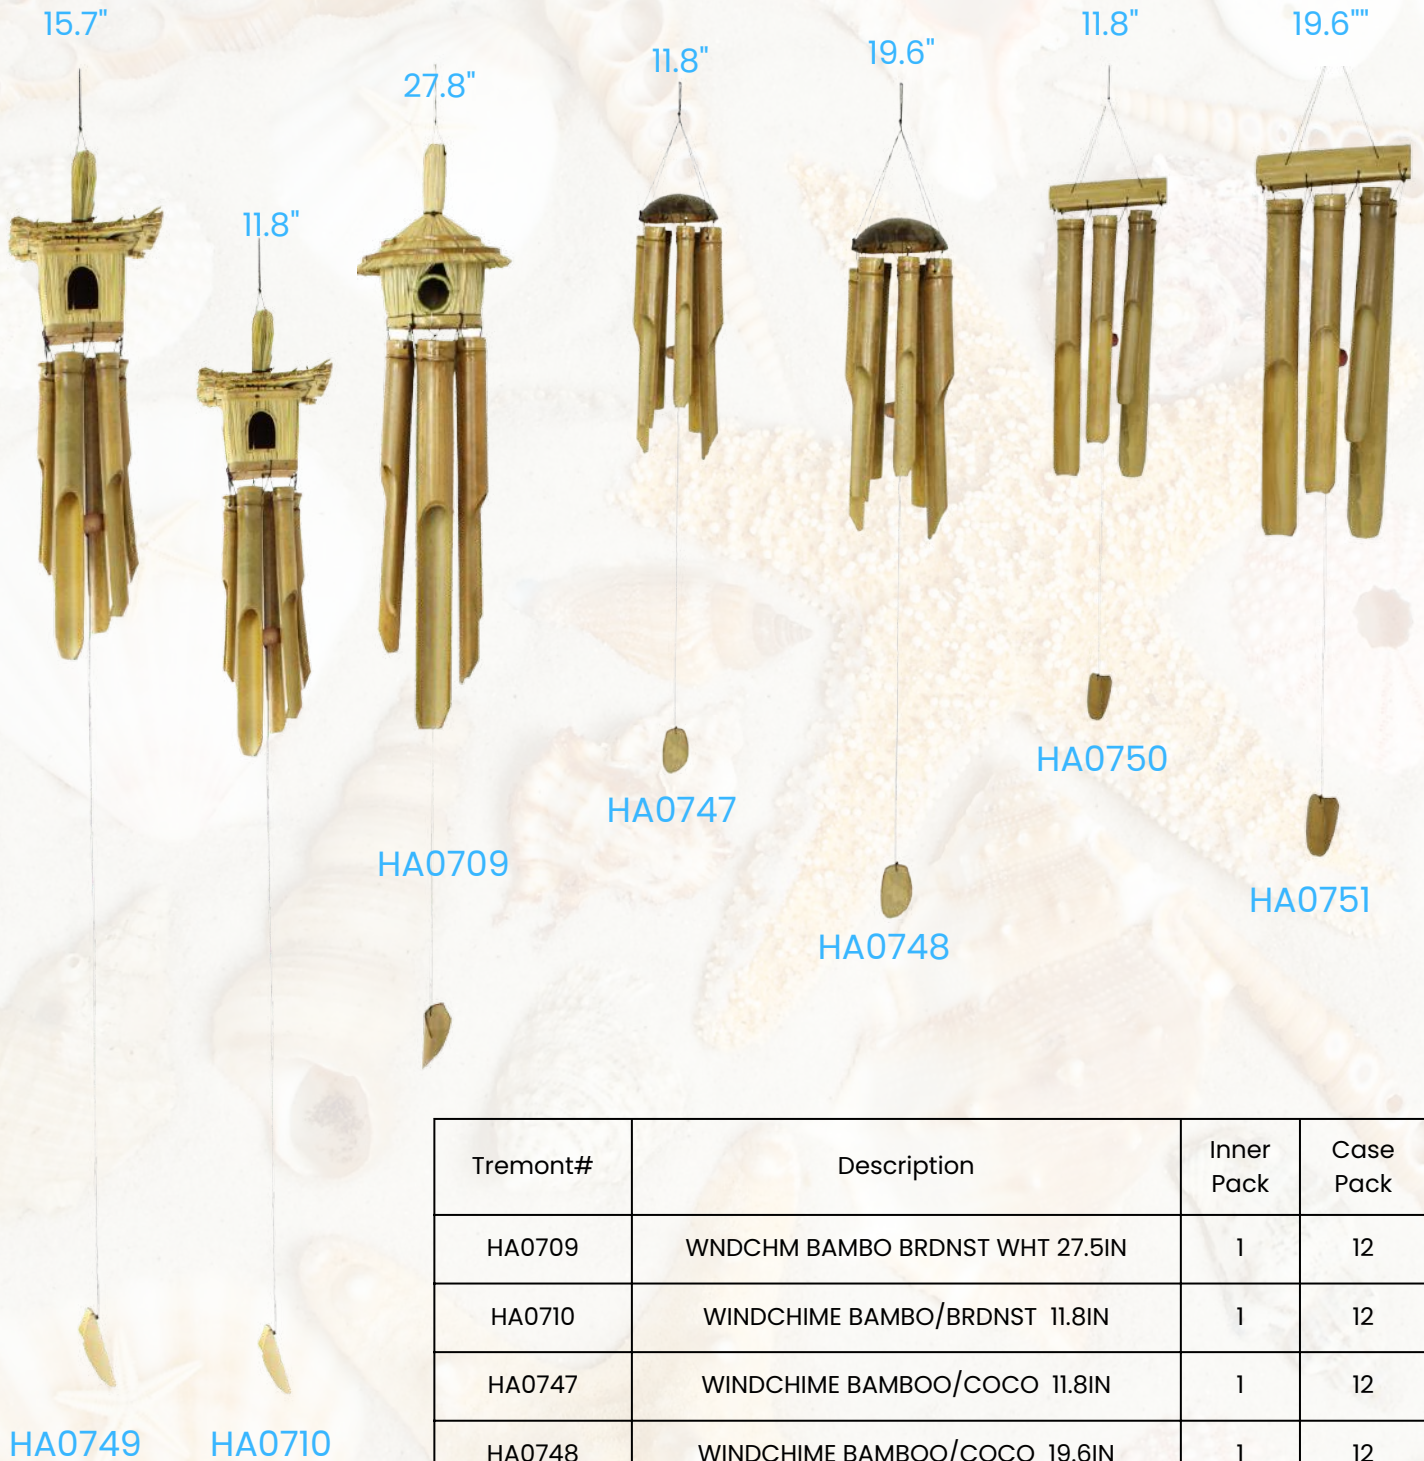

Coastal

Bamboo Windchimes

Tremont#	Description	Inner Pack	Case Pack
HA0709	WNDCHM BAMBO BRDNST WHT 27.5IN	1	12
HA0710	WINDCHIME BAMBO/BRDNST 11.8IN	1	12
HA0747	WINDCHIME BAMBOO/COCO 11.8IN	1	12
HA0748	WINDCHIME BAMBOO/COCO 19.6IN	1	12
HA0749	WINDCHM BAMBOO/BIRDNST 15.7IN	1	12
HA0750	WINDCHIME FULL BAMBOO 11.8IN	1	12
HA0751	WINDCHIME FULL BAMBOO 19.6IN	1	12