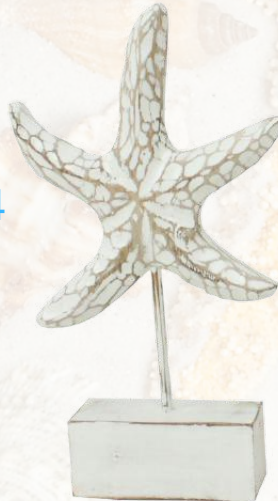

# Coastal

Wood  
Sealife

HA0771  
11"

HA0780  
11.8"

HA0739  
19.6"

HA0763  
5.9x9.8"

HA0764  
7x9x11.8"

Tremont#	Description	Inner Pack	Case Pack
HA0771	DISCUS FISH WITH STAND 11IN	1	6
HA0780	WOODEN BLUE WHALE 11.8IN	1	6
HA0763	STARFISH ON STAND 3.9X7.8IN	1	6
HA0764	STARFISH ON STAND 7X11.8IN	1	6
HA0739	WDN FLAMINGO RND BS 19.6IN PNK	1	1