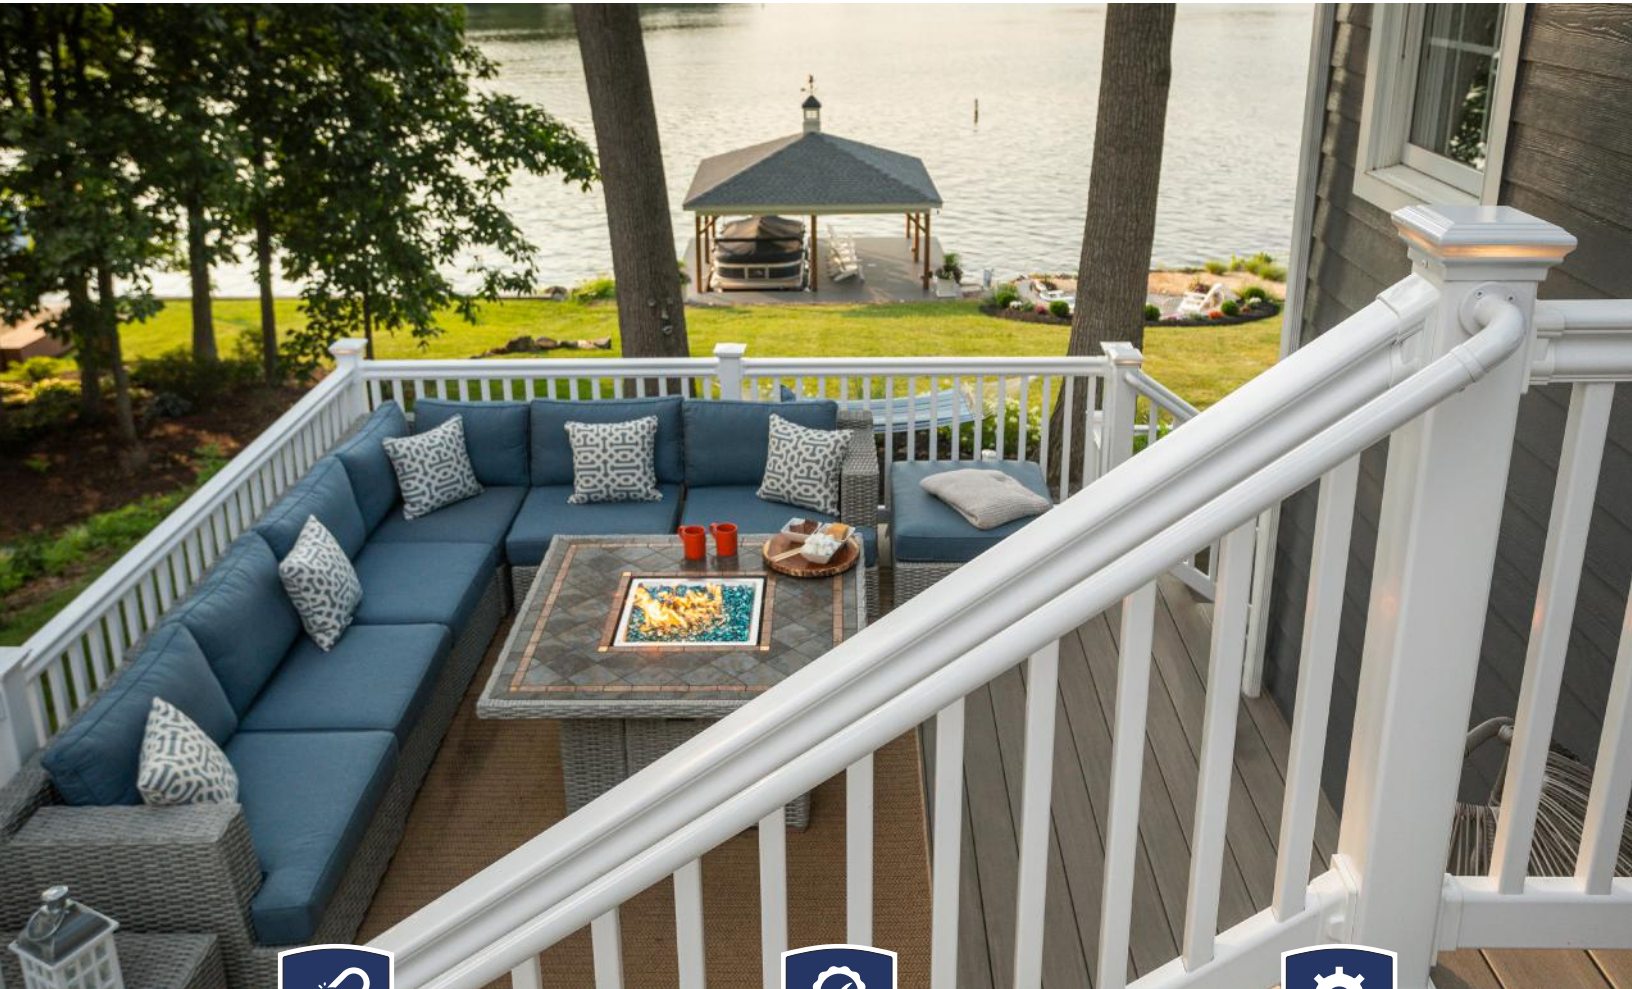

VINYL RAILING

3000 SERIES

BUILT TO LAST

Superior color retention with UV-protected vinyl that won't crack and stays structurally strong.

GUARANTEED PERFORMANCE

Backed by a Limited Lifetime Warranty for lasting peace of mind.

LOW MAINTENANCE

No painting, staining, or sealing—just occasional cleaning.

**CLASSIC AND
SOPHISTICATED**

VINYL RAILING

3000 SERIES

The flared profile of Superior's 3000 Series makes it both a fun and secure addition to your outdoor living space. The 3000 Series is ideal for medium to large sized spaces, thanks to its generous size.