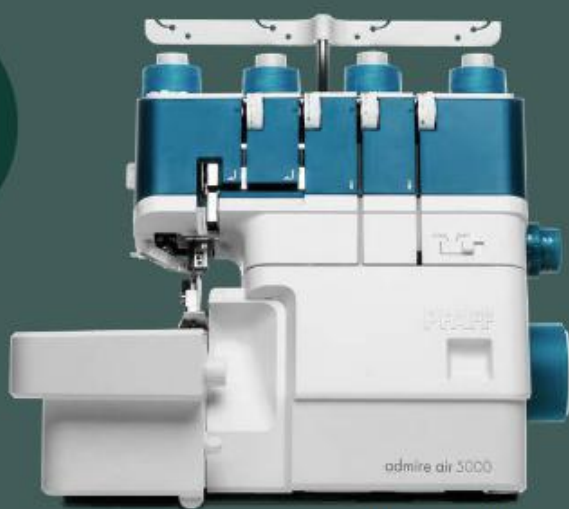

MSRP $1,899

admire™ air 5000

**FREE Gift with Purchase
Over $160 Value**

Embellishment Feet Kit

Now
$899