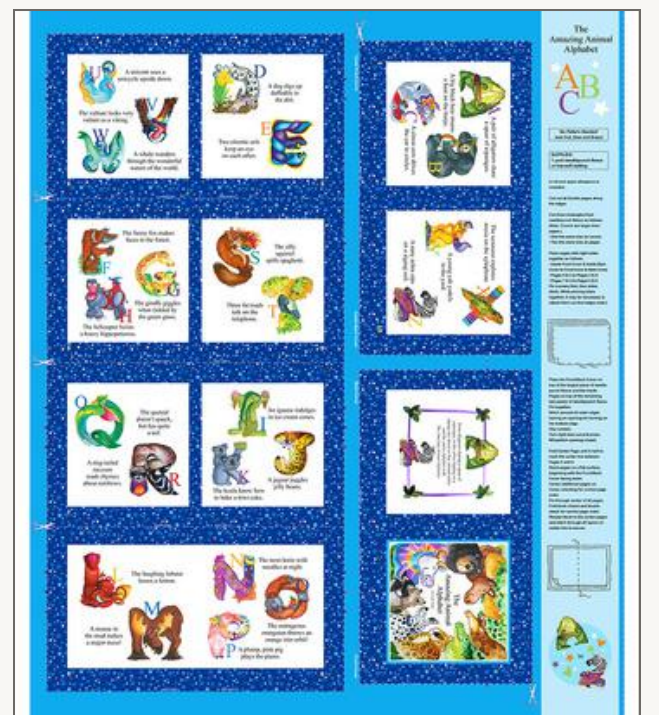

15%
OFF

NEW ARRIVAL

AMAZING ALPHABET

cindyshake Design

Quilt Kit: Amazing ABC's Pattern
by Quilts with a Twist

Out-of-stock items are available for ordering.

MOM'S MONTH

APRIL 13 - MAY 31, 2026