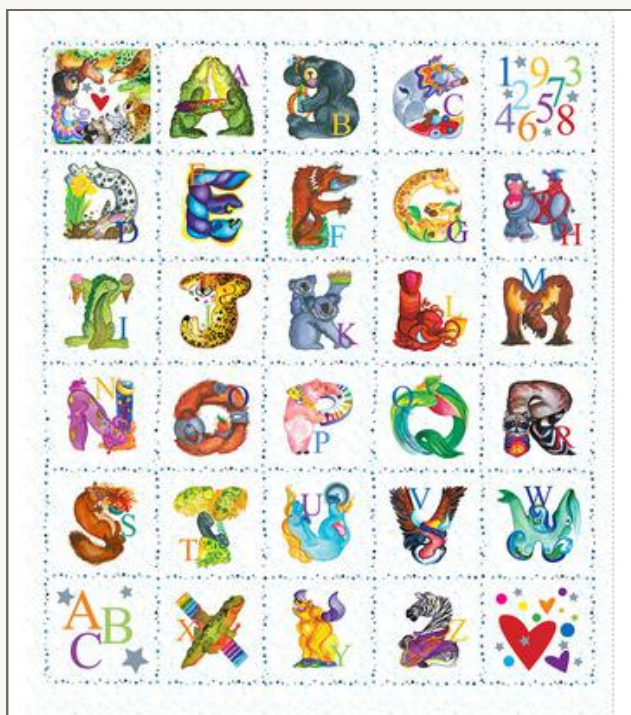

15%
OFF

NEW ARRIVAL

AMAZING ALPHABET

cindyshake Design

Quilt Kit: Amazing ABC's Pattern
by Quilts with a Twist

Out-of-stock items are available for ordering.

MOM'S MONTH

APRIL 13 - MAY 31, 2026

PFAFF
Perfection starts here.™

SMARTER BY PFAFF™ Line Starting at \$319.

SMARTER BY PFAFF 260c

SMARTER BY PFAFF 160s

SMARTER BY PFAFF 140s

NEW ARRIVAL

BUZZ, BUZZ, BUZZ

BUZZING WITH CHARM,
SWEETNESS, AND SUNSHINE,
ADORABLE BEES, BEARS,
BEEHIVES, AND SWEET FLORALS