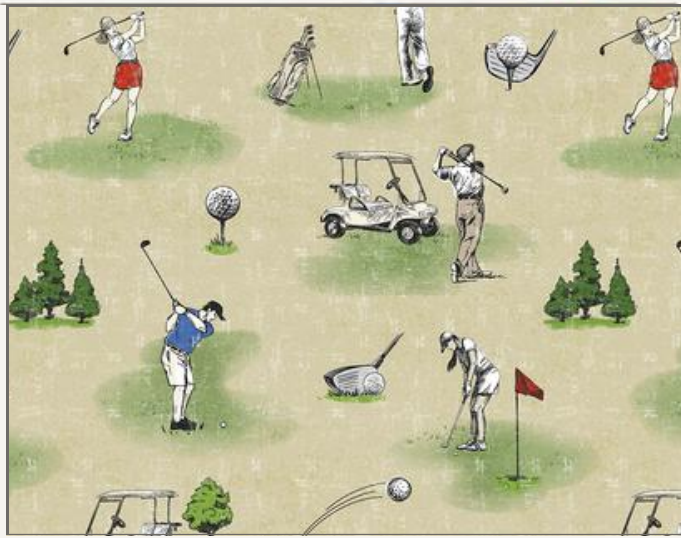

Quilt Kit: Match Play Argyle By
Easy Piecy Quilts
Throw: 51" x 64"

..... Out-of-stock items are available for ordering.

 Clothworks™

NEW ARRIVAL

Coastal Cottage

By Silvia Vassileva

Quilt Kit: Panel Blast Pattern
by Swirly Girls Design