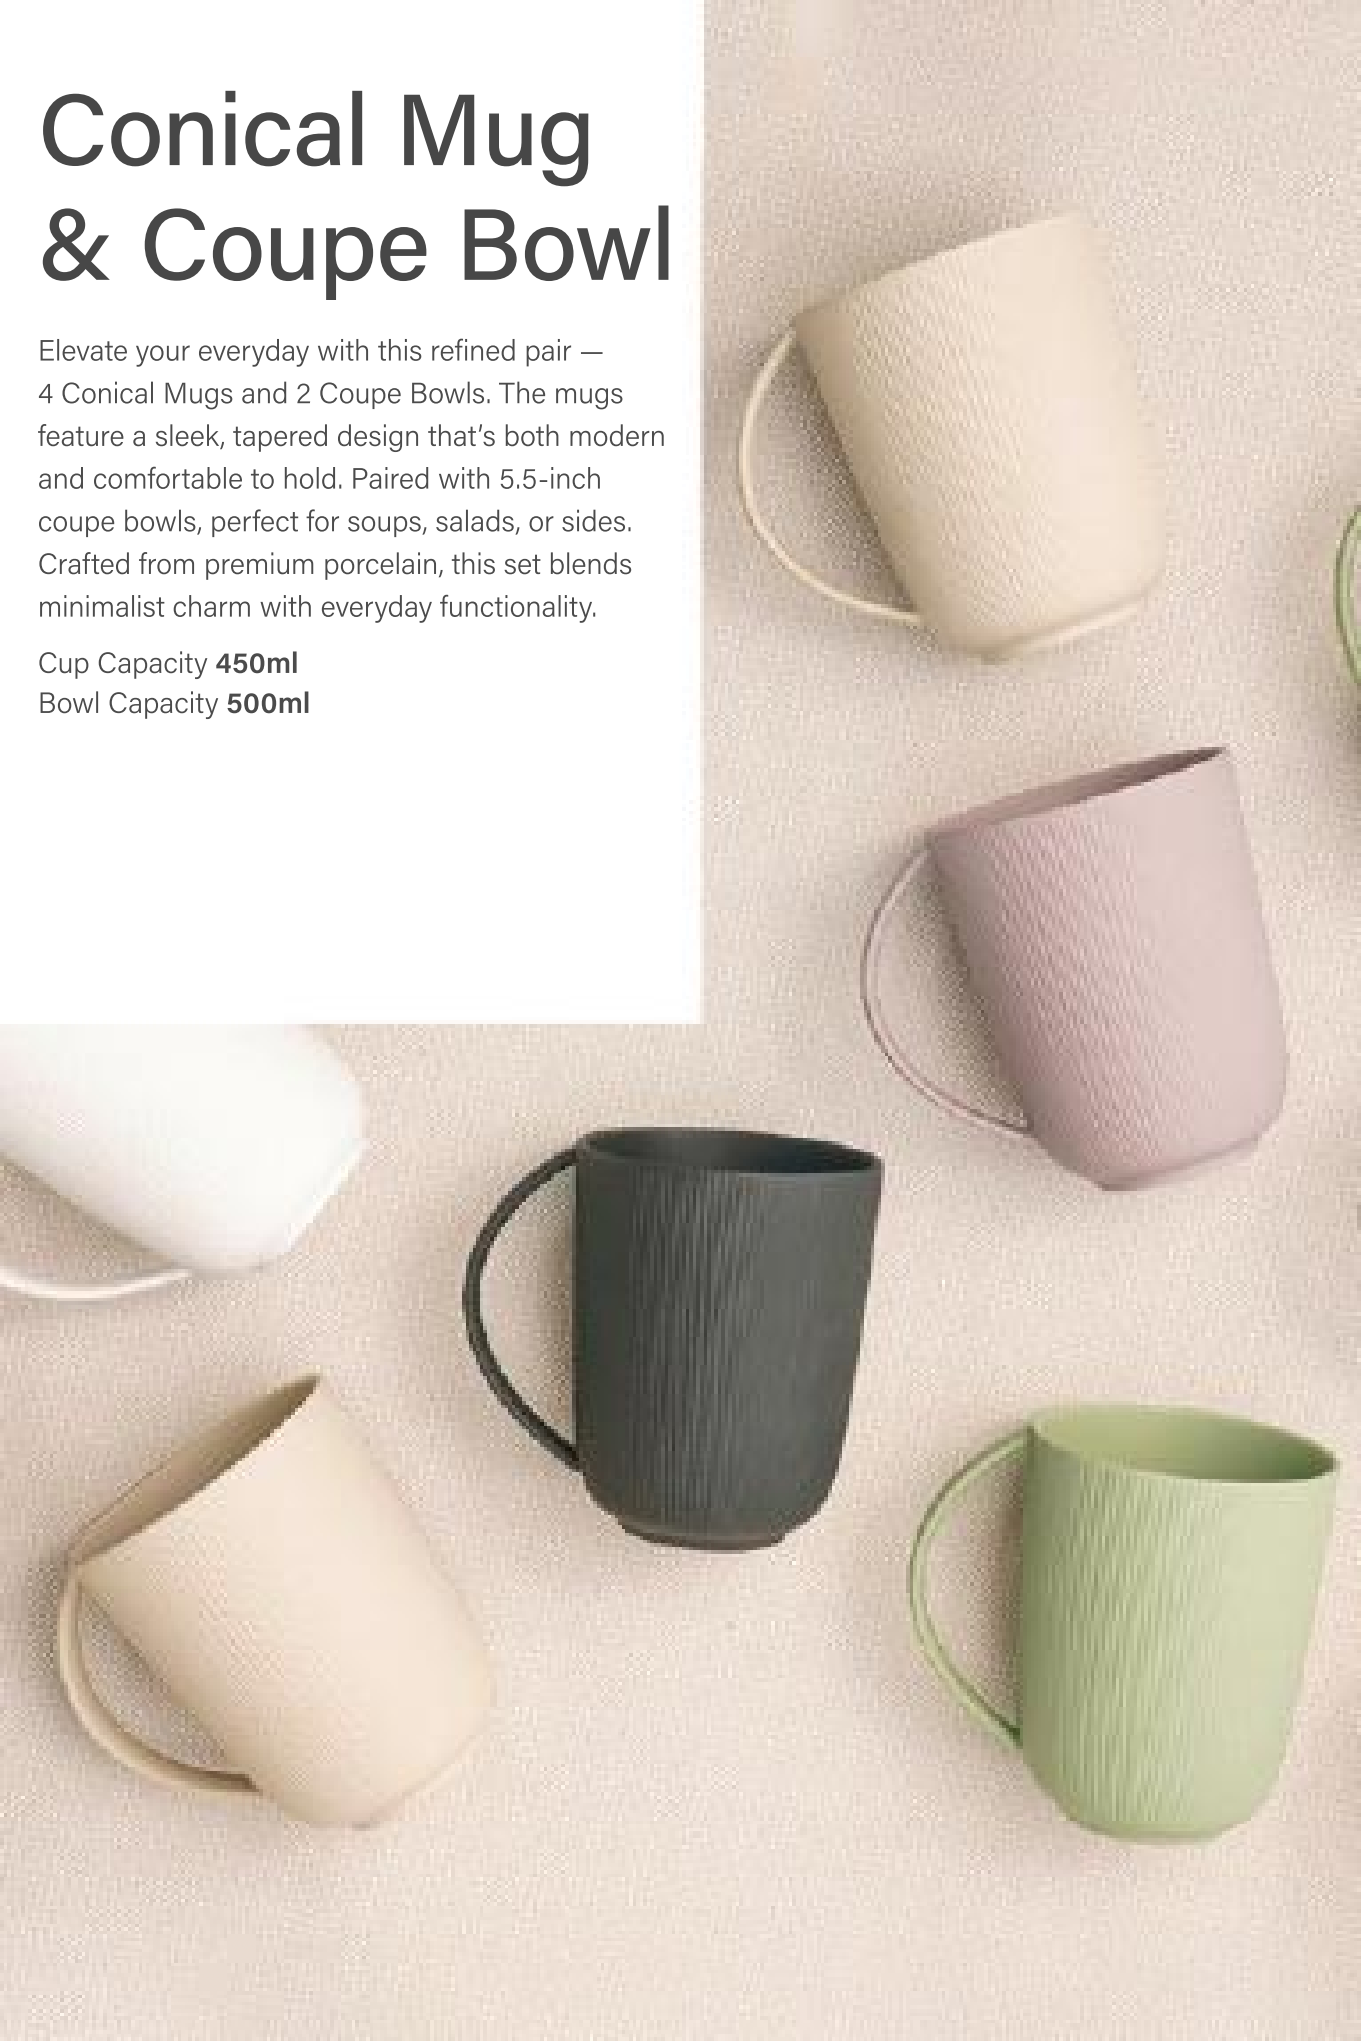

Conical Mug & Coupe Bowl

Elevate your everyday with this refined pair — 4 Conical Mugs and 2 Coupe Bowls. The mugs feature a sleek, tapered design that's both modern and comfortable to hold. Paired with 5.5-inch coupe bowls, perfect for soups, salads, or sides. Crafted from premium porcelain, this set blends minimalist charm with everyday functionality.

Cup Capacity **450ml**

Bowl Capacity **500ml**