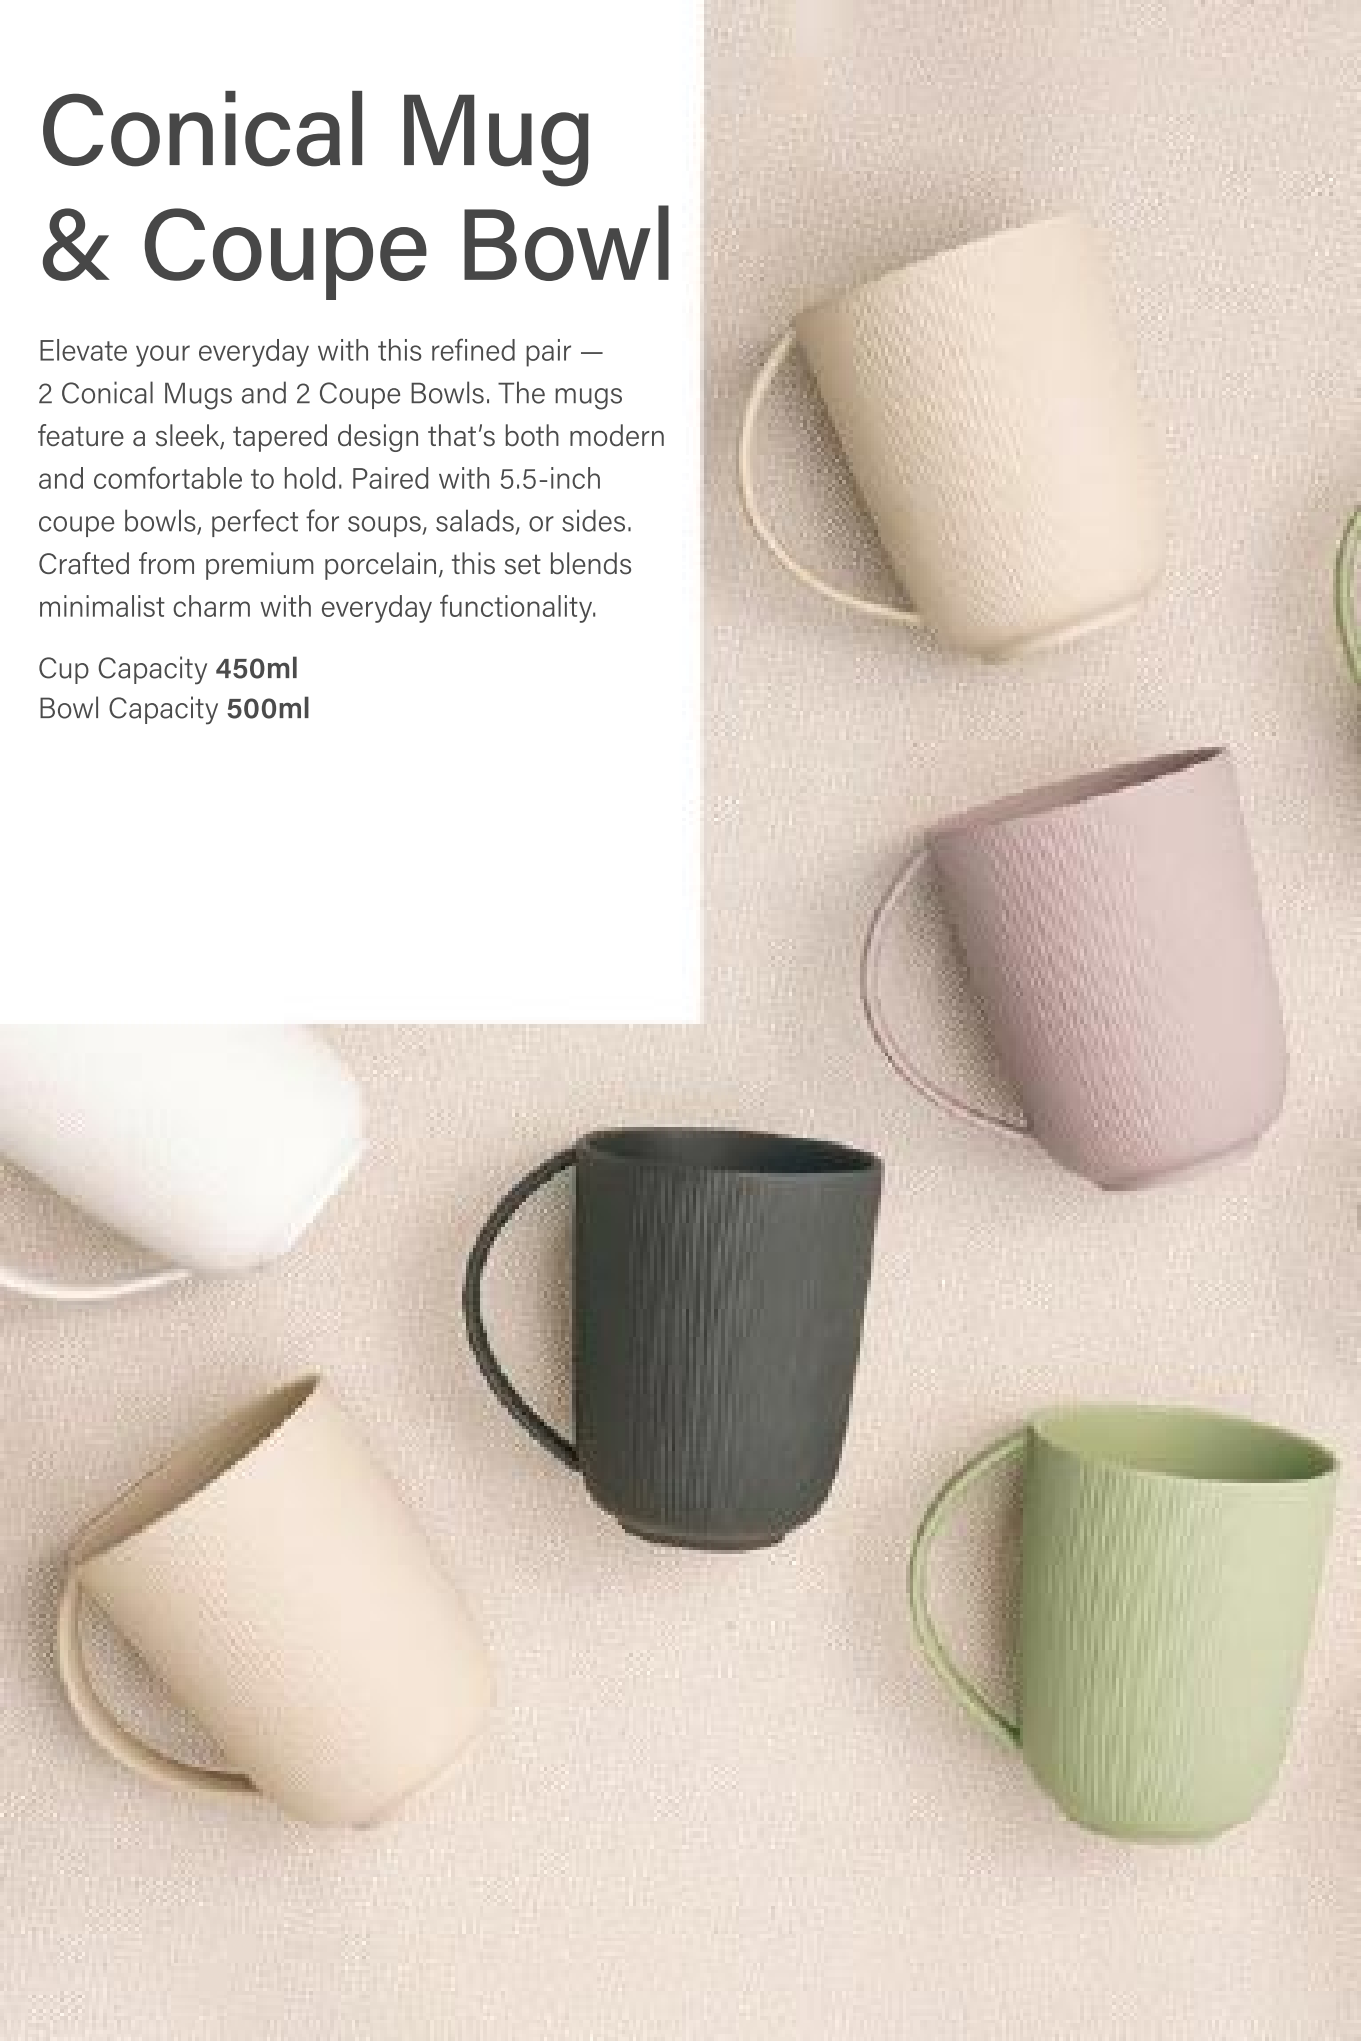

Conical Mug & Coupe Bowl

Elevate your everyday with this refined pair — 2 Conical Mugs and 2 Coupe Bowls. The mugs feature a sleek, tapered design that's both modern and comfortable to hold. Paired with 5.5-inch coupe bowls, perfect for soups, salads, or sides. Crafted from premium porcelain, this set blends minimalist charm with everyday functionality.

Cup Capacity **450ml**

Bowl Capacity **500ml**