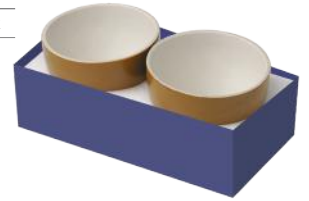

Available In	Item Codes	Mrp	Case Pack
AEGEAN BLUE - SET OF 2	GV017-G2-157	1149/-	--
ASH GREY - SET OF 2	GV017-G2-155	1149/-	--
CEDAR BROWN - SET OF 2	GV017-G2-154	1149/-	--
DARK CYAN - SET OF 2	GV017-G2-160	1149/-	--
LIGHT TAUPE - SET OF 2	GV017-G2-153	1149/-	--
SPICY MUSTARD - SET OF 2	GV017-G2-159	1149/-	--
CHOCOLATE BROWN - SET OF 2	GV017-G2-156	1149/-	--
COSMIC TEA DUST - SET OF 2	GV017-G2-158	1149/-	--