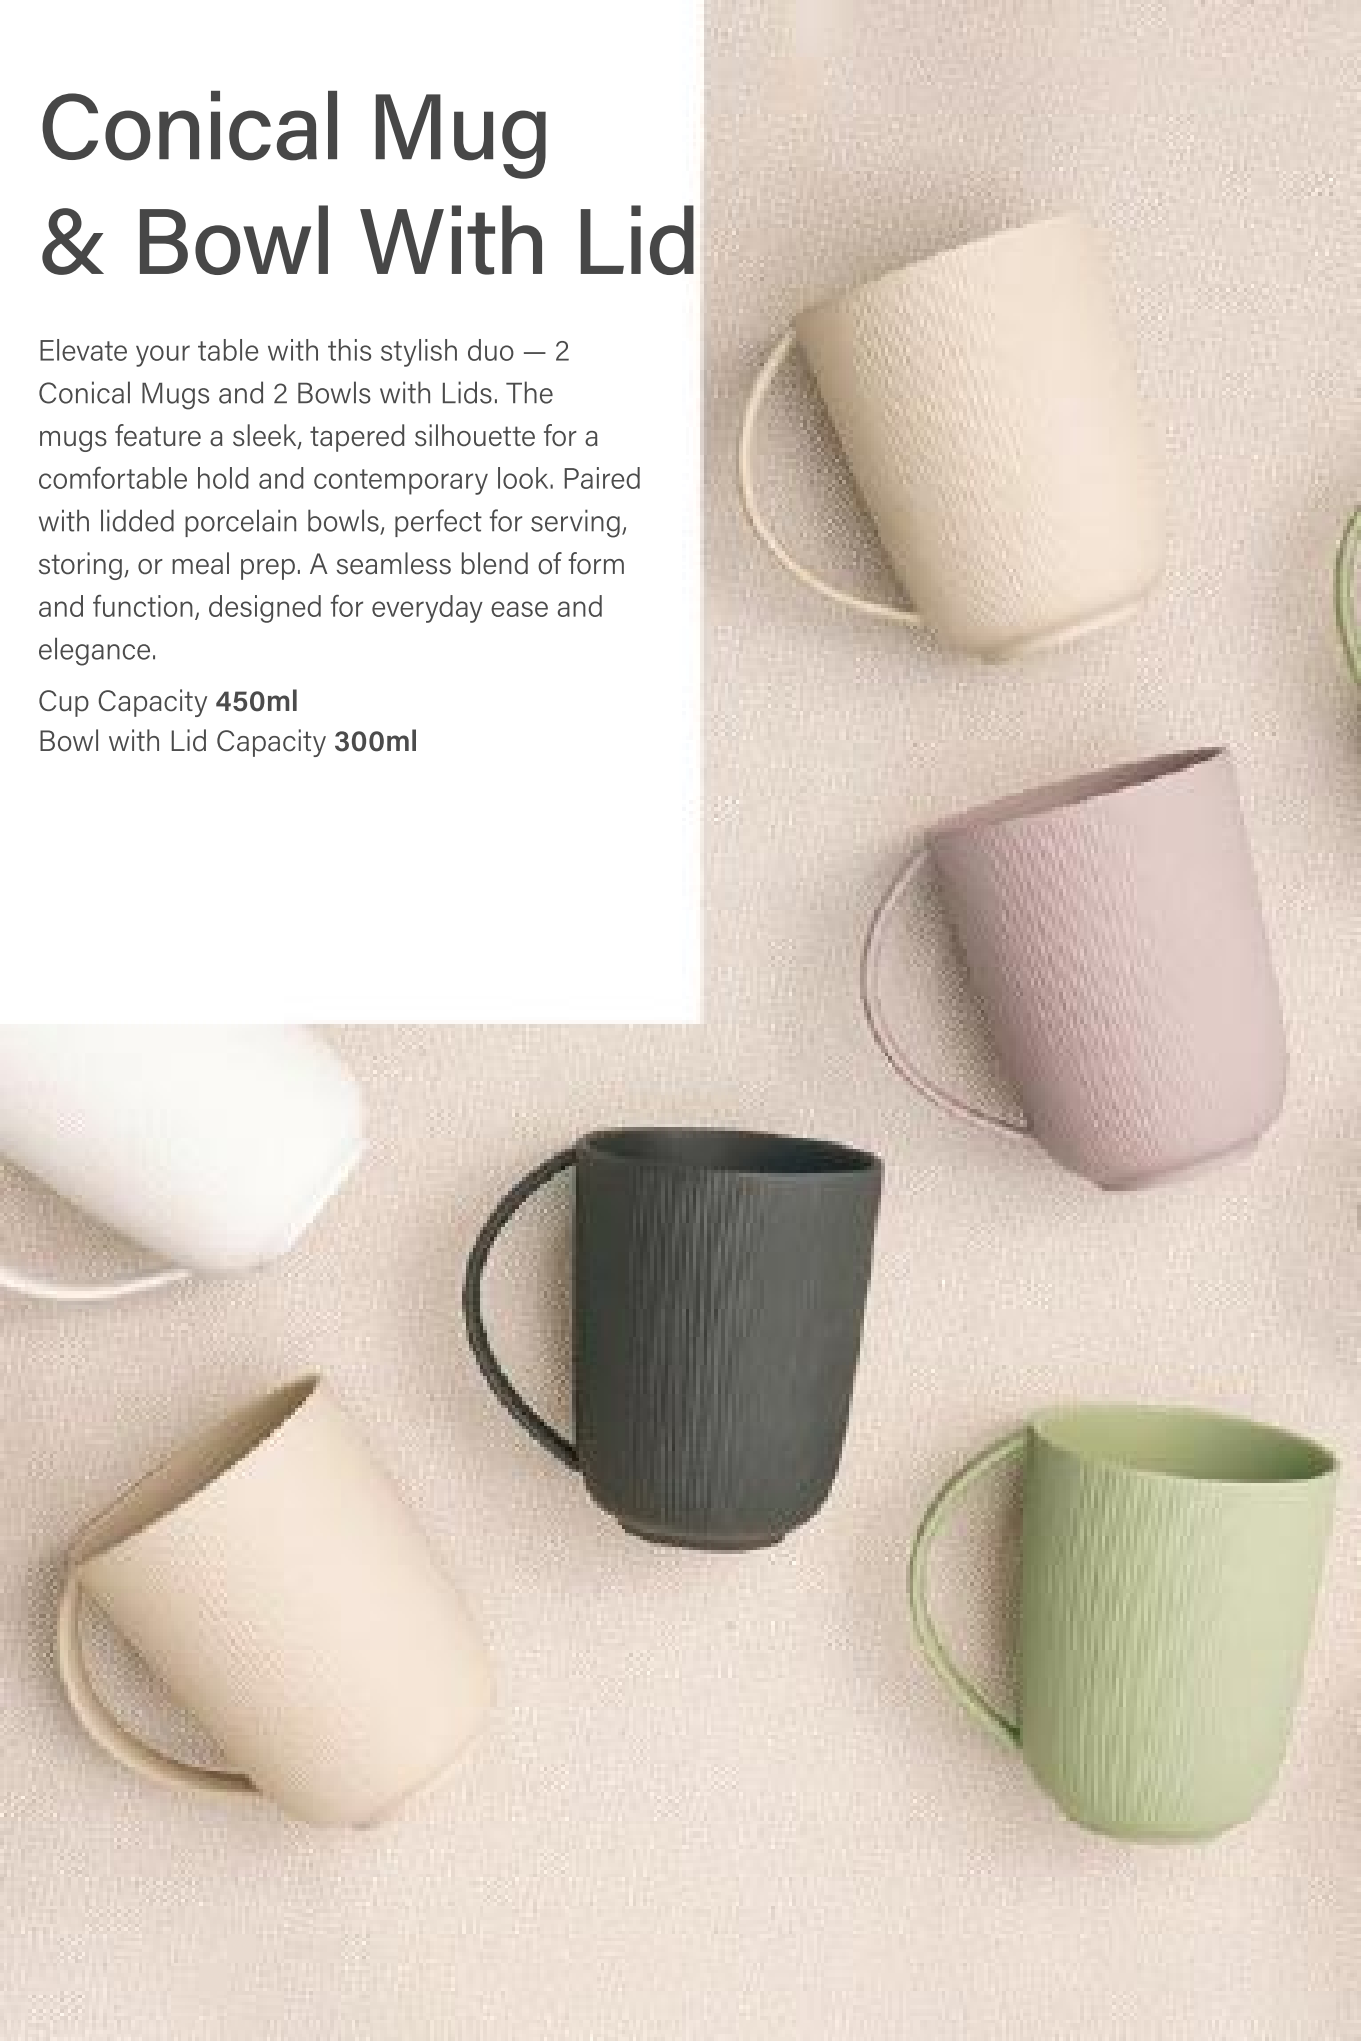

Conical Mug & Bowl With Lid

Elevate your table with this stylish duo — 2 Conical Mugs and 2 Bowls with Lids. The mugs feature a sleek, tapered silhouette for a comfortable hold and contemporary look. Paired with lidded porcelain bowls, perfect for serving, storing, or meal prep. A seamless blend of form and function, designed for everyday ease and elegance.

Cup Capacity **450ml**

Bowl with Lid Capacity **300ml**