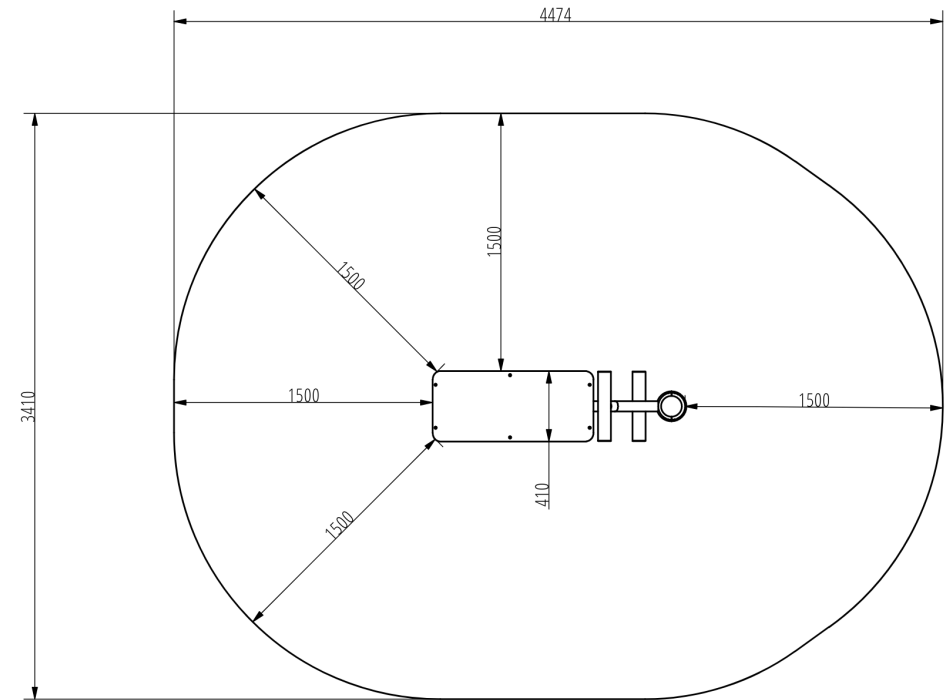

Attributes

Product code	1-1-053
Certificate	EN 16630
Age group	14 + years
Capacity	1 person
Max. weight load	99 kg
Type	Fitness
Difficulty level	Easy

QR Code

Side View

Plan View

Installation information

Number of installers (concrete)	At least 2 people
Total installation time (concrete)	45-90 min.
Number of installers (equipment)	At least 2 people
Total installation time (equipment)	20-30 min.
Excavation volume	0.4 m ³
Concrete volume	0.4 m ³
Size of the base structure	2pc 0,5 x 0,5 x 0,8 m
Anchoring options	In-ground or surface
In combined structures, the volume of concrete required varies.	

Technical specification

Safety surface area	Around 1,5 m radius
Net weight	38 kg
Material	S235
Critic fall height	725 mm
Color options	

For more color options, discuss with your sales representative.

Warranty