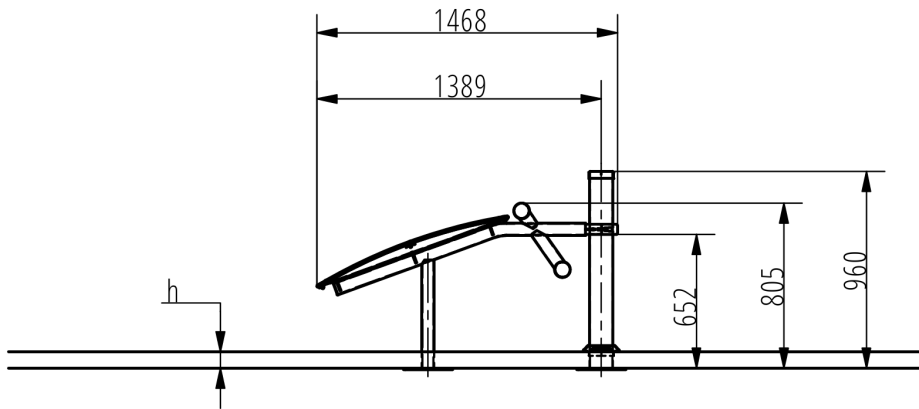

Attributes

Product code	1-1-053
Certificate	EN 16630
Age group	14 + years
Capacity	1 person
Max. weight load	99 kg
Type	Fitness
Difficulty level	Easy

QR Code

Side View

Plan View

Installation information

Number of installers (concrete)	At least 2 people
Total installation time (concrete)	45-90 min.
Number of installers (equipment)	At least 2 people
Total installation time (equipment)	20-30 min.
Excavation volume	0.4 m ³
Concrete volume	0.4 m ³
Size of the base structure	2pc 0,5 x 0,5 x 0,8 m
Anchoring options	In-ground or surface
In combined structures, the volume of concrete required varies.	

Technical specification

Safety surface area	Around 1,5 m radius
Net weight	38 kg
Material	S235
Critic fall height	725 mm
Color options	

For more color options, discuss with your sales representative.

Warranty