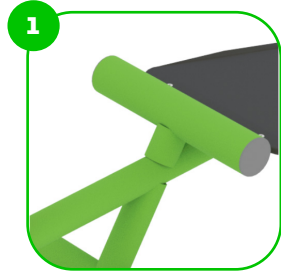

Material specification

The element is made of high quality S235 steel, which has been cleaned via sandblasting. A corrosion resistant powder coating finish is then applied. Also available with galvanized surface for even greater protection and longevity!