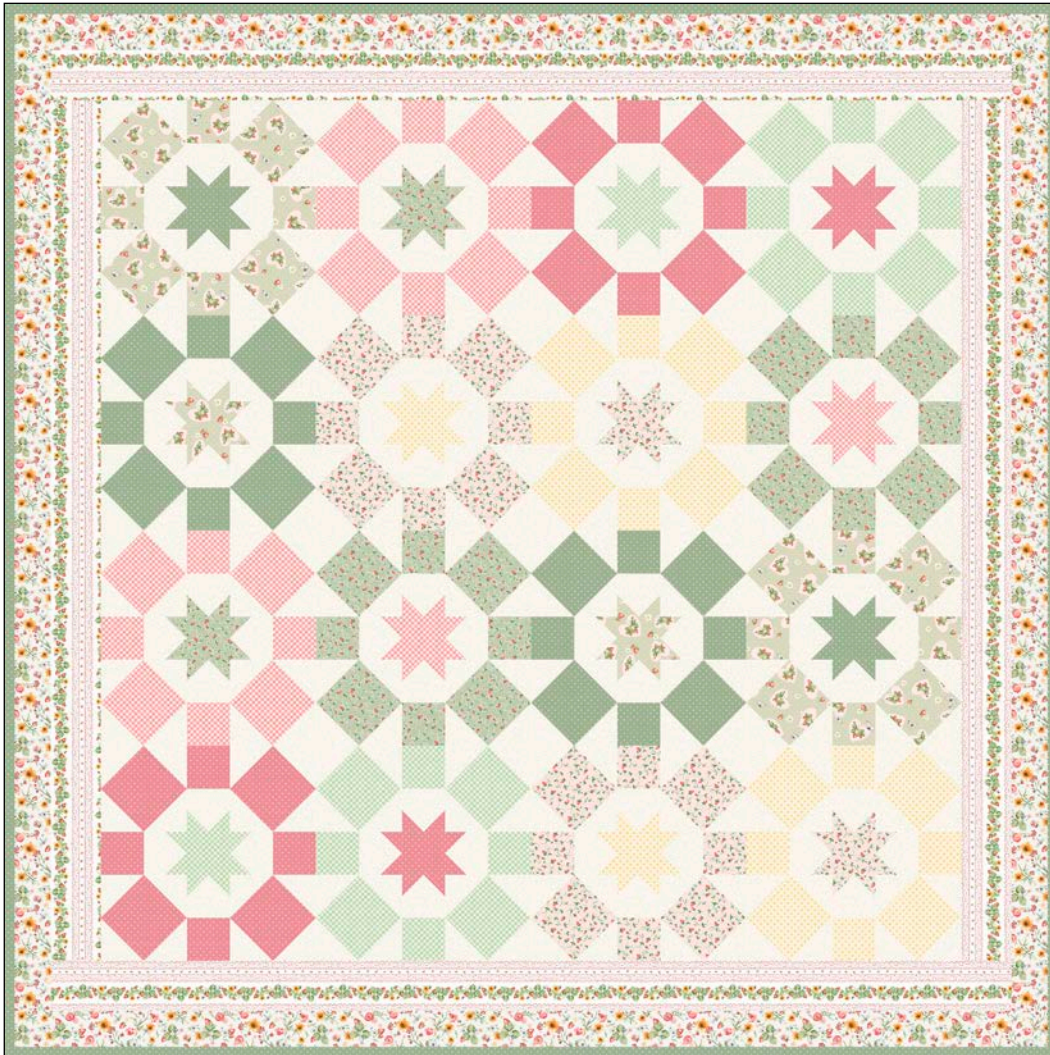

Fabric expected to ship February 2027.

Sunshine Quilt by QuiltCakes

Approximate size: 72" x 72"

Strawberry Cottage Table Runner by Cyndi Hershey

Approximate size: 71" x 13"

Strawberry Cottage

by Audrey Jeanne Roberts