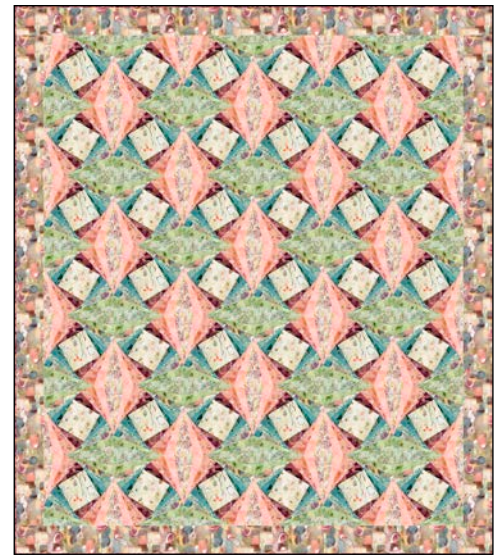

RENEWAL
**ETERNITY RIPPLES
QUILT (68" X 78")**

Kit Chart (based on 15yard bolts)

Bolt count reflects the number of single complete cuts per bolt.

Fabric	12	18	24
RENE 6592 SOFTMULTI	1	1	1
RENE 6593 COOLMULTI	2	2	3
RENE 6593 WARMMULTI	1	2	2
RENE 6594 APRICOT	2	2	3
RENE 6594 GREEN	2	2	3
RENE 6594 SOFTMULTI	1	1	1
RENE 6595 APRICOT	2	2	3
RENE 6595 TEAL	2	2	3
RENE 6596 BERRY	2	3	3
RENE 6596 DUSK	1	2	2
RENE 6596 TEAL	1	2	2
RENE 6597 GREEN	2	3	4
RENE 6597 MULTI	2	3	4
SUE7 303 BG**	3	4	5
DAYD 6189 LJP**	2	3	4

** Based on 10 yard bolts