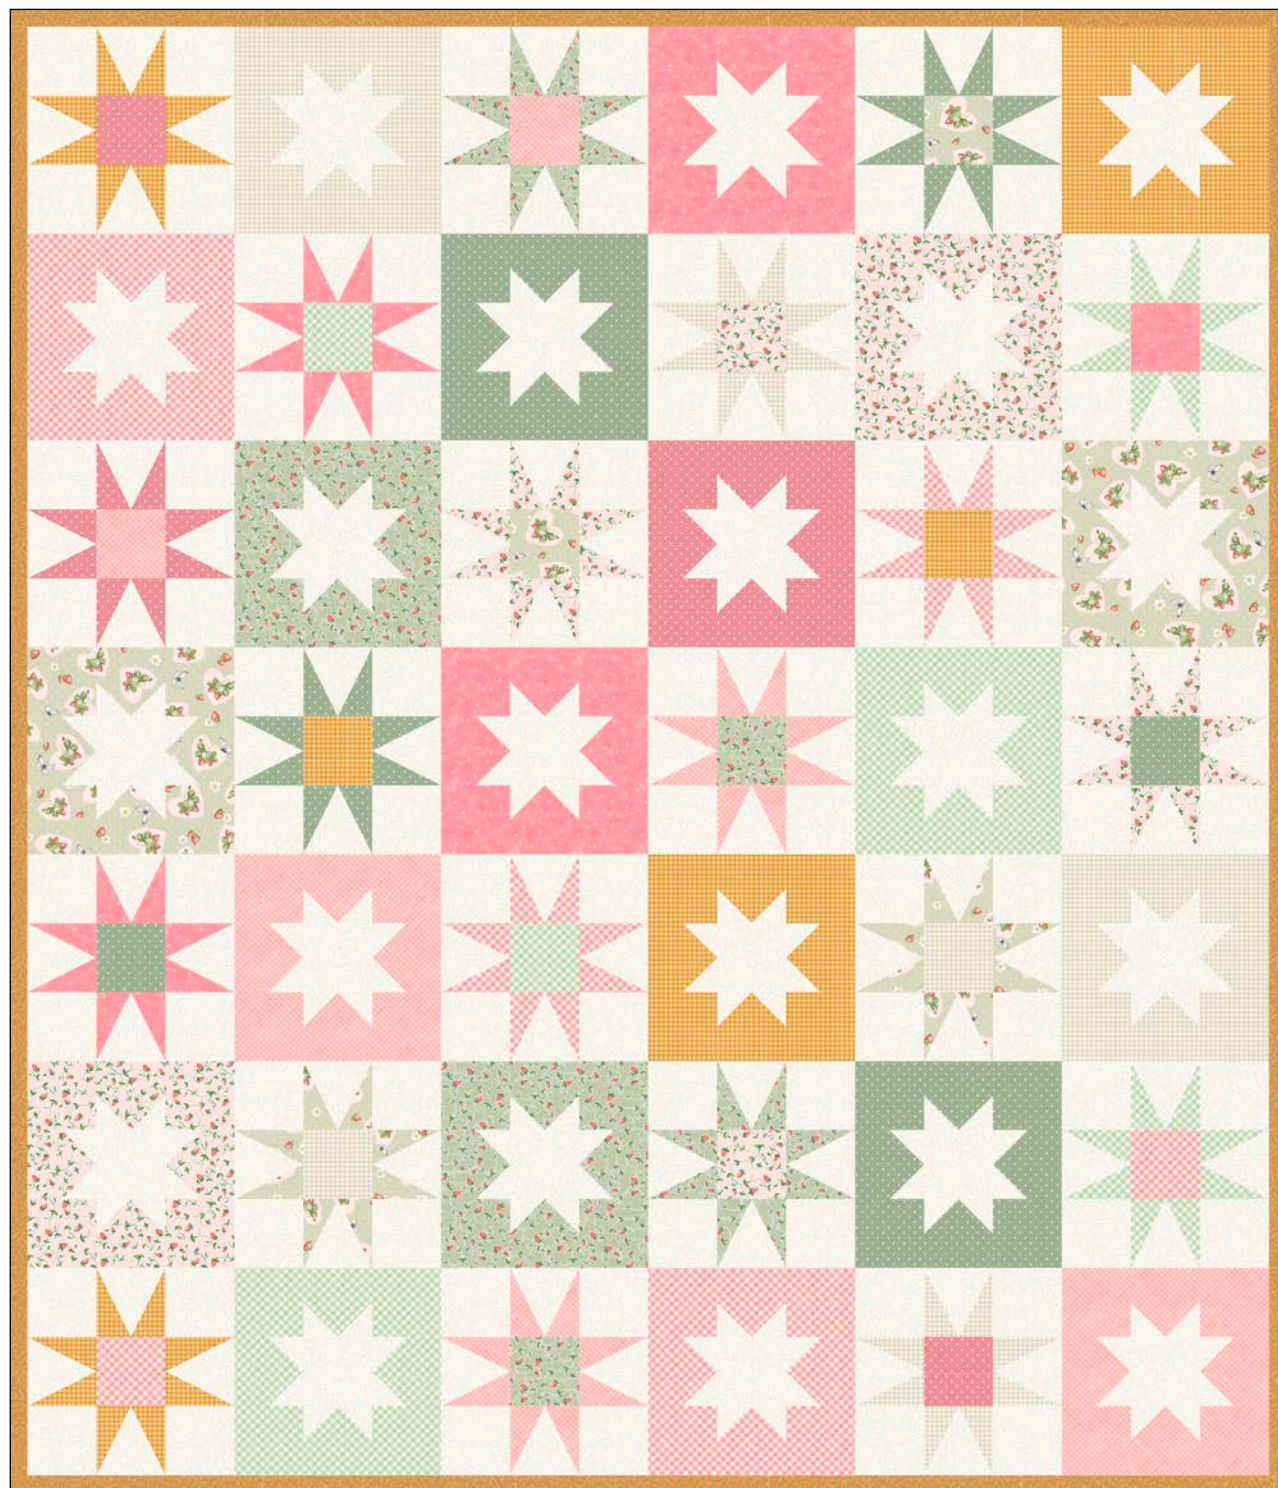

GGEE 6587 BLUE (50%)

GGEE 6587 GREEN (50%)

GGEE 6590 WHITEBLUE (50%)

GGEE 6590 BLUE (50%)

Strawberry Cottage

by Audrey Jeanne Roberts

Starry Patch Quilt by QuiltCakes

#SCOT oQC07QC07 Pattern available for purchase at: