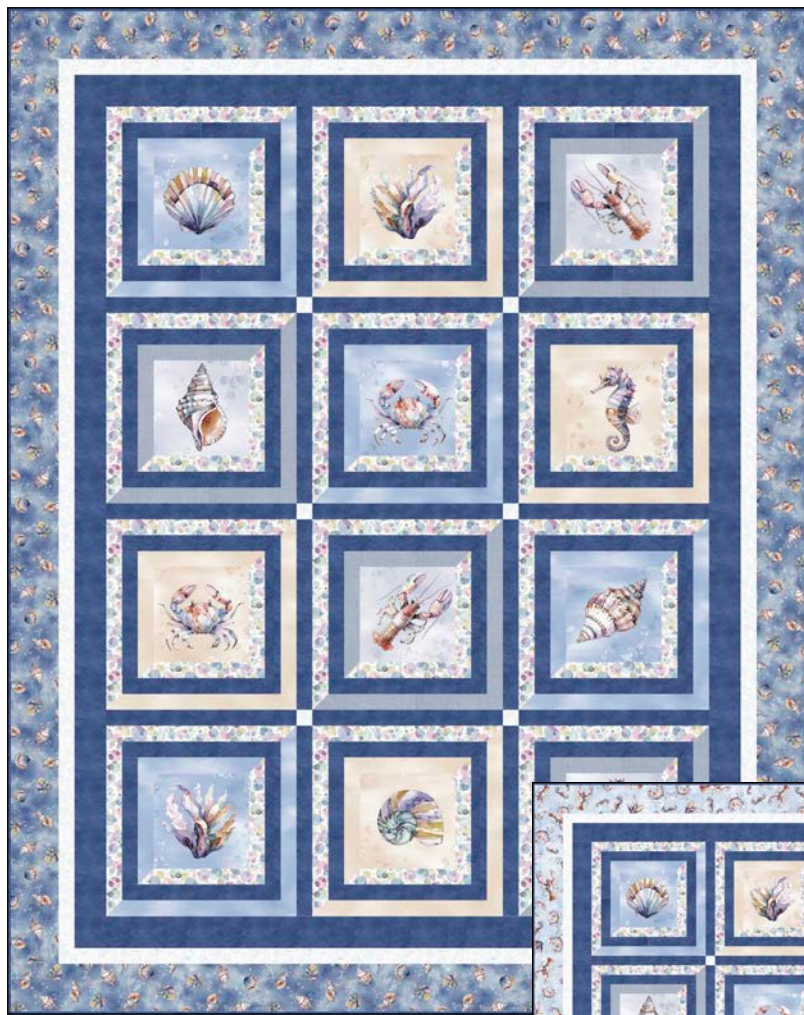

SUNKISSED

SUNKISSED SQUARES LIGHT QUILT (60" X 60")

Kit Chart (based on 15yard bolts)

Bolt count reflects the number of single complete cuts per bolt.

Fabric	12	18	24
SKIS 6550 ECRU	1	1	1
SKIS 6551 LTGREEN	1	1	1
SKIS 6551 PINK	1	1	1
SKIS 6552 DKPURPLE	1	1	1
SKIS 6552 GREEN	1	1	1
SKIS 6553 ECRU	2	3	4
SKIS 6553 GREEN	1	1	1
SKIS 6553 PINK	1	1	1
SKIS 6553 TAWNY	1	1	1
SKIS 6553 YELLOW	1	1	1
SKIS 6556 DKPURPLE	1	1	2
SKIS 6556 PURPLE	1	1	1
SKIS 6556 TAWNY	1	1	1
SKIS 6557 GREEN	1	1	1

SUNKISSED

COSMIC DUST QUILT (64" X 64") FOR PURCHASE

Kit Chart (based on 15yard bolts)

Bolt count reflects the number of single co

Fabric	12	18	24
SKIS 6550 ECRU	1	1	1
SKIS 6551 PINK	1	1	1
SKIS 6553 ECRU	3	5	6
SKIS 6553 PINK	1	1	1
SKIS 6553 TAWNY	1	1	1
SKIS 6553 YELLOW	1	1	1
SKIS 6554 YELLOW	1	1	1
SKIS 6556 DKPURPLE	1	1	1
SKIS 6556 TAWNY	1	1	1
SKIS 6556 YELLOW	1	1	1

SUNKISSED
SUNKISSED TABLE COVER
OR QUILT (65" X 65")

Kit Chart (based on 15yard bolts)

Bolt count reflects the number of single complete cuts per bolt.

Fabric	12	18	24
SKIS 6550 ECRU	2	3	3
SKIS 6551 PINK	1	1	2
SKIS 6553 ECRU	3	4	5
SKIS 6553 PINK	1	1	1
SKIS 6553 YELLOW	1	1	1
SKIS 6555 MULTI	1	1	2
SKIS 6556 DKGREEN	1	1	1
SKIS 6556 DKPURPLE	1	1	1