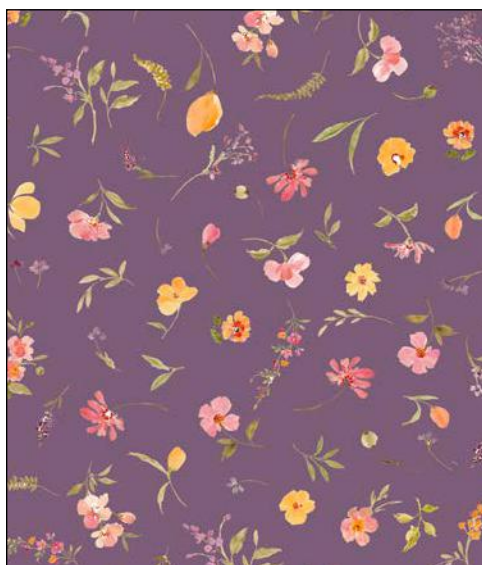

SKIS 6552 DKPURPLE (50%)