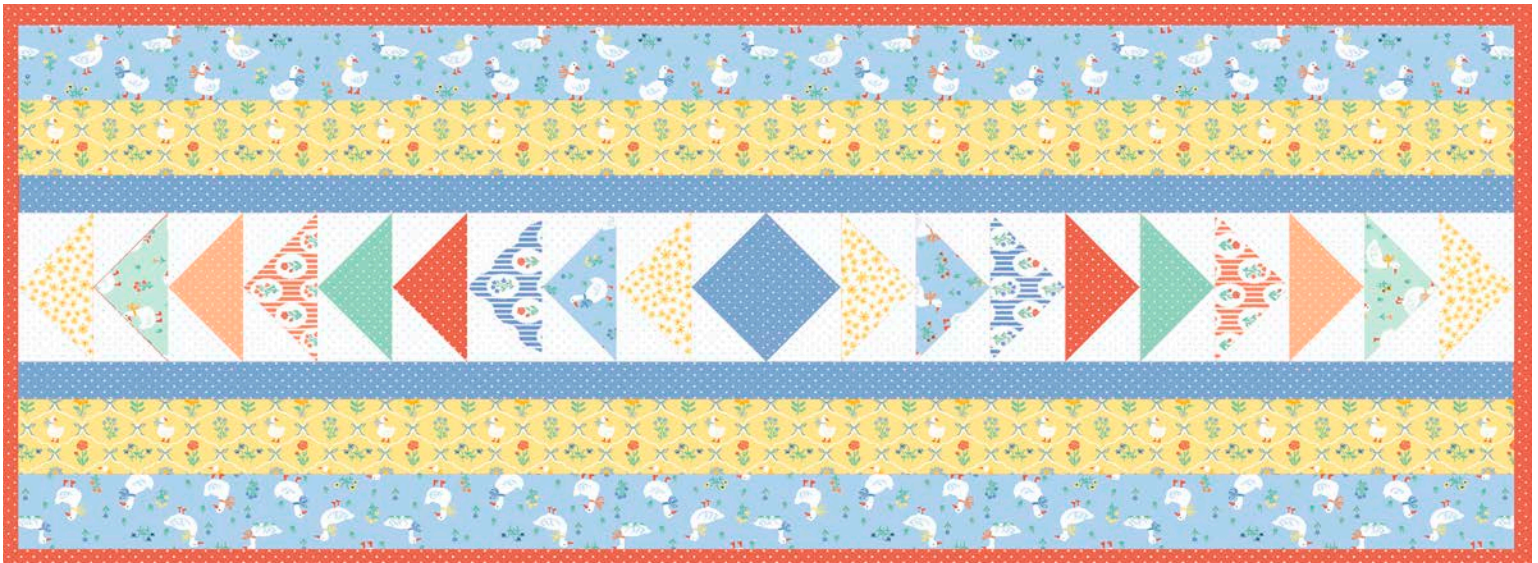

COLLECTION

**THE ELOISE
QUILT (73" X 73")**

Kit Chart (based on 15yard bolts)

Bolt count reflects the number of single complete cuts per bolt.

Fabric	12	18	24
ELOI 6613 NAVY	2	2	3
ELOI 6615 NEUTRAL	1	1	1
ELOI 6617 MAROON	1	1	1
ELOI 6617 NAVY	2	2	3
ELOI 6618 LINEN	2	3	4
ELOI 6621 NAVY	1	1	1
ELOI 6622 ROSE	2	2	3
ELOI 6623 NAVY	1	2	2

ELOISE

**ELOISE'S GARDEN
QUILT (92" X 112")**

Kit Chart (based on 15yard bolts)

Bolt count reflects the number of single complete cuts per bolt.

Fabric	12	18	24
ELOI 6613 MAROON	1	1	1
ELOI 6613 NAVY	3	5	6
ELOI 6617 NAVY	2	2	3
ELOI 6618 LINEN	6	9	12
ELOI 6619 LTBLUE	1	1	1
ELOI 6619 NAVY	1	1	1
ELOI 6620 MAROON	1	1	1
ELOI 6621 NAVY	1	1	1
ELOI 6621 TAN	1	1	1
ELOI 6622 OLIVE	1	1	2
ELOI 6622 ROSE	1	1	1

RUNNER(40" X 12")

GARDEN GEESE

**DUCK DUCK GOOSE
QUILT (50" X 55")**

Kit Chart (based on 15yard bolts)

Bolt count reflects the number of single complete cuts per bolt.

Fabric	12	18	24
5" x 5" Precut Squares	2	3	4
GGEE 6585 MULTI	1	1	2
GGEE 6588 BLUE	1	2	2
GGEE 6590 RED	1	1	2
GGEE 6590 WHITEBLUE	1	2	2