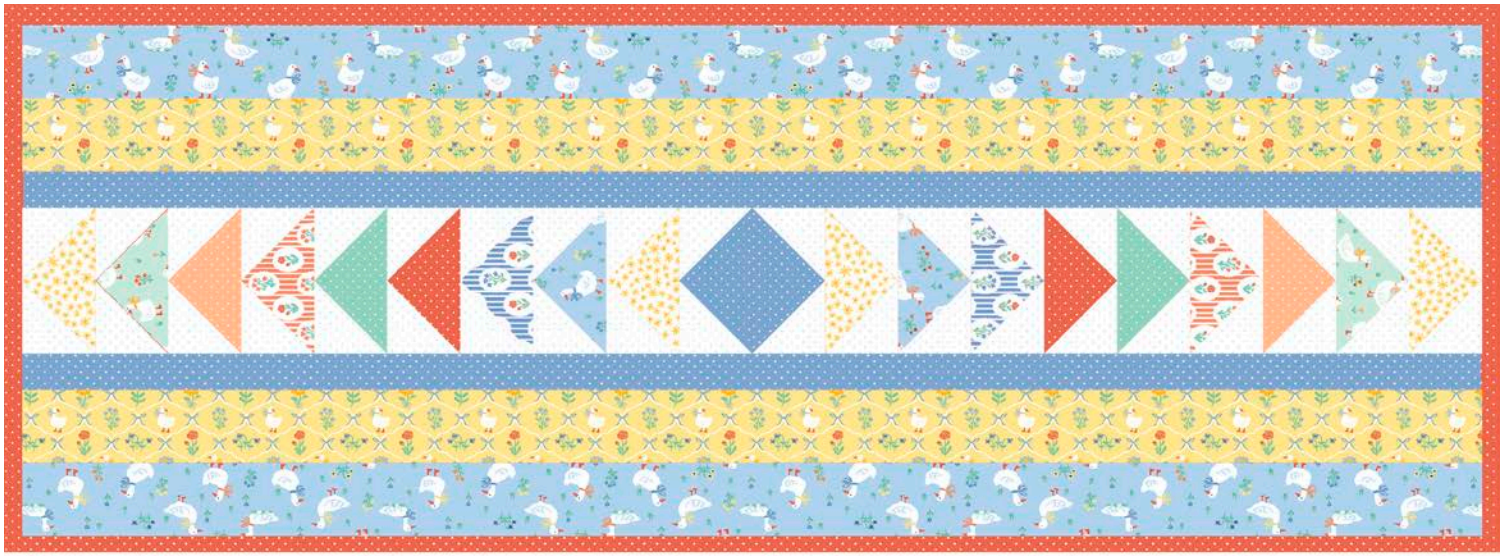

PRECUTS AVAILABLE!

SKU count: 15

BOUTIQUE

*P&B
Textiles*

FQ Bundle (15 Skus).....3 Min. Order
5" x 5" (42 skus) ..... 6 Min. Order
10" x 10" (42 skus).....3 Min. Order
2 1/2" strips (40 skus).....3 Min. Order

Fabric expected to ship February 2027.

Geese in a Row Table Set by Lisa Swenson Ruble

Approximate Runner size: 40" x 12"

Approximate Placemat size: 18" x 12"