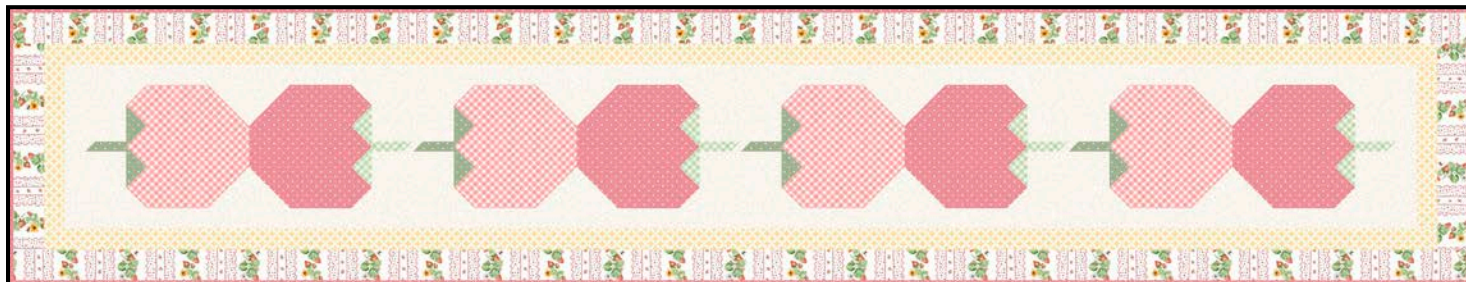

Kit Charts for Quilt Patterns

STRAWBERRY COTTAGE

STRAWBERRY COTTAGE TABLE RUNNER (71" X 13")

Kit Chart (based on 15yard bolts)

Bolt count reflects the number of single complete cuts per bolt.

Fabric	12	18	24
SCOT 6543 ECRU	1	1	1
SCOT 6546 YELLOW	1	1	1
SCOT 6547 GREEN	1	1	1
SCOT 6547 PINK	1	1	1
SCOT 6549 GREEN	1	1	1
SCOT 6549 PINK	1	1	2
CMIL 6222 E**	1	2	2

** Based on 10 yard bolts