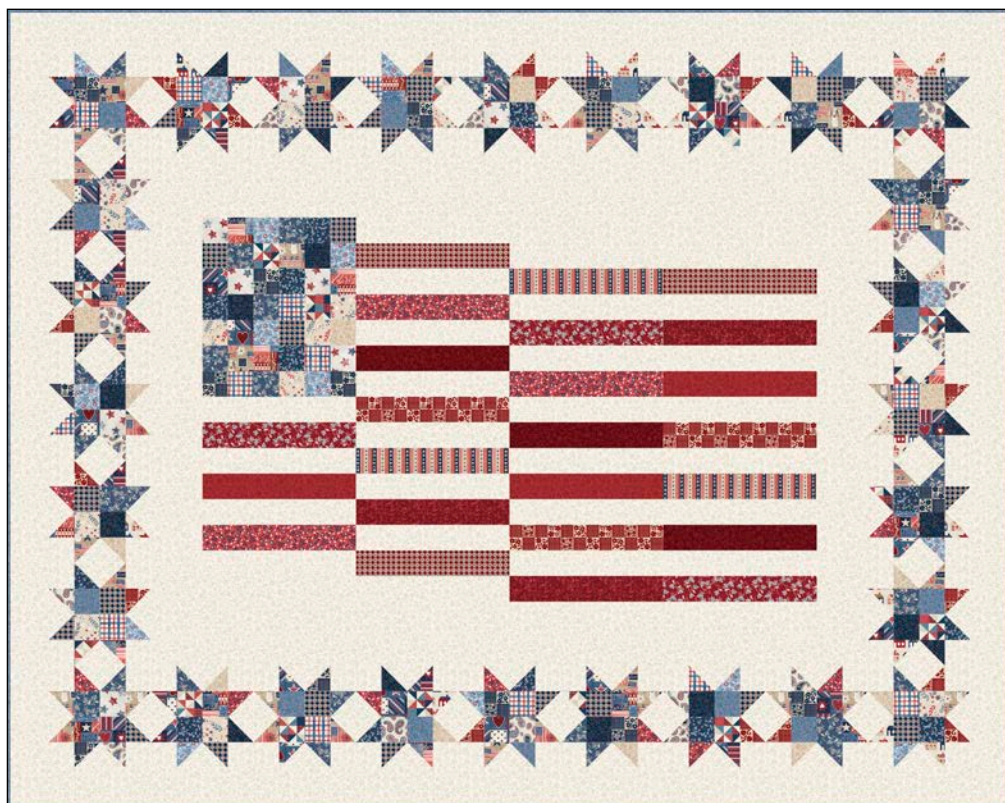

AMERICANA MINIS
**LONG MAY SHE WAVE
QUILT (78" X 62")**