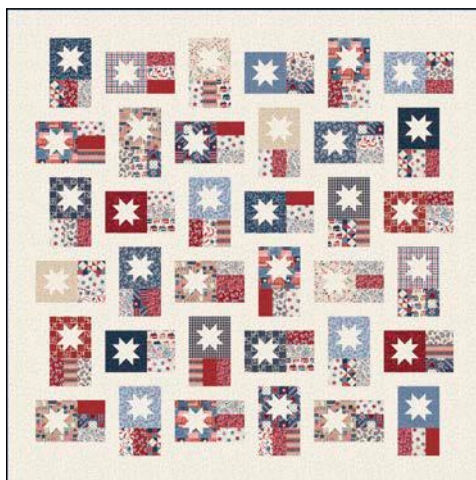

Kit Chart (based on 10 yard bolts)

Bolt count reflects the number of single complete cuts per bolt.

Fabric	12	18	24
2 1/2" Strip Roll	12	18	24
AMIN 6583 BLUE	1	2	2
AMIN 6583 ECRU	4	6	8

AMERICANA MINIS
**AMERICANA FLAG PATCH
QUILT (68" X 68")**

Kit Chart (based on 10 yard bolts)

Bolt count reflects the number of single complete cuts per bolt.

Fabric	12	18	24
2 1/2" Strip Roll	12	18	24
AMIN 6583 BLUE	1	2	2
AMIN 6583 ECRU	4	6	8