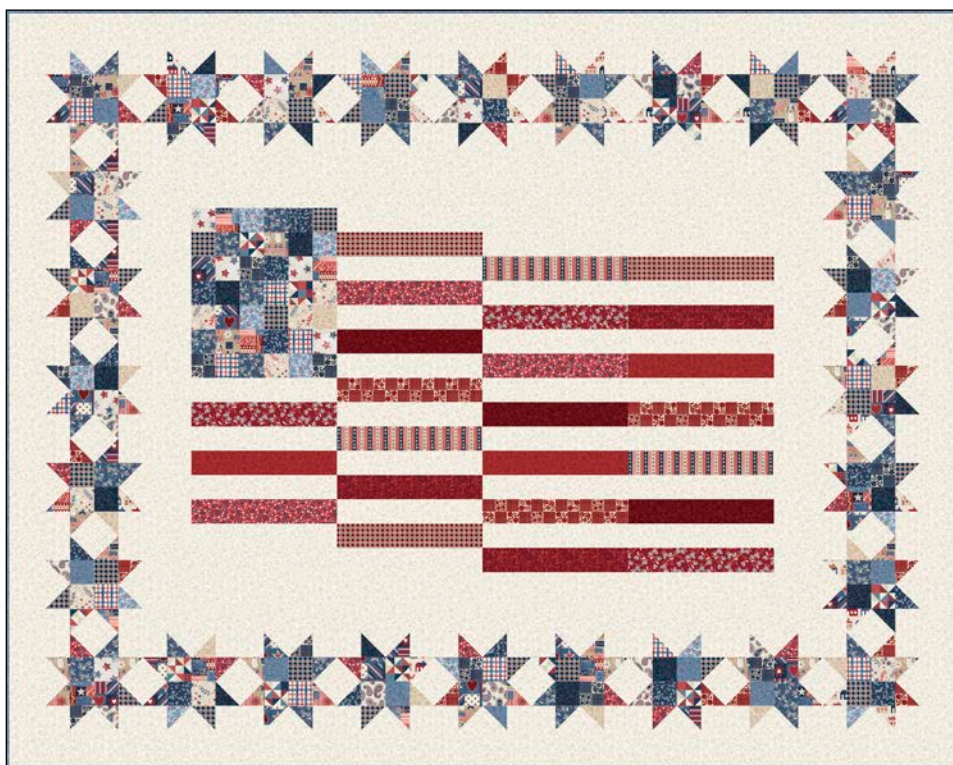

ELOI 6620 NEUTRAL (75%)

Americana Minis

by Various Artists

Americana Flag Patch Quilt

by Wendy Sheppard

Approximate size: 68" x 68"

Long May She Wave Quilt by Wendy Sheppard

Approximate size: 78" x 62"