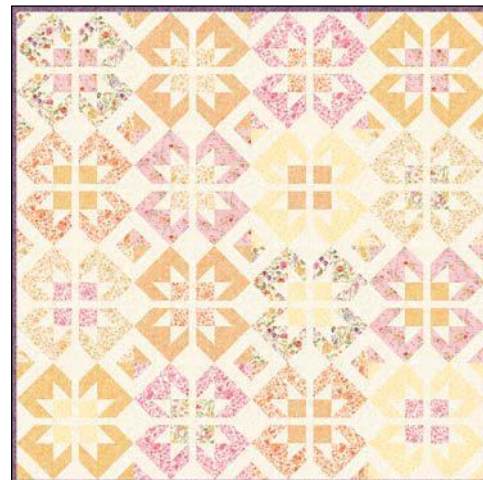

SUNKISSED

COSMIC DUST QUILT (64" X 64") FOR PURCHASE

Kit Chart (based on 15yard bolts)

Bolt count reflects the number of single co

Fabric	12	18	24
SKIS 6550 ECRU	1	1	1
SKIS 6551 PINK	1	1	1
SKIS 6553 ECRU	3	5	6
SKIS 6553 PINK	1	1	1
SKIS 6553 TAWNY	1	1	1
SKIS 6553 YELLOW	1	1	1
SKIS 6554 YELLOW	1	1	1
SKIS 6556 DKPURPLE	1	1	1
SKIS 6556 TAWNY	1	1	1
SKIS 6556 YELLOW	1	1	1