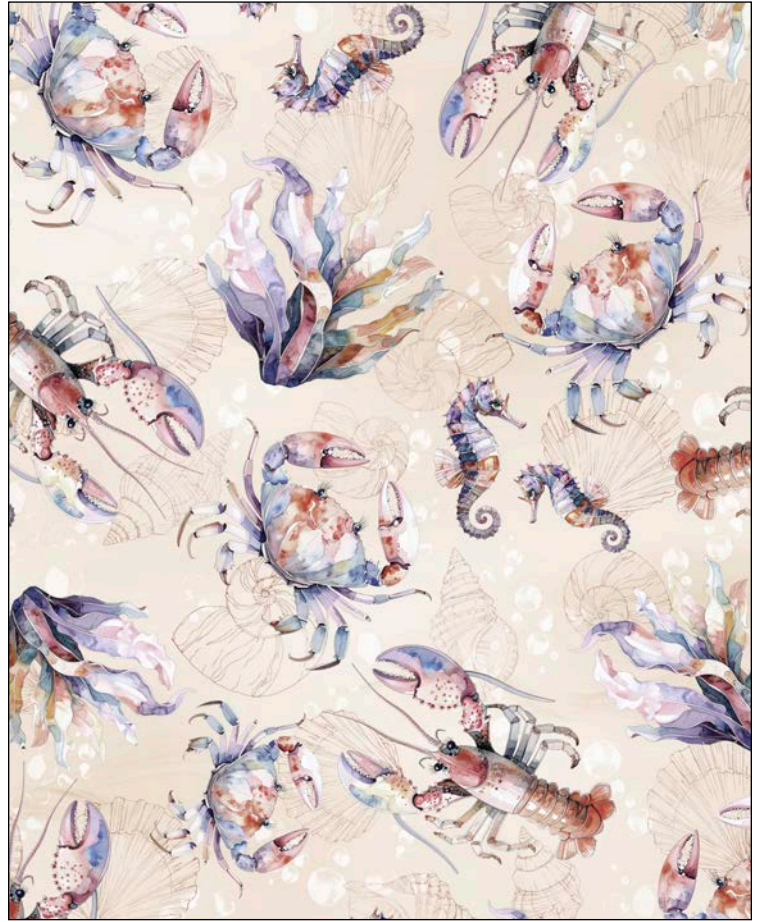

Washed Ashore - Dark by Wendy Sheppard

Approximate size: 50" x 63"

Washed Ashore - Light by Wendy Sheppard

Approximate size: 50" x 63"

Washed Ashore

by Shelly Craig

WASH 6559 BLUE (50%)

WASH 6559 NEUTRAL (50%)