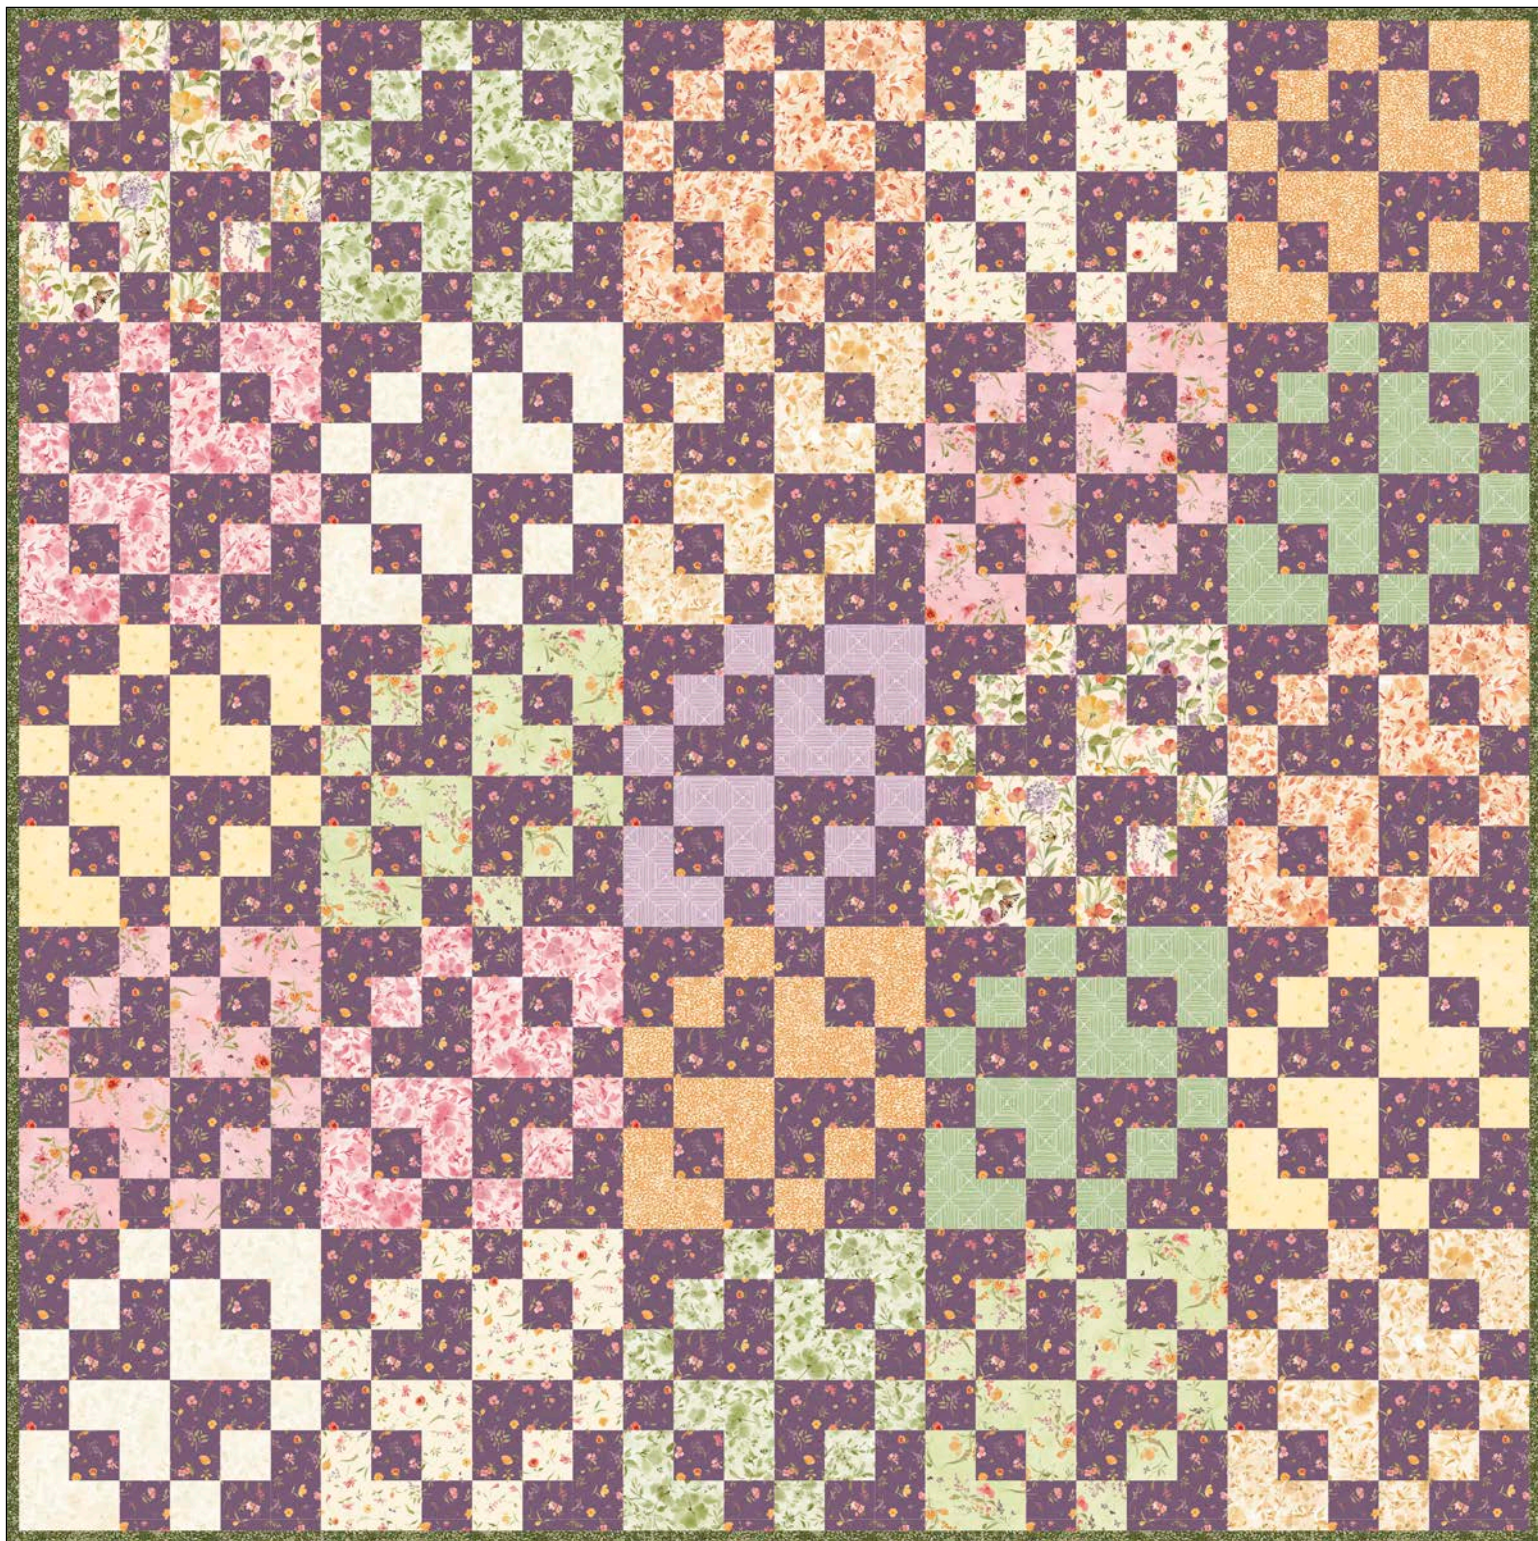

Sunkissed

by Hina Mirza

Sunkissed Squares Dark Quilt by QuiltCakes

Approximate size: 60" x 60"