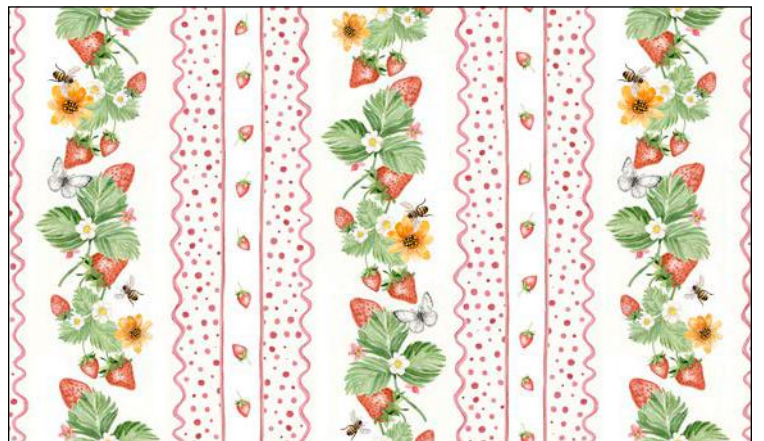

SCOT 6543 ECRU (50%)