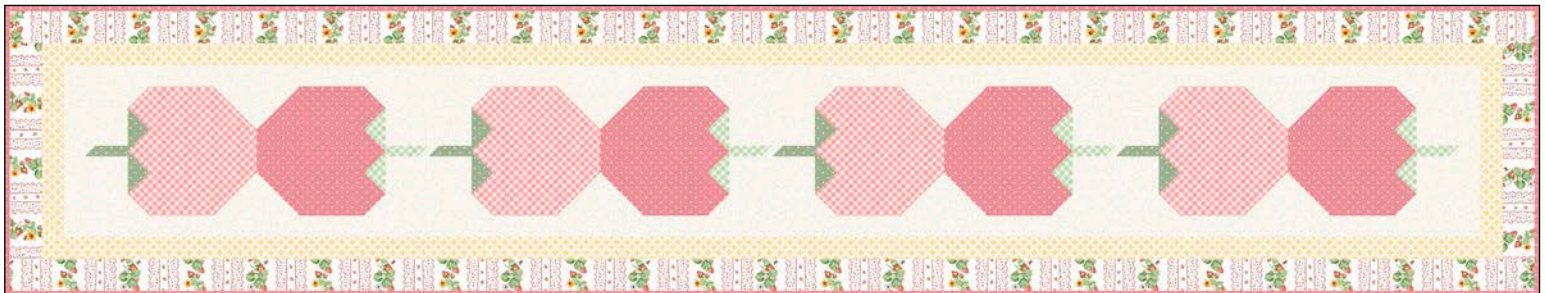

Fabric expected to ship February 2027.

Sunshine Quilt by QuiltCakes

Approximate size: 72" x 72"

Strawberry Cottage Table Runner by Cyndi Hershey

Approximate size: 71" x 13"

Strawberry Cottage

by Audrey Jeanne Roberts