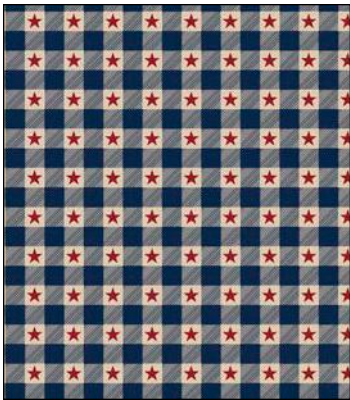

Americana Minis

by Various Artists

AMIN 6570 NEUTRAL (50%)

AMIN 6577 MULTI (50%)

AMIN 6566 ECRU (50%)

AMIN 6578 MULTI (50%)

AMIN 6579 MULTI (50%)

AMIN 6569 NEUTRAL (50%)