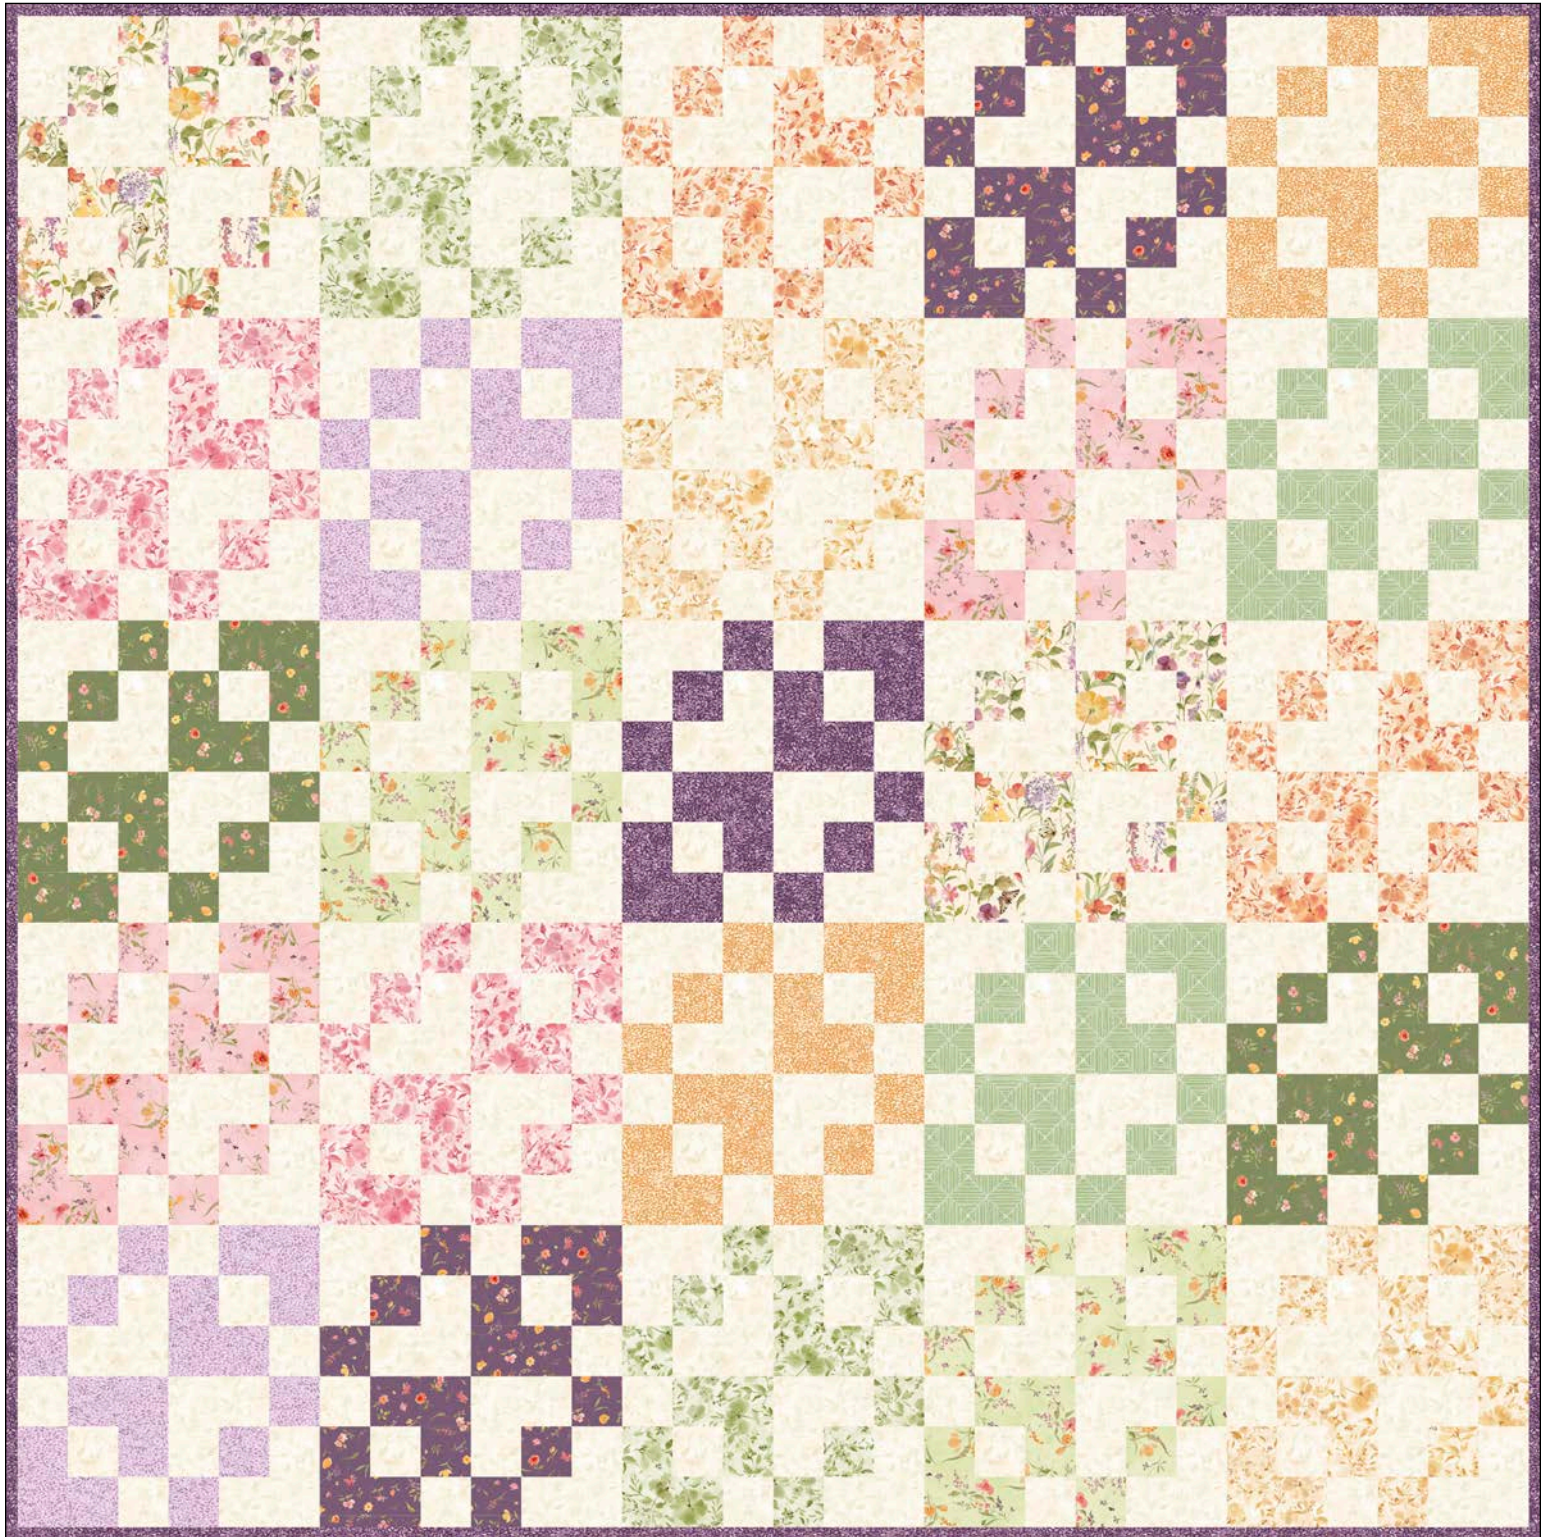

PRECUTS AVAILABLE!

Sku count: 21

BOUTIQUE

*P&B
Textiles*

FQ Bundle (21 Skus).....3 Min. Order
5" x 5" (42 skus) ..... 6 Min. Order
10" x 10" (42 skus).....3 Min. Order
2 1/2" strips (40 skus).....3 Min. Order

Fabric expected to ship January 2027.

Sunkissed Squares Light Quilt by QuiltCakes

Approximate size: 60" x 60"