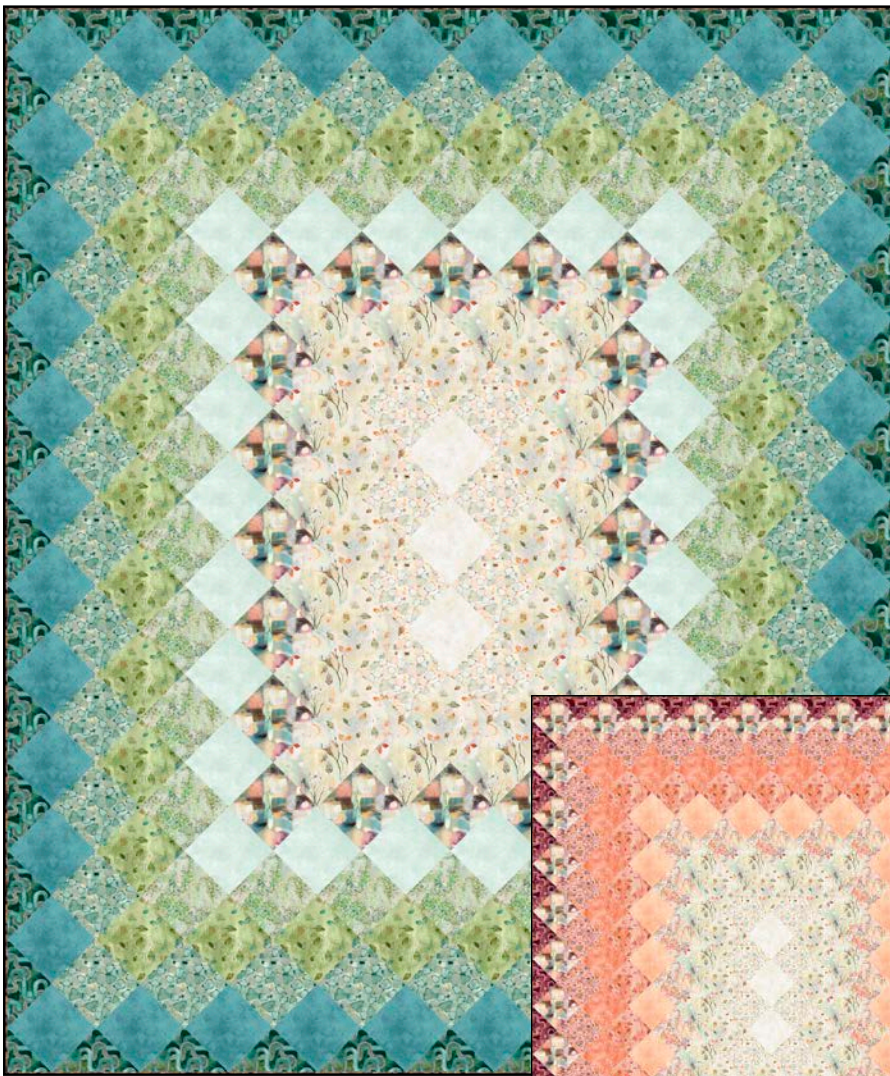

RENEWAL
**COOL REFRESHING
QUILT (71" X 85")**

Kit Chart (based on 15yard bolts)

Bolt count reflects the number of single complete cuts per bolt.

Fabric	12	18	24
RENE 6592 SOFTMULTI	1	1	1
RENE 6593 COOLMULTI	1	1	1
RENE 6594 SOFTMULTI	1	1	1
RENE 6594 GREEN	1	2	2
RENE 6595 SOFTMULTI	1	1	1
RENE 6595 TEAL	1	2	2
RENE 6596 DUSK	1	1	2
RENE 6596 TEAL	1	1	2
RENE 6597 GREEN	1	1	2
DAYD 6189 E**	1	1	1
SUE7 303 BG**	2	2	3
SUE8 304 LM**	1	2	2

** Based on 10 yard bolts