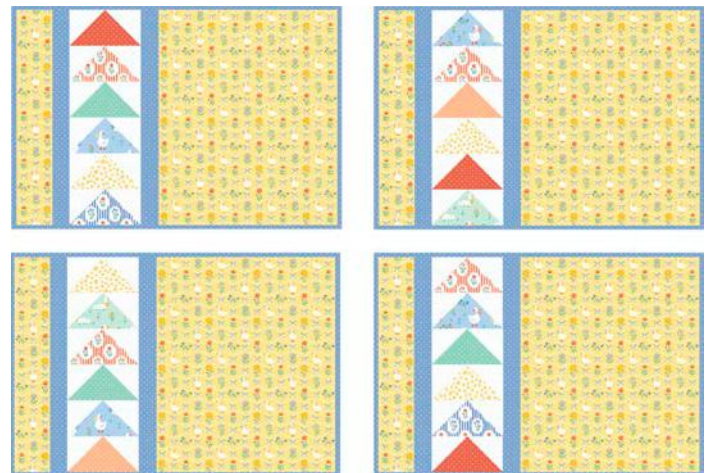

RUNNER(40" X 12")

GARDEN GEESE

**DUCK DUCK GOOSE
QUILT (50" X 55")**

Kit Chart (based on 15yard bolts)

Bolt count reflects the number of single complete cuts per bolt.

Fabric	12	18	24
5" x 5" Precut Squares	2	3	4
GGEE 6585 MULTI	1	1	2
GGEE 6588 BLUE	1	2	2
GGEE 6590 RED	1	1	2
GGEE 6590 WHITEBLUE	1	2	2

PLACEMAT(18" X 12")

GARDEN GEESE

GEESE IN A ROW TABLE SET

Kit Chart (based on 15yard bolts)

Bolt count reflects the number of single complete cuts per bolt.

Fabric	12	18	24
GGEE 6586 YELLOW	1	2	2
GGEE 6587 BLUE	1	1	1
GGEE 6587 GREEN	1	1	1
GGEE 6588 BLUE	1	1	1
GGEE 6588 RED	1	1	1
GGEE 6589 WHITEYELLOW	1	1	1
GGEE 6590 BLUE	1	2	2
GGEE 6590 GREEN	1	1	1
GGEE 6590 PEACH	1	1	1
GGEE 6590 RED	1	1	1
GGEE 6590 WHITEBLUE	1	1	2