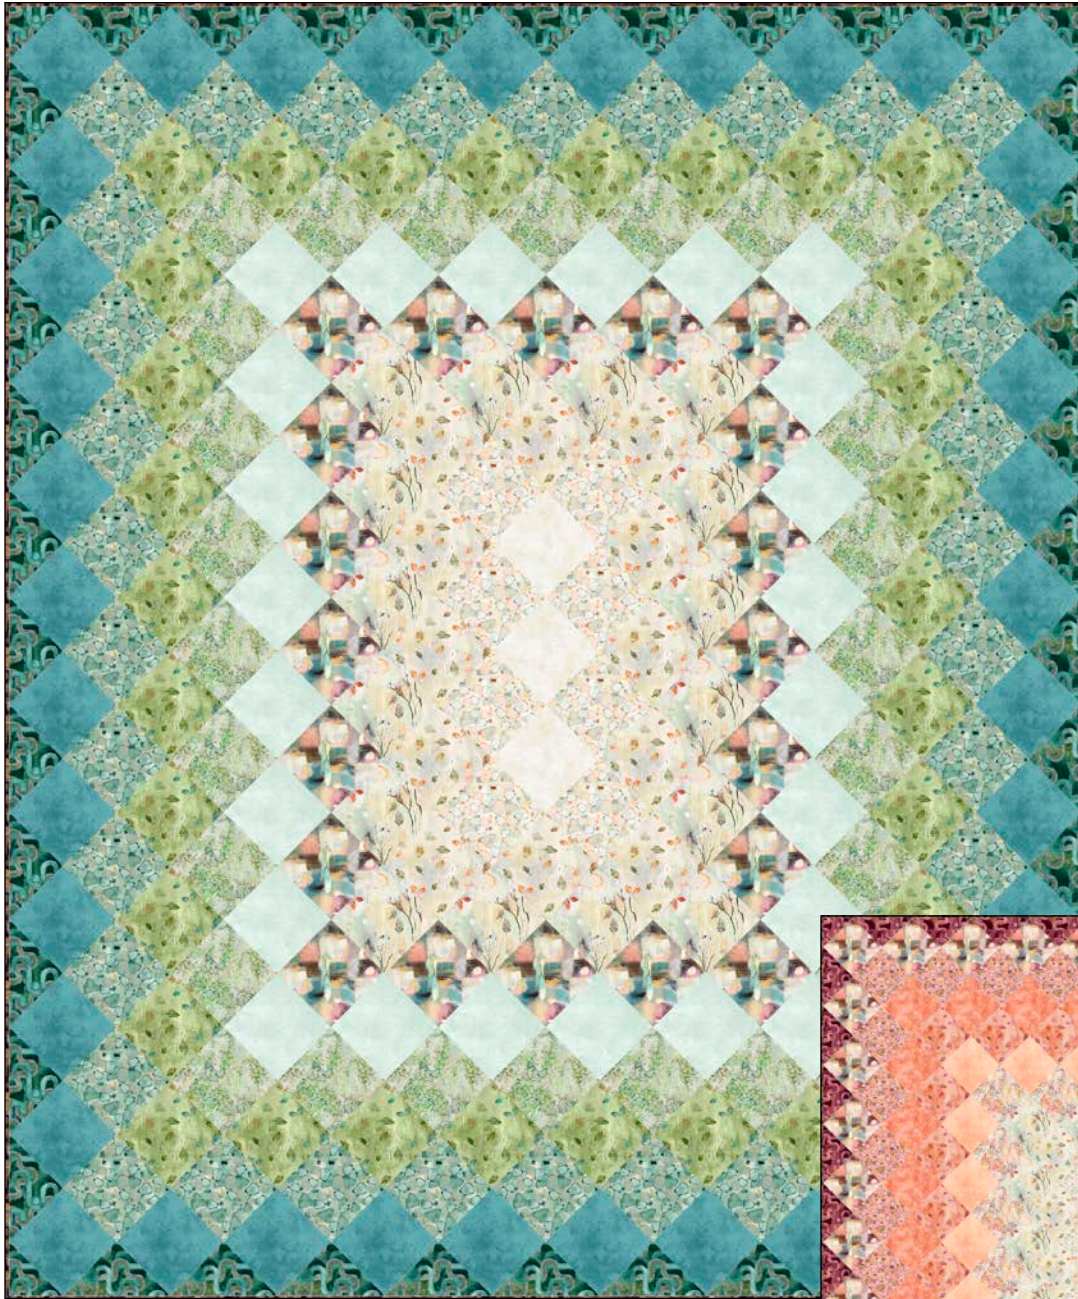

PRECUTS AVAILABLE!

SKU count: 14

BOUTIQUE

*P&B
Textiles*

FQ Bundle (14 Skus) .....3 Min. Order
5" x 5" (42 skus) ..... 6 Min. Order
10" x 10" (42 skus) .....3 Min. Order
2 1/2" strips (40 skus) .....3 Min. Order

Fabric expected to ship January 2027.

Cool Refreshing Quilt by Stacey Day

Approximate size: 71" x 85"