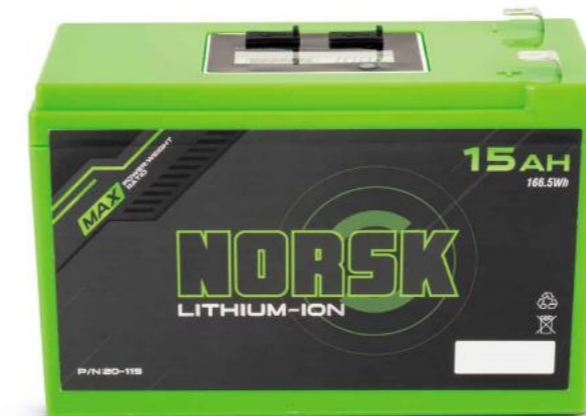

HUMMINBIRD

SAVE $240

$1,959.99 ~~$2,199.99~~

HUMMINBIRD HELIX 9 G4N MSI+/MDI+ SONAR/GPS COMBO

The Helix 9 CHIRP MSI+ GPS G4N features a 9" display

102865

HUMMINBIRD

SAVE $75

$699.99 ~~$774.99~~

HUMMINBIRD HELIX 7 CHIRP SI/DI G4 SONAR/GPS COMBO

7" screen for the best view of many pre-loaded split screen views

112667

SAVE $200

$2,689.99 ~~$2,889.99~~

HUMMINBIRD HELIX 10 G4N MSI+/MDI+ SONAR/GPS COMBO

features a 10.1" display, Mega Side Imaging+, Mega Down Imaging+,

102855

SAVE $110

$1,199.99 ~~$1,309.99~~

HUMMINBIRD HELIX 7 G4N MSI/MDI CHIRP SONAR/GPS COMBO

Features a 7" display, Mega Side Imaging, Mega Down Imaging,

112004

SAVE $110

$875.00 ~~$984.99~~

HUMMINBIRD HELIX 7 G3N MDI SONAR/GPS COMBO

7" screen for the best view of many pre-loaded split screen views

92349

SAVE $100

$729.99 ~~$829.99~~

HUMMINBIRD HELIX 5 ALL SEASON BUNDLE

INCLUDES BATTERY & 2 TRANSDUCERS

114643

SAVE $280

$999.99 ~~$1,279.99~~

HUMMINBIRD ICE HELIX 7 G4 CHIRP/SONAR/GPS

Features designed specifically for the ICE angler. NO RAINCHECKS

117739

NO RAINCHECKS

SAVE $100

$599.99 ~~$699.99~~

HUMMINBIRD ICE HELIX 5 G3 CHIRP/GPS

Take advantage of outstanding features like Dual Spectrum Chirp Sonar

112912

SAVE $145

$1,599.99 ~~$1,744.99~~

HUMMINBIRD MEGA 360 IMAGING TRANSDUCER-ULTREX

For use only on Minn Kota's Ultrex bow-mount trolling motor

98248

SAVE 50%

$99.99 ~~$199.99~~

HUMMINBIRD/NORSK 12V 15AMP LITHIUM BATTERY

INCLUDES CHARGER

Dual USB Ports: Keep your electronics charged and power accessories

109569

NO RAINCHECKS

SAVE 50%

$199.99 ~~$399.99~~

HUMMINBIRD/NORSK 12V 20AMP LITHIUM BATTERY

INCLUDES CHARGER

Dual USB Ports: Keep your electronics charged and power accessories

109570

NO RAINCHECKS