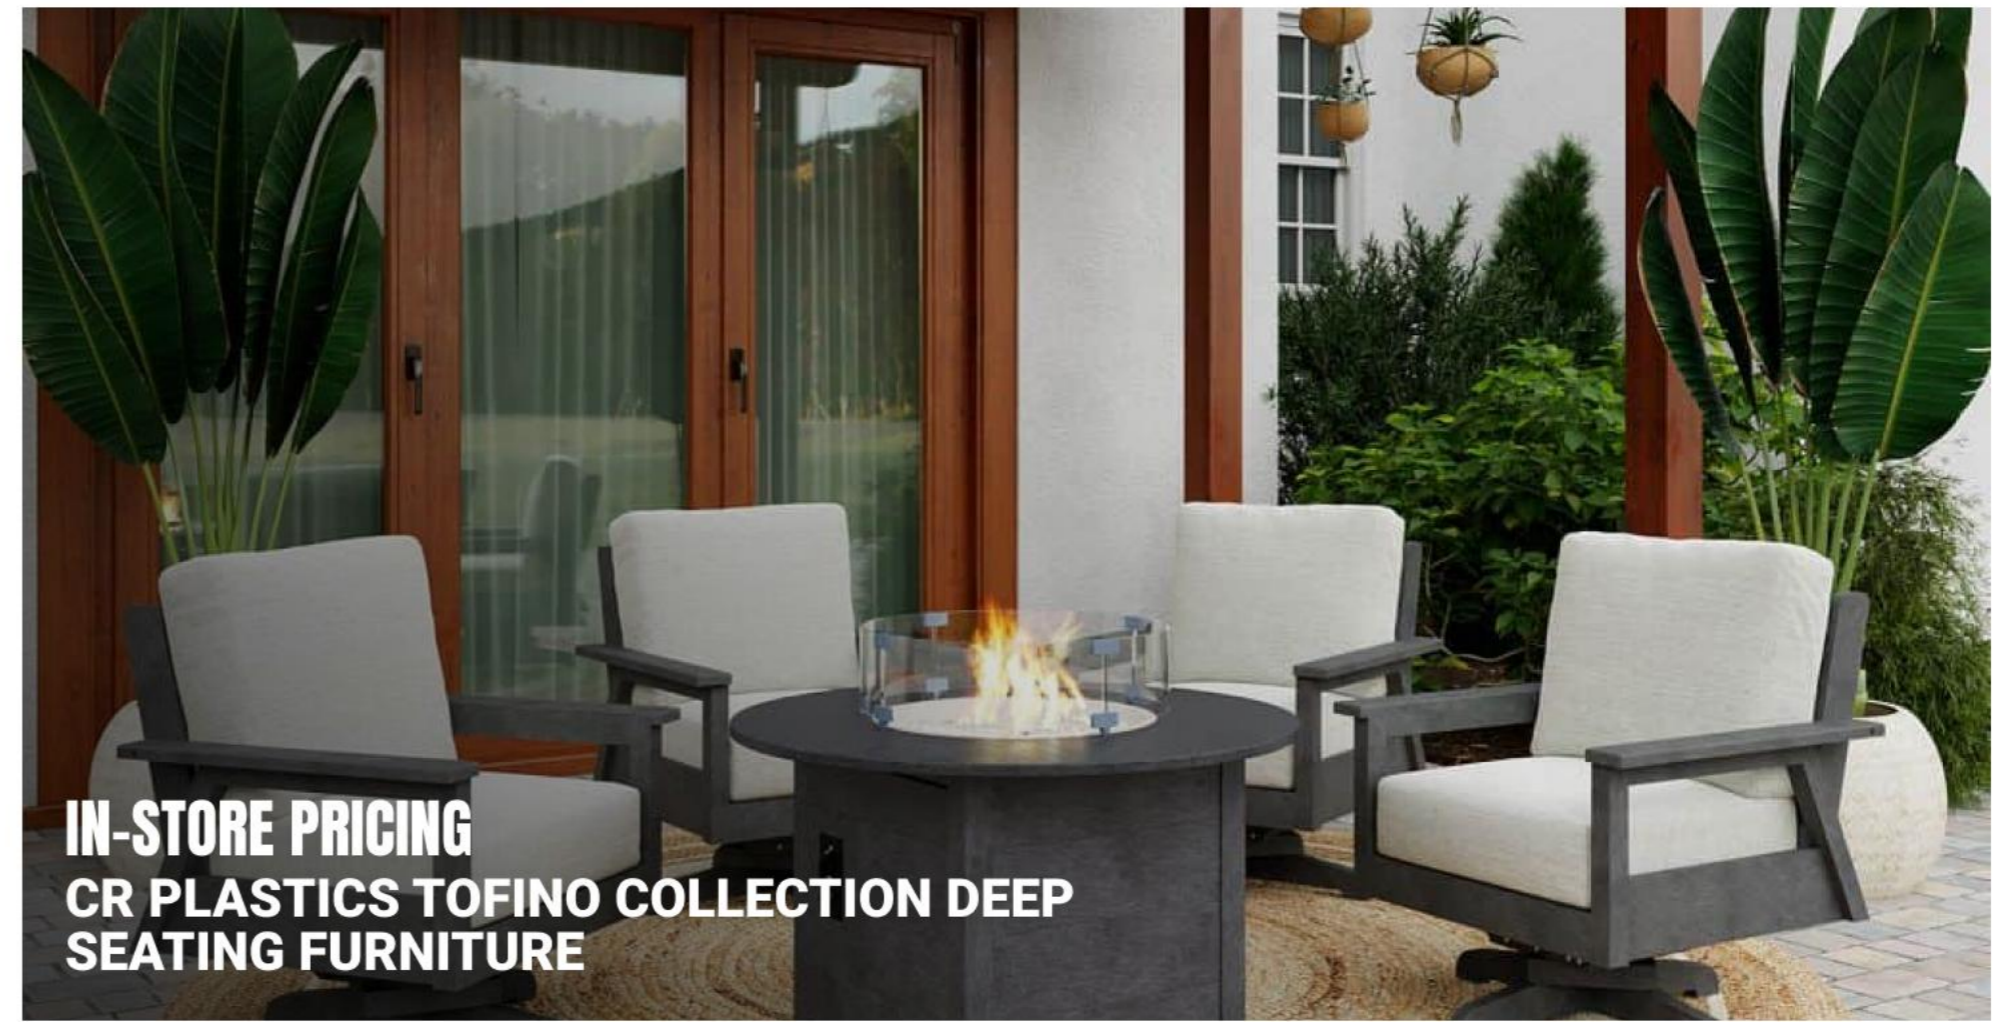

98710

FROM \$50

YETI BOOMER 4 & 8 DOG BOWLS

102639X

NEW COLOURS
IN-STORE PRICING
CR PLASTICS UPRIGHT/CLASSIC ADIRONDACK CHAIRS

IN-STORE PRICING
CR PLASTICS TOFINO COLLECTION DEEP SEATING FURNITURE

IN-STORE PRICING
CR PLASTICS MODERN ADIRONDACK CHAIR