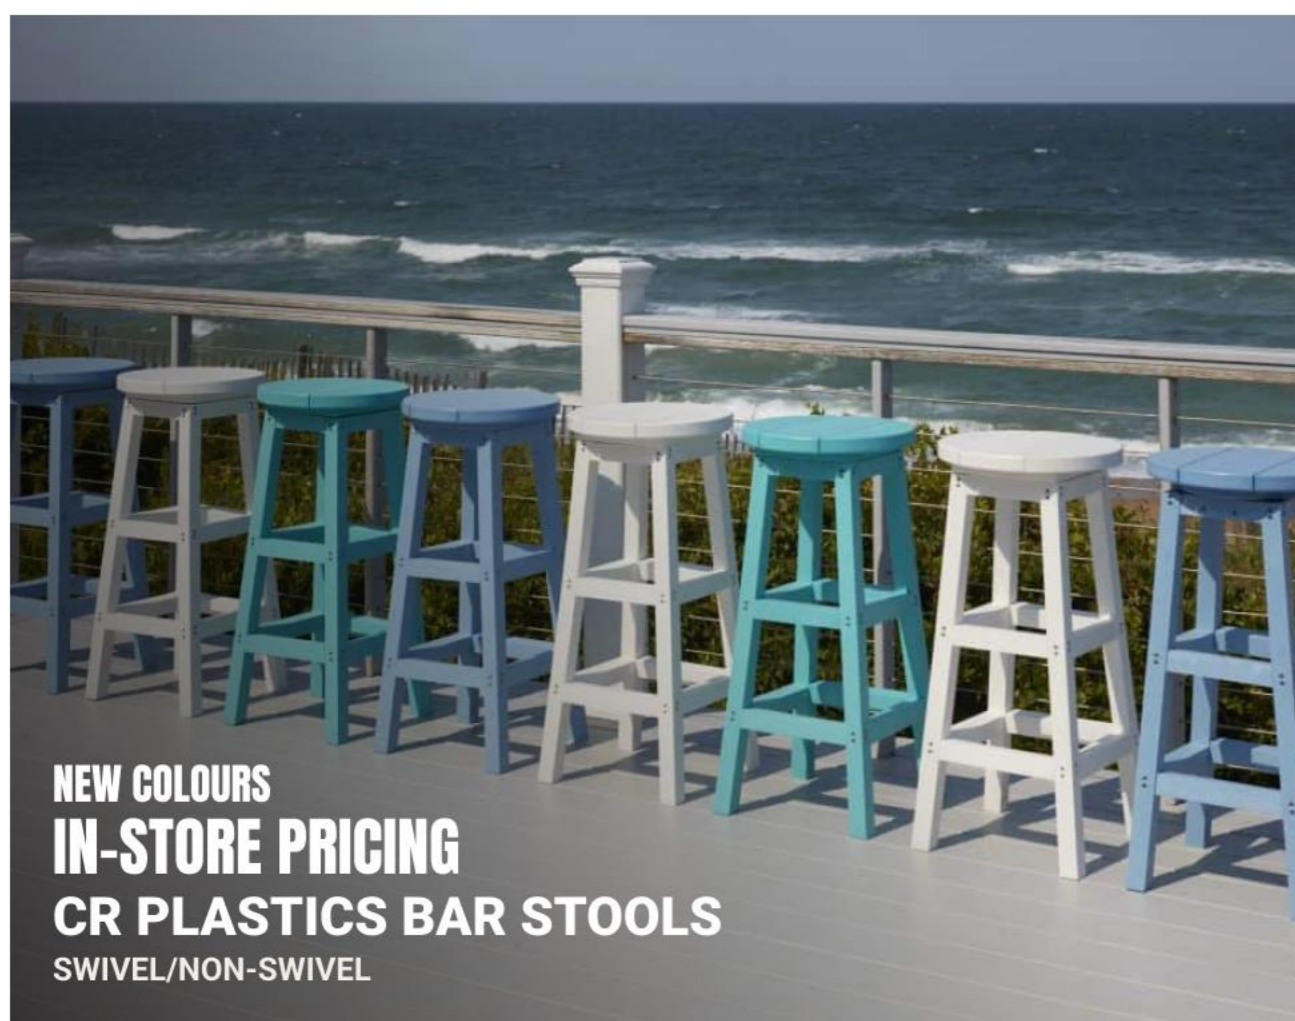

IN-STORE PRICING
CR PLASTICS MODERN ADIRONDACK CHAIR