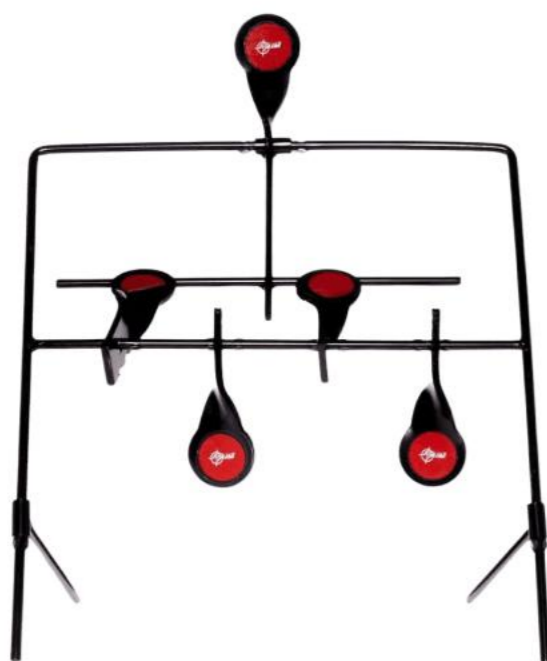

SAVE $10

$19.99 ~~$29.99~~

ALLEN RESETTING SPINNER TARGET

Used with rimfire .22 cal. rifles/pistols and air guns

92376