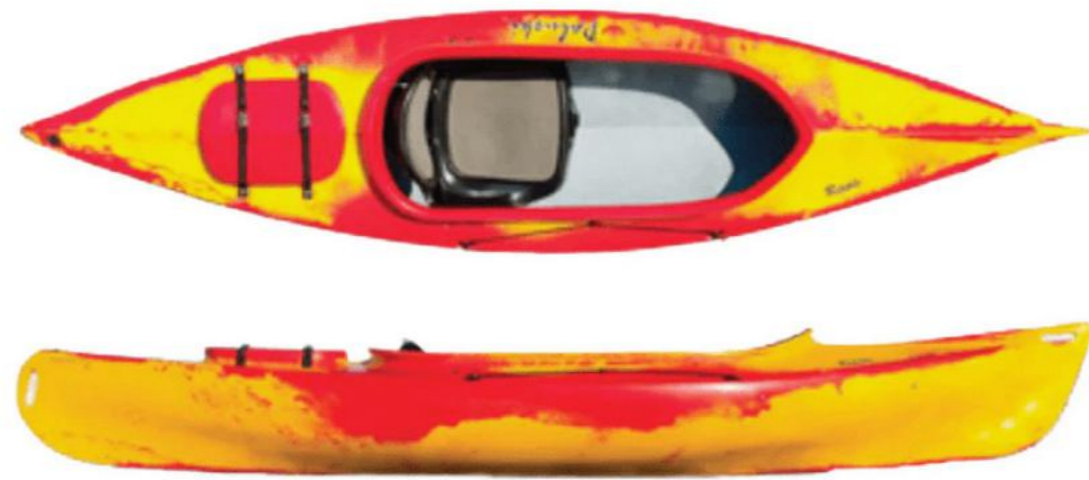

CANADIAN MADE
SAVE \$235

\$649.99 ~~\$885.00~~

PALUSKI RIPPLE 10FT KAYAK

ASSORTED COLORS

Suitable for beginners and designed for long distances and gear

98624

CANADIAN MADE
SAVE \$300

\$699.99 ~~\$999.99~~