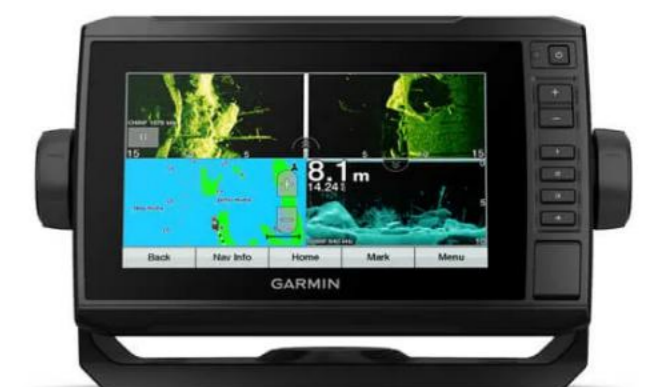

AQUA VU MICRO STEALTH 4.3 UNDERWATER CAMERA

Full Colour Micro Camera with 50-feet of durable cable

90348

GARMIN

\$249.99

GARMIN STRIKER VIVID 4CV SONAR/GPS COMBO

4 in screen sonar/ waypoint map

111346

GARMIN

SAVE \$200

\$1,159.99 ~~\$1,359.99~~

GARMIN ECHOMAP UHD 75SV

ECHOMAP UHD 75sv with LakeVü G3 for Canada. GT56UHD-TM transducer

111362

GARMIN

SAVE \$50

\$439.99 ~~\$489.99~~

GARMIN RINO 700 HANDHELD GPS/RADIO

Internal lithium-ion battery can provide up to 13hrs of battery life

113039

GARMIN

SAVE \$50

\$669.99 ~~\$719.99~~

GARMIN RINO 750 HANDHELD GPS/RADIO