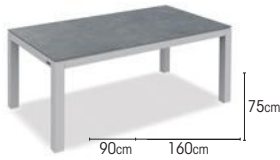

dining table

			90x160cm	100x220cm
charcoal	teak	08-000390		08-000384
charcoal	ceramic calacatta	08-000411		08-000416
charcoal	ceramic ash grey	08-000409		08-000434
charcoal	ceramic black marble	08-000410		08-000435
charcoal	ceramic graphite grey	08-000480		08-000481
black	teak	08-000389		08-000383
black	ceramic calacatta	08-000402		08-000403
black	ceramic ash grey	08-000398		08-000399
black	ceramic black marble	08-000406		08-000407
black	ceramic graphite grey	08-000476		08-000477
white	teak	08-000391		08-000385
white	ceramic calacatta	08-000419		08-000424
white	ceramic ash grey	08-000417		08-000428
white	ceramic black marble	08-000418		08-000429