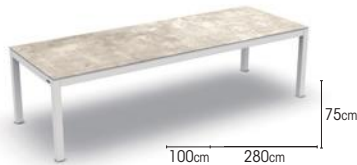

dining table

			100x280cm
charcoal	teak	08-000387	
charcoal	ceramic calacatta	08-000415	
charcoal	ceramic ash grey	08-000432	
charcoal	ceramic black marble	08-000433	
charcoal	ceramic graphite grey	08-000482	
black	teak	08-000386	
black	ceramic calacatta	08-000404	
black	ceramic ash grey	08-000400	
black	ceramic black marble	08-000408	
black	ceramic graphite grey	08-000478	
white	teak	08-000388	
white	ceramic calacatta	08-000423	
white	ceramic ash grey	08-000430	
white	ceramic black marble	08-000431