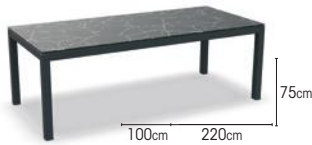

DANLI

FRAME powder coated aluminium
alu charcoal mat
alu black mat
alu white mat

TABLE TOPS
ceramic black marble
ceramic calacatta
ceramic ash grey
ceramic graphite grey
teak

ITEMS
dining table

			100x100cm
charcoal	ceramic calacatta	08-000412	
charcoal	ceramic ash grey	08-000413	
charcoal	ceramic black marble	08-000414	
charcoal	ceramic graphite grey	08-000479	
black	ceramic calacatta	08-000401	
black	ceramic ash grey	08-000397	
black	ceramic black marble	08-000405	
black	ceramic graphite grey	08-000475	
white	ceramic calacatta	08-000422	
white	ceramic ash grey	08-000420	
white	ceramic black marble	08-000421	

dining table

			90x160cm	100x220cm
charcoal	teak	08-000390		08-000384
charcoal	ceramic calacatta	08-000411		08-000416
charcoal	ceramic ash grey	08-000409		08-000434
charcoal	ceramic black marble	08-000410		08-000435
charcoal	ceramic graphite grey	08-000480		08-000481
black	teak	08-000389		08-000383
black	ceramic calacatta	08-000402		08-000403
black	ceramic ash grey	08-000398		08-000399
black	ceramic black marble	08-000406		08-000407
black	ceramic graphite grey	08-000476		08-000477
white	teak	08-000391		08-000385
white	ceramic calacatta	08-000419		08-000424
white	ceramic ash grey	08-000417		08-000428
white	ceramic black marble	08-000418		08-000429

dining table