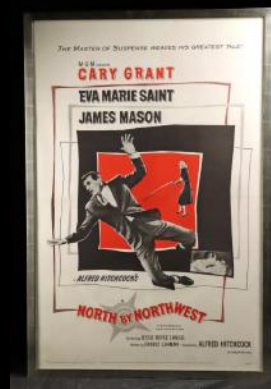

475. Alfred Hitchcock "North by Northwest" Movie Poster (1958)

Ca. 1950 - 2000 CE , 28.75" x 43"

Est. $1,000 – $1,500