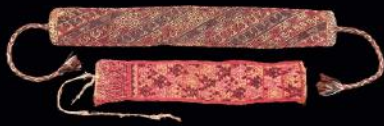

194. Inca Decorated Textile Sash Belts (2)

Inca Empire, ca. 1000 - 1425 CE

Est. $800 - $1,200