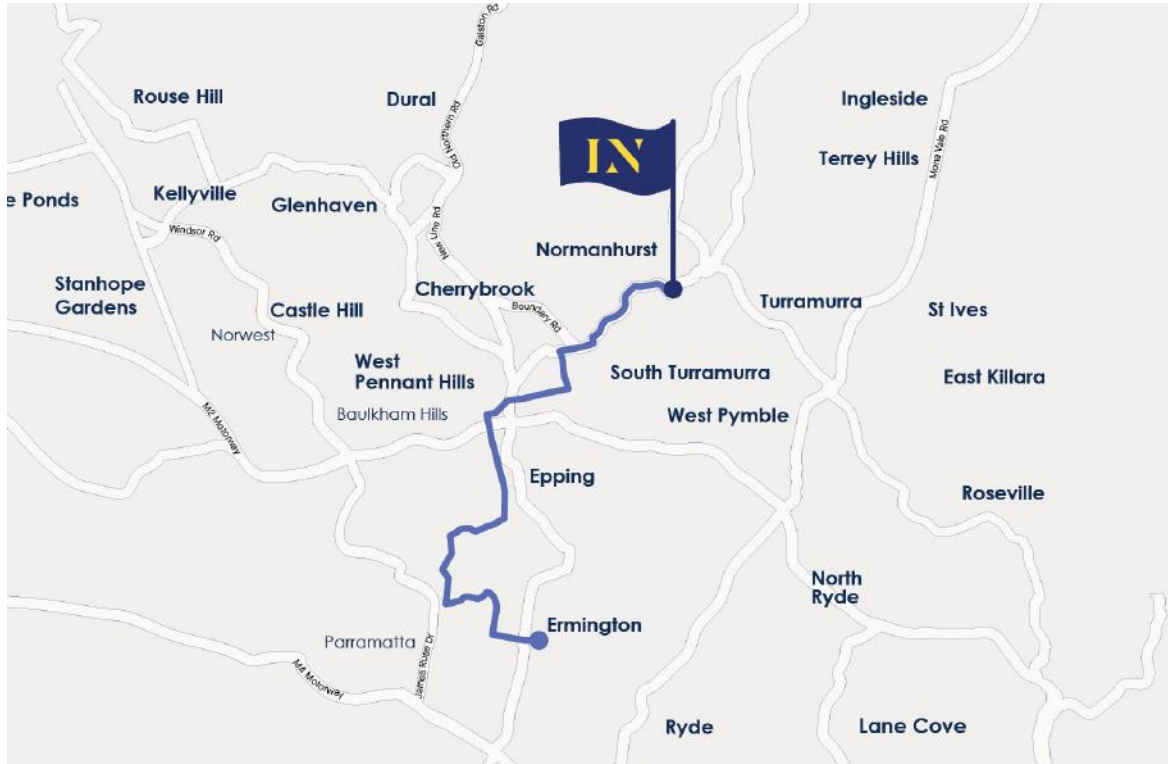

Ermington Service

Bus Stop	AM	Bus Stop	PM
Ermington, Victoria Rd at Betty Cuthbert Ave Shops	7:01	Ermington, Victoria Rd at Spurway St	4:11
Rydalmere, Victoria Rd at Rydalmere PS	7:02	Rydalmere, Victoria Rd at Pine Ln	4:09
Rydalmere, Park Rd at Calder Rd	7:07	Rydalmere, Park Rd before Calder Rd	4:05
Dundas, Kissing Point Rd opp Bells Rd	7:11	Oatlands, Kissing Point Rd at Bells Rd	4:03
Oatlands, Bettington Rd opp Nioka Ct	7:18	Oatlands, Kissing Point Rd at Bells Rd	3:58
Carlingford, Pennant Hills Rd opp Charles St	7:22	Carlingford, Pennant Hills Rd at Charles St	3:55
Carlingford, Jenkins Rd after Baker St	7:24	Carlingford, Jenkins Rd opp Baker St	3:51
Carlingford, Oakes Rd after Murray Farm Rd	7:28	Carlingford, Oakes Rd at Murray Farm Rd	3:46
Beecroft, Copeland Rd before Cardinal Ave	7:37	Beecroft, Copeland Rd opp Cardinal Ave	3:40
Loreto Normanhurst	8:00	Loreto Normanhurst	3:25