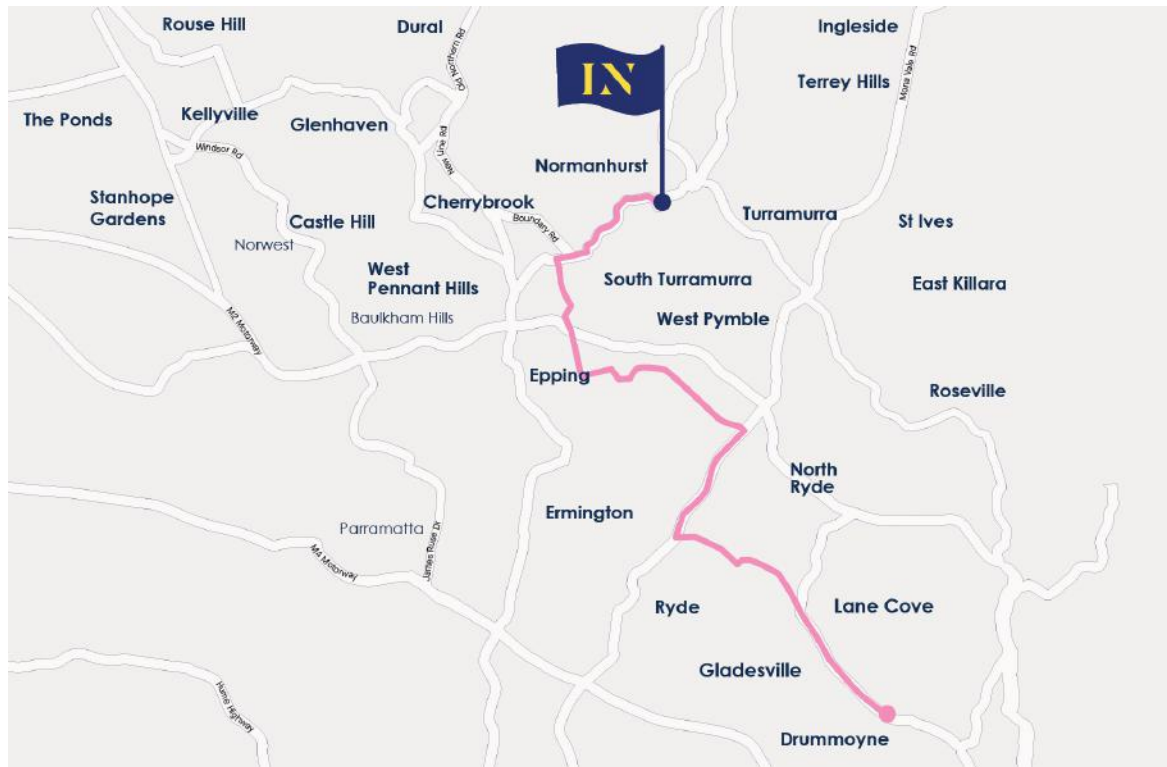

Drummoyne & Gladesville Service