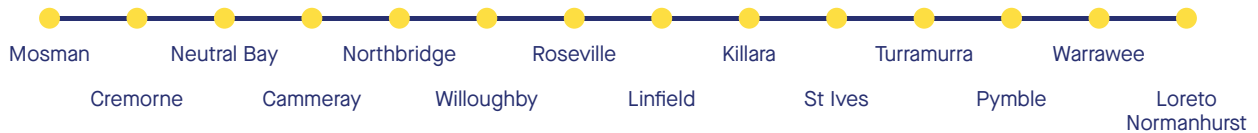

Mosman & North Shore Service