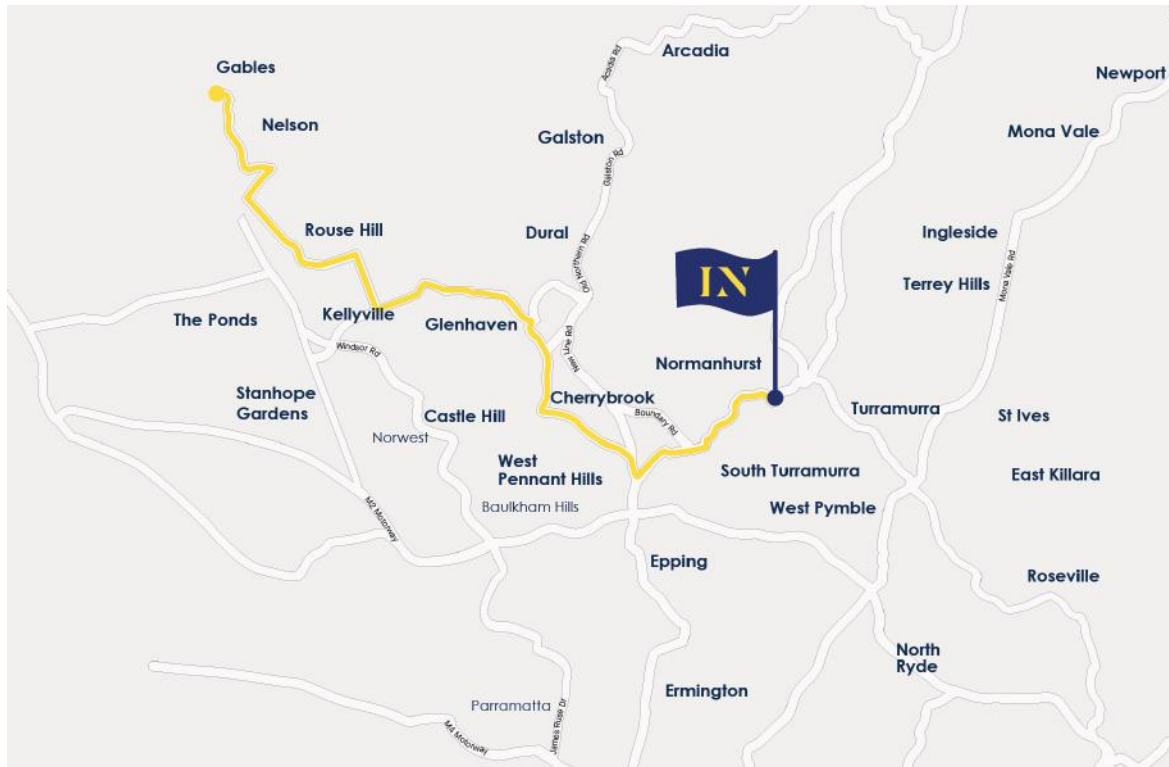

Box Hill Service