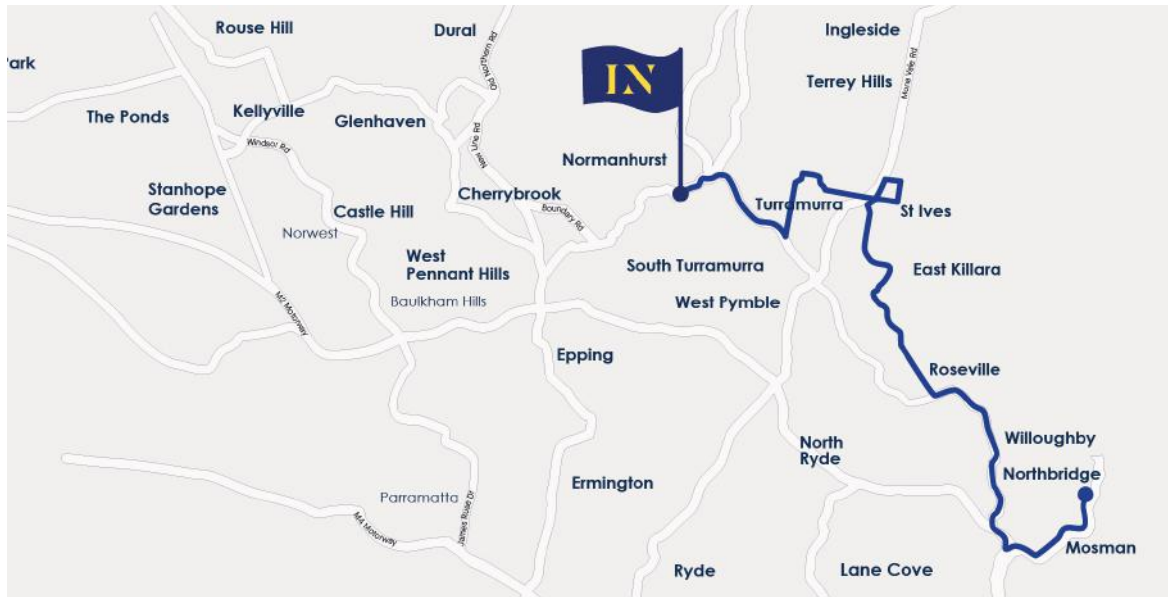

Mosman & North Shore Service