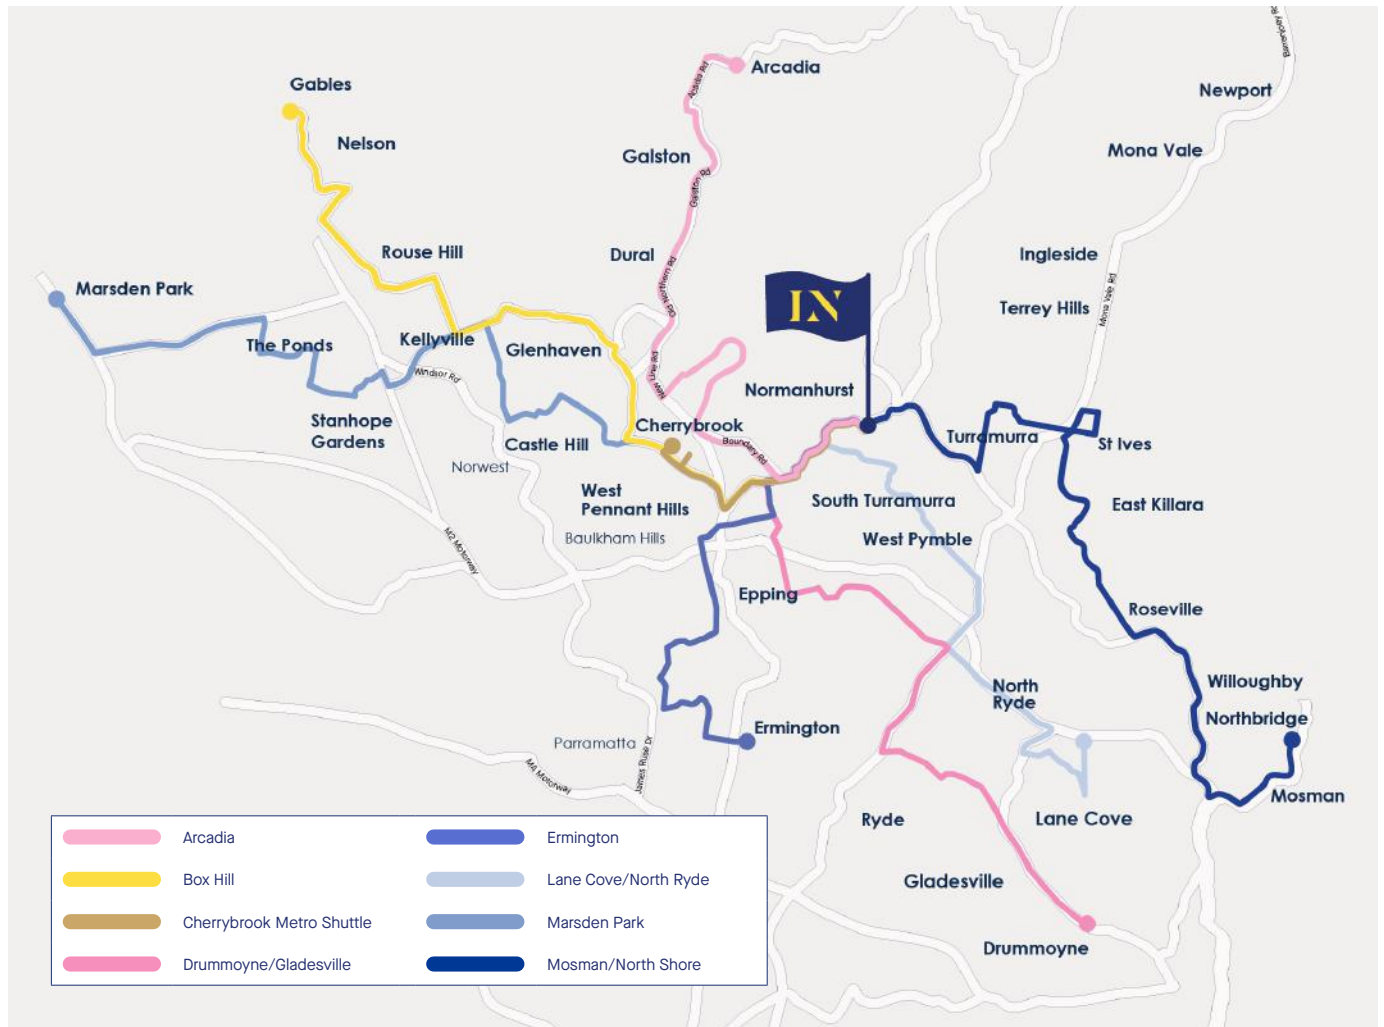

Private Bus Service

Loreto Normanhurst provides eight dedicated private buses for transport to and from the School. Chartered by North Sydney Bus Charters, buses are air conditioned, fitted with seat belts and are clearly branded as Loreto Normanhurst buses. Buses operate each day during the school term, dropping students at Loreto Normanhurst by 8:10am and departing each afternoon at 3:25pm.

Students from Year 5 to 12 can subscribe to use the Loreto Normanhurst Private Bus. All students using the Private Bus Service must carry their Student ID Card and use it to tap on and off each bus ride.

Bus Routes

For bus timetables, please refer to the information beginning on Page 4.

- Arcadia
- Box Hill
- Cherrybrook Metro Shuttle
- Drummoyne/Gladesville
- Ermington
- Lane Cove/North Ryde
- Marsden Park
- Mosman/North Shore

LN Bus Routes