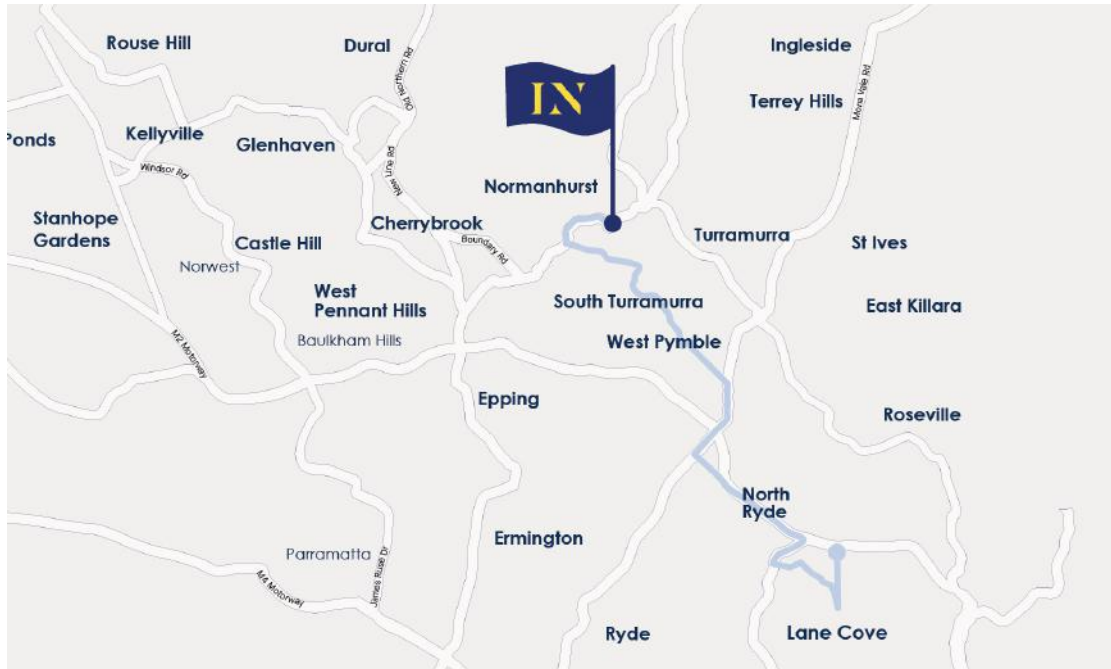

Lane Cove & North Ryde Service