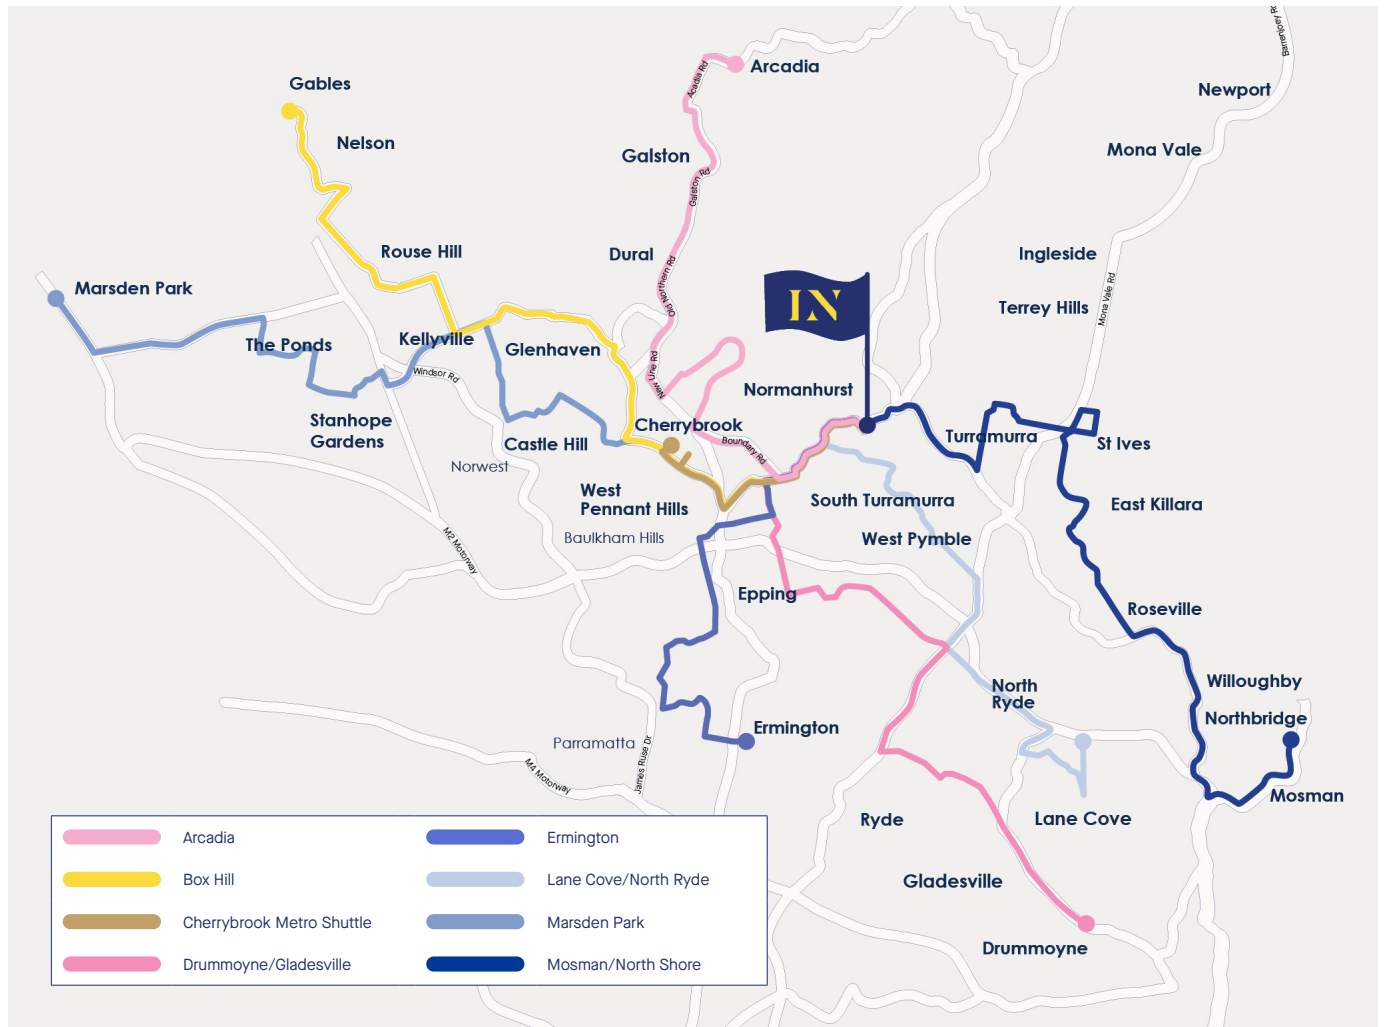

Private Bus Service

Loreto Normanhurst provides eight dedicated private buses for transport to and from the School. Chartered by North Sydney Bus Charters, buses are air conditioned, fitted with seat belts and are clearly branded as Loreto Normanhurst buses. Buses operate each day during the school term, dropping students at Loreto Normanhurst by 8:10am and departing each afternoon at 3:25pm.

Students from Year 5 to 12 can subscribe to use the Loreto Normanhurst Private Bus. All students using the Private Bus Service must carry their Student ID Card and use it to tap on and off each bus ride.

Bus Routes

For bus timetables, please refer to the information beginning on Page 4.

- Arcadia
- Box Hill
- Cherrybrook Metro Shuttle
- Drummoyne/Gladesville
- Ermington
- Lane Cove/North Ryde
- Marsden Park
- Mosman/North Shore

LN Bus Routes