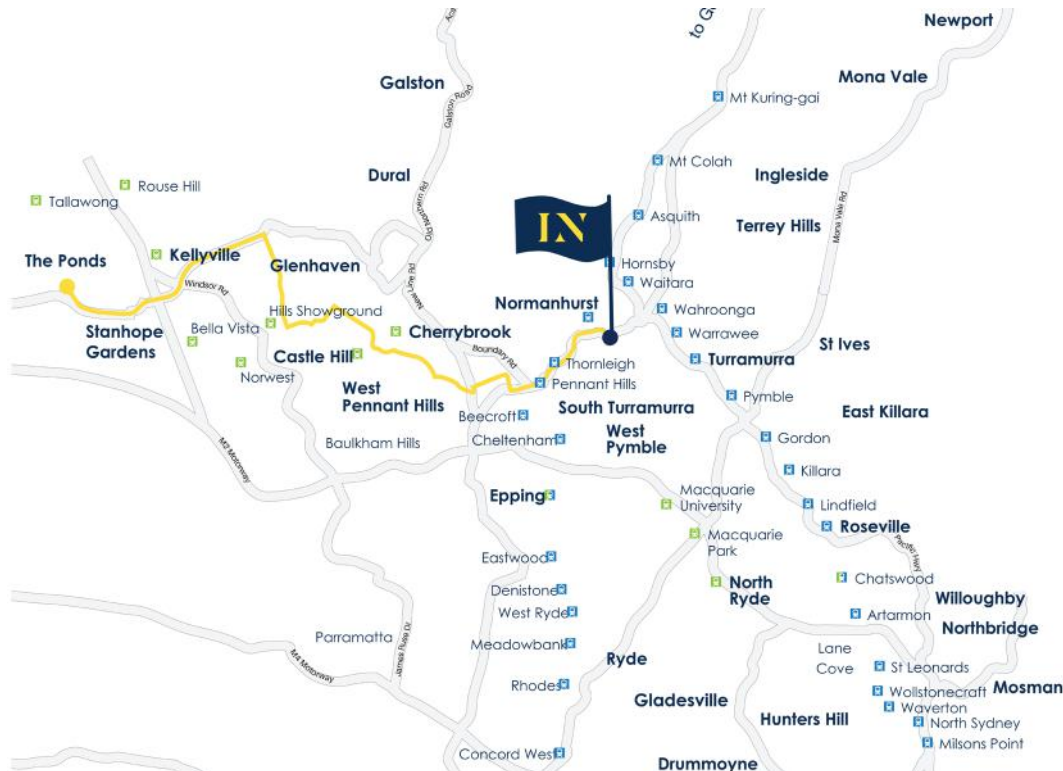

Hills District Service