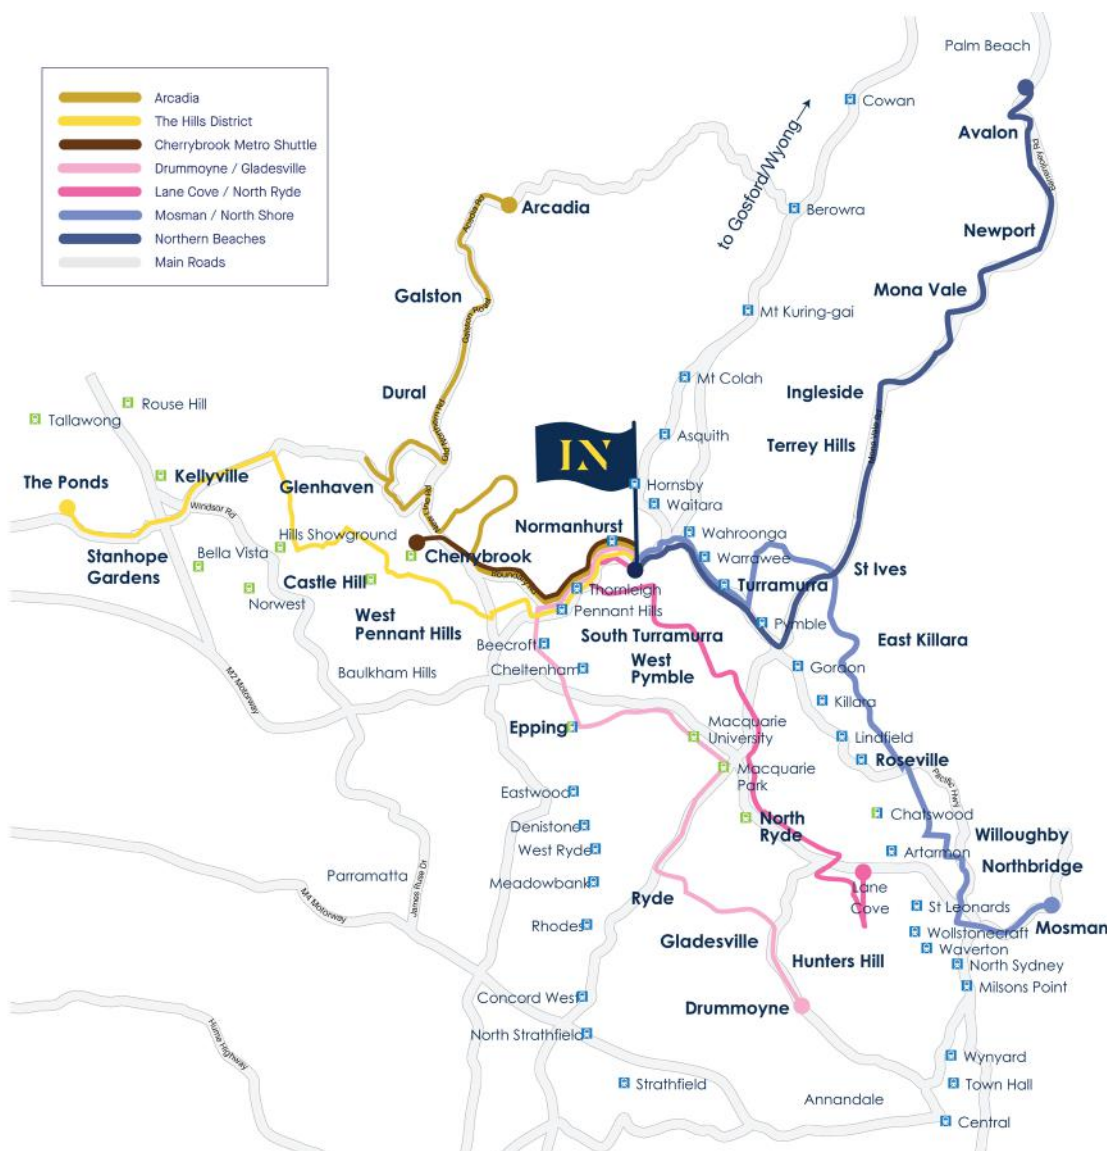

Private Bus Service

Loreto Normanhurst provides seven dedicated private buses for transport to and from the School. Chartered by North Sydney Bus Charters, buses are air conditioned, fitted with seat belts and are clearly branded as Loreto Normanhurst buses. Buses operate each day during the school term, dropping students at Loreto Normanhurst by 8.10am and departing each afternoon at 3.25pm.

Students from Years 5-12 can subscribe to use the Loreto Normanhurst Private Bus. All students using the Private Bus Service must carry their Student ID Card and use it to tap on and off each bus ride.

Bus Routes

For bus timetables, please refer to the information beginning on Page 4.

- **ARCADIA**
- **THE HILLS DISTRICT**
- **CHERRYBROOK METRO SHUTTLE**
- **DRUMMOYNE / GLADESVILLE**
- **LANE COVE/NORTH RYDE**
- **MOSMAN/NORTH SHORE**
- **NORTHERN BEACHES**

LN Bus Routes