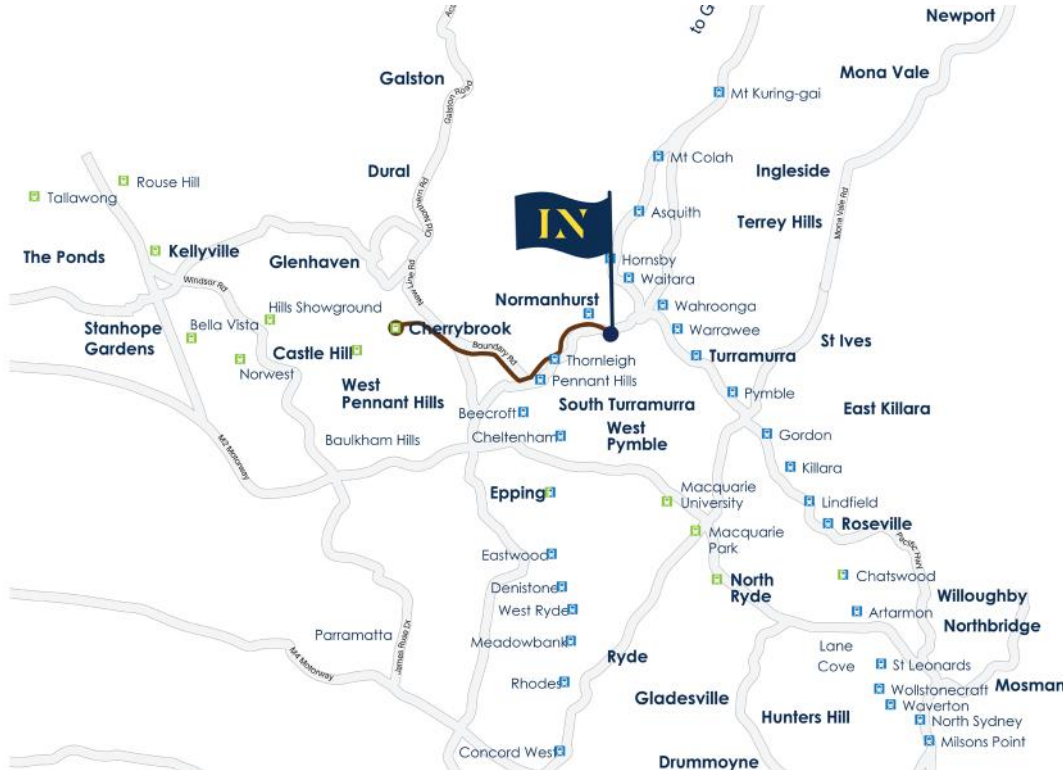

Hills District Service

Bus Stop	AM	PM
The Ponds Boulevard, The Ponds Near Stanhope Parkway	7:00	4:20
Perfection Avenue (between Yarrandale Street/Tilbury Avenue)	7:03	4:17
Santha Riley Drive near corner of Redden Drive	7:08	4:12
Green Road near President Road	7:13	4:07
Green Road, after Eric Cooper Dr (AM Only)	7:14	-
Green Road, Centenary of Anzac Reserve (PM Only)	-	4:06
Showground Road near Kings Road	7:18	4:02
Tuckwell Road, near Ashmead Avenue	7:21	4:01
Tuckwell Road, near Surrey Avenue	7:22	4:00
Old Northern Road outside St Bernadette's Primary School	7:28	3:52
Castle Hill Road, Koala Park	7:35	3:45
Victoria Road near Keelindi Road	7:40	3:30
Loreto Normanhurst	8:00	3:25

Cherrybrook Metro Shuttle Service

Cherrybrook Metro Station

Loreto Normanhurst

Bus Stop	AM
Cherrybrook Metro Station	7:00
Loreto Normanhurst	7:20
Cherrybrook Metro Station	7:45
Loreto Normanhurst	8:05
Bus Stop	PM
Loreto Normanhurst	3:35
Cherrybrook Metro Station	3:55
Loreto Normanhurst	4:20
Cherrybrook Metro Station	4:40
Loreto Normanhurst	5:10
Cherrybrook Metro Station	5:30

Drummoyne & Gladesville Service

Bus Stop	AM	PM
Drummoyne – Victoria Road (Corner Lyons Road heading north)	7:00	4:28
Hunters Hill – Ryde Road, Opposite Hunters Hill Hotel	7:05	4:20
Ryde Road, near Farnell Street	7:07	4:16
Ryde Road, Monash Park	7:09	4:15
Victoria Road, Ryde Aquatic Centre	7:15	4:12
Buffalo Road, near Crescent Avenue	7:20	4:07
Buffalo Road, near Smith Street	7:21	4:06
Lane Cove Road, near Quarry Road	7:24	4:03
Lane Cove Road, near Bridge Road	7:25	4:02
Lane Cove Road, near Coxs Road	7:28	3:58
Epping Road, near pedestrian overpass	7:37	3:55
Beecroft Road, Epping Train Station	7:45	3:45
Loreto Normanhurst	8:00	3:25