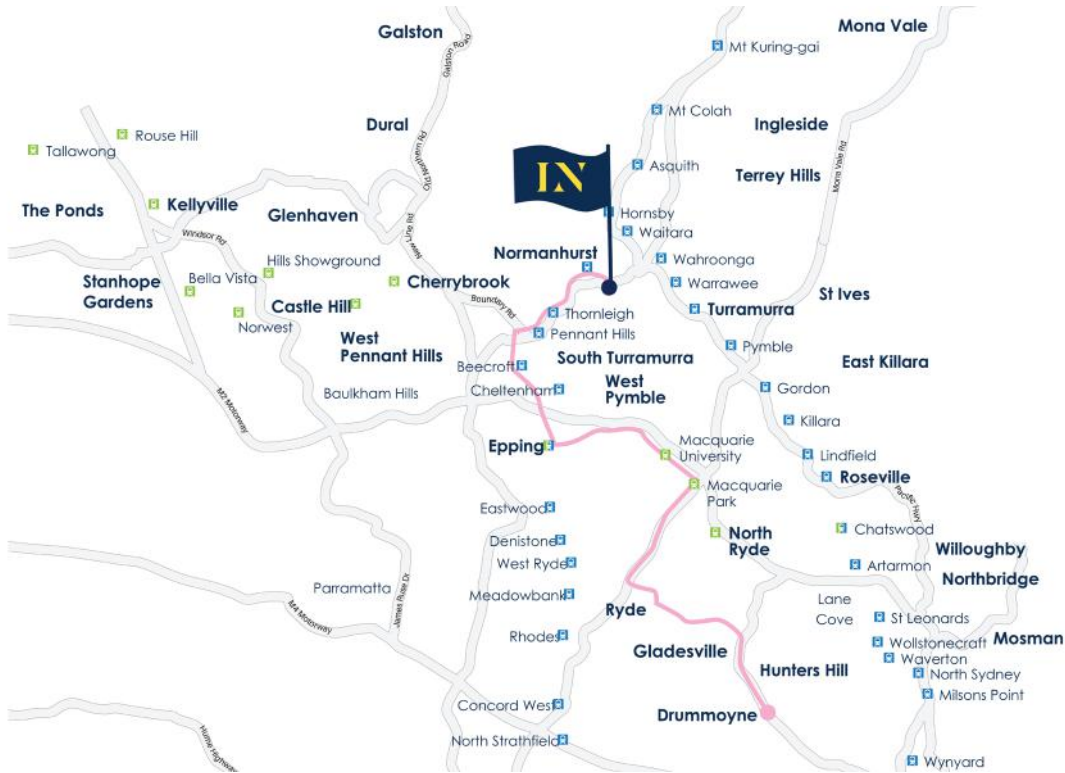

Cherrybrook Metro Shuttle Service

Cherrybrook Metro Station

Loreto Normanhurst

Bus Stop	AM
Cherrybrook Metro Station	7:00
Loreto Normanhurst	7:20
Cherrybrook Metro Station	7:45
Loreto Normanhurst	8:05
Bus Stop	PM
Loreto Normanhurst	3:35
Cherrybrook Metro Station	3:55
Loreto Normanhurst	4:20
Cherrybrook Metro Station	4:40
Loreto Normanhurst	5:10
Cherrybrook Metro Station	5:30

Drummoyne & Gladesville Service

Bus Stop	AM	PM
Drummoyne – Victoria Road (Corner Lyons Road heading north)	7:00	4:28
Hunters Hill – Ryde Road, Opposite Hunters Hill Hotel	7:05	4:20
Ryde Road, near Farnell Street	7:07	4:16
Ryde Road, Monash Park	7:09	4:15
Victoria Road, Ryde Aquatic Centre	7:15	4:12
Buffalo Road, near Crescent Avenue	7:20	4:07
Buffalo Road, near Smith Street	7:21	4:06
Lane Cove Road, near Quarry Road	7:24	4:03
Lane Cove Road, near Bridge Road	7:25	4:02
Lane Cove Road, near Coxs Road	7:28	3:58
Epping Road, near pedestrian overpass	7:37	3:55
Beecroft Road, Epping Train Station	7:45	3:45
Loreto Normanhurst	8:00	3:25