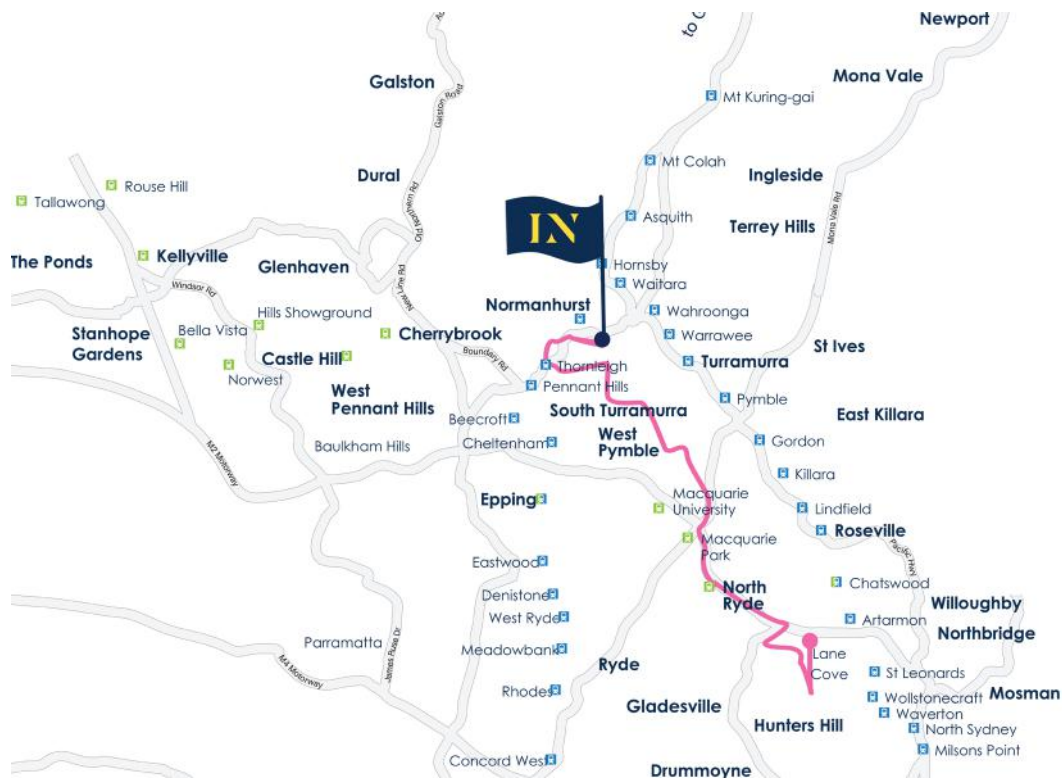

Lane Cove & North Ryde Service

Bus Stop	AM	PM
Lane Cove Shops, Longueville Road, near Central Avenue	6:56	4:05
Longueville - Kenneth Street, near Kingsford Smith Oval	7:00	4:01
Lane Cove - Kenneth Street, Central Park	7:01	4:00
River Road West near Tamborine Bay Road	7:03	3:58
Burns Bay Road near Cullen Street	7:06	3:55
Epping Road before Pittwater Road	7:13	3:50
Epping Road after Wicks Road	7:15	3:48
Lane Cove Road outside Railway Station near Waterloo Rd	7:23	3:45
West Pymble - Yanko Road and Andrew Avenue	7:25	3:42
West Pymble - Yanko Road near Malroy Avenue	7:26	3:41
Comenarra Parkway near Hudson Close	7:30	3:40
South Turramurra, Kissing Point Rd at South Turramurra Shops	7:32	3:39
Fox Valley Shops, Comenarra Parkway	7:32	3:38
Comenarra Parkway near Butterfield Street (PM only)	-	3:36
Loreto Normanhurst	8:00	3:25