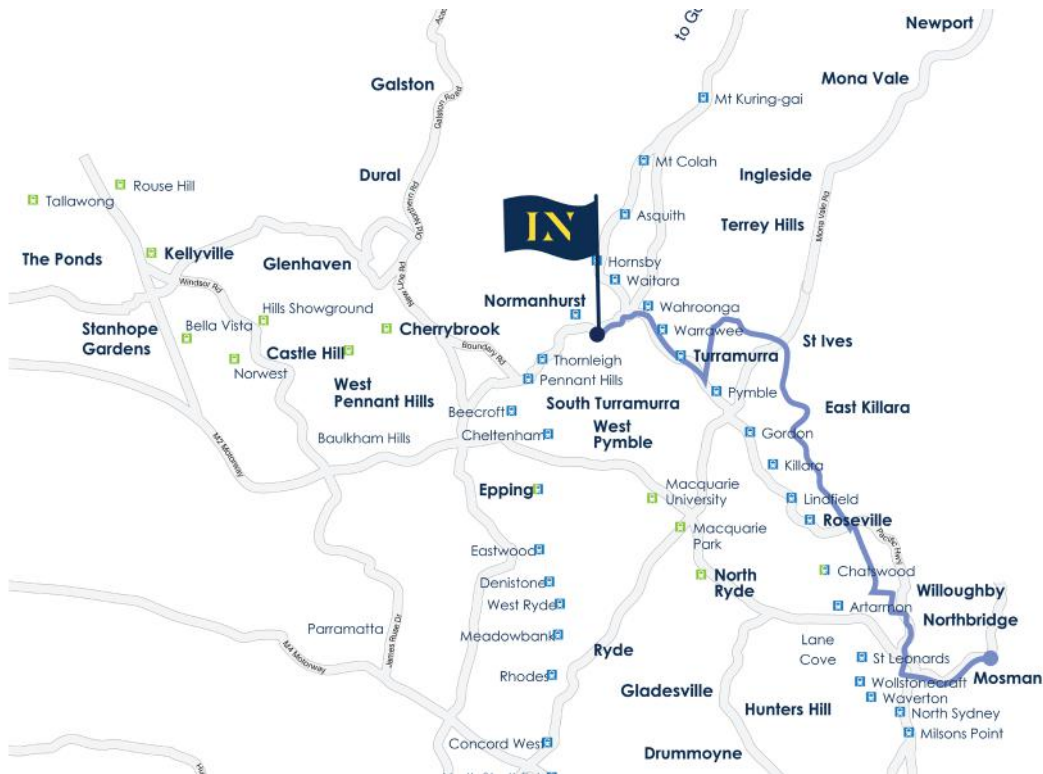

Drummoyne & Gladesville Service

Bus Stop	AM	PM
Drummoyne – Victoria Road (Corner Lyons Road heading north)	7:00	4:28
Hunters Hill – Ryde Road, Opposite Hunters Hill Hotel	7:05	4:20
Ryde Road, near Farnell Street	7:07	4:16
Ryde Road, Monash Park	7:09	4:15
Victoria Road, Ryde Aquatic Centre	7:15	4:12
Buffalo Road, near Crescent Avenue	7:20	4:07
Buffalo Road, near Smith Street	7:21	4:06
Lane Cove Road, near Quarry Road	7:24	4:03
Lane Cove Road, near Bridge Road	7:25	4:02
Lane Cove Road, near Coxs Road	7:28	3:58
Epping Road, near pedestrian overpass	7:37	3:55
Beecroft Road, Epping Train Station	7:45	3:45
Loreto Normanhurst	8:00	3:25

Mosman & North Shore Service

Bus Stop	AM	PM
Mosman, Pearl Bay Ave Corner Moss Lane	6:55	4:30
Spit Road, near Bickell Road	6:59	4:26
Spit Road, near Military Road	7:02	4:23
Military Road, near Spofforth Street	7:05	4:20
Military Road, near Rangers Road	7:07	4:18
Military Road, near Watson Street	7:08	4:16
Northbridge – Strathallen Avenue and Sailors Bay Road	7:15	4:09
Willoughby – Eastern Valley Way, near Victoria Avenue	7:21	4:03
Roseville - Addison Ave, at Babbage Rd	7:24	3:57
Roseville – Archbold Road & Woodlands Avenue	7:28	3:53
East Killara – Birdwood Ave & Koola Avenue	7:32	3:50
St Ives – Eastern Arterial Road, after Barra Brui Cres (AM Only)	7:35	-
St Ives – Eastern Arterial Road, opposite Barra Brui Cres (PM Only)	-	3:47
St Ives – Killeaton Street & Memorial Avenue	7:40	3:45
Turramurra – Bobbin Head Road, near Spurwood Road	7:50	3:40
Turramurra Railway Station – bus stop Pacific Hwy	7:55	3:35
Warrawee Public School – Pacific Hwy	7:57	3:34
Loreto Normanhurst	8:00	3:25