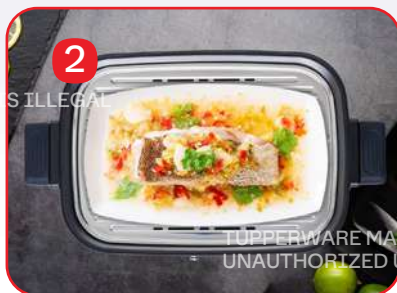

Steaming Rack

Steam ingredients to perfection while preserving natural flavors and nutrients.

Grill Plate

Create restaurant-style grilled dishes at home, perfect for any meal of the day.

FREE

Worth RM/ERM440.10