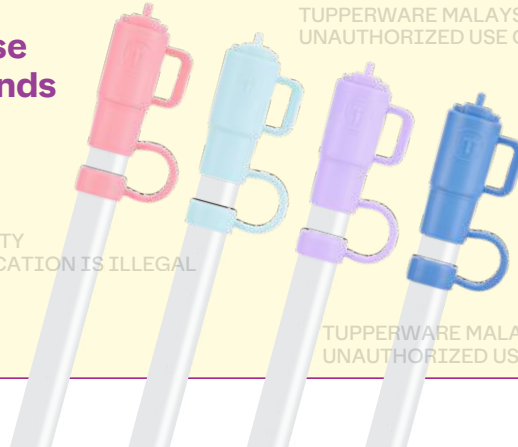

JUNE 2026 PWP Deals!

With every purchase of Tupperware Brands products worth RM/ERM288*

(*Exc nett-priced items)

TUPPERWARE MALAYSIA PROPERTY
UNAUTHORIZED USE OR MODIFICATION IS ILLEGAL

TUPPERWARE MALAYSIA PROPERTY
UNAUTHORIZED USE OR MODIFICATION IS ILLEGAL

TUPPERWARE MALAYSIA PROPERTY
UNAUTHORIZED USE OR MODIFICATION IS ILLEGAL

1118 5920
Big T Straw Cover (4)
Retail RM / ERM28.80

NOW
RM / ERM19.90 Nett

With every purchase of Tupperware Brands products worth RM/ERM388**

(*Exc nett-priced & PWP items)

TUPPERWARE MALAYSIA PROPERTY
UNAUTHORIZED USE OR MODIFICATION IS ILLEGAL