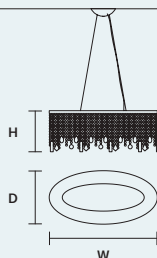

CRISTALLE S 4/80/30 OV

w 80 cm / 31.50"
D 40 cm / 15.70"
H 30 cm / 11.80"
■ 11 kg / 24.30 lb

STANDARD LIGHTING
4×E27×20 W MAX (NOT INCL.)