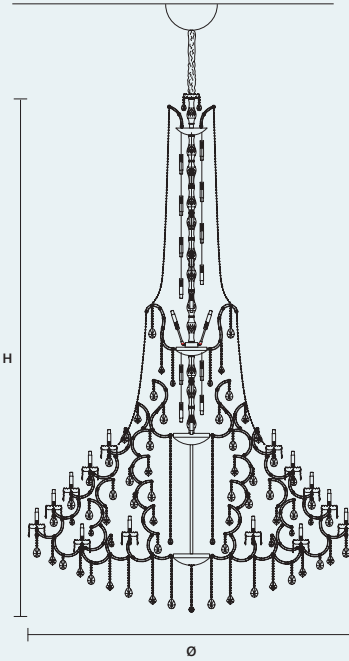

**AQABA S 70/245/290**

∅ 245 cm / 96.50"  
H 290 cm / 114.20"  
■ 233 kg / 512.60 lb

INTEGRATED LED LIGHTING 

RGB-W 70×LED SOURCE - 595 W TOT

DW 70×LED SOURCE - 567 W TOT

STANDARD LIGHTING 

70×E14×10 W MAX (NOT INCL.)

**AQABA S 116/245/400**

∅ 253 cm / 99.60"  
H 400 cm / 157.50"  
■ 200 kg / 440.00 lb

INTEGRATED LED LIGHTING 

RGB-W 116×LED SOURCE - 986 W TOT

DW 116×LED SOURCE - 939,6 W TOT

STANDARD LIGHTING 

116×E14×10 W MAX (NOT INCL.)

**AQABA PL 5/82/36**

∅ 82 cm / 32.30"  
 H 36 cm / 14.20"  
 ■ 15 kg / 33.00 lb

INTEGRATED LED LIGHTING **CE** **ETL**

RGB-W 5×LED SOURCE - 42,5 W TOT

DW 5×LED SOURCE - 40,5 W TOT

STANDARD LIGHTING **CE** **ETL**