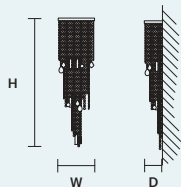

CRISTALLE
A 8/25/70 CE ENEC

W 25 cm / 9.80"
D 12 cm / 4.70"
H 70 cm / 27.60"
■ 4,5 kg / 9.90 lb

STANDARD LIGHTING
8×G9×10 W MAX (NOT INCL.)