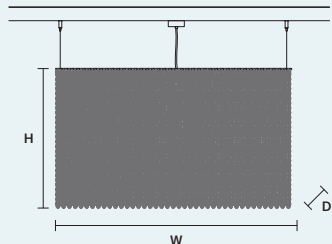

CUBO S/LONG/R

W 100 cm / 39.40"
D 25 cm / 9.80"
H 60 cm / 23.60"

STANDARD LIGHTING

18×E14×10 W MAX (NOT INCL.)