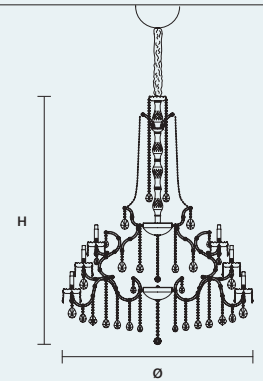

AQABA S 32/130/170

∅ 134 cm / 52.80"
H 170 cm / 66.90"
■ 45 kg / 99.00 lb

INTEGRATED LED LIGHTING
RGB-W 32×LED SOURCE - 272 W TOT
DW 32×LED SOURCE - 259,2 W TOT
STANDARD LIGHTING
32×E14×10 W MAX (NOT INCL.)