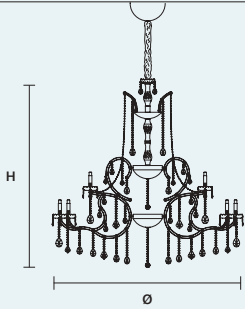

AQABA S 36/165/160

∅ 165 cm / 65.00"
H 160 cm / 63.00"
■ 90 kg / 198.00 lb

INTEGRATED LED LIGHTING

RGB-W 36×LED SOURCE - 306 W TOT

DW 36×LED SOURCE - 291,6 W TOT

STANDARD LIGHTING

36×E14×10 W MAX (NOT INCL.)