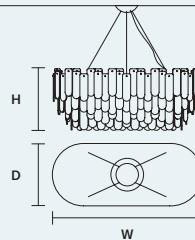

ROYALE S 24/120/50 OV

W 120 cm / 47.20"
D 50 cm / 19.70"
H 50 cm / 19.70"
■ 56 kg / 123.20 lb

STANDARD LIGHTING
24×E14×10 W MAX (NOT INCL.)