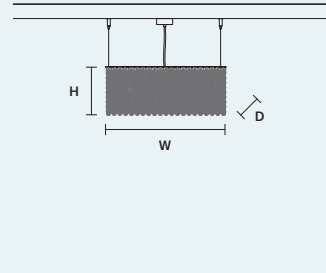

W 25 cm / 9.80"  
D 25 cm / 9.80"  
H 80 cm / 31.50"

STANDARD LIGHTING  
10×E14×10 W MAX (NOT INCL.)

**CUBO S/SQUARE/ LARGE 20** 

W 50 cm / 19.70"  
D 50 cm / 19.70"  
H 20 cm / 7.90"

STANDARD LIGHTING  
12×E14×10 W MAX (NOT INCL.)