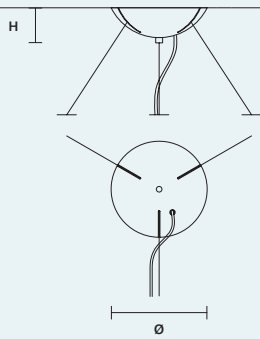

## SINGLE CANOPY

SIZE	
Ø	18 cm / 7.10"
H	6 cm / 2.40"

FINISHINGS
● G04

PRODUCT NAME
CRISTALLE S 6/33/210
CRISTALLE S 8/60/30 RD
CRISTALLE S 10/80/35 RD