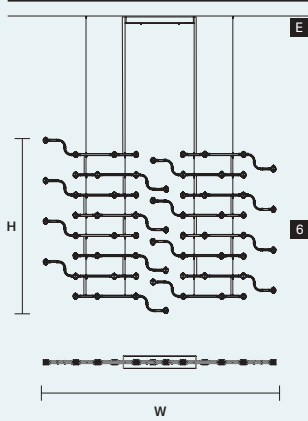

**RAQAM N2
BASIC BATCH A16
MODULO 6 × 16**

W 225 cm / 88.60"
H 155 cm / 61.00"
■ 28 kg / 61.60 lb

INTEGRATED LED LIGHTING

128 LED LIGHTS CRI>85
3000 K - 192 W
24960 NOMINAL LM

**RAQAM N2
BASIC BATCH B8
MODULO 6 × 8**

W 121 cm / 47.60"
H 155 cm / 61.00"
■ 16 kg / 35.20 lb