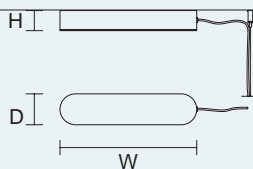

SINGLE CANOPY

SIZE		FINISHINGS	PRODUCT NAME
W	35,5 cm / 14.00"	F04	VEGAS BIL90
D	8 cm / 3.10"		VEGAS BIL140
H	5,2 cm / 2.0"		VEGAS BIL180
			VEGAS S OV85
			VEGAS S OV120
			VEGAS S OV 160