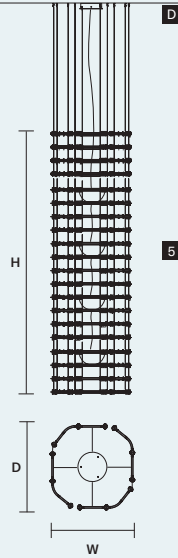

INTEGRATED LED LIGHTING

480 LED LIGHTS CRI>85
3000 K - 720 W
93600 NOMINAL LM

RAQAM P4
BASIC BATCH A
MODULO 7 × 32

∅ 126 cm / 49.60"
H 223 cm / 87.80"
■ 42 kg / 92.40 lb