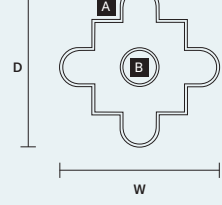

LUSTRALIS M1 TPL

W	319 cm / 125.60"
D	180 cm / 70.90"
H	40 cm / 15.70"
■	202 kg / 445.00 lb

STANDARD INTEGRATED LED LIGHTING
216 W CRI>90
3000 K – 27750 NOMINAL LM

ON REQUEST
216 W CRI>90
2700 K – 26362 NOMINAL LM

LUSTRALIS N2 DBL

W	700 cm / 275.60"
D	160 cm / 63.00"
H	40 cm / 15.70"
■	488 kg / 1076.00 lb

STANDARD INTEGRATED LED LIGHTING
187,2 W CRI>90
3000 K – 24050 NOMINAL LM

ON REQUEST
187,2 W CRI>90
2700 K – 22847 NOMINAL LM

LUSTRALIS O1 SNG

W	201 cm / 79.10"
D	201 cm / 79.10"
H	40 cm / 15.70"
■	101 kg / 223.00 lb

STANDARD INTEGRATED LED LIGHTING
112,4 W CRI>90
3000 K – 14430 NOMINAL LM

ON REQUEST
112,4 W CRI>90
2700 K – 13708 NOMINAL LM

LUSTRALIS O1 TPL

W	362 cm / 142.50"
D	201 cm / 79.10"
H	40 cm / 15.70"
■	216 kg / 476.00 lb

STANDARD INTEGRATED LED LIGHTING
244,8 W CRI>90
3000 K – 31450 NOMINAL LM

ON REQUEST
244,8W CRI>90
2700 K – 29877 NOMINAL LM

MODULES

- **A** **OUTSIDE**
  36 × CORNER 20x20
- **B** **INSIDE**
  4 × CORNER 20x20
  2 × STRAIGHT 100
  2 × STRAIGHT 50

DRIVER

1 × RECESSED

MODULES

- **A** **COMBO A**
  12 × CORNER 20x20
  2 × STRAIGHT 100
  4 × STRAIGHT 50
- **B** **COMBO B**
  4 × CORNER 20x20
  2 × STRAIGHT 50
- **C** **COMBO C**
  4 × CORNER 20x20
  2 × STRAIGHT 100

DRIVER

2 × RECESSED

MODULES

- **A** **OUTSIDE**
  12 × CORNER 20x20
  8 × ARCH 50
- **B** **INSIDE**
  4 × ARCH 50

DRIVER

1 × RECESSED

MODULES

- **A** **OUTSIDE**
  20 × CORNER 20x20
  16 × ARCH 50
- **B** **INSIDE**
  4 × ARCH 50
  4 × STRAIGHT 100

DRIVER

2 × RECESSED