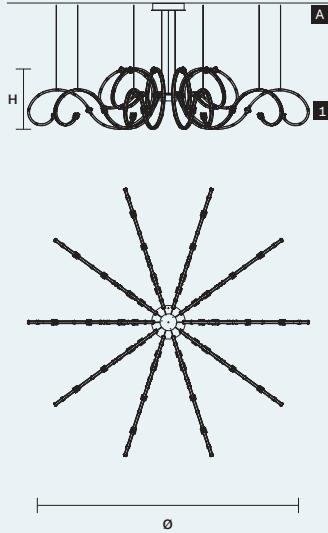

RAQAM Q5
BASIC BATCH E
MODULO 1 × 10

∅ 266 cm / 104.70"
H 55 cm / 21.70"
■ 38 kg / 83.60 lb

INTEGRATED LED LIGHTING

80 LED LIGHTS CRI>85
3000 K – 120 W
15600 NOMINAL LM

MODULES

1 ×10

CANOPY

A ×1
∅ 30 cm / 11.80"
H 6 cm / 2.40"

CABLES

×13 SINGLE STEEL CABLES

RAQAM R1
BASIC BATCH B
MODULO 1 × 32

W 227 cm / 89.40"
D 470 cm / 185.00"
H 223 cm / 87.80"
■ 104 kg / 228.80 lb