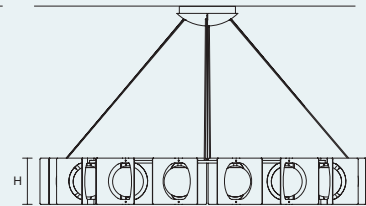

GIROUETTE S16 RD

∅ 152,5 cm / 60.00"
H 21 cm / 8.30"
■ 32 kg / 71.00 lb

STANDARD INTEGRATED LED LIGHTING
72 W CRI>90
3000 K - 7776 NOMINAL LM

ON REQUEST
72 W CRI>90
2700 K - 7424 NOMINAL LM

DIMMABLE
1-10V + PUSH