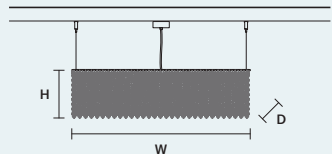

CUBO S/LONG/M

W 75 cm / 29.50"
D 25 cm / 9.80"
H 20 cm / 7.90"

STANDARD LIGHTING

9×E14×10 W MAX (NOT INCL.)