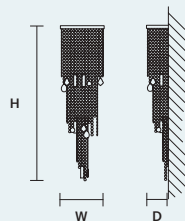

CRISTALLE
A 8/30/103 CE ENEC

W 30 cm / 11.80"
D 17 cm / 6.70"
H 103 cm / 40.60"
■ 5,5 kg / 12.10 lb

STANDARD LIGHTING
8×G9×10 W MAX (NOT INCL.)