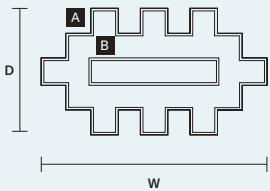

GALASSIA M1 TPL		CE	RoHS
W	319 cm / 125.60"		
D	180 cm / 70.90"		
H	50 cm / 19.70"		
■	130 kg / 287.00 lb		
STANDARD INTEGRATED LED LIGHTING			
216 W CRI>90			
3000 K - 27750 NOMINAL LM			
ON REQUEST			
216 W CRI>90			
2700 K - 26362 NOMINAL LM			

GALASSIA N2 DBL		CE	RoHS
W	700 cm / 275.60"		
D	160 cm / 63.00"		
H	100 cm / 39.40"		
■	350 kg / 772.00 lb		
STANDARD INTEGRATED LED LIGHTING			
187,2 W CRI>90			
3000 K - 24050 NOMINAL LM			
ON REQUEST			
187,2 W CRI>90			
2700 K - 22847 NOMINAL LM			

GALASSIA O1 SNG		CE	RoHS
W	201 cm / 79.10"		
D	201 cm / 79.10"		
H	100 cm / 39.40"		
■	80 kg / 176.00 lb		
STANDARD INTEGRATED LED LIGHTING			
112,4 W CRI>90			
3000 K - 14430 NOMINAL LM			
ON REQUEST			
112,4 W CRI>90			
2700 K - 13708 NOMINAL LM			

GALASSIA O1 TPL		CE	RoHS
W	362 cm / 142.50"		
D	201 cm / 79.10"		
H	100 cm / 39.40"		
■	170 kg / 375.00 lb		
STANDARD INTEGRATED LED LIGHTING			
244,8 W CRI>90			
3000 K - 31450 NOMINAL LM			
ON REQUEST			
244,8 W CRI>90			
2700 K - 29877 NOMINAL LM			

MODULES	
A	OUTSIDE H50 36 × CORNER 20x20
B	INSIDE H50 4 × CORNER 20x20 2 × STRAIGHT 100 2 × STRAIGHT 50
DRIVER	
1 × RECESSED	

MODULES	
A	COMBO A H50 (x4) 12 × CORNER 20x20 2 × STRAIGHT 100 4 × STRAIGHT 50
B	COMBO B H100 (x2) 4 × CORNER 20x20 2 × STRAIGHT 50
C	COMBO C H100 (x1) 4 × CORNER 20x20 2 × STRAIGHT 100
DRIVER	
2 × RECESSED	

MODULES	
A	OUTSIDE H50 12 × CORNER 20x20 8 × ARCH 50
B	INSIDE H100 4 × ARCH 50
DRIVER	
1 × RECESSED	

MODULES	
A	OUTSIDE H50 20 × CORNER 20x20 16 × ARCH 50
B	INSIDE H100 4 × ARCH 50 4 × STRAIGHT 100
DRIVER	
2 × RECESSED