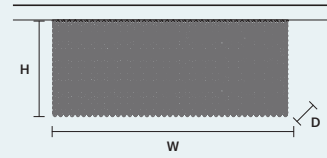

CUBO PL/LONG/Q

W 100 cm / 39.40"
D 25 cm / 9.80"
H 40 cm / 15.70"

STANDARD LIGHTING
18×E14×10 W MAX (NOT INCL.)