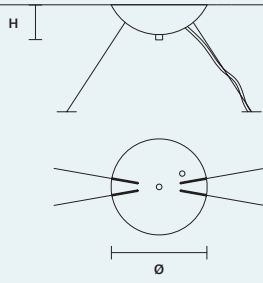

### SINGLE CANOPY

---

---

**SIZE**

---

Ø 18 cm / 7.10"  
H 6 cm / 2.40"

---

**FINISHINGS**