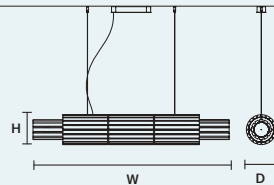

VEGAS BIL 180

W 175 cm / 68.90"
D 27 cm / 10.60"
H 27 cm / 10.60"
■ 58 kg / 128.00 lb

STANDARD INTEGRATED LED LIGHTING
72 W CRI>90
3000 K – 7680 NOMINAL LM

ON REQUEST
72 W CRI>90
2700 K – 7320 NOMINAL LM

DIMMABLE
0-10V