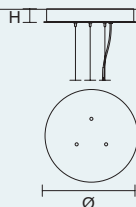

SINGLE CANOPY

SIZE		FINISHINGS	PRODUCT NAME
Ø	30 cm / 11.80"	F04	VEGAS S VRT180
H	4,5 cm / 1.80"