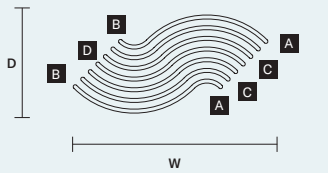

LUSTRALIS R1 DBL		CE	EN
W	486 cm / 191.30"		
D	202 cm / 79.50"		
H	40 cm / 15.70"		
■	635 kg / 1400.00 lb		
STANDARD INTEGRATED LED LIGHTING			
766 W CRI>90			
3000 K – 98420 NOMINAL LM			
ON REQUEST			
766 W CRI>90			
2700 K – 93499 NOMINAL LM			

LUSTRALIS R2 SNG		CE	EN
W	229 cm / 90.20"		
D	116 cm / 45.70"		
H	40 cm / 15.70"		
■	163 kg / 359.00 lb		
STANDARD INTEGRATED LED LIGHTING			
191,5 W CRI>90			
3000 K – 24605 NOMINAL LM			
ON REQUEST			
191,5W CRI>90			
2700 K – 23374 NOMINAL LM			

LUSTRALIS T1 DBL		CE	EN
W	700 cm / 275.60"		
D	320 cm / 126.00"		
H	40 cm / 15.70"		
■	516 kg / 1138.00 lb		
STANDARD INTEGRATED LED LIGHTING			
609 W CRI>90			
3000 K – 78255 NOMINAL LM			
ON REQUEST			
609 W CRI>90			
2700 K – 74342 NOMINAL LM			

LUSTRALIS T1 SNG		CE	EN
W	320 cm / 126.00"		
D	320 cm / 126.00"		
H	40 cm / 15.70"		
■	258 kg / 569.00 lb		
STANDARD INTEGRATED LED LIGHTING			
304,6 W CRI>90			
3000 K – 39127 NOMINAL LM			
ON REQUEST			
304,6 W CRI>90			
2700 K – 37170 NOMINAL LM			

MODULES	
A	COMBO A 8 × ARCH 200 8 × ARCH 50
B	COMBO B 8 × ARCH 175 8 × ARCH 75
C	COMBO C 8 × ARCH 150 8 × ARCH 100
D	COMBO D 8 × ARCH 125
DRIVER	
2 × RECESSED	

MODULES	
A	COMBO A 2 × ARCH 200 2 × ARCH 50
B	COMBO B 2 × ARCH 175 2 × ARCH 75
C	COMBO C 2 × ARCH 150 2 × ARCH 100
D	COMBO D 2 × ARCH 125
DRIVER	
1 × RECESSED	

MODULES	
26 × ARCH 75	
18 × ARCH 50	
8 × ARCH 125	
6 × ARCH 100	
6 × ARCH 150	
2 × ARCH 175	
DRIVER	
2 × RECESSED	

MODULES	
13 × ARCH 75	
9 × ARCH 50	
4 × ARCH 125	
3 × ARCH 100	
3 × ARCH 150	
1 × ARCH 175	
DRIVER	
1 × RECESSED