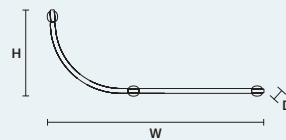

INTEGRATED LED LIGHTING

6 LED LIGHTS CRI>85
3000 K – 9 W
1170 NOMINAL LM

MODULE 4

W 47,5 cm / 18.70"
D 5 cm / 2.00"
H 49 cm / 19.30"
■ 1,5 kg / 3.30 lb