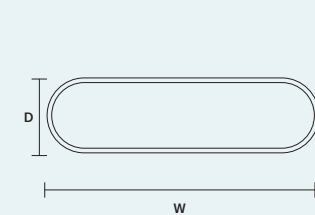

MODULES
4 × ARCH 75
4 × STRAIGHT 100

DRIVER
1 × RECESSED

LUSTRALIS Q1 SNG

W 227 cm / 89.40"
D 126 cm / 49.60"
H 40 cm / 15.70"
■ 99 kg / 218.00 lb

STANDARD INTEGRATED LED LIGHTING
146,9 W CRI>90
3000 K – 18870 NOMINAL LM

ON REQUEST
146,9 W CRI>90
2700 K – 19926 NOMINAL LM