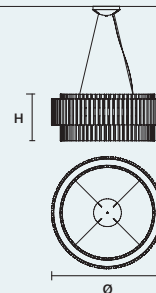

VEGAS S RD 120DB	
∅	120 cm / 47.20"
H	50 cm / 19.70"
■	90 kg / 198.00 lb
STANDARD INTEGRATED LED LIGHTING	
126 W CRI>90 3000 K - 13440 NOMINAL LM	
ON REQUEST	
126 W CRI>90 2700 K - 12810 NOMINAL LM	
DIMMABLE	
1-10V