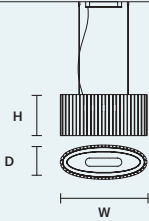

VEGAS S OV85

W 85 cm / 33.50"
D 34 cm / 13.40"
H 40 cm / 15.70"
■ 37 kg / 82.00 lb

STANDARD INTEGRATED LED LIGHTING
58,8 W CRI>90
3000 K – 7570 NOMINAL LM

ON REQUEST
58,8 W CRI>90
2700 K – 7191 NOMINAL LM

DIMMABLE
0-10V