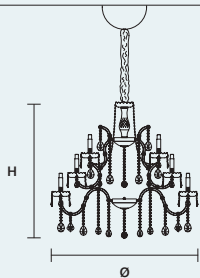

AQABA S 25/100/90

∅ 100 cm / 39.40"
H 90 cm / 35.40"
■ 30 kg / 66.00 lb

INTEGRATED LED LIGHTING
RGB-W 25×LED SOURCE - 212,5 W TOT
DW 25×LED SOURCE - 202,5 W TOT
STANDARD LIGHTING
25×E14×10 W MAX (NOT INCL.)