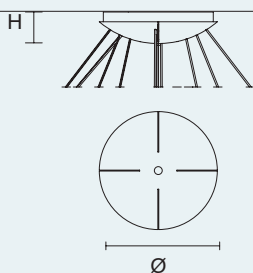

SINGLE CANOPY

SIZE	FINISHINGS	PRODUCT NAME
Ø 38 cm / 15.00"	● G26 + ● V91	GIROUETTE COMBO S36
H 11 cm / 4.30"