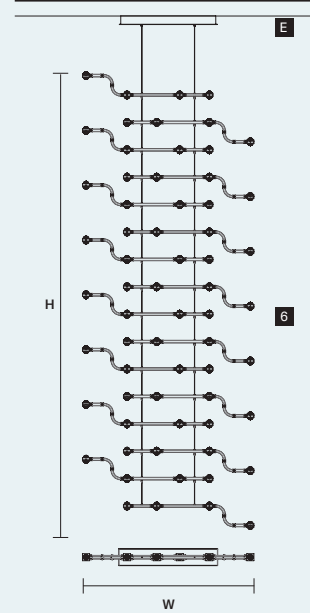

INTEGRATED LED LIGHTING

128 LED LIGHTS CRI>85
3000 K - 192 W
24960 NOMINAL LM

**RAQAM N6
BASIC BATCH A
MODULO 1 × 8**

W 369 cm / 145.30"
D 290 cm / 114.20"
H 57 cm / 22.40"
■ 27 kg / 59.40 lb