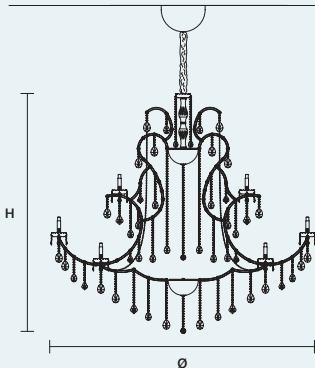

AQABA S 56/210/190

∅ 210 cm / 82.70"
H 190 cm / 74.80"
■ 132 kg / 290.40 lb

INTEGRATED LED LIGHTING

RGB-W 56×LED SOURCE - 476 W TOT

DW 56×LED SOURCE - 453,6 W TOT

STANDARD LIGHTING

56×E14×10 W MAX (NOT INCL.)