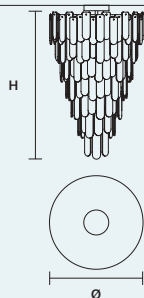

## DIMMING CONTROL

Only with dimmable bulbs

ROYALE PL 33/75/125 

∅ 75 cm / 29.50"  
H 125 cm / 49.20"  
■ 61 kg / 134.20 lb

STANDARD LIGHTING  
33×E14×10 W MAX (NOT INCL.)