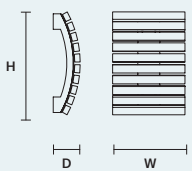

VEGAS A P VRT

W	28 cm / 11.00"
D	10 cm / 3.90"
H	38 cm / 15.00"
■	4 kg / 9.00 lb

STANDARD INTEGRATED LED LIGHTING	
7 W CRI>90	
3000 K - 746 NOMINAL LM	

ON REQUEST	
7 W CRI>90	
2700 K - 712 NOMINAL LM	

DIMMABLE	
NO