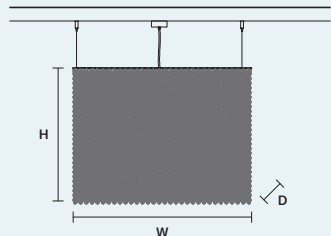

CUBO S/LONG/O

W 75 cm / 29.50"
D 25 cm / 9.80"
H 60 cm / 23.60"

STANDARD LIGHTING

17×E14×10 W MAX (NOT INCL.)