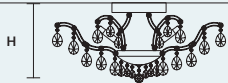

AQABA PL 5/82/36

∅ 82 cm / 32.30"
H 36 cm / 14.20"
■ 15 kg / 33.00 lb

INTEGRATED LED LIGHTING **CE** **ETL**

RGB-W 5×LED SOURCE - 42,5 W TOT

DW 5×LED SOURCE - 40,5 W TOT

STANDARD LIGHTING **CE** **ETL**

5×E14×10 W MAX (NOT INCL.)