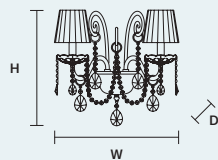

STANDARD LIGHTING

2×E14×10 W MAX (NOT INCL.)