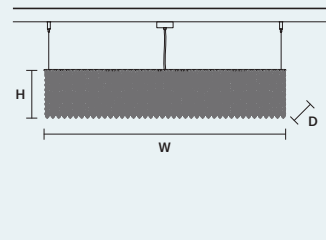

CUBO S/LONG/G

W 100 cm / 39.40"
D 12,5 cm / 4.90"
H 20 cm / 7.90"

STANDARD LIGHTING
6×E14×10 W MAX (NOT INCL.)