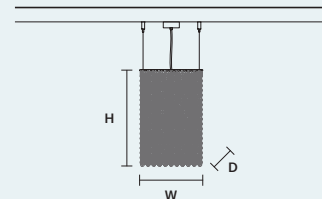

STANDARD LIGHTING

7×E14×10 W MAX (NOT INCL.)