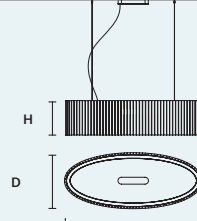

VEGAS S OV160

W 160 cm / 63.00"
D 65 cm / 25.60"
H 40 cm / 15.70"
■ 72 kg / 159.00 lb

STANDARD INTEGRATED LED LIGHTING
119 W CRI>90
3000 K – 12693 NOMINAL LM

ON REQUEST
119 W CRI>90
2700 K – 12098 NOMINAL LM

DIMMABLE
0-10V