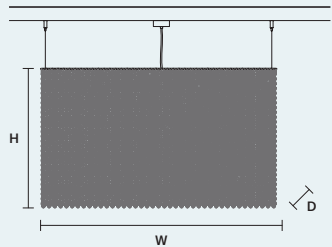

CUBO S/LONG/I

W 100 cm / 39.40"
D 12,5 cm / 4.90"
H 60 cm / 23.60"

STANDARD LIGHTING

11×E14×10 W MAX (NOT INCL.)