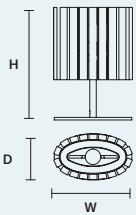

VEGAS TL G

W	30 cm / 11.80"
D	18 cm / 7.10"
H	45 cm / 17.70"
■	11 kg / 24.00 lb

STANDARD INTEGRATED LED LIGHTING	
10,8 W CRI>90	
3000 K - 1152 NOMINAL LM	

ON REQUEST	
10,8 W CRI>90	
2700 K - 1098 NOMINAL LM	

DIMMABLE	
OWN BUTTON