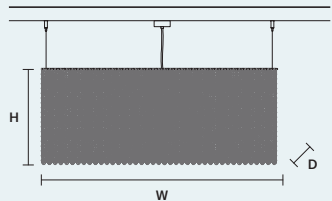

CUBO S/LONG/Q

W 100 cm / 39.40"
D 25 cm / 9.80"
H 40 cm / 15.70"

STANDARD LIGHTING

18×E14×10 W MAX (NOT INCL.)