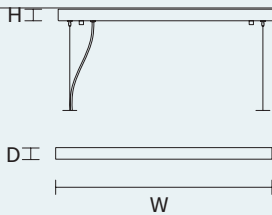

SINGLE CANOPY

SIZE	FINISHINGS	PRODUCT NAME
W 56 cm / 22.00" D 3 cm / 1.20" H 3 cm / 1.20"	G18	CREK S10 CREK S14