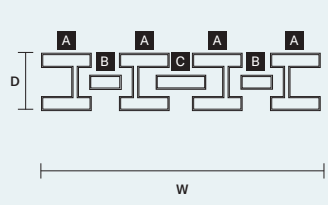

LUSTRALIS M1 TPL

W	319 cm / 125.60"
D	180 cm / 70.90"
H	40 cm / 15.70"
■	202 kg / 445.00 lb

STANDARD INTEGRATED LED LIGHTING
216 W CRI>90
3000 K – 27750 NOMINAL LM

ON REQUEST
216 W CRI>90
2700 K – 26362 NOMINAL LM

LUSTRALIS N2 DBL

W	700 cm / 275.60"
D	160 cm / 63.00"
H	40 cm / 15.70"
■	488 kg / 1076.00 lb

STANDARD INTEGRATED LED LIGHTING
187,2 W CRI>90
3000 K – 24050 NOMINAL LM

ON REQUEST
187,2 W CRI>90
2700 K – 22847 NOMINAL LM

LUSTRALIS O1 SNG

W	201 cm / 79.10"
D	201 cm / 79.10"
H	40 cm / 15.70"
■	101 kg / 223.00 lb

STANDARD INTEGRATED LED LIGHTING
112,4 W CRI>90
3000 K – 14430 NOMINAL LM

ON REQUEST
112,4 W CRI>90
2700 K – 13708 NOMINAL LM

LUSTRALIS O1 TPL

W	362 cm / 142.50"
D	201 cm / 79.10"
H	40 cm / 15.70"
■	216 kg / 476.00 lb

STANDARD INTEGRATED LED LIGHTING
244,8 W CRI>90
3000 K – 31450 NOMINAL LM

ON REQUEST
244,8W CRI>90
2700 K – 29877 NOMINAL LM

MODULES

- **A** **OUTSIDE**
  36 × CORNER 20x20
- **B** **INSIDE**
  4 × CORNER 20x20
  2 × STRAIGHT 100
  2 × STRAIGHT 50

DRIVER

1 × RECESSED

MODULES

- **A** **COMBO A**
  12 × CORNER 20x20
  2 × STRAIGHT 100
  4 × STRAIGHT 50
- **B** **COMBO B**
  4 × CORNER 20x20
  2 × STRAIGHT 50
- **C** **COMBO C**
  4 × CORNER 20x20
  2 × STRAIGHT 100

DRIVER

2 × RECESSED

MODULES

- **A** **OUTSIDE**
  12 × CORNER 20x20
  8 × ARCH 50
- **B** **INSIDE**
  4 × ARCH 50

DRIVER

1 × RECESSED

MODULES

- **A** **OUTSIDE**
  20 × CORNER 20x20
  16 × ARCH 50
- **B** **INSIDE**
  4 × ARCH 50
  4 × STRAIGHT 100

DRIVER

2 × RECESSED