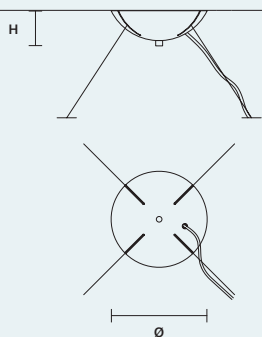

SINGLE CANOPY

SIZE	
Ø	18 cm / 7.10"
H	6 cm / 2.40"

FINISHINGS
● V90

PRODUCT NAME
PALLADIO S 10/90/18 RD
PALLADIO S 12/60/18 SQ
PALLADIO S 16/90/18 SQ
PALLADIO S 16/120/18 RD