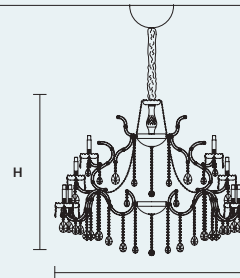

AQABA S 32/130/105

∅ 134 cm / 52.80"
H 105 cm / 41.30"
■ 53 kg / 116.60 lb

INTEGRATED LED LIGHTING
RGB-W 32×LED SOURCE - 272 W TOT
DW 32×LED SOURCE - 259,2 W TOT
STANDARD LIGHTING
32×E14×10 W MAX (NOT INCL.)