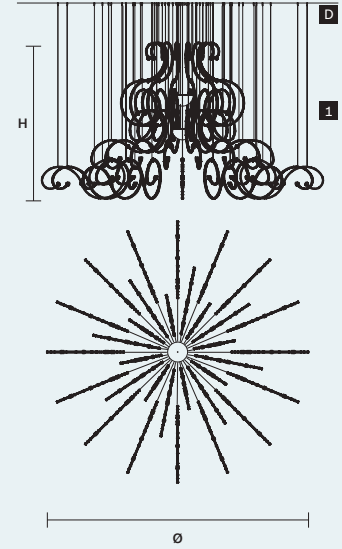

INTEGRATED LED LIGHTING

256 LED LIGHTS CRI>85
3000 K - 384 W
49920 NOMINAL LM

MODULES

7 × 8

MODULES

5 × 80

MODULES

7 × 32

MODULES

1 × 32

CANOPY

RECESSED

CANOPY

D × 1
∅ 10 cm / 3.90"
H 2,5 cm / 1.00"

CANOPY

C × 1
∅ 42 cm / 16.50"
H 6 cm / 2.40"

CANOPY

D × 1
∅ 10 cm / 3.90"
H 2,5 cm / 1.00"

CABLES

×16 SINGLE STEEL CABLES

CABLES

×15 SINGLE STEEL CABLES

CABLES

×32 SINGLE STEEL CABLES

CABLES

×67 SINGLE STEEL CABLES