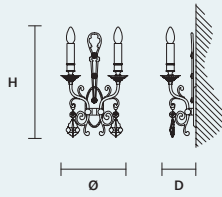

ODESSA
A 2/27/43

W	27 cm / 10.60"
D	14 cm / 5.50"
H	43 cm / 16.90"
■	1,5 kg / 3.30 lb

STANDARD LIGHTING

2×E14×10 W MAX (NOT INCL.)