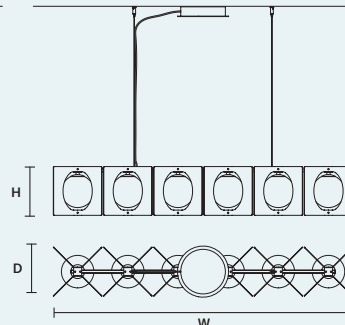

GIROUETTE S6 LN

W 129 cm / 50.80"
D 21 cm / 8.30"
H 21 cm / 8.30"
■ 12 kg / 26.00 lb

STANDARD INTEGRATED LED LIGHTING
27 W CRI>90
3000 K - 2916 NOMINAL LM

ON REQUEST
27 W CRI>90
2700 K - 2784 NOMINAL LM

DIMMABLE
1-10V + PUSH