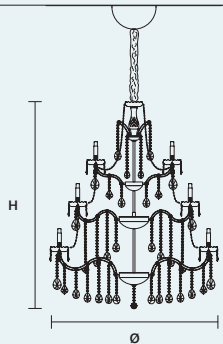

AQABA S 25/110/140

∅ 114 cm / 44.90"
H 140 cm / 55.10"
■ 41 kg / 90.20 lb

INTEGRATED LED LIGHTING
RGB-W 25×LED SOURCE - 212,5 W TOT
DW 25×LED SOURCE - 202,5 W TOT
STANDARD LIGHTING
25×E14×10 W MAX (NOT INCL.)