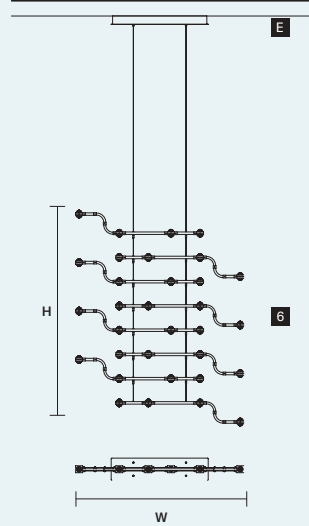

INTEGRATED LED LIGHTING

64 LED LIGHTS CRI>85
3000 K - 96 W
12480 NOMINAL LM

**RAQAM N2
BASIC BATCH B16
MODULO 6 × 16**

W 121 cm / 47.60"
H 311 cm / 122.40"
■ 28 kg / 61.60 lb