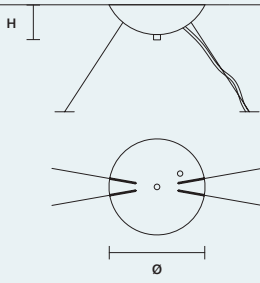

SINGLE CANOPIES

SINGLE CANOPY

SIZE

∅ 18 cm / 7.10"
H 6 cm / 2.40"

FINISHINGS

● V90

PRODUCT NAME

PALLADIO S 5/80/18 LN
PALLADIO S 6/100/18 LN
PALLADIO S 7/120/18 LN