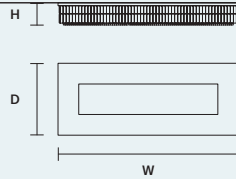

PALLADIO
PL 20/150/18 RC

W 150 cm / 59.10"
D 60 cm / 23.60"
H 18 cm / 7.10"
■ 37 kg / 81.40 lb

STANDARD LIGHTING
20×E27×20 W MAX (NOT INCL.)
* BULB MAX Ø 45 mm / 1.80"