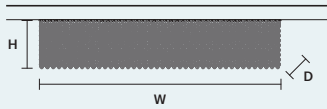

CUBO PL/LONG/S

W 100 cm / 39.40"
D 50 cm / 19.70"
H 20 cm / 7.90"

STANDARD LIGHTING
12×E14×10 W MAX (NOT INCL.)