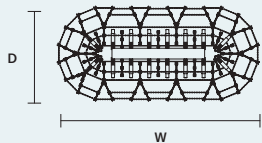

AQABA PL 16/155/37 OV

W 155 cm / 61.00"
D 70 cm / 27.60"
H 37 cm / 14.60"
■ 31 kg / 68.20 lb

INTEGRATED LED LIGHTING **CE** **ETL**

RGB-W 16×LED SOURCE - 136 W TOT

DW 16×LED SOURCE - 129,6 W TOT

STANDARD LIGHTING **CE** **ETL**

16×E14×10 W MAX (NOT INCL.)