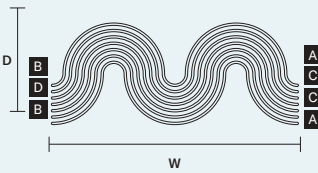

LUSTRALIS R1 DBL		CE	EN
W	486 cm / 191.30"		
D	202 cm / 79.50"		
H	40 cm / 15.70"		
■	635 kg / 1400.00 lb		
STANDARD INTEGRATED LED LIGHTING			
766 W CRI>90			
3000 K – 98420 NOMINAL LM			
ON REQUEST			
766 W CRI>90			
2700 K – 93499 NOMINAL LM			

LUSTRALIS R2 SNG		CE	EN
W	229 cm / 90.20"		
D	116 cm / 45.70"		
H	40 cm / 15.70"		
■	163 kg / 359.00 lb		
STANDARD INTEGRATED LED LIGHTING			
191,5 W CRI>90			
3000 K – 24605 NOMINAL LM			
ON REQUEST			
191,5W CRI>90			
2700 K – 23374 NOMINAL LM			

LUSTRALIS T1 DBL		CE	EN
W	700 cm / 275.60"		
D	320 cm / 126.00"		
H	40 cm / 15.70"		
■	516 kg / 1138.00 lb		
STANDARD INTEGRATED LED LIGHTING			
609 W CRI>90			
3000 K – 78255 NOMINAL LM			
ON REQUEST			
609 W CRI>90			
2700 K – 74342 NOMINAL LM			

LUSTRALIS T1 SNG		CE	EN
W	320 cm / 126.00"		
D	320 cm / 126.00"		
H	40 cm / 15.70"		
■	258 kg / 569.00 lb		
STANDARD INTEGRATED LED LIGHTING			
304,6 W CRI>90			
3000 K – 39127 NOMINAL LM			
ON REQUEST			
304,6 W CRI>90			
2700 K – 37170 NOMINAL LM			

MODULES	
A	COMBO A 8 × ARCH 200 8 × ARCH 50
B	COMBO B 8 × ARCH 175 8 × ARCH 75
C	COMBO C 8 × ARCH 150 8 × ARCH 100
D	COMBO D 8 × ARCH 125
DRIVER	
2 × RECESSED	

MODULES	
A	COMBO A 2 × ARCH 200 2 × ARCH 50
B	COMBO B 2 × ARCH 175 2 × ARCH 75
C	COMBO C 2 × ARCH 150 2 × ARCH 100
D	COMBO D 2 × ARCH 125
DRIVER	
1 × RECESSED	

MODULES	
26 × ARCH 75	
18 × ARCH 50	
8 × ARCH 125	
6 × ARCH 100	
6 × ARCH 150	
2 × ARCH 175	
DRIVER	
2 × RECESSED	

MODULES	
13 × ARCH 75	
9 × ARCH 50	
4 × ARCH 125	
3 × ARCH 100	
3 × ARCH 150	
1 × ARCH 175	
DRIVER	
1 × RECESSED