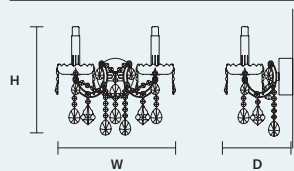

AQABA A 2/40/36

W 40 cm / 15.70"
D 23 cm / 9.10 "
H 36 cm / 14.20"
■ 2,5 kg / 5.50 lb

INTEGRATED LED LIGHTING

RGB-W 2×LED SOURCE - 17 W TOT

DW 2×LED SOURCE - 16,2 W TOT

STANDARD LIGHTING

2×E14×10 W MAX (NOT INCL.)