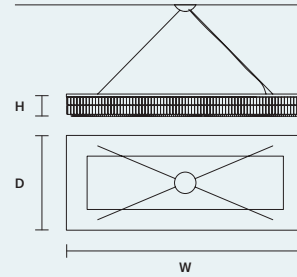

STANDARD LIGHTING

26×E27×20 W MAX (NOT INCL.)*
* BULB MAX Ø 45 mm / 1.80"