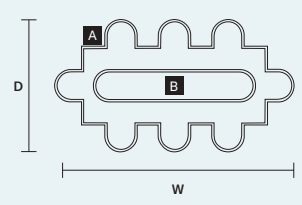

LUSTRALIS M1 TPL

W	319 cm / 125.60"
D	180 cm / 70.90"
H	40 cm / 15.70"
■	202 kg / 445.00 lb

STANDARD INTEGRATED LED LIGHTING
216 W CRI>90
3000 K – 27750 NOMINAL LM

ON REQUEST
216 W CRI>90
2700 K – 26362 NOMINAL LM

LUSTRALIS N2 DBL

W	700 cm / 275.60"
D	160 cm / 63.00"
H	40 cm / 15.70"
■	488 kg / 1076.00 lb

STANDARD INTEGRATED LED LIGHTING
187,2 W CRI>90
3000 K – 24050 NOMINAL LM

ON REQUEST
187,2 W CRI>90
2700 K – 22847 NOMINAL LM

LUSTRALIS O1 SNG

W	201 cm / 79.10"
D	201 cm / 79.10"
H	40 cm / 15.70"
■	101 kg / 223.00 lb

STANDARD INTEGRATED LED LIGHTING
112,4 W CRI>90
3000 K – 14430 NOMINAL LM

ON REQUEST
112,4 W CRI>90
2700 K – 13708 NOMINAL LM

LUSTRALIS O1 TPL

W	362 cm / 142.50"
D	201 cm / 79.10"
H	40 cm / 15.70"
■	216 kg / 476.00 lb

STANDARD INTEGRATED LED LIGHTING
244,8 W CRI>90
3000 K – 31450 NOMINAL LM

ON REQUEST
244,8W CRI>90
2700 K – 29877 NOMINAL LM

MODULES

- **A** **OUTSIDE**
  36 × CORNER 20x20
- **B** **INSIDE**
  4 × CORNER 20x20
  2 × STRAIGHT 100
  2 × STRAIGHT 50

DRIVER

1 × RECESSED

MODULES

- **A** **COMBO A**
  12 × CORNER 20x20
  2 × STRAIGHT 100
  4 × STRAIGHT 50
- **B** **COMBO B**
  4 × CORNER 20x20
  2 × STRAIGHT 50
- **C** **COMBO C**
  4 × CORNER 20x20
  2 × STRAIGHT 100

DRIVER

2 × RECESSED

MODULES

- **A** **OUTSIDE**
  12 × CORNER 20x20
  8 × ARCH 50
- **B** **INSIDE**
  4 × ARCH 50

DRIVER

1 × RECESSED

MODULES

- **A** **OUTSIDE**
  20 × CORNER 20x20
  16 × ARCH 50
- **B** **INSIDE**
  4 × ARCH 50
  4 × STRAIGHT 100

DRIVER

2 × RECESSED