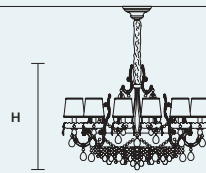

STANDARD LIGHTING

10×E14×10 W MAX (NOT INCL.)
3×E27×20 W MAX (NOT INCL.)