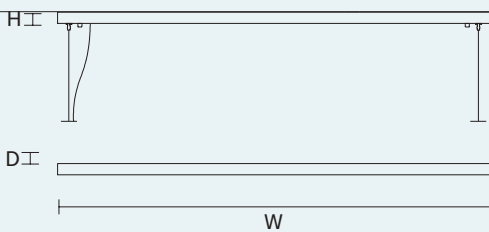

SINGLE CANOPY

SIZE	FINISHINGS	PRODUCT NAME
W 116 cm / 45.700" D 3 cm / 1.20" H 3 cm / 1.20"	G18	CREK S22