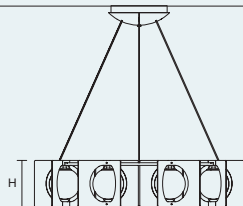

GIROUETTE S8 RD

∅ 96,5 cm / 38.00"
H 21 cm / 8.30"
■ 16 kg / 35.00 lb

STANDARD INTEGRATED LED LIGHTING
36 W CRI>90
3000 K - 3888 NOMINAL LM

ON REQUEST
36 W CRI>90
2700 K - 3712 NOMINAL LM

DIMMABLE
1-10V + PUSH