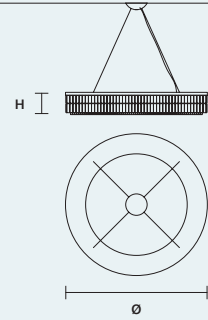

STANDARD LIGHTING

16×E27×20 W MAX (NOT INCL.)
* BULB MAX Ø 45 mm / 1.80"