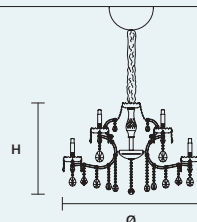

AQABA S 15/88/62

∅ 92 cm / 36.20"
H 62 cm / 24.40"
■ 19 kg / 41.80 lb

INTEGRATED LED LIGHTING

RGB-W 15×LED SOURCE - 127,5 W TOT

DW 15×LED SOURCE - 121,5 W TOT

STANDARD LIGHTING

15×E14×10 W MAX (NOT INCL.)