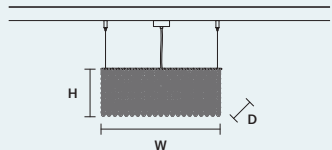

STANDARD LIGHTING

11×E14×10 W MAX (NOT INCL.)

CUBO S/LONG/J 

W 50 cm / 19.70"  
D 25 cm / 9.80"  
H 20 cm / 7.90"

STANDARD LIGHTING

8×E14×10 W MAX (NOT INCL.)

CUBO S/LONG/K 

W 50 cm / 19.70"  
D 25 cm / 9.80"  
H 40 cm / 15.70"