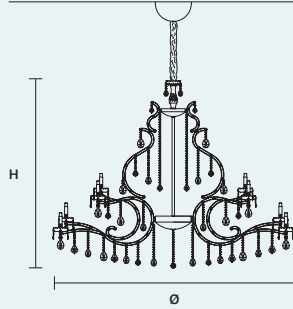

AQABA S 40/200/155

∅ 200 cm / 78.70"
H 155 cm / 61.00"
■ 82 kg / 180.40 lb

INTEGRATED LED LIGHTING

RGB-W 40×LED SOURCE - 340 W TOT

DW 40×LED SOURCE - 324 W TOT

STANDARD LIGHTING

40×E14×10 W MAX (NOT INCL.)