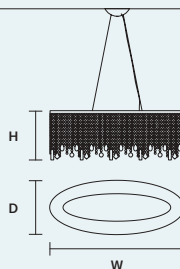

CRISTALLE S 5/100/35 OV

w 100 cm / 39.40"
D 40 cm / 15.70"
H 35 cm / 13.80"
■ 16 kg / 35.30 lb

STANDARD LIGHTING
5×E27×20 W MAX (NOT INCL.)