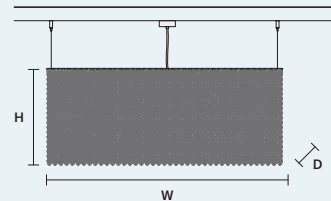

CUBO S/LONG/T

W 100 cm / 39.40"
D 50 cm / 19.70"
H 40 cm / 15.70"

STANDARD LIGHTING

18×E14×10 W MAX (NOT INCL.)