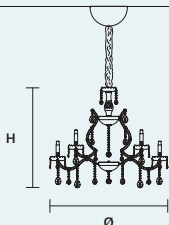

AQABA S 15/90/80

∅ 90 cm / 35.40"
H 80 cm / 31.50"
■ 20 kg / 44.00 lb

INTEGRATED LED LIGHTING

RGB-W 15×LED SOURCE - 127,5 W TOT

DW 15×LED SOURCE - 121,5 W TOT

STANDARD LIGHTING

15×E14×10 W MAX (NOT INCL.)