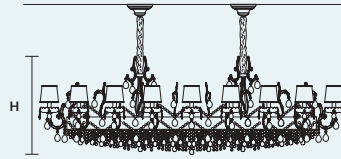

STANDARD LIGHTING

16×E14×10 W MAX (NOT INCL.)
16×E27×20 W MAX (NOT INCL.)