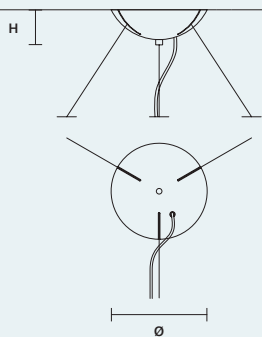

SINGLE CANOPIES

SINGLE CANOPY

SIZE	
Ø	18 cm / 7.10"
H	6 cm / 2.40"

FINISHINGS
● V90

PRODUCT NAME
PALLADIO S 8/60/18 RD
PALLADIO S 9/90/35
PALLADIO S 15/90/80