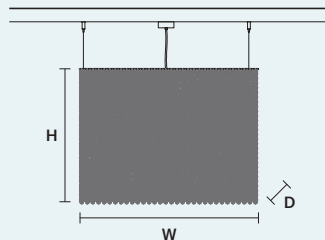

CUBO S/LONG/F

W 75 cm / 29.50"
D 12,5 cm / 4.90"
H 60 cm / 23.60"

STANDARD LIGHTING
9×E14×10 W MAX (NOT INCL.)