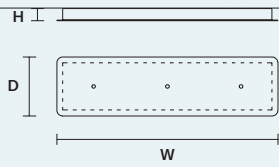

MULTIPLE CANOPIES

LINEAR CANOPY LN 75

SIZE	FINISHINGS	PRODUCT NAME
W 75 cm / 29.50"	V98	CREK C3 LN 75
D 20 cm / 7.90"		
H 4 cm / 1.60"