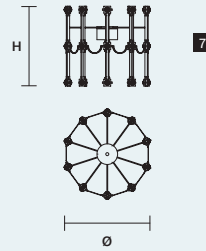

INTEGRATED LED LIGHTING

60 LED LIGHTS CRI>85
3000 K – 90 W
11700 NOMINAL LM

RAQAM N2
BASIC BATCH A8
MODULO 6 × 8

W 225 cm / 88.60"
H 76 cm / 29.90"
■ 16 kg / 35.20 lb