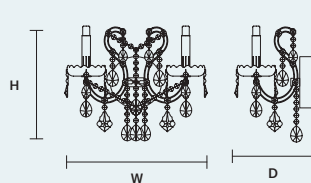

AQABA A 2/44/37

W 44 cm / 17.30"
D 23 cm / 9.10 "
H 37 cm / 14.60"
■ 2 kg / 4.40 lb

INTEGRATED LED LIGHTING

RGB-W 2×LED SOURCE - 17 W TOT

DW 2×LED SOURCE - 16,2 W TOT

STANDARD LIGHTING

2×E14×10 W MAX (NOT INCL.)