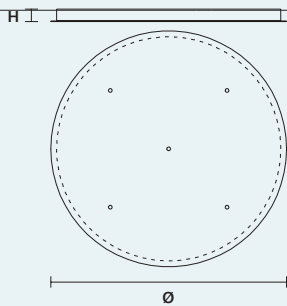

ROUND CANOPY RD 80

SIZE	FINISHINGS	PRODUCT NAME
Ø 80 cm / 31.50"	V98	CREK C5 RD 80
H 4 cm / 1.60"