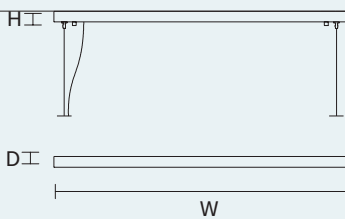

SINGLE CANOPY

SIZE	FINISHINGS	PRODUCT NAME
W 86 cm / 33.80" D 3 cm / 1.20" H 3 cm / 1.20"	G18	CREK S18