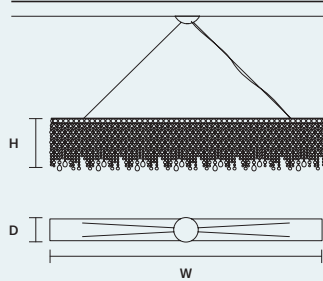

STANDARD LIGHTING

10×E14×10 W MAX (NOT INCL.)