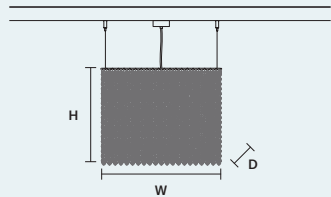

CUBO S/LONG/K

W 50 cm / 19.70"
D 25 cm / 9.80"
H 40 cm / 15.70"

STANDARD LIGHTING

12×E14×10 W MAX (NOT INCL.)