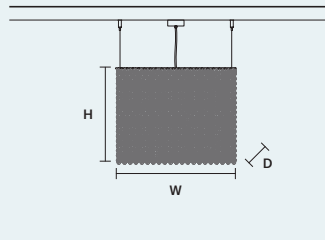

CUBO S/LONG/B

W 50 cm / 19.70"
D 12,5 cm / 4.90"
H 40 cm / 15.70"

STANDARD LIGHTING
7×E14×10 W MAX (NOT INCL.)