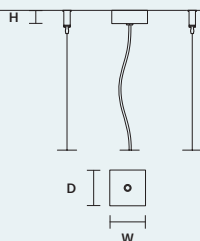

SINGLE CANOPY

SIZE	FINISHINGS	PRODUCT NAME
W 6,7 cm / 2.60"	● G04	CUBO S/SQUARE/MEDIUM 20
D 6,7 cm / 2.60"		CUBO S/SQUARE/MEDIUM 40
H 2,5 cm / 1.00"		CUBO S/SQUARE/MEDIUM 60
		CUBO S/SQUARE/MEDIUM 80
		CUBO S/SQUARE/LARGE 20
		CUBO S/SQUARE/LARGE 40
		CUBO S/LONG/A
		CUBO S/LONG/B
		CUBO S/LONG/C
		CUBO S/LONG/D
		CUBO S/LONG/E
		CUBO S/LONG/F
		CUBO S/LONG/G
		CUBO S/LONG/H
		CUBO S/LONG/I
		CUBO S/LONG/J
		CUBO S/LONG/K
		CUBO S/LONG/L
		CUBO S/LONG/M
		CUBO S/LONG/N
		CUBO S/LONG/O
		CUBO S/LONG/P
		CUBO S/LONG/Q
		CUBO S/LONG/R
		CUBO S/LONG/S
		CUBO S/LONG/T