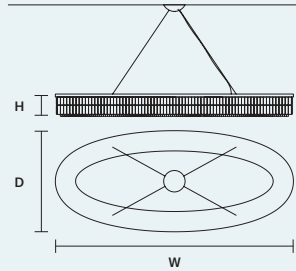

STANDARD LIGHTING

22×E27×20 W MAX (NOT INCL.)
* BULB MAX Ø 45 mm / 1.80"