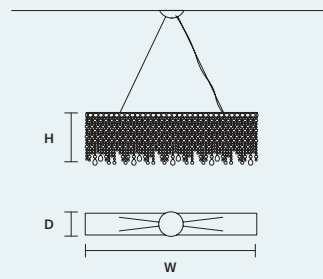

Nuage

Telaio in metallo galvanizzato.
Pendagli trasparenti in vetro o
cristallo. Illuminazione tradizionale.

Galvanised metal frame. Clear
glass or clear crystal pendants.
Traditional lighting.

Gestell aus galvanisch
beschichtetem Metall.
Transparenter Behang aus Glas
bzw. Kristall. Herkömmliche
Beleuchtung.

Marco de metal galvanizado.
Colgantes de vidrio o cristal
transparente. Iluminación
tradicional.

Structure en métal galvanisé.
Pampilles transparentes en verre
ou en cristal. Éclairage traditionnel.

Каркас из оцинкованного
металла. Подвески из
прозрачного стекла или
хрусталя. Лампы традиционного
типа.

电镀金属灯架。透明玻璃或水晶
吊坠。传统照明灯。

إطار معدني مجلفن. المعلقة
الزجاجية أو الكريستالية الشفافة.
الإضاءة التقليدية.

FINISHINGS

PENDANTS

DIMMING CONTROL

Only with
dimmable bulbs

DISCOVER MORE

NUAGE S 6/124/40

W 124 cm / 48.80"
D 15 cm / 5.90"
H 40 cm / 15.70"
■ 17 kg / 37.40 lb

STANDARD LIGHTING

6×E14×10 W MAX (NOT INCL.)