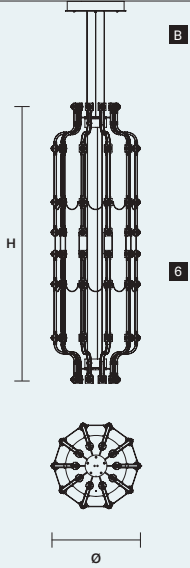

RAQAM M6
BASIC BATCH A
MODULO 6 × 20

∅ 60 cm / 23.60"
H 200 cm / 78.70"
■ 45 kg / 99.00 lb

INTEGRATED LED LIGHTING

160 LED LIGHTS CRI>85
3000 K – 240 W
31200 NOMINAL LM

RAQAM M7
BASIC BATCH A
MODULO 6 × 20 + MODULO 7 × 10

∅ 62 cm / 24.40"
H 263 cm / 103.50"
■ 62 kg / 136.40 lb