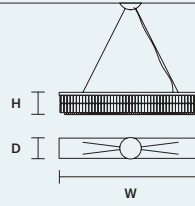

STANDARD LIGHTING

7×E27×20 W MAX (NOT INCL.)*
* BULB MAX Ø 45 mm / 1.80"