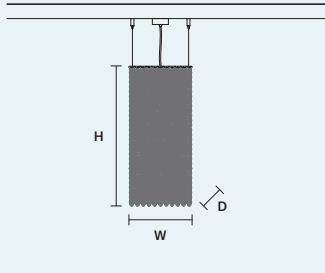

CUBO S/SQUARE/ MEDIUM 60

W 25 cm / 9.80"
D 25 cm / 9.80"
H 60 cm / 23.60"

STANDARD LIGHTING
8×E14×10 W MAX (NOT INCL.)