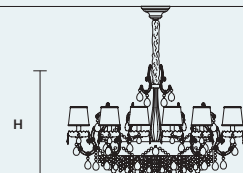

STANDARD LIGHTING

12×E14×10 W MAX (NOT INCL.)
6×E27×20 W MAX (NOT INCL.)