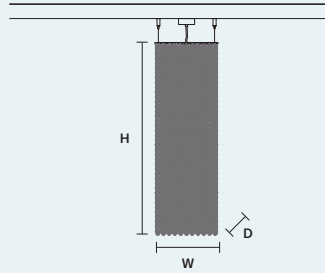

CUBO S/SQUARE/ MEDIUM 80

W 25 cm / 9.80"
D 25 cm / 9.80"
H 80 cm / 31.50"

STANDARD LIGHTING
10×E14×10 W MAX (NOT INCL.)