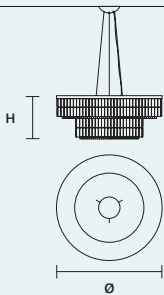

STANDARD LIGHTING

9×E27×20 W MAX (NOT INCL.)*
* BULB MAX Ø 45 mm / 1.80"