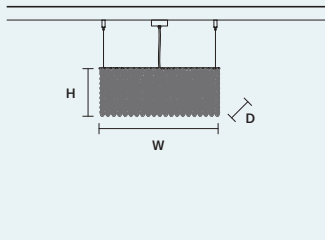

CUBO S/LONG/A

W 50 cm / 19.70"
D 12,5 cm / 4.90"
H 20 cm / 7.90"

STANDARD LIGHTING
4×E14×10 W MAX (NOT INCL.)