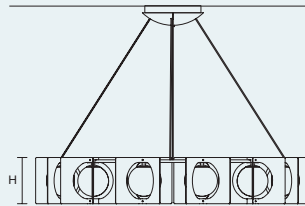

GIROUETTE S12 RD

∅ 111 cm / 43.70"
H 21 cm / 8.30"
■ 24 kg / 53.00 lb

STANDARD INTEGRATED LED LIGHTING
54 W CRI>90
3000 K - 5832 NOMINAL LM

ON REQUEST
54 W CRI>90
2700 K - 5568 NOMINAL LM

DIMMABLE
1-10V + PUSH