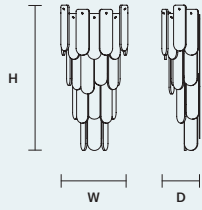

ROYALE
A 5/31/70

W	31 cm / 12.20"
D	19 cm / 7.50"
H	70 cm / 27.60"
■	8,5 kg / 18.70 lb

STANDARD LIGHTING

5×E14×10 W MAX (NOT INCL.)