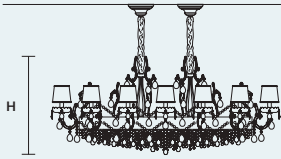

ETERNAL
S 24/152/65

W 152 cm / 59.80"
D 86 cm / 33.90"
H 65 cm / 25.60"
■ 43 kg / 94.60 lb

STANDARD LIGHTING

12×E14×10 W MAX (NOT INCL.)
12×E27×20 W MAX (NOT INCL.)