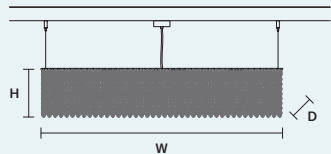

CUBO S/LONG/S

W 100 cm / 39.40"
D 50 cm / 19.70"
H 20 cm / 7.90"

STANDARD LIGHTING

12×E14×10 W MAX (NOT INCL.)