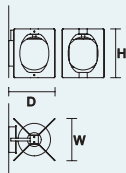

GIROUETTE A1

W 18 cm / 7.10"
D 20 cm / 7.90"
H 21 cm / 8.30"
■ 2 kg / 4.00 lb

STANDARD INTEGRATED LED LIGHTING

4,5 W CRI>90
3000 K – 486 NOMINAL LM

ON REQUEST

4,5 W CRI>90
2700 K – 464 NOMINAL LM

DIMMABLE

1-10V + PUSH