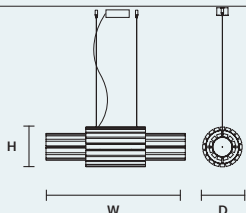

VEGAS BIL 90

W 94 cm / 37.00"
D 27 cm / 10.60"
H 27 cm / 10.60"
■ 28 kg / 62.00 lb

STANDARD INTEGRATED LED LIGHTING
41 W CRI>90
3000 K – 4373 NOMINAL LM

ON REQUEST
41 W CRI>90
2700 K – 4168 NOMINAL LM

DIMMABLE
0-10V