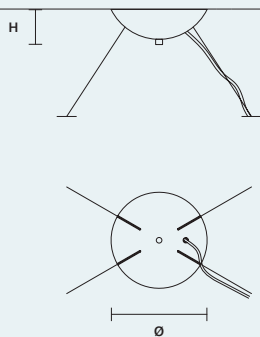

## SINGLE CANOPY

SIZE	
Ø	18 cm / 7.10"
H	6 cm / 2.40"

FINISHINGS
● G04

PRODUCT NAME
CRISTALLE S 4/80/30 OV
CRISTALLE S 5/100/35 OV
CRISTALLE S 6/120/40 OV