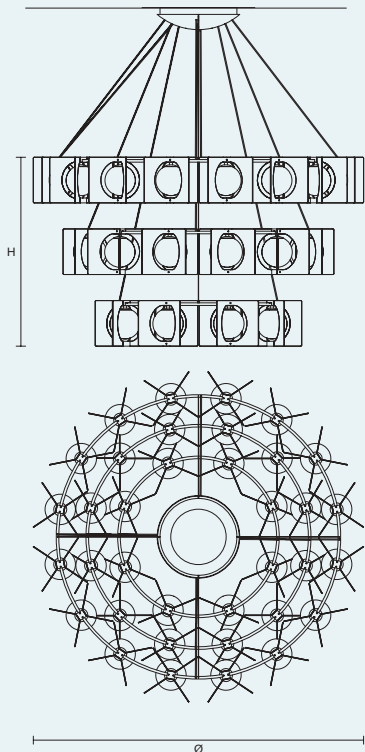

GIROUETTE A1

W 18 cm / 7.10"
D 20 cm / 7.90"
H 21 cm / 8.30"
■ 2 kg / 4.00 lb

STANDARD INTEGRATED LED LIGHTING

4,5 W CRI>90
3000 K – 486 NOMINAL LM

ON REQUEST

4,5 W CRI>90
2700 K – 464 NOMINAL LM

DIMMABLE

1-10V + PUSH

GIROUETTE COMBO S36

∅ 152,5 cm / 60.00"
H 87 cm / 34.30"
■ 72 kg / 159.00 lb

STANDARD INTEGRATED LED LIGHTING

162 W CRI>90
3000 K – 17496 NOMINAL LM

ON REQUEST

162 W CRI>90
2700 K – 16704 NOMINAL LM

DIMMABLE

1-10V + PUSH