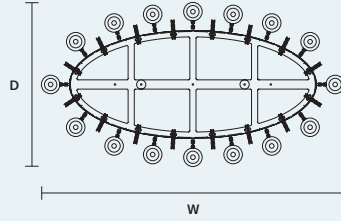

STANDARD LIGHTING

16×E14×10 W MAX (NOT INCL.)
16×E27×20 W MAX (NOT INCL.)