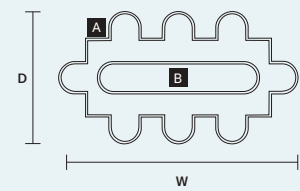

GALASSIA M1 TPL		CE	RoHS
W	319 cm / 125.60"		
D	180 cm / 70.90"		
H	50 cm / 19.70"		
■	130 kg / 287.00 lb		
STANDARD INTEGRATED LED LIGHTING			
216 W CRI>90			
3000 K - 27750 NOMINAL LM			
ON REQUEST			
216 W CRI>90			
2700 K - 26362 NOMINAL LM			

GALASSIA N2 DBL		CE	RoHS
W	700 cm / 275.60"		
D	160 cm / 63.00"		
H	100 cm / 39.40"		
■	350 kg / 772.00 lb		
STANDARD INTEGRATED LED LIGHTING			
187,2 W CRI>90			
3000 K - 24050 NOMINAL LM			
ON REQUEST			
187,2 W CRI>90			
2700 K - 22847 NOMINAL LM			

GALASSIA O1 SNG		CE	RoHS
W	201 cm / 79.10"		
D	201 cm / 79.10"		
H	100 cm / 39.40"		
■	80 kg / 176.00 lb		
STANDARD INTEGRATED LED LIGHTING			
112,4 W CRI>90			
3000 K - 14430 NOMINAL LM			
ON REQUEST			
112,4 W CRI>90			
2700 K - 13708 NOMINAL LM			

GALASSIA O1 TPL		CE	RoHS
W	362 cm / 142.50"		
D	201 cm / 79.10"		
H	100 cm / 39.40"		
■	170 kg / 375.00 lb		
STANDARD INTEGRATED LED LIGHTING			
244,8 W CRI>90			
3000 K - 31450 NOMINAL LM			
ON REQUEST			
244,8 W CRI>90			
2700 K - 29877 NOMINAL LM			

MODULES	
A	OUTSIDE H50 36 × CORNER 20x20
B	INSIDE H50 4 × CORNER 20x20 2 × STRAIGHT 100 2 × STRAIGHT 50
DRIVER	
1 × RECESSED	

MODULES	
A	COMBO A H50 (x4) 12 × CORNER 20x20 2 × STRAIGHT 100 4 × STRAIGHT 50
B	COMBO B H100 (x2) 4 × CORNER 20x20 2 × STRAIGHT 50
C	COMBO C H100 (x1) 4 × CORNER 20x20 2 × STRAIGHT 100
DRIVER	
2 × RECESSED	

MODULES	
A	OUTSIDE H50 12 × CORNER 20x20 8 × ARCH 50
B	INSIDE H100 4 × ARCH 50
DRIVER	
1 × RECESSED	

MODULES	
A	OUTSIDE H50 20 × CORNER 20x20 16 × ARCH 50
B	INSIDE H100 4 × ARCH 50 4 × STRAIGHT 100
DRIVER	
2 × RECESSED