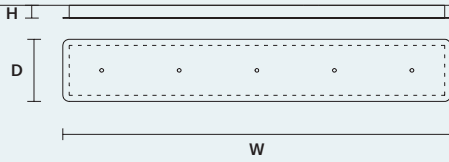

LINEAR CANOPY LN 125

SIZE	FINISHINGS	PRODUCT NAME
W 125 cm / 49.20"	V98	CREK C5 LN 125
D 20 cm / 7.90"		
H 4 cm / 1.60"