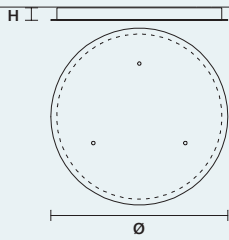

ROUND CANOPY RD 60

SIZE	FINISHINGS	PRODUCT NAME
Ø 60 cm / 23.60"	V98	CREK C3 RD 60
H 4 cm / 1.60"