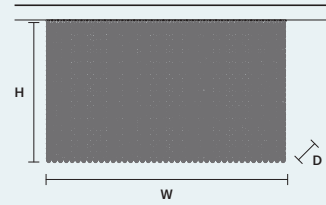

CUBO PL/LONG/R

W 100 cm / 39.40"
D 25 cm / 9.80"
H 60 cm / 23.60"

STANDARD LIGHTING
18×E14×10 W MAX (NOT INCL.)