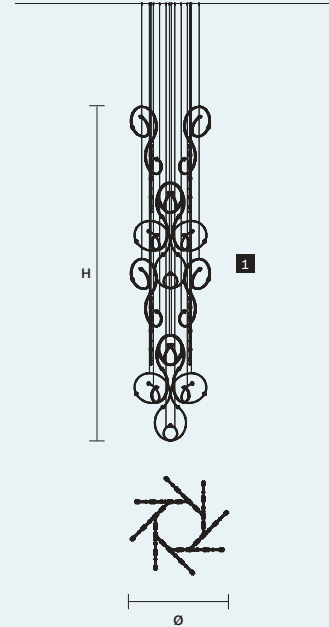

INTEGRATED LED LIGHTING

128 LED LIGHTS CRI>85
3000 K – 192 W
24960 NOMINAL LM

MODULES

1 ×16

CANOPY

RECESSED

CABLES

×16 SINGLE STEEL CABLES

RAQAM R4
BASIC BATCH B
MODULO 3 × 16 + MODULO 7 × 56

W 227 cm / 89.40"
D 191 cm / 75.20"
H 250 cm / 98.40"
■ 84 kg / 184.80 lb