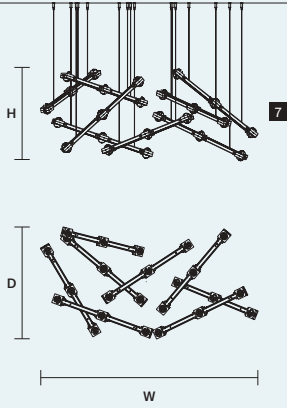

RAQAM N7
BASIC BATCH A
MODULO 7 × 8

W 117 cm / 46.10"
D 60 cm / 23.60"
H 50 cm / 19.70"
■ 12 kg / 26.40 lb

INTEGRATED LED LIGHTING

48 LED LIGHTS CRI>85
3000 K - 72 W
9360 NOMINAL LM

RAQAM O1
COMPOSITION
BASIC BATCH B × 5

W 93,5 cm / 36.80"
D 93,5 cm / 36.80"
H 250 cm / 98.40"
■ 135 kg / 297.00 lb