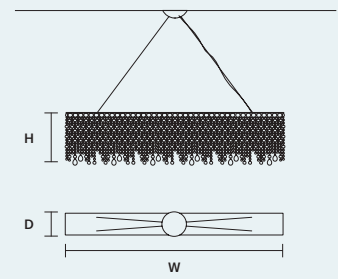

STANDARD LIGHTING

8×E14×10 W MAX (NOT INCL.)