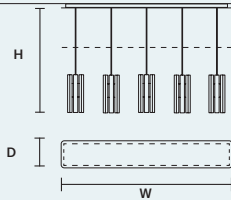

VEGAS C5 LN 125

W 125 cm / 49.20"
D 20 cm / 7.90"
H MAX 150 cm / 59.10"
■ 20 kg / 44.00 lb

STANDARD INTEGRATED LED LIGHTING
27 W CRI>90
3000K - 3440 NOMINAL LM

ON REQUEST
27 W CRI>90
2700 K - 3268 NOMINAL LM

DIMMABLE
1-10V + PUSH