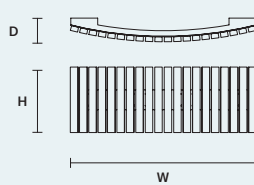

VEGAS A G

W	79 cm / 31.10"
D	10 cm / 3.90"
H	28 cm / 11.00"
■	10 kg / 22.00 lb

STANDARD INTEGRATED LED LIGHTING	
14 W CRI>90	
3000 K - 1492 NOMINAL LM	

ON REQUEST	
14 W CRI>90	
2700 K - 1424 NOMINAL LM	

DIMMABLE	
NO