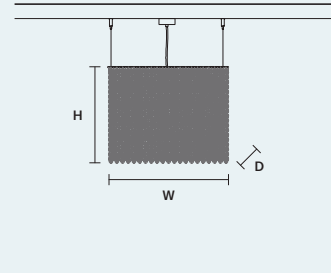

CUBO S/SQUARE/ LARGE 40

W 50 cm / 19.70"
D 50 cm / 19.70"
H 40 cm / 15.70"

STANDARD LIGHTING
12×E14×10 W MAX (NOT INCL.)