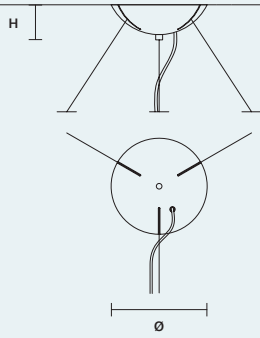

SINGLE CANOPIES

SINGLE CANOPY

SIZE

Ø 18 cm / 7.10"
H 6 cm / 2.40"

FINISHINGS

● V87

PRODUCT NAME

ROYALE S 9/50/55
ROYALE S 30/80/75
ROYALE S 40/100/110