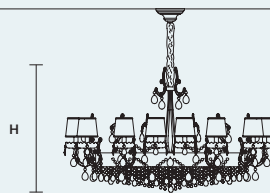

STANDARD LIGHTING

14×E14×10 W MAX (NOT INCL.)
7×E27×20 W MAX (NOT INCL.)