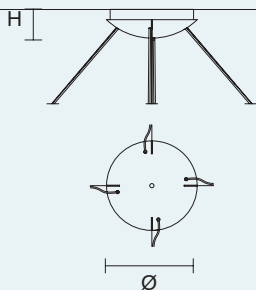

SINGLE CANOPY

SIZE	FINISHINGS	PRODUCT NAME
Ø 27,5 cm / 10.80"	● G26 + ● V91	GIROUETTE S8 RD
H 9 cm / 3.50"		GIROUETTE S12 RD
		GIROUETTE S16 RD