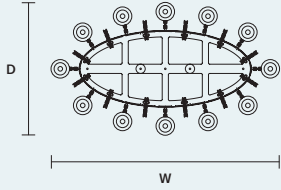

ETERNAL
S 24/152/65

W 152 cm / 59.80"
D 86 cm / 33.90"
H 65 cm / 25.60"
■ 43 kg / 94.60 lb

STANDARD LIGHTING

12×E14×10 W MAX (NOT INCL.)
12×E27×20 W MAX (NOT INCL.)