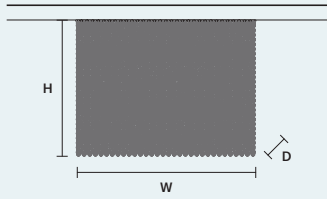

CUBO PL/LONG/O

W 75 cm / 29.50"
D 25 cm / 9.80"
H 60 cm / 23.60"

STANDARD LIGHTING
17×E14×10 W MAX (NOT INCL.)