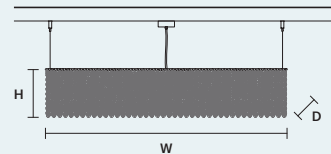

CUBO S/LONG/P

W 100 cm / 39.40"
D 25 cm / 9.80"
H 20 cm / 7.90"

STANDARD LIGHTING

12×E14×10 W MAX (NOT INCL.)