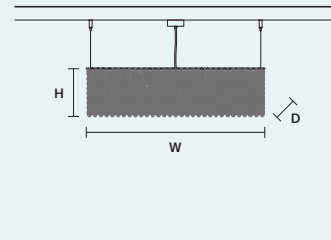

CUBO S/LONG/D

W 75 cm / 29.50"
D 12,5 cm / 4.90"
H 20 cm / 7.90"

STANDARD LIGHTING
5×E14×10 W MAX (NOT INCL.)