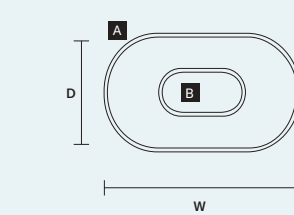

MODULES
A **OUTSIDE**
4 × ARCH 125
2 × STRAIGHT 100
B **INSIDE**
4 × ARCH 50
2 × STRAIGHT 50

DRIVER
1 × RECESSED

LUSTRALIS Q2 SNG

∅ 150 cm / 60.00"
H 40 cm / 15.70"
■ 108 kg / 238.00 lb

STANDARD INTEGRATED LED LIGHTING
129,6 W CRI>90
3000 K – 16650 NOMINAL LM

ON REQUEST
129,6 W CRI>90
2700 K – 15818 NOMINAL LM