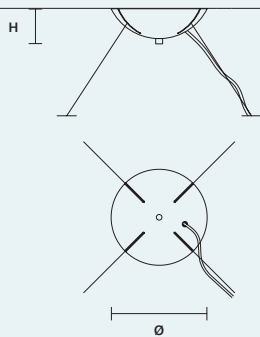

SINGLE CANOPY

SIZE	
Ø	18 cm / 7.10"
H	6 cm / 2.40"

FINISHINGS
● G04

PRODUCT NAME
CRISTALLE S 12/100/40 RD