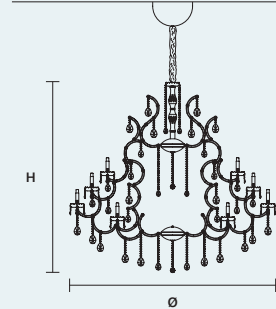

AQABA S 56/185/165

∅ 185 cm / 72.80"
H 165 cm / 65.00"
■ 108 kg / 237.60 lb

INTEGRATED LED LIGHTING

RGB-W 56×LED SOURCE - 476 W TOT

DW 56×LED SOURCE - 453,6 W TOT

STANDARD LIGHTING

56×E14×10 W MAX (NOT INCL.)