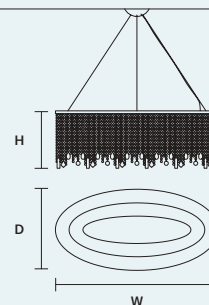

CRISTALLE S 6/120/40 OV

w 120 cm / 47.20"
D 60 cm / 23.60"
H 40 cm / 15.70"
■ 22 kg / 48.40 lb

STANDARD LIGHTING
6×E27×20 W MAX (NOT INCL.)