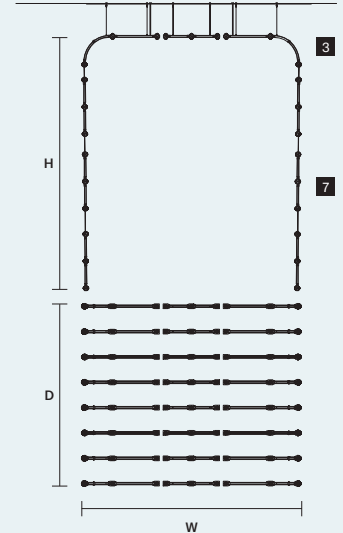

INTEGRATED LED LIGHTING

432 LED LIGHTS CRI>85
3000 K – 648 W
84240 NOMINAL LM

MODULES

3 ×16

7 ×56

CANOPY

RECESSED

CABLES

×48 SINGLE STEEL CABLES