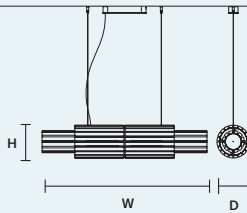

VEGAS BIL 140

W 135 cm / 53.10"
D 27 cm / 10.60"
H 27 cm / 10.60"
■ 42 kg / 93.00 lb

STANDARD INTEGRATED LED LIGHTING
56 W CRI>90
3000 K – 5973 NOMINAL LM

ON REQUEST
56 W CRI>90
2700 K – 5693 NOMINAL LM

DIMMABLE
0-10V