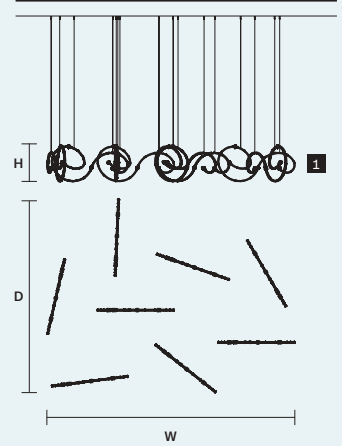

INTEGRATED LED LIGHTING

64 LED LIGHTS CRI>85
3000 K - 96 W
12480 NOMINAL LM

MODULES

6 ×16

MODULES

6 ×8

MODULES

6 ×16

MODULES

1 ×8

CANOPY

E ×1
W 70 cm / 27.60"
D 16 cm / 6.30"
H 6 cm / 2.40"

CANOPY

E ×1
W 70 cm / 27.60"
D 16 cm / 6.30"
H 6 cm / 2.40"

CANOPY

E ×1
W 70 cm / 27.60"
D 16 cm / 6.30"
H 6 cm / 2.40"

CANOPY

RECESSED

CABLES

×4 SINGLE STEEL CABLES

CABLES

×2 SINGLE STEEL CABLES

CABLES

×2 SINGLE STEEL CABLES

CABLES

×16 SINGLE STEEL CABLES