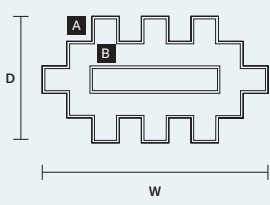

LUSTRALIS M1 TPL

W	319 cm / 125.60"
D	180 cm / 70.90"
H	40 cm / 15.70"
■	202 kg / 445.00 lb

STANDARD INTEGRATED LED LIGHTING
216 W CRI>90
3000 K – 27750 NOMINAL LM

ON REQUEST
216 W CRI>90
2700 K – 26362 NOMINAL LM

LUSTRALIS N2 DBL

W	700 cm / 275.60"
D	160 cm / 63.00"
H	40 cm / 15.70"
■	488 kg / 1076.00 lb

STANDARD INTEGRATED LED LIGHTING
187,2 W CRI>90
3000 K – 24050 NOMINAL LM

ON REQUEST
187,2 W CRI>90
2700 K – 22847 NOMINAL LM

LUSTRALIS O1 SNG

W	201 cm / 79.10"
D	201 cm / 79.10"
H	40 cm / 15.70"
■	101 kg / 223.00 lb

STANDARD INTEGRATED LED LIGHTING
112,4 W CRI>90
3000 K – 14430 NOMINAL LM

ON REQUEST
112,4 W CRI>90
2700 K – 13708 NOMINAL LM

LUSTRALIS O1 TPL

W	362 cm / 142.50"
D	201 cm / 79.10"
H	40 cm / 15.70"
■	216 kg / 476.00 lb

STANDARD INTEGRATED LED LIGHTING
244,8 W CRI>90
3000 K – 31450 NOMINAL LM

ON REQUEST
244,8W CRI>90
2700 K – 29877 NOMINAL LM

MODULES

- **A** **OUTSIDE**
  36 × CORNER 20x20
- **B** **INSIDE**
  4 × CORNER 20x20
  2 × STRAIGHT 100
  2 × STRAIGHT 50

DRIVER

1 × RECESSED

MODULES

- **A** **COMBO A**
  12 × CORNER 20x20
  2 × STRAIGHT 100
  4 × STRAIGHT 50
- **B** **COMBO B**
  4 × CORNER 20x20
  2 × STRAIGHT 50
- **C** **COMBO C**
  4 × CORNER 20x20
  2 × STRAIGHT 100

DRIVER

2 × RECESSED

MODULES

- **A** **OUTSIDE**
  12 × CORNER 20x20
  8 × ARCH 50
- **B** **INSIDE**
  4 × ARCH 50

DRIVER

1 × RECESSED

MODULES

- **A** **OUTSIDE**
  20 × CORNER 20x20
  16 × ARCH 50
- **B** **INSIDE**
  4 × ARCH 50
  4 × STRAIGHT 100

DRIVER

2 × RECESSED