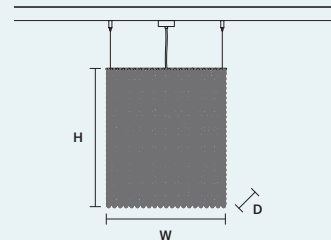

CUBO S/LONG/L

W 50 cm / 19.70"
D 25 cm / 9.80"
H 60 cm / 23.60"

STANDARD LIGHTING

12×E14×10 W MAX (NOT INCL.)