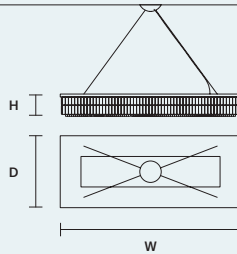

STANDARD LIGHTING

20×E27×20 W MAX (NOT INCL.)*
* BULB MAX Ø 45 mm / 1.80"