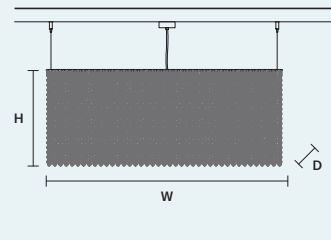

CUBO S/LONG/H

W 100 cm / 39.40"
D 12,5 cm / 4.90"
H 40 cm / 15.70"

STANDARD LIGHTING
11×E14×10 W MAX (NOT INCL.)