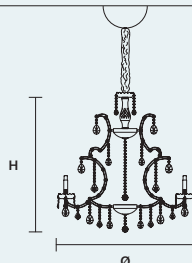

AQABA S 12/95/94

∅ 97 cm / 38.20"
H 94 cm / 37.00"
■ 27 kg / 59.40 lb

INTEGRATED LED LIGHTING

RGB-W 12×LED SOURCE - 102 W TOT

DW 12×LED SOURCE - 97,2 W TOT

STANDARD LIGHTING

12×E14×10 W MAX (NOT INCL.)