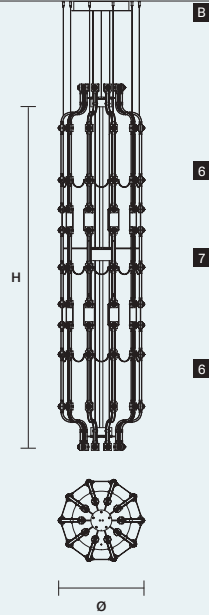

INTEGRATED LED LIGHTING

220 LED LIGHTS CRI>85
3000 K – 330 W
42900 NOMINAL LM