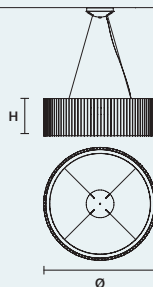

VEGAS S RD120	
∅	120 cm / 47.20"
H	40 cm / 15.70"
■	68 kg / 150.00 lb
STANDARD INTEGRATED LED LIGHTING	
126 W CRI>90 3000 K - 13440 NOMINAL LM	
ON REQUEST	
126 W CRI>90 2700 K - 12810 NOMINAL LM	
DIMMABLE	
1-10V