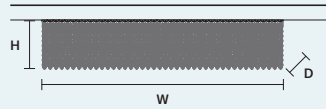

CUBO PL/LONG/P

W 100 cm / 39.40"
D 25 cm / 9.80"
H 20 cm / 7.90"

STANDARD LIGHTING
12×E14×10 W MAX (NOT INCL.)