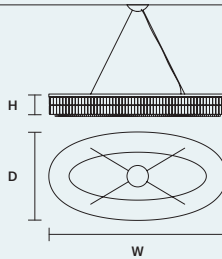

STANDARD LIGHTING

16×E27×20 W MAX (NOT INCL.)
* BULB MAX Ø 45 mm / 1.80"