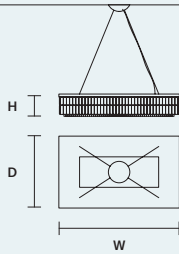

STANDARD LIGHTING

16×E27×20 W MAX (NOT INCL.)*
* BULB MAX Ø 45 mm / 1.80"