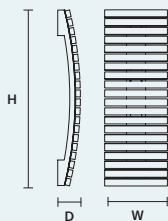

VEGAS A G VRT

W	28 cm / 11.00"
D	10 cm / 3.90"
H	79 cm / 31.10"
■	10 kg / 22.00 lb

STANDARD INTEGRATED LED LIGHTING	
14 W CRI>90	
3000 K - 1492 NOMINAL LM	

ON REQUEST	
14 W CRI>90	
2700 K - 1424 NOMINAL LM	

DIMMABLE	
NO