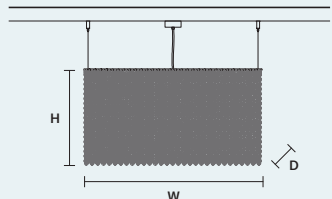

CUBO S/LONG/N

W 75 cm / 29.50"
D 25 cm / 9.80"
H 40 cm / 15.70"

STANDARD LIGHTING

17×E14×10 W MAX (NOT INCL.)