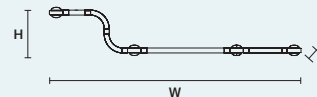

INTEGRATED LED LIGHTING

8 LED LIGHTS CRI>85
3000 K – 12 W
1560 NOMINAL LM