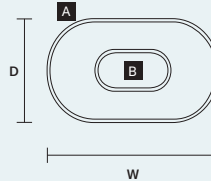

GALASSIA O3 SNG

W 257 cm / 101.20"
D 156 cm / 61.40"
H 25 cm / 9.80"
■ 40 kg / 88.00 lb

STANDARD INTEGRATED LED LIGHTING
98 W CRI>90
3000 K – 12580 NOMINAL LM

ON REQUEST
98 W CRI>90
2700 K – 11950 NOMINAL LM

GALASSIA O4 SNG

W 279 cm / 109.90"
D 77 cm / 30.30"
H 50 cm / 19.70"
■ 47 kg / 104.00 lb

STANDARD INTEGRATED LED LIGHTING
75 W CRI>90
3000 K – 9620 NOMINAL LM

ON REQUEST
75 W CRI>90
2700 K – 9139 NOMINAL LM

GALASSIA Q1 SNG

W 227 cm / 89.40"
D 126 cm / 49.60"
H 100 cm / 39.40"
■ 80 kg / 176.00 lb

STANDARD INTEGRATED LED LIGHTING
146,9 W CRI>90
3000 K – 18870 NOMINAL LM

ON REQUEST
146,9 W CRI>90
2700 K – 19926 NOMINAL LM

GALASSIA Q2 SNG

∅ 150 cm / 60.00"
H 50 cm / 19.70"
■ 67 kg / 148.00 lb

STANDARD INTEGRATED LED LIGHTING
129,6 W CRI>90
3000 K – 16650 NOMINAL LM

ON REQUEST
129,6 W CRI>90
2700 K – 15818 NOMINAL LM

MODULES
4 × CORNER 20x20
4 × STRAIGHT 50
4 × ARCH 50
4 × ARCH 75

MODULES
4 × ARCH 75
4 × STRAIGHT 100

MODULES
A OUTSIDE H50
4 × ARCH 125
2 × STRAIGHT 100
B INSIDE H100
4 × ARCH 50
2 × STRAIGHT 50

MODULES
4 × ARCH 50
4 × ARCH 100
4 × ARCH 150

DRIVER
1 × RECESSED

DRIVER
1 × RECESSED

DRIVER
1 × RECESSED

DRIVER
1 × RECESSED