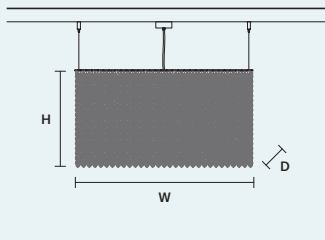

CUBO S/LONG/E

W 75 cm / 29.50"
D 12,5 cm / 4.90"
H 40 cm / 15.70"

STANDARD LIGHTING
9×E14×10 W MAX (NOT INCL.)