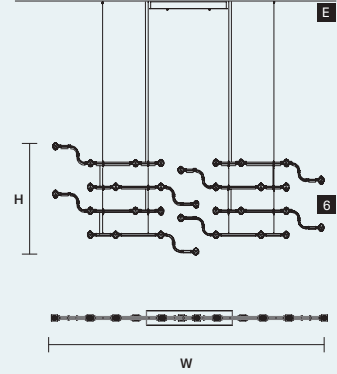

INTEGRATED LED LIGHTING

64 LED LIGHTS CRI>85
3000 K – 96 W
12480 NOMINAL LM

MODULES

6 × 20

MODULES

6 × 20

7 × 10

MODULES

7 × 10

MODULES

6 × 8

CANOPY

B × 1
∅ 40 cm / 15.70"
H 6 cm / 2.40"

CANOPY

B × 1
∅ 40 cm / 15.70"
H 6 cm / 2.40"

CANOPY

E × 1
W 70 cm / 27.60"
D 16 cm / 6.30"
H 6 cm / 2.40"

CABLES

× 3 SINGLE STEEL CABLES

CABLES

× 13 SINGLE STEEL CABLES

CABLES

× 4 SINGLE STEEL CABLES