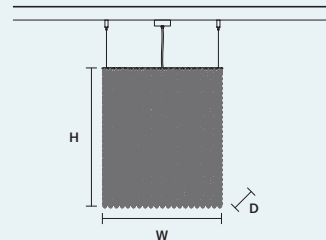

CUBO S/LONG/C

W 50 cm / 19.70"
D 12,5 cm / 4.90"
H 60 cm / 23.60"

STANDARD LIGHTING
7×E14×10 W MAX (NOT INCL.)