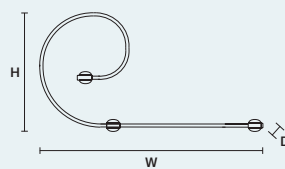

INTEGRATED LED LIGHTING

6 LED LIGHTS CRI>85
3000 K – 9 W
1170 NOMINAL LM

MODULE 3

W 79,5 cm / 31.30"
D 5 cm / 2.00"
H 32 cm / 12.60"
■ 1,2 kg / 2.60 lb