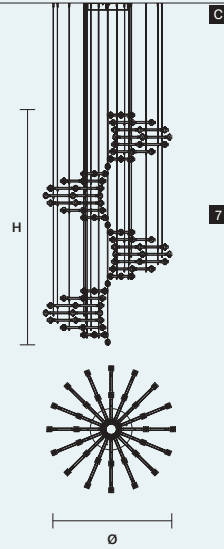

INTEGRATED LED LIGHTING

192 LED LIGHTS CRI>85
3000 K - 288 W
37440 NOMINAL LM

RAQAM Q5
BASIC BATCH D - MODULO 1 × 16
+ MODULO 1 × 8 + MODULO 1 × 8

∅ 385 cm / 151.60"
H 209 cm / 82.30"
■ 120 kg / 264.00 lb