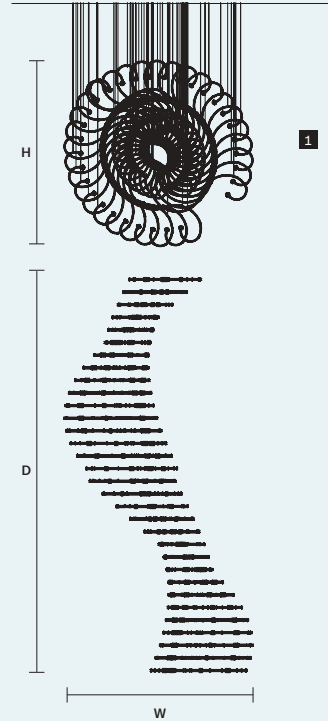

INTEGRATED LED LIGHTING

256 LED LIGHTS CRI>85
3000 K – 384 W
49920 NOMINAL LM

MODULES

1 ×32

CANOPY

RECESSED

CABLES

×64 SINGLE STEEL CABLES

RAQAM R3
BASIC BATCH A
MODULO 1 × 16

∅ 125 cm / 49.20"
H 530 cm / 208.70"
■ 52 kg / 114.40 lb