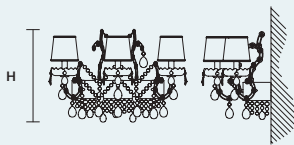

STANDARD LIGHTING

4×E14×10 W MAX (NOT INCL.)