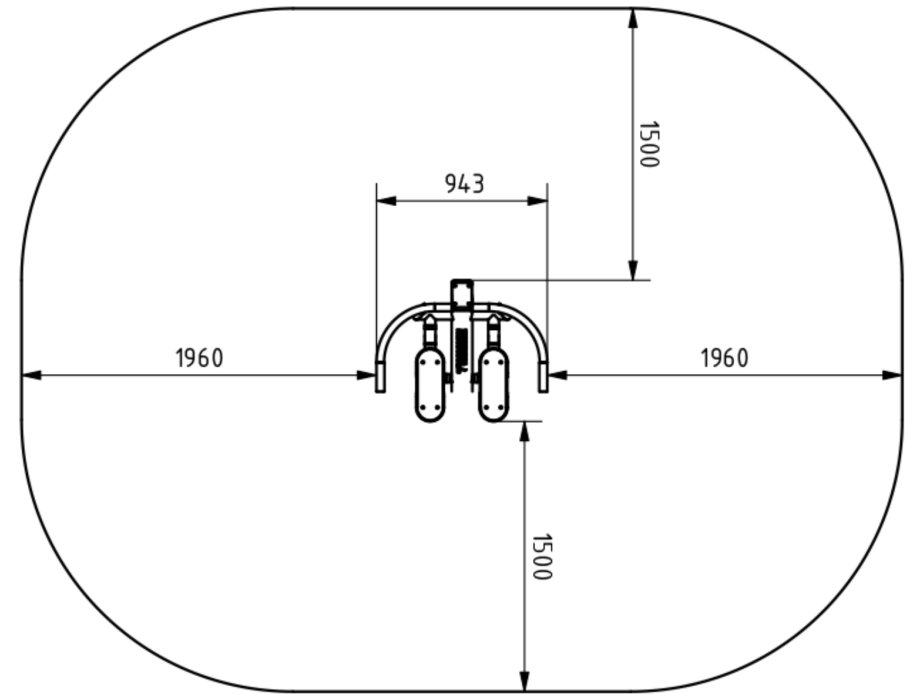

Attributes

Product code	1-1-301
Certificate	EN 16630
Age group	14 + years
Capacity	1 person
Max. weight load	130 kg
Type	Recreational
Difficulty level	Easy

QR Code

Side View

Plan View

Installation information

Number of installers (concrete)	At least 2 people
Total installation time (concrete)	45-90 min.
Number of installers (equipment)	At least 2 people
Total installation time (equipment)	30-60 min.
Excavation volume	0.5 m ³
Concrete volume	0.5 m ³
Size of the base structure	0,8 x 0,8 x 0,8 m
Anchoring options	Surface mounted
In combined structures, the volume of concrete required varies.	

Technical specification

Safety surface area	Around 1,5 m radius
Net weight	68 kg
Material	S235, KO33
Critic fall height	800 mm
Color options	
For more color options, discuss with your sales representative.	