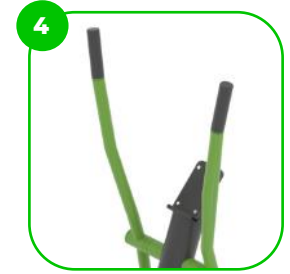

Technical specification

Safety surface area	Around 1,5 m radius
Net weight	68 kg
Material	S235, KO33
Critic fall height	800 mm
Color options	
For more color options, discuss with your sales representative.	

The footrests are made of premium quality non-slip HDPE with a high wear resistance.

The device is equipped with an ergonomic non-slip HDPE phone holder for convenience.

At the end of the arms, the handle is rubber-coated for a more comfortable and secure grip.