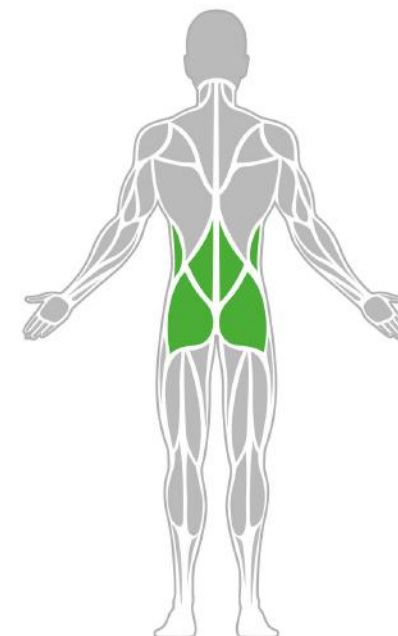

Muscle Groups Focus

Leg Abductor

This outdoor functional training device helps tone the waist, hip and thigh muscles and improves overall strength, balance and coordination. The leg support allows the user to gently move through the aforementioned muscle groups without straining the joints making this outdoor recreation tool perfect for all age groups.

Attributes

Product code	1-1-301
Certificate	EN 16630
Age group	14 + years
Capacity	1 person
Max. weight load	130 kg
Type	Recreational
Difficulty level	Easy

QR Code

Side View

Plan View

Installation information

Technical specification

Safety surface area	Around 1,5 m radius
Net weight	68 kg
Material	S235, KO33
Critic fall height	800 mm
Color options	
For more color options, discuss with your sales representative.	