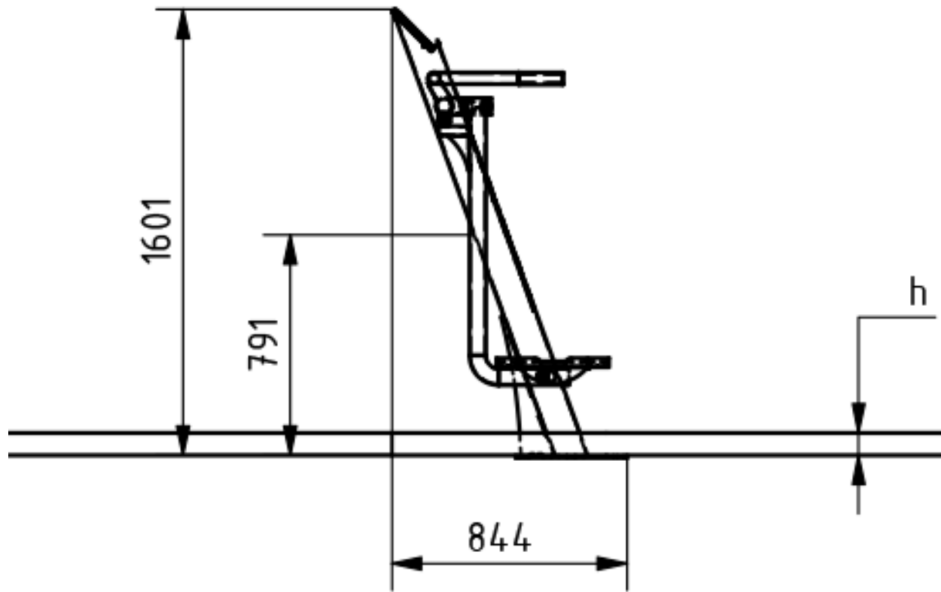

Attributes

Product code	1-1-301
Certificate	EN 16630
Age group	14 + years
Capacity	1 person
Max. weight load	130 kg
Type	Recreational
Difficulty level	Easy

QR Code

Side View

Plan View

Installation information

Number of installers (concrete)	At least 2 people
Total installation time (concrete)	45-90 min.
Number of installers (equipment)	At least 2 people
Total installation time (equipment)	30-60 min.
Excavation volume	0.5 m ³
Concrete volume	0.5 m ³
Size of the base structure	0,8 x 0,8 x 0,8 m
Anchoring options	Surface mounted
In combined structures, the volume of concrete required varies.	

Technical specification

Safety surface area	Around 1,5 m radius
Net weight	68 kg
Material	S235, KO33
Critic fall height	800 mm
Color options	
For more color options, discuss with your sales representative.	