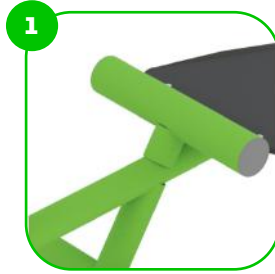

Material specification

The element is made of high quality S235 steel, which has been cleaned via sandblasting. A corrosion resistant powder coating finish is then applied. Also available with galvanized surface for even greater protection and longevity!