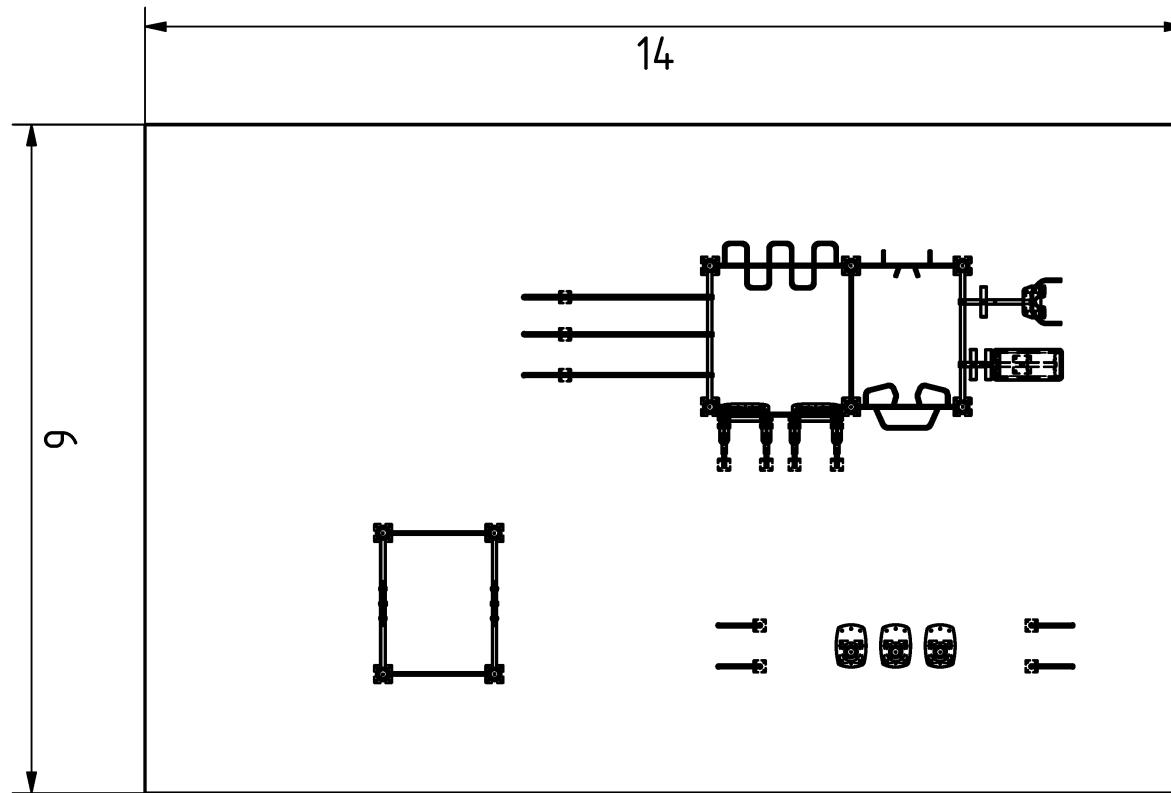

## Attributes

Product code	1-3-245
Certificate	EN 16630
Age group	14 + years
Designed for	Schools
Capacity	32 people
Fall height	1.5 m

## Technical specification

Anchoring option  
 Net weight  
 Material  
 Anti-corrosion possibility  
 Total Area  
 Color options  
 For more color options, discuss with your sales representative.

In-ground or surface  
 853 kg  
 S235  
 Galvanized or EPD  
 126 m<sup>2</sup>