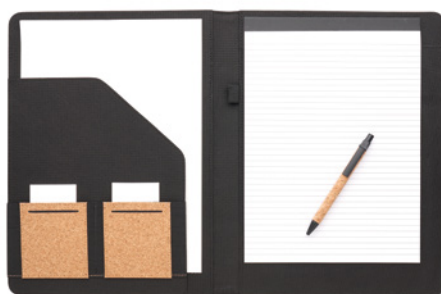

Concork MO2229

A4 cork conference folder. Refillable A4 notepad. 30 recycled paper lined sheets. Matching pen and pen holder. 2 card holders and one large compartment. **Size** 25,5x2x33,5 cm
Print technique Pad printing,S,T1,TD,L,B