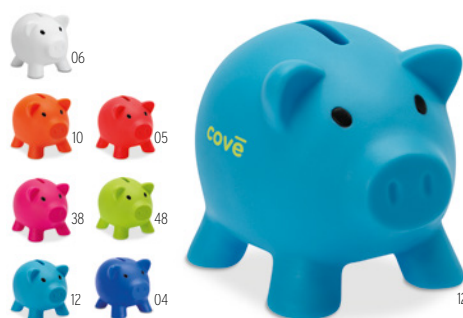

Softco MO8132

Piggy bank in PVC with ABS stopper on the bottom.
Size 9x7x7 cm **Print technique** Pad printing