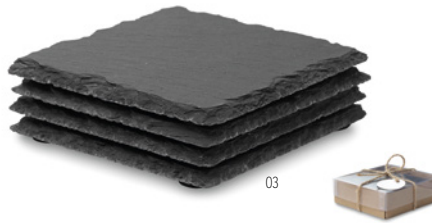

40

Glenavy MO6414

Bamboo Cheese set serving board with 2 serving knives and a fork. **Size** 37,5x17,5x1,5 cm **Print technique** Laser engraving

40

Bierpon MO9298 

Cork coaster round shape. **Size** Ø10x0,5 cm
Print technique Digital printing,S,B,L