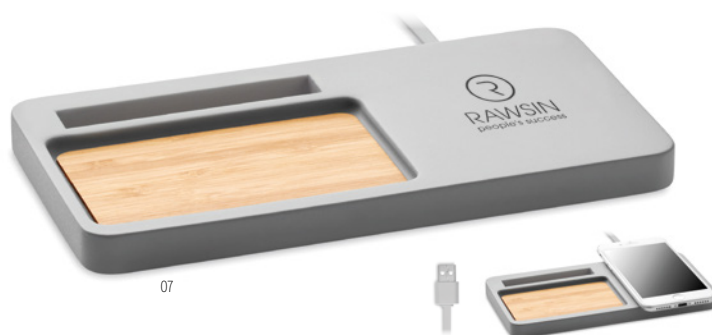

06

Kerala MO9665

Wireless charger with bamboo top, USB hub and smartphone stand/holder. USB output DC5V/1A. Wireless output: DC5V/1A (5W). Compatible latest Androids, iPhone® 8, X and newer. Including type-C cable. **Size** 18,5x11,5x1,4 cm **Print technique** Pad printing,S,L

06

Malabar MO9666

Wireless charger storage box with bamboo top, USB hub and smartphone stand/holder. USB output DC5V/1A (5W). Wireless output: DC5V/1A. Compatible latest Androids, iPhone® 8, X and newer. Including type-C cable. **Size** 25,5x13,5x1,4 cm **Print technique** Pad printing,L

40

Odos MO6453

10W Bamboo wireless charger with stand functionality. Output: DC 9V/1.1A suitable for quick charging. Compatible with latest Androids, iPhone® 8 and newer. **Size** 13x8x1,7 cm **Print technique** Pad printing,L,DOI,DL