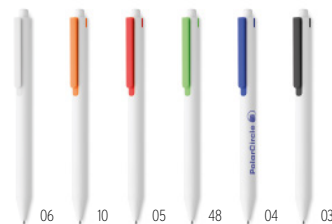

Different styles for ABS pens

Side MO6991

Push button ball pen in recycled ABS. Blue ink. **Size** Ø1x14 cm
Print technique Round screen printing, P

Rio Clean MO9951

Push button ball pen in ABS with antibacterial barrel. Contains a special additive (nano silver) that prevent bacteria from colonizing the surface of the pen. ISO 22196. Blue ink.
Size Ø1,3x14 cm **Print technique** Pad printing, PD

Neilo Clean MO6138

Twist action stylus ball pen in aluminium with antibacterial barrel and shiny chrome clip. ISO 22196. Blue ink.
Size Ø0,7x13,5 cm **Print technique** Pad printing, L

Blanquito Clean MO6153

Push button stylus pen in ABS with antibacterial barrel. ISO 22196. Blue ink. **Size** Ø1,1x14 cm **Print technique** Pad printing