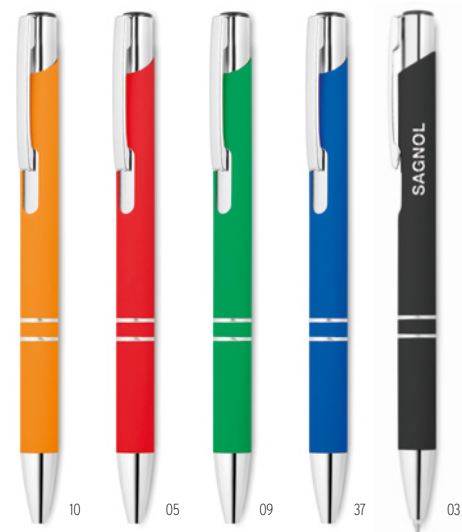

Florina MO2157

Twist action ball pen in recycled aluminium with stylus. Blue ink.
Size Ø1x13,9 cm **Print technique** Pad printing,L

KC8893  MO8893 

Bern KC8893/MO8893

Push button pen in aluminium finish. Black ink. **Size** Ø1x13,5 cm **Print technique** Pad printing,L