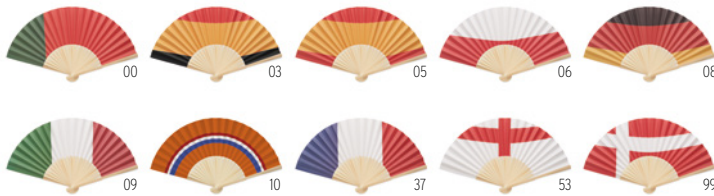

04

Funfan MO2244 ●

Manual hand fan in bamboo with flag design on paper fabric.
Size 21x2,4x1 cm **Print technique** Pad printing,L

06

Flag Fun MO9275

Eyewear with country flag lenses. **Size** 14x4,6x14 cm
Print technique Pad printing,DO1