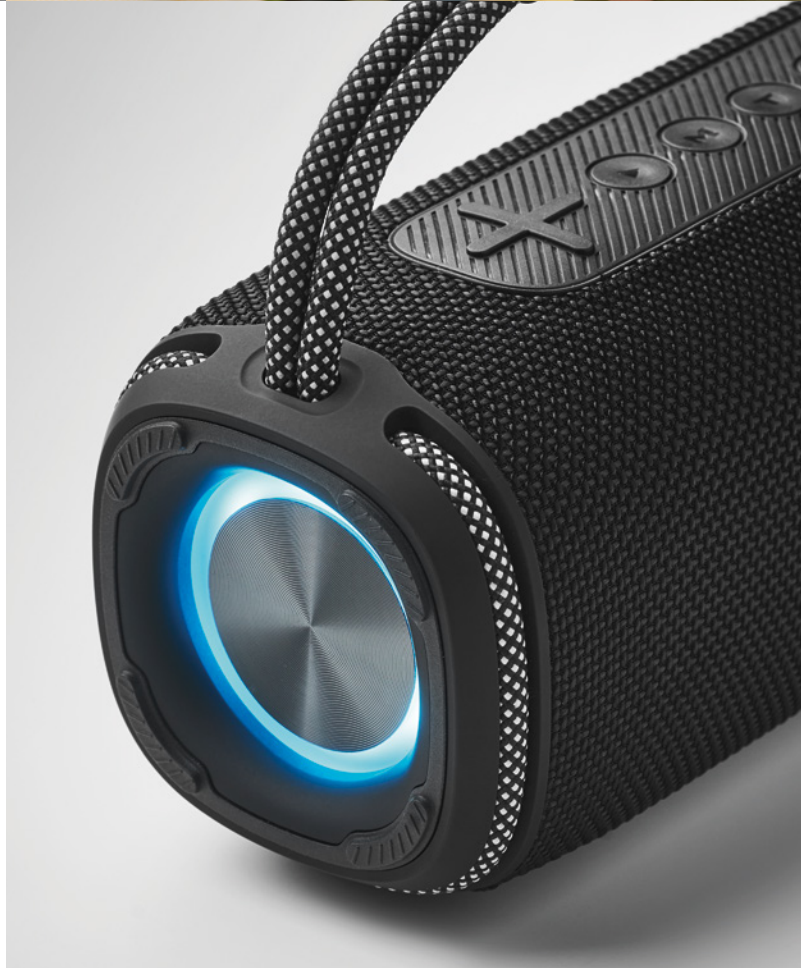

MO2211

Welcome

MORE THAN GIFTS

Notamusic MO2172 ●

2x10 W wireless portable speaker with 2400 mAh rechargeable battery. LED changing colours light on both sides of the speaker. Includes AUX, USB, TF ports. Playing time approx. 5 hours. **Size** 22x8x8 cm
Print technique Laser engraving,P,DL,D01