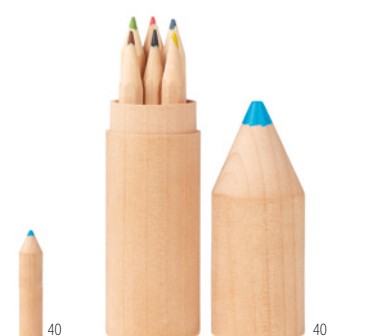

Bow MO6836

Set of 4 highlighter coloured pencils in kraft box.
Size 17,5x0,75 cm **Print technique** Pad printing,PD,DL

Coloret IT2691

12 wooden pencils in pencil shaped wooden box.
Size Ø3,5x13,5 cm **Print technique** Pad printing,DL