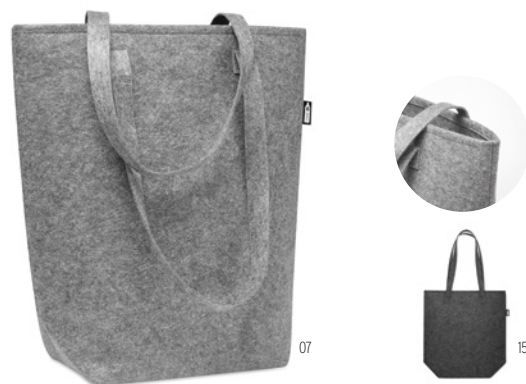

Taslo MO6185

RPET felt shopping bag with long handles and bottom gussets. **Size** 40x15x42 cm **Print technique** Screen printing,T1,TD,B