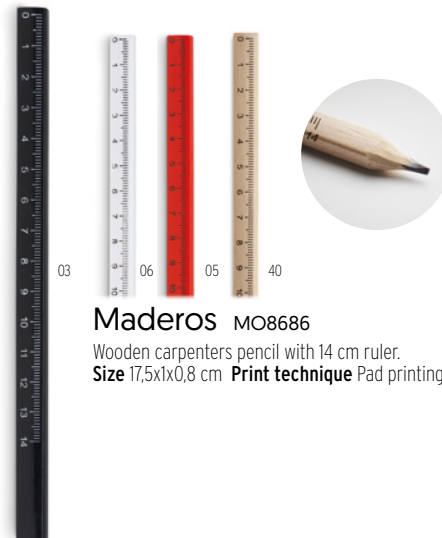

Foldable multi-tool in stainless steel with stainless steel pliers. 9 tool functions. 600D polyester pouch included.
Size 7x3,3x1,6 cm **Print technique** Pad printing,L

03

06

05

40

Maderos MO8686

Wooden carpenters pencil with 14 cm ruler.
Size 17,5x1x0,8 cm **Print technique** Pad printing,L