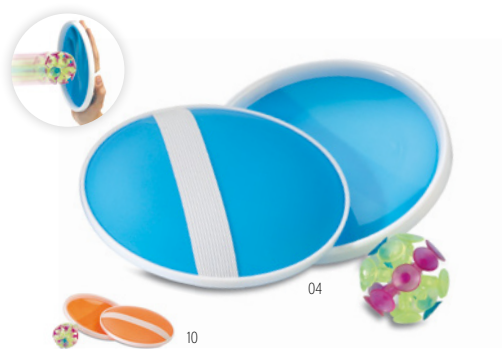

10

Sydney KC1312

Frisbee 23 cm. **Size** Ø23x2 cm
Print technique Pad printing,S,DL

04

Atrapa IT3087

Foldable polyester frisbee packed in a polyester pouch. **Size** Ø24x1 cm
Print technique Screen printing,T1,TD