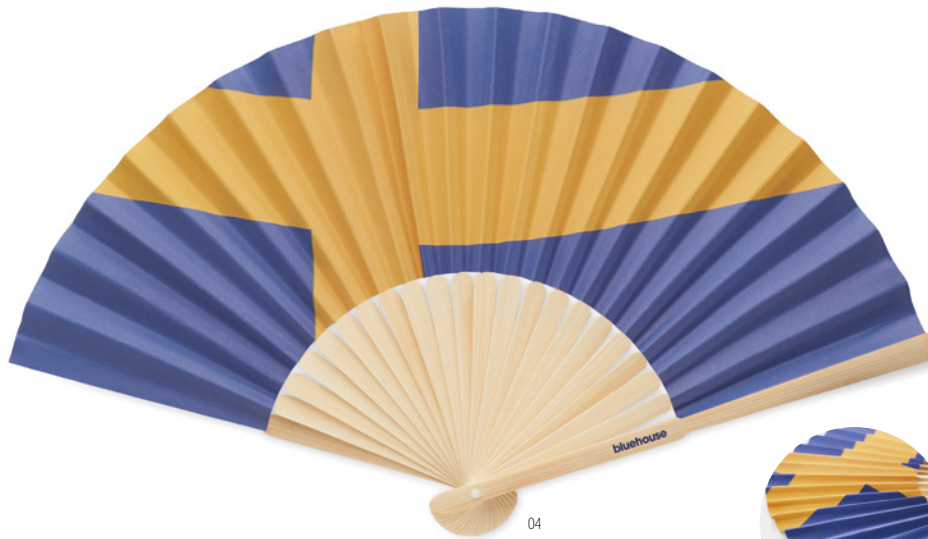

Individual water spray in ABS casing. **Size** Ø4x20,5 cm
Print technique Round screen printing,DL,P

Vueltas MO8376

Operated fan. 2 AAA batteries not included. **Size** 10x3,2x2,8 cm **Print technique** Pad printing,DL