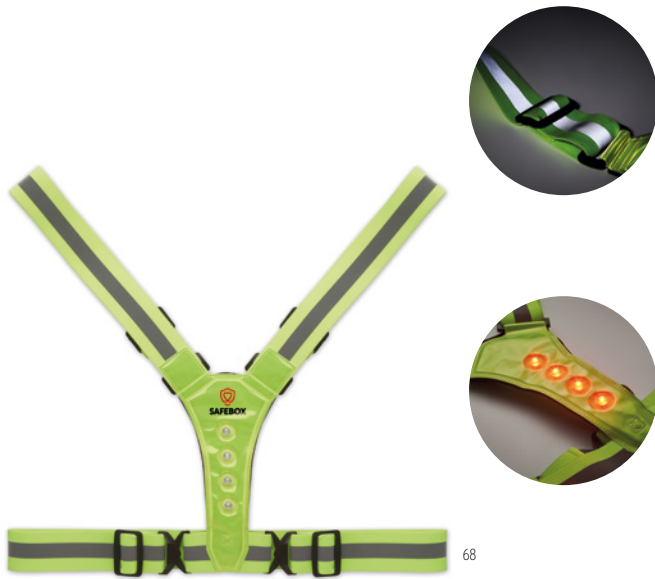

Roundvisible MO2100

Adjustable 360° reflective body belt with 4 LED on front and 4 LED's on the back and silver stripes. Included 2 CR2032 battery. For promotional use only. **Size** 50x44 cm **Print technique** Screen printing,DL