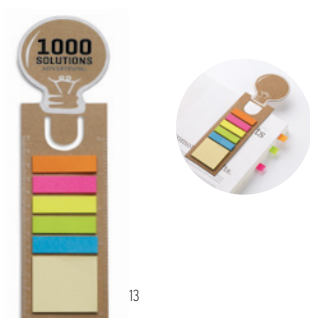

Size 8x1,7x10,5 cm **Print technique** Pad printing,DL

Recyclo MO7173

3 piece sticky note memo pad with recycled carton cover. Large and medium yellow sticky notes pads and 5 assorted colours page markers.

Size 10x7,5x1,2 cm

Print technique Pad printing,DL

Memokit MO7627

Cardboard memo note dispenser. 100 plain sheets memo block. 2 piece sticky note memo pad. Medium yellow sticky notes pads and 5 assorted colours page markers.

Size 11,5x9x2,3 cm **Print technique** Pad printing,DL,S

Idea MO7804

Lightbulb-shaped bookmark in recycled carton. 2 piece sticky note memo pad. Medium yellow sticky notes pads and 5 assorted colours page markers. 13 cm ruler.