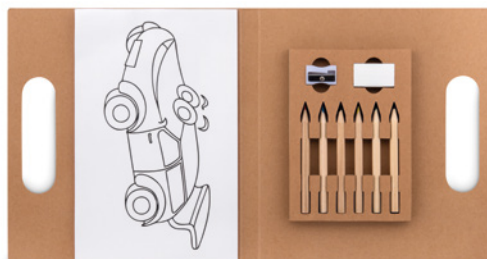

13

13

99

Colopad MO8769

Colouring set with 24 pages 6 of which have pictures to colour in and 18 blank pages. Includes 8 colouring pencils.
Size 21,5x18,5x1 cm **Print technique** Screen printing

Folder2 Go MO9544

Children colouring set with 30 colouring sheets. Includes 6 colouring pencils, sharpener and eraser.
Size 20x1,6x21 cm **Print technique** Pad printing,S,D01,DL

Recreation MO7389

Colouring set in clear box contains 8 wooden pencils and 20 paper drawings. **Size** 10x14,5x1 cm
Print technique Pad printing,PD

13

Little Vangogh MO9873

Colouring set with 6 coloured wooden pencils, 1 wooden sharpener and 20 colouring sheets.
Size 9x7,5x1,5 cm **Print technique** Pad printing,DL

13

Street MO8929

4 coloured chalk sticks, 25 mm diameter.
Size 9,5x2,5x10,5 cm **Print technique** Pad printing,PD,D01,DL

13

Tamago MO6479

Set of 6 chalk eggs in a cardboard egg box.
Size 15x10x7 cm **Print technique** Pad printing,D01,DL