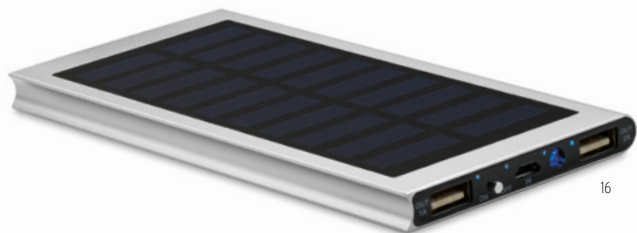

16

Solar Powerflat MO9051

Power bank 8000 mAh in aluminium and solar panel. Capacity for smartphone use, output current DC5V/1A and DC5V/2A. Includes indicating light and USB cable with micro usb plug. **Size** 7,5x15x1 cm **Print technique** Pad printing,L,PD