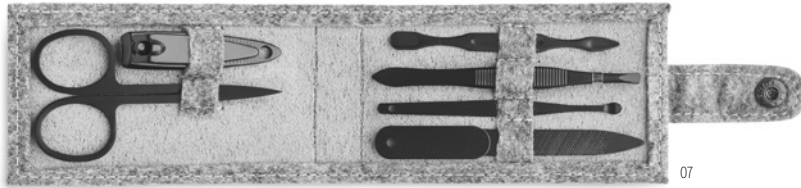

Self-care routine

07

Nailkit Felt MO2140

6 piece stainless steel manicure set in rectangular RPET felt pouch. **Size** 11x6x2 cm **Print technique** Screen printing,T1,TD,B