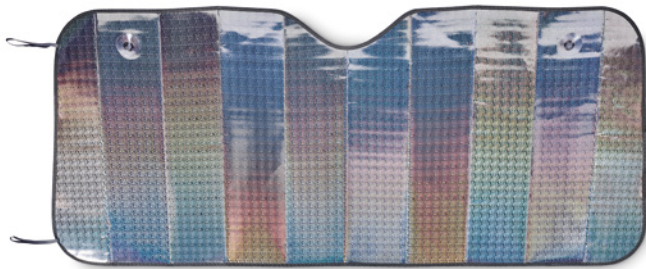

Carshade MO2233 ●

Foldable windscreen sun shade. Inner foam 2mm and inner PE alum foil.
Size 61x14x4 cm **Print technique** Screen printing