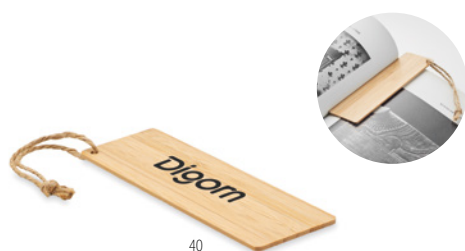

Kumaku MO6593

Bamboo bookmark with jute cord. **Size** 13x4x0,2 cm
Print technique Pad printing,L