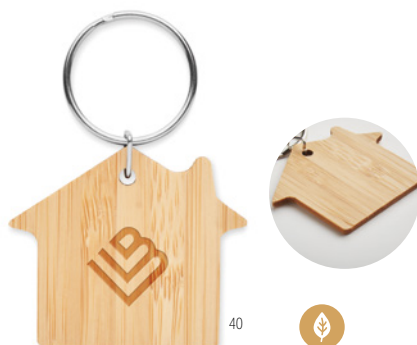

40

Houseboo MO6979

House shaped bamboo key ring. **Size** 4,5x3,8x0,2 cm
Print technique Pad printing, D01, DL, L