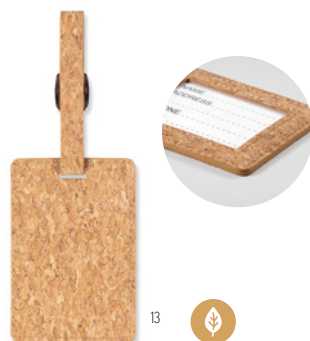

13

Ovalis MO6556

Cork luggage tag. Cork is 100% natural material. Due to its structural nature and surface porosity the final print result per item may have deviations. **Size** 11,5x6 cm
Print technique Digital inlay,S,L,P