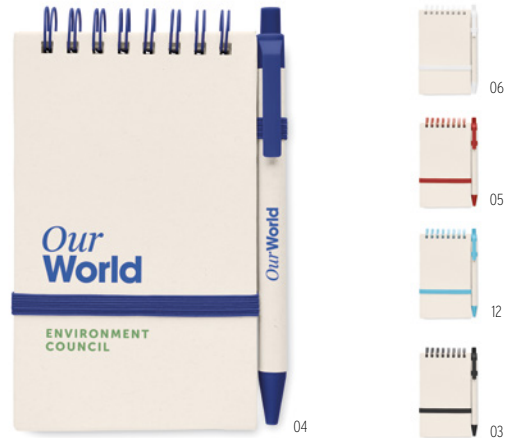

Mito Set MO6837

A6 Recycled milk cartons 70 sheet recycled plain paper notebook (70 % recycled milk carton and 30% recycled paper) with matching pen. Ring bound. Matching push button ball pen. Blue ink. Elastic closure strap and pen holder. **Size** 8,2x1,2x14 cm **Print technique** Pad printing,D01,DL,B,L