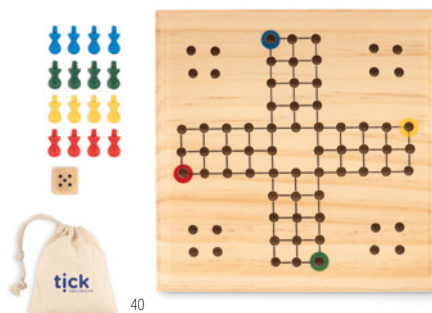

Ludo MO6110

Wooden Ludo game. Presented in cotton pouch.
Size 12x12x1,5 cm
Print technique Pad printing,DO1,DL,L,S,T1,TD