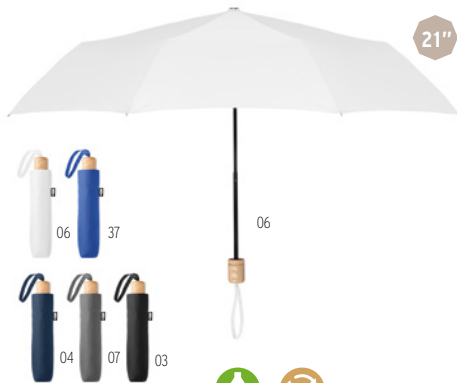

Tralee MO9604

Foldable 21 inch umbrella, 3 sections with 190T RPET pongee fabric, black plated frame and ribs with wooden handle. Manual open and closure. Self material pouch. **Size** Ø99x51 cm **Print technique** Screen printing,T1,TD,TS