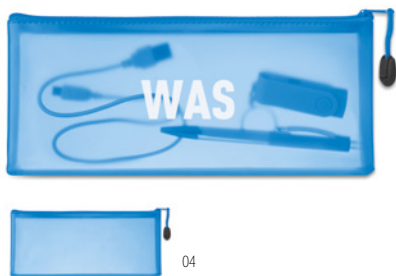

Gran MO8993

Big PVC pencil case. **Size** 25x10,5 cm **Print technique** Screen printing