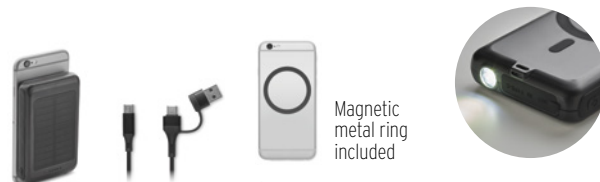

MO6841

MO6896

03

Magnetic metal ring included

5W

Solpow MO2065

Magnetic wireless charger (5W) Power bank 5000 mAh in ABS and solar panel. Output: DC 5V/2A. Compatible with iPhone® 12 and newer. Including additional magnetic metal ring to support charging of non-magnetic wireless chargeable phones. **Size** 10,7x6,8x2 cm **Print technique** Pad printing