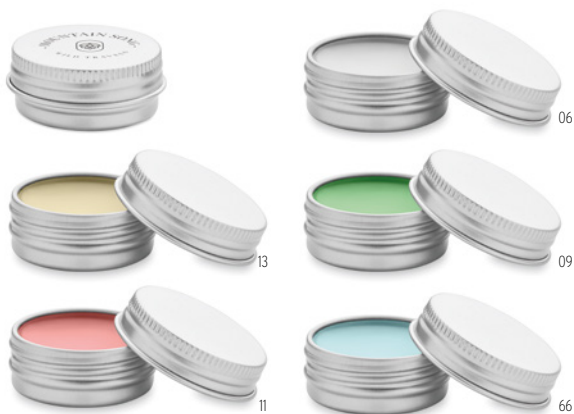

Balm MO6809

Vegan lip balm in aluminium screw top tin. Dermatologically tested. SPF10. Flavour: Vanilla. **Size** Ø4,1x1,7 cm **Print technique** Pad printing,D01,DL