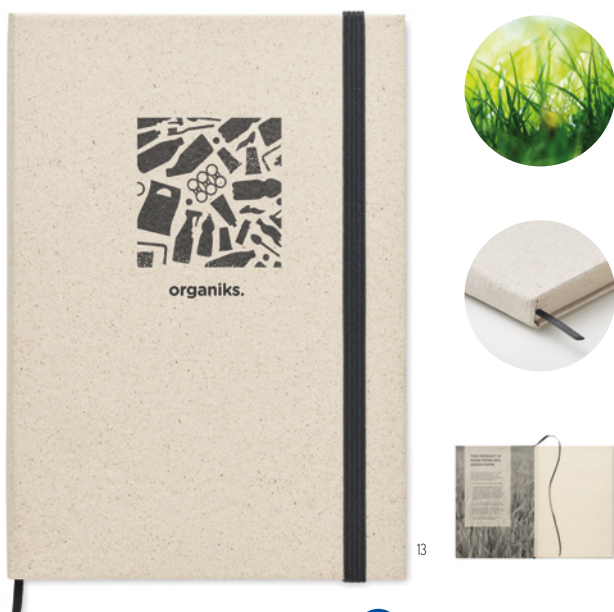

Grass Notes MO6542

A5 grass paper notebook. Hard grass paper cover. Casebound. 160 grass paper lined pages (80 sheets). 95 gsm paper. Elastic closure strap and ribbon bookmark. Grass paper containing 40% grass fibers. **Size** 21x15x1,5 cm
Print technique Pad printing,S,D01,DL,B