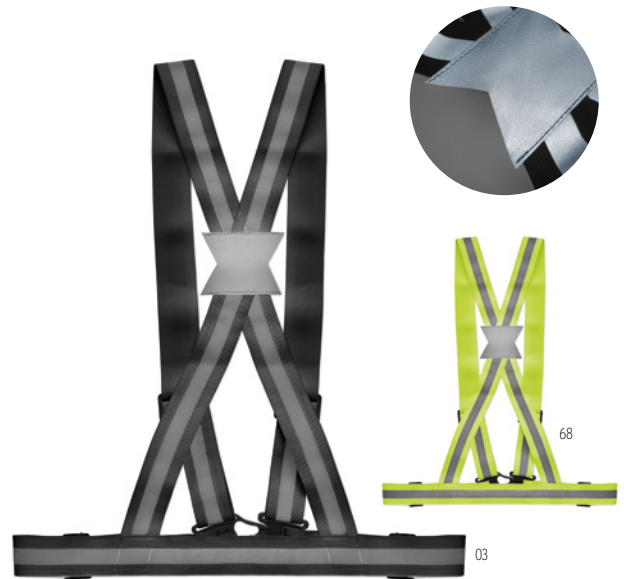

Allvisible MO6445

Adjustable 360° reflective body belt with silver stripes. For promotional use only. **Size** 51x52 cm **Print technique** Screen printing,DO1,DL,T1,TD