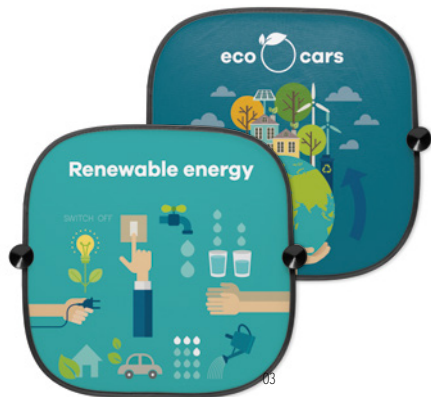

Sombra Light MO8675

Set of 2 car window shades made of polyester. Includes 2 suction cup holders. Perfect for both winter and summer to keep the weather at bay. This will keep your car cool during the summer by reflecting the sunlight away, and will keep the frost off your windshield when placed on the outside by offering a layer of protection. **Size** 44x36 cm
Print technique Sublimation