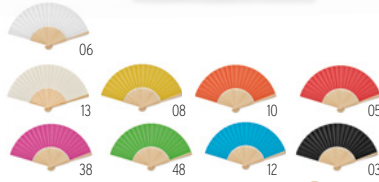

Fanny Paper MO6828

Manual hand fan in bamboo with paper fabric.
Size 21x24x1 cm **Print technique** Pad printing,L