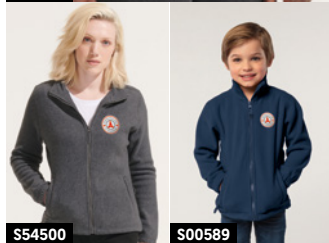

S55000

S54500

S00589

RECYCLED POLYESTER FLEECE

SOL'S FACTOR MEN S03823

Fleece jacket. Side zip pockets and front zip opening with contrasting zip pullers. 100% recycled polyester. 280 grams. Polar fleece. **Printing techniques** Embroidery

S / M / L / XL / XXL / 3XL / 4XL / 5XL