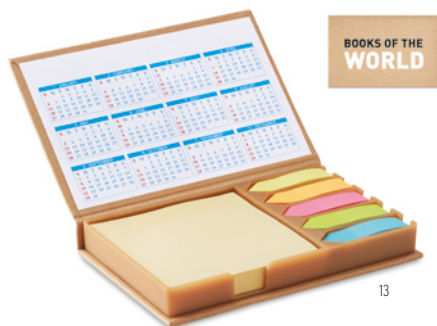

Foldcork MO9858

Sticky note memo pad with cork envelope cover. 125 sheets of large yellow sticky notes pads and 25 sheets of 5 assorted colours page markers. **Size** 8x5x0,2 cm **Print technique** Laser engraving,S