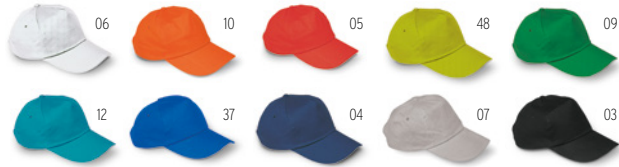

Glop Cap KC1447

5 panel baseball cap in cotton, 160 gr/m² twill with adjustable plastic snap closure. 2 metal eyelets with matching colour plating. Size 7 1/4. **Size** 25x16x15 cm **Print technique** Screen printing, E, T1, TD