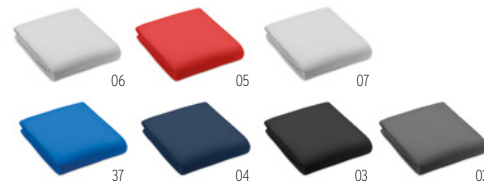

06

05

07

37

04

03

03

Comfy IT1989

100% acrylic blanket with PVC belt holder. **Size** 130x190 cm
Print technique Laser engraving,B,E

Dinara Rpet MO9936

Fleece blanket with squared pattern in RPET with in RPET polyester travel pouch. 180 gr/m² fleece. **Size** 120x150 cm
Print technique Screen printing,T1,TD,E

Bogda MO6805

130 gr/m² RPET polar fleece blanket. **Size** 120x150 cm
Print technique Screen transfer,E