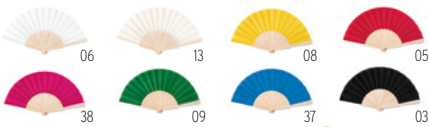

Fanny Wood MO9532

Manual hand fan in wood with polyester fabric.
Size 41x22 cm **Print technique** Pad printing,L