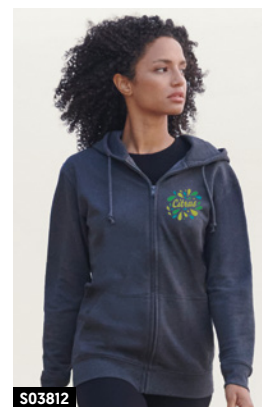

*Available in women style

**Available in kids style

S03812

80% COTTON / 20% RECYCLED POLYESTER

SOL'S CARTER S03812

Hooded sweatshirt with zipper. 80% cotton / 20% recycled polyester. 280 grams. US sizing.
Printing techniques Screen Printing, E, TD, T

XS / S / M / L / XL / XXL / 3XL / US sizing

S03812

S03105

80% COTTON / 20% POLYESTER

SOL'S SPIKE MEN S03105

Men's zip hoodie. Brushed lining. 80% ring spun cotton / 20% polyester. Outside: 100% cotton fleece LSF (Low Shrinkage Fabric). 280 grams.
Printing techniques Screen Printing, E, TD, T

S / M / L / XL / XXL / 3XL

S03106

Colours and sizes depending on the selected style.