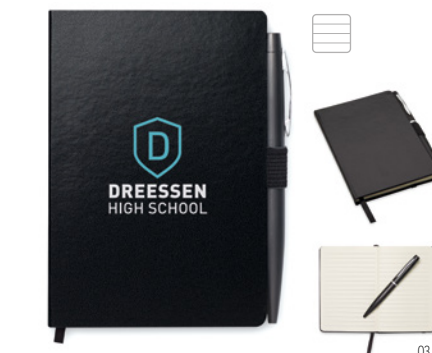

Notaplus MO8108

A5 notebook with pen. Hard PU cover. Casebound. 144 lined pages (72 sheets). Matching elastic closure strap, ribbon bookmark and pen holder. Matching metal push button ball pen. Blue ink. **Size** 21x14,5x1,2 cm **Print technique** Pad printing,S,B,L