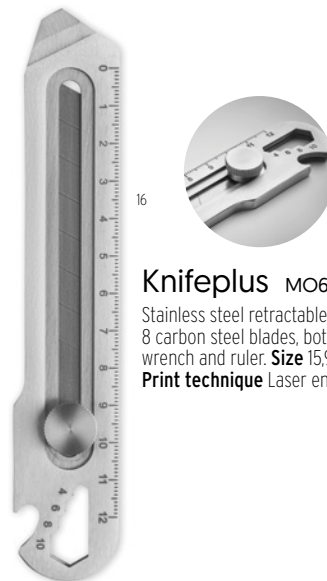

Knifepius MO6970

Stainless steel retractable knife with 8 carbon steel blades, bottle opener, wrench and ruler. **Size** 15,9x2,8x1,3 cm
Print technique Laser engraving, P

Toolpen MO8679

Twist action spirit level pen in ABS with ruler, stylus and phillips head and flat head screw driver bits. Black ink. **Size** 14,5x1,1x1,1 cm
Print technique Pad printing, L