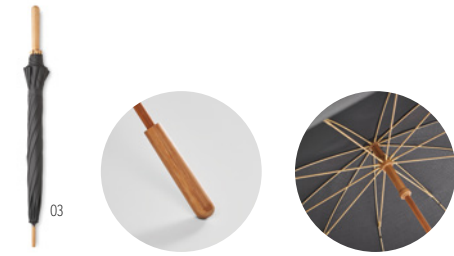

Tutendo MO6967

23.5 inch manual open windproof umbrella in 190T RPET pongee material with bamboo shaft, tips and handle. Fibre-glass ribs. Manual closure.
Size Ø104x89 cm **Print technique** Screen printing,T1,TD