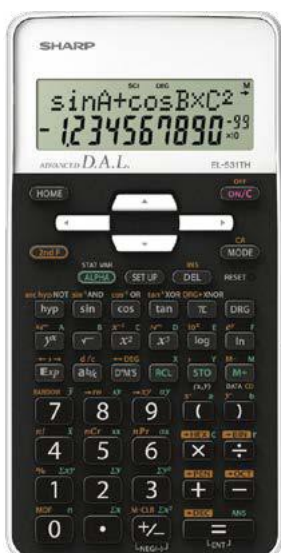

65230

65424

Sharp Scientific Calculators

12 digit, 2 line LCD, twin power, easy glide hard case to protect calculator from damage.

- 49733 Calculator EL506TS 79.6x154.5x13.2mm
- 65424 Calculator EL531THB-WH 79.6x154.5x18.2mm

Ea
Ea