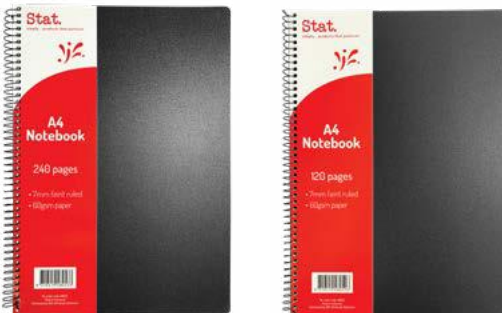

Stat. Spiral Bound A4 PP Notebooks

The Stat. A4 (210x297mm) notebook is the perfect office, school or home companion. Comes with 120 and 240, 60gsm pages that are lined every 7mm for easy and neat note taking. Spiral binding prevents your pages from falling out, while allowing you to tear out pages easily. Its strong polypropylene front cover keeps the pages protected against wear & tear.

- **48052** Notebook A4 120pg Ea/Ph10
- **48053** Notebook A4 240pg Ea/Ph5

Stat. Spiral Bound A5 PP Notebooks

The Stat. A5 (148x210mm) notebook with its durable cover is handy on your desk or in your bag. Comes with 200, 60gsm pages that are lined every 7mm for easy and neat note taking. Spiral binding prevents your pages from falling out, while allowing you to tear out pages easily. Its strong polypropylene front cover keeps the pages protected against wear & tear and features an internal pocket divider perfect for storing loose documents.

- **48056** Notebook A5 200pg Ea/Ph5