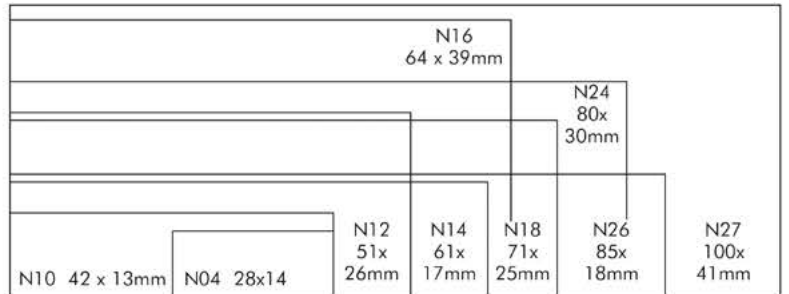

POPULAR EXAMPLES OF CUSTOM STAMP SIZES

N.B. Template sizes not to scale.

Photocopy this order form and fax or post to your Stationery Dealer

Company Name: .....Contact: ..... Date: .....
Address: .....
.....Tel No: .....Fax No: .....

☐ Rubber Stamp	W.....mm x D.....mm	☐ Centred	Select Self Inking and Pre-inked Stamp Colour ☐ Black ☐ Blue ☐ Red ☐ Green ☐ Violet ☐ With border ☐ Without border
☐ Colop Self Inking	.....Code P.....	☐ Range Left	
☐ Xstamper Pre-inked	.....Code N.....	☐ Range Right	

Please print text required on your stamp in this box, clearly.

Take care with these letters! (5 OR S), (V OR U), (G OR C), (M, N OR H)

For signature or logo stamps, please post black and white copies with your order

Office Use Only:
Account No: .....
Order No: .....