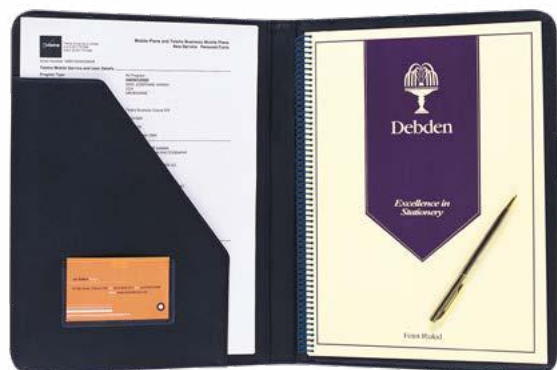

Collins Wiro Compendium

Combining functionality, innovation, and quality, this A4 compendium is ideal for the modern professional on the move. It includes: Quality Vegan leather cover. A4 page pocket, Pen. Wiro Notebook (can be refilled with 5121.CRF notepads). Whole size - 320 x 260mm

62602 Compendium A4 Wiro Note Executive Ea