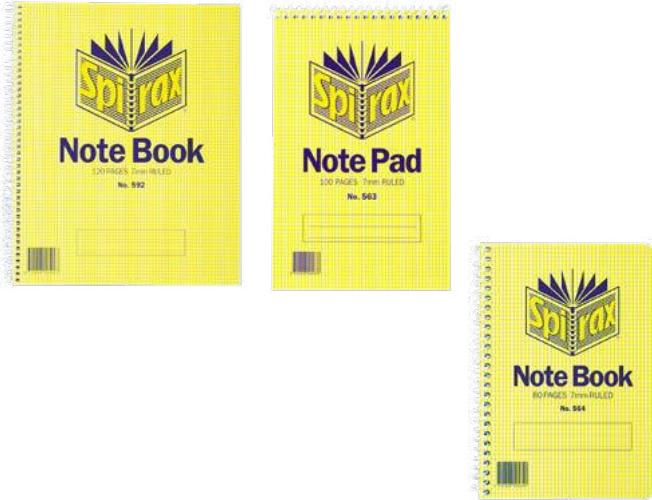

Spirax Notebooks

There are many different sizes & styles available in the Spirax Notebook range. There is a notebook to suit almost all of your writing needs, from handy pocket size through to a large foolscap book.

85410	Notebook #541 147x87mm Top Open 96pg	Ea/Ph20
85600	Notebook #560 112x76mm Top Open 96pg	Ea/Ph40
85610	Notebook #561 147x87mm Side Open 96pg	Ea/Ph20
85630	Notebook #563 200x127mm Top Open 100pg	Ea/Ph20
85631	Notebook #563A 200x127mm Top Open 200pg	Ea/Ph10
85632	Notebook #563B 200x127mm Top Open 300pg	Ea/Ph10
85640	Notebook #564 167x114mm Side Open 80pg	Ea/Ph20
85700	Notebook #570 A5 Side Open 200pg	Ea/Ph5
85710	Notebook #571 A5 Side Open 300pg	Ea/Ph5
85920	Notebook #592 222x178mm Side Open 120pg	Ea/Ph10
85930	Notebook #593 252x200mm Side Open 120pg	Ea/Ph10
85950	Notebook #595 A4 Side Open 120pg	Ea/Ph10
85951	Notebook #595A A4 Side Open 240pg	Ea/Ph5
85661	Notebook #566A 225x152mm Top Open 200pg	Ea/Ph10