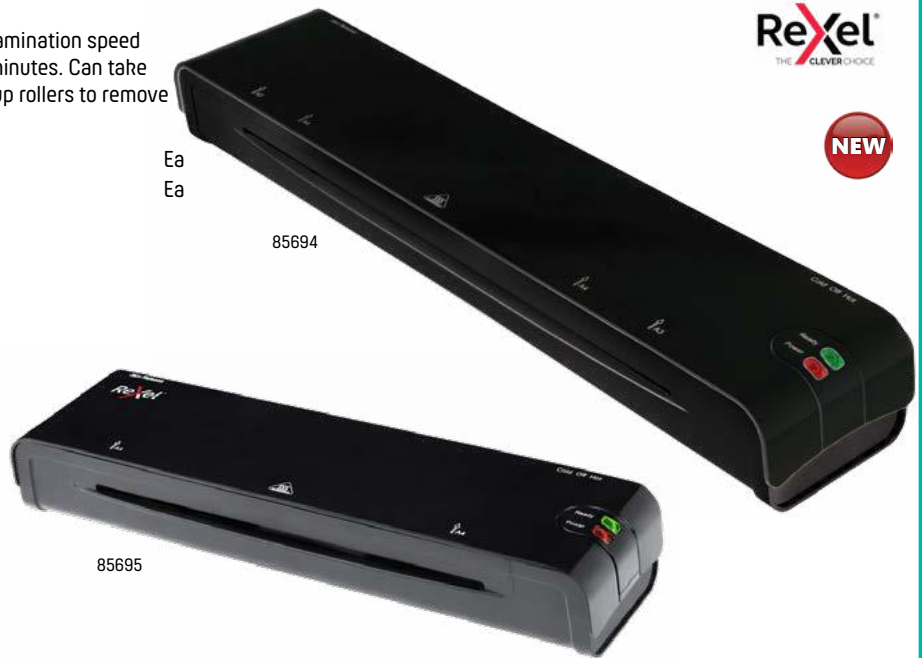

- 85694** Laminator SG300 A4 - Black
- 85695** Laminator SG300 A3 - Black

Ea
Ea

GBC 240 Laminator

The GBC 240 A4 & 240HS are popular laminators known for their quick 2-minute warm-up and high-speed performance, using two heated rollers to laminate documents from ID size up to A3 efficiently on the A3 machine, perfect for home or light office use, with features like auto shut-off and jam release for user-friendliness.