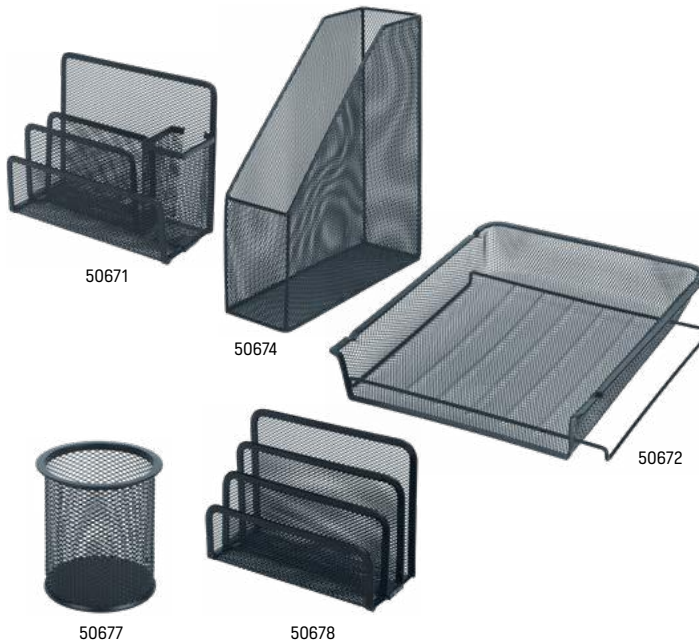

Esselte SWS Desk Accessories

- **27865** Memo Cube Refill Paper Blank 500's Ea

Esselte Metal Mesh Desk Accessories

A stylish & sleek range of black mesh desk accessories. Ideal for storing clips, pens & other stationery. Range includes business card holder, magazine file, pencil cup, document tray, note holder, drawer tidy, file sorter, paper clip holder & desk organiser.

- **50671** Desk Organiser Ea
- **50672** Document Tray A4 Ea
- **50674** Magazine File Ea
- **50677** Pencil Cup Ea
- **50678** Vertical Sorter Ea