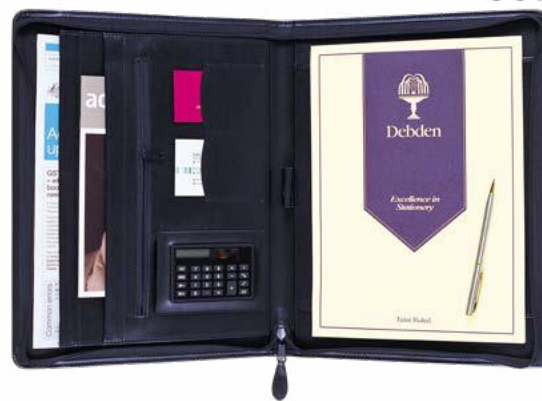

36244 Compendium Quarto with Notepad

Ea

Collins Debden A5 Folio

This Compact A5 Size Folio is the perfect companion to any business meeting or conference. It features a re-fillable spiral bound A5 notepad, Pen, and business card holder

49425 Portfolio A5 Pen Loop Folio Black

Ea

Collins Debden Zippered Portfolio

Keep organized in style with our collection of proven performers. The range have been developed with our philosophy of providing function, high quality, and innovative designs for use at work, at home, or when traveling.

06052 Portfolio A4 Zippered Black

Ea

Collins Debden Zippered Portfolio

Providing function, innovation and quality. This professional compendium are ideal for the professional on the go.

05996 Portfolio A4 Zippered Executive PU Ea

Collins Debden Leather Portfolio

These clever diaries are undated allowing you to use them when you need them. Designed in a range of layouts and sizes the only element missing is the date.

05997 Portfolio A4 Zippered Executive Leather Ea