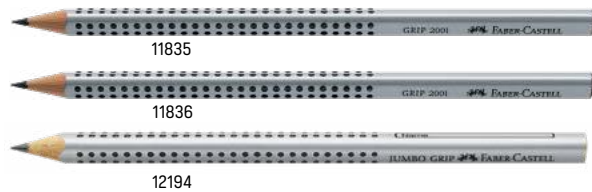

Faber-Castell Triangular Grip Pencils

Triangular shape with non-slip grip dots ensure these award winning pencils are comfortable to use & easy to Grip. Premium quality leads for smooth writing & drawing. Specially Bonded for superior sharpening and break resistance.

11835	Pencil Dot Grip 2001 Triangular HB	Ea/Bx12
11836	Pencil Dot Grip 2001 Triangular 2B	Ea/Bx12
12194	Pencil Jumbo Dot Grip 2001 Triangular B	Ea/ph12