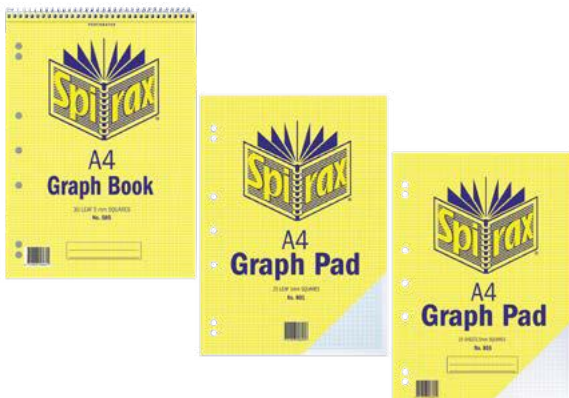

Spirax Graph Pads

All Spirax Graph Pads are printed on quality bond paper. The grids are clear & printed in green so that the grid can be easily eliminated from pages that need to be photocopied.

85850	Graph Pad A4 5mm 30 Leaf	Ea/Ph10
88010	Graph Pad A4 1mm 25 Leaf	Ea/Ph10
88020	Graph Pad A4 2mm 25 Leaf	Ea/Ph10
88050	Graph Pad A4 5mm 25 Leaf	Ea/Ph10