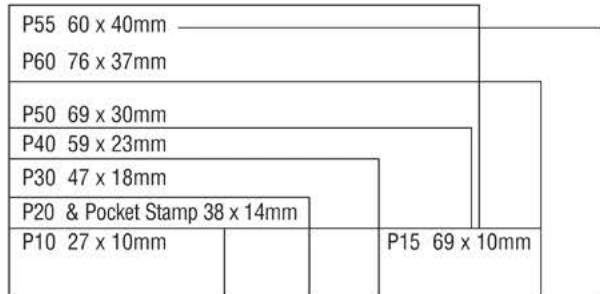

POPULAR EXAMPLES OF CUSTOM STAMP SIZES

N.B. Template sizes not to scale.

Photocopy this order form and fax or post to your Stationery Dealer

Company Name: .....Contact: ..... Date: .....
Address: .....
.....Tel No: .....Fax No: .....

☐ Rubber Stamp	W.....mm x D.....mm	☐ Centred	Select Self Inking and Pre-inked Stamp Colour ☐ Black ☐ Blue ☐ Red ☐ Green ☐ Violet ☐ With border ☐ Without border
☐ Colop Self Inking	.....Code P.....	☐ Range Left	
☐ Xstamper Pre-inked	.....Code N.....	☐ Range Right	

Please print text required on your stamp in this box, clearly.

Take care with these letters! (5 OR S), (V OR U), (G OR C), (M, N OR H)

For signature or logo stamps, please post black and white copies with your order

Office Use Only:
Account No: .....
Order No: .....