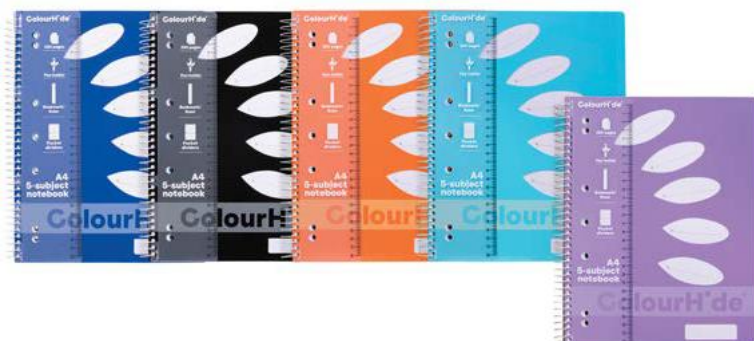

ColourHide® A4 Lecture and Subject Books

Subject Books and lecture books include pocket dividers. Subject Books also include petal cut outs for easy subject labelling and organising.

75030 2 Subject Book A5 300pg Black Ea
75029 5 Subject Book A4 250pg Black Ea
75019 Notebook A4 5Subject 250pg Assorted Ea
93574 Notebook A4 Lecture Pad 140pg Assorted Ea
79533 Notebook A4 Lecture Book 140pg Black Ea