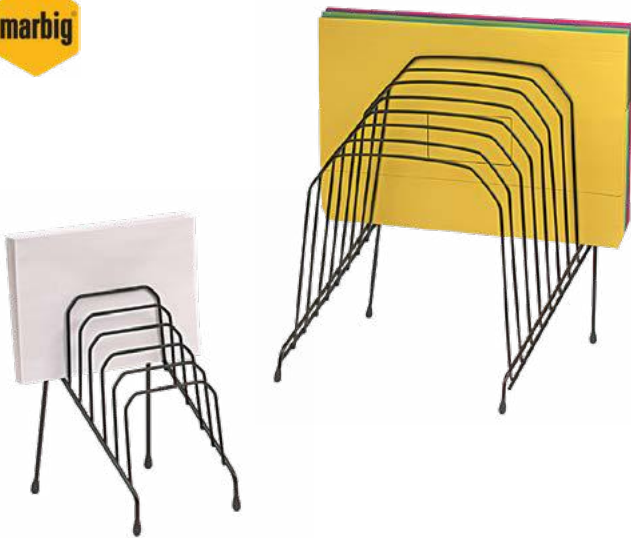

Marbig Step File Organisers

Chrome plated with protective rubber feet. Graduated slots for holding mail, folders, loose papers etc. Small, 6 graduated slots 120mm(w) x 150mm(d) x 200mm(h) at back. Large, 8 graduated slots 210mm(w) x 265mm(d) x 330mm(h) at back.

87305	Step File Organiser Large Chrome	Ea
87301	Step File Organiser Small Black	Ea
87302	Step File Organiser Black Large	Ea