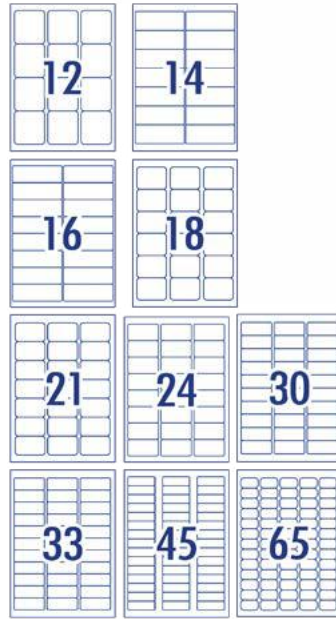

Avery® Address Labels for Laser Printers

Avery Laser Address Labels that's designed to stay put on your envelopes with superior adhesive that's made to last. Only Avery address labels offer Sure Feed® feature which delivers a reliable feed through your printer, preventing jams and misalignments. These labels also feature Quick Peel® which allows for faster detachment of the label from the backing sheet. Our FSC® Certified labels are made with paper sourced from well-managed forests, so you know they're a good choice for the environment. The packaging and label can also be recycled.

23338	Labels L7164 63.5x72mm 12Up	Pr100
23176	Labels L7163 99.1x38.1mm 14Up	Pr20
23159	Labels L7163 99.1x38.1mm 14Up	Pr100
22344	Labels L7163 99.1x38.1mm 14Up	Pr250
23175	Labels L7162 99.1x34mm 16Up	Pr20
23171	Labels L7162 99.1x34mm 16Up	Pr100
22371	Labels L7161 63.5x46.6mm 18Up	Pr100
23173	Labels L7160 63.5x38.1mm 21Up	Pr20
23160	Labels L7160 63.5x38.1mm 21Up	Pr100
22345	Labels L7160 63.5x38.1mm 21Up	Pr250
22370	Labels L7159 64x33.8mm 24Up	Pr100
23441	Labels L7158 64x26.7mm 30Up	Pr100
23442	Labels L7157 64x24.3mm 33Up	Pr100
23443	Labels L7156 58x17.8mm 45Up	Pr100
22334	Labels L7651 38.1x21.2mm 65Up	Pr100