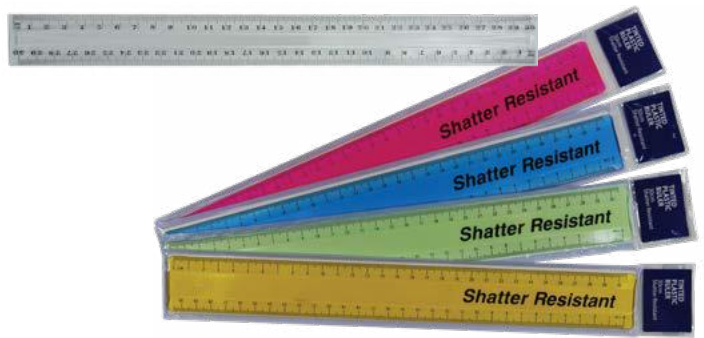

Plastic Rulers

These sturdy 30cm plastic rulers makes ruling lines and measuring easy. Designed to withstand the demands of everyday use. The rulers are transparent so you can see what you are ruling over as you work. Ideal for use in the school, office and home.

- 20102 Ruler 30cm Plastic Clear Ph25 Ea
- 20107 Ruler 30cm Plastic Tinted Assorted Ph25 Ea
- 20049 Ruler 30cm Shatter Resistant Tinted Ea