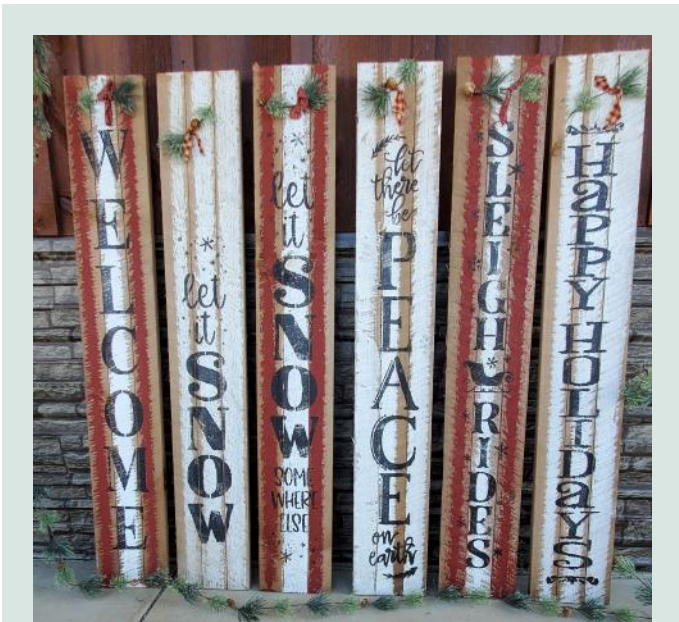

Merry Christmas | Item: 9180-B

Merry Christmas Y'all | Item: 9180-C

Peace on Earth | Item: 9180-D

48" VERTICAL SIGNS

6" x 48" x 1" | Wholesale Price: \$10.50

- Welcome (Snowflake)** | Item: 9060-A
- Merry Christmas** | Item: 9060-B
- Let It Snow** | Item: 9060-C

- Believe** | Item: 9060-D
- Peace** | Item: 9060-E
- Joy** | Item: 9060-F

72" VERTICAL SIGNS

72" x 10" x 1"
Wholesale Price: \$16.00

O Holy Night
Item: 9074-H

True Love Was Born
Item: 9074-I

Joy To The World
Item: 9074-J

54" VERTICAL SIGNS

8" x 54" x 1" | Wholesale Price: \$13.25

- Welcome** | Item: 9059-A
- Let It Snow** | Item: 9059-B
- Let It Snow Somewhere Else** | Item: 9059-C
- Let There Be Peace** | Item: 9059-D
- Sleigh Rides** | Item: 9059-E
- Happy Holidays** | Item: 9059-F