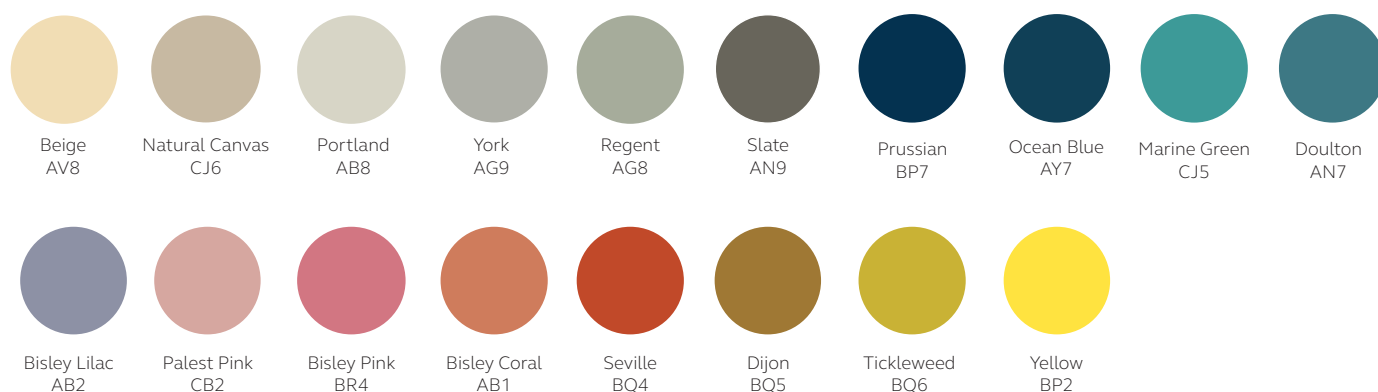

Finish options:

All Primary Lockers listed are based on a Light Grey carcass.

Palette one

Palette two 5% surcharge applies.

Please note: Primary Bench Stands are Light Grey as standard with black recycled plastic bench slats.