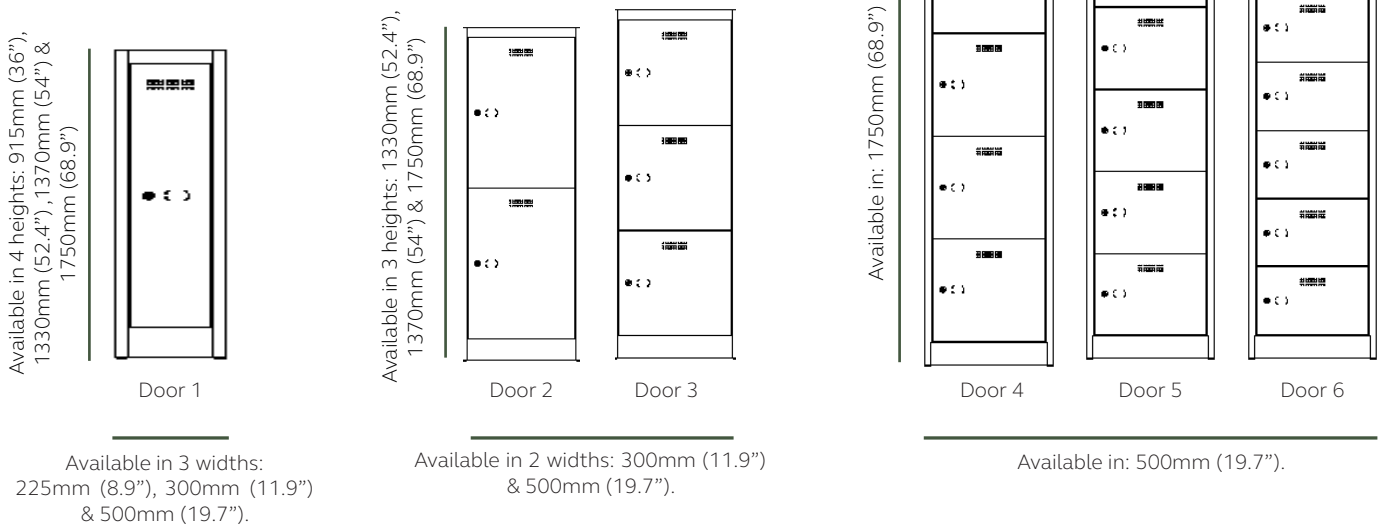

There is a choice of widths and depths, designed to meet your storage needs.

All doors are available with discreet label holders.

Choice of a steel locker stand, a standard locker plinth, a raised foot with levelling capabilities and benching.

Range Overview

Everyday Lockers

Available in 5 depths: 300mm (11.8"), 380mm (15"), 450mm (17.7"), 510mm (20.1"), 600mm (23.6").
Please note: not all depths are available in all widths

Available in 5 widths: 225mm (8.9"), 300mm (11.8"), 380mm (15"), 450mm (17.7") & 600mm (23.6").

Lower Height Lockers

Available in 4 depths: 300mm (11.8"), 380mm (15"), 450mm (17.7"), 600mm (23.6").

Please note: not all depth are available in all widths.

Workwear Lockers

Police Lockers, Clean & Dirty, and Two Person Lockers are available in 600mm (23.6") deep.
 Combi Locker and 2 Twin Locker are available in 450mm (17.7") deep.