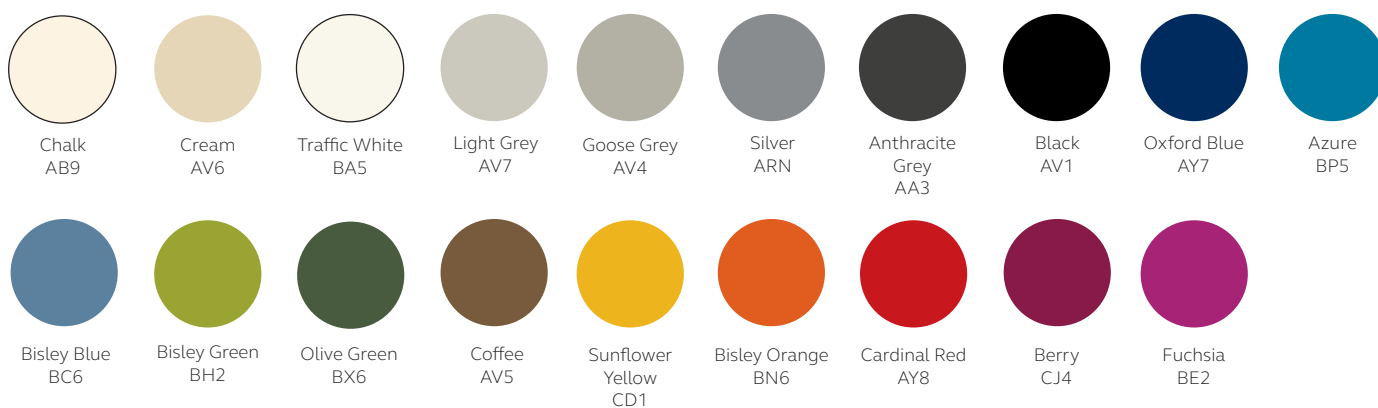

Finish options:

All Primary Lockers listed are based on a Light Grey carcass.

Palette one

Palette two 5% surcharge applies.

Please note: Primary Bench Stands are Light Grey as standard with black recycled plastic bench slats.