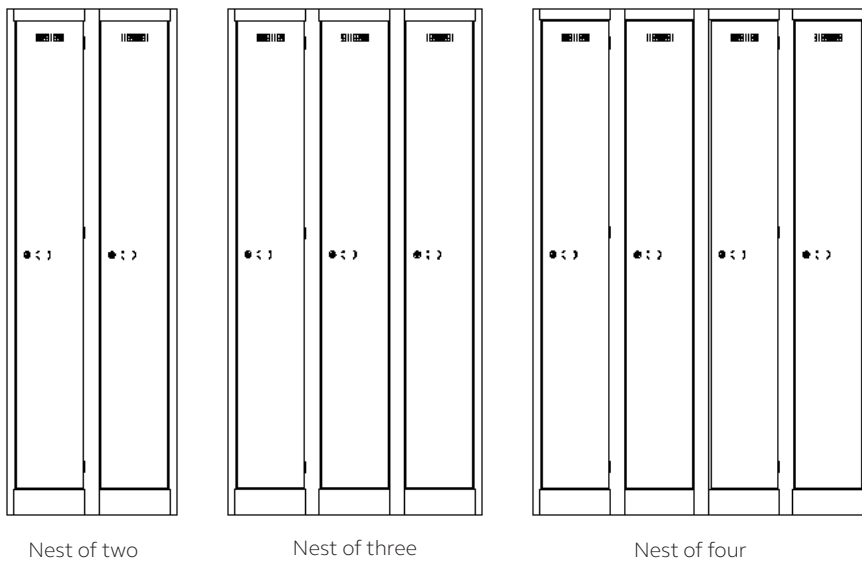

Workwear Lockers

Police Lockers, Clean & Dirty, and Two Person Lockers are available in 600mm (23.6") deep.
Combi Locker and 2 Twin Locker are available in 450mm (17.7") deep.

Available in 450mm (17.7").

Nests