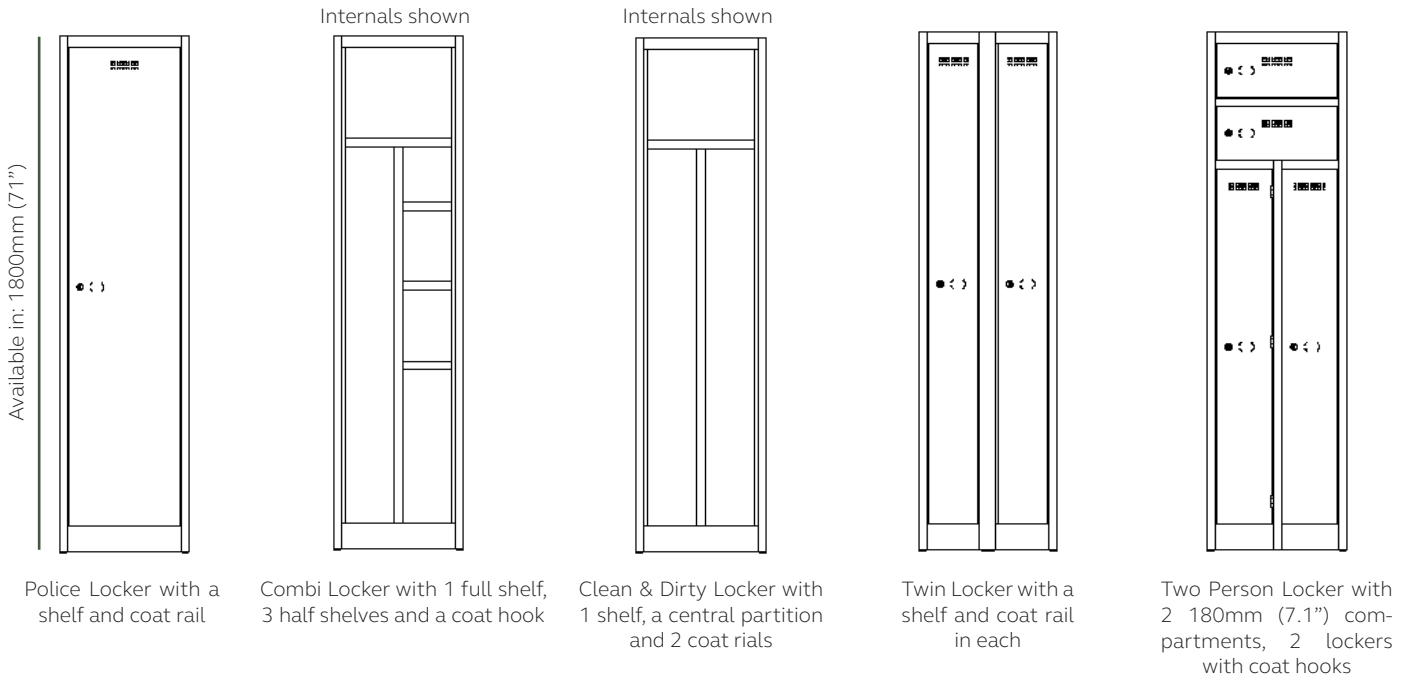

Workwear Lockers

Police Lockers, Clean & Dirty, and Two Person Lockers are available in 600mm (23.6") deep.
Combi Locker and 2 Twin Locker are available in 450mm (17.7") deep.