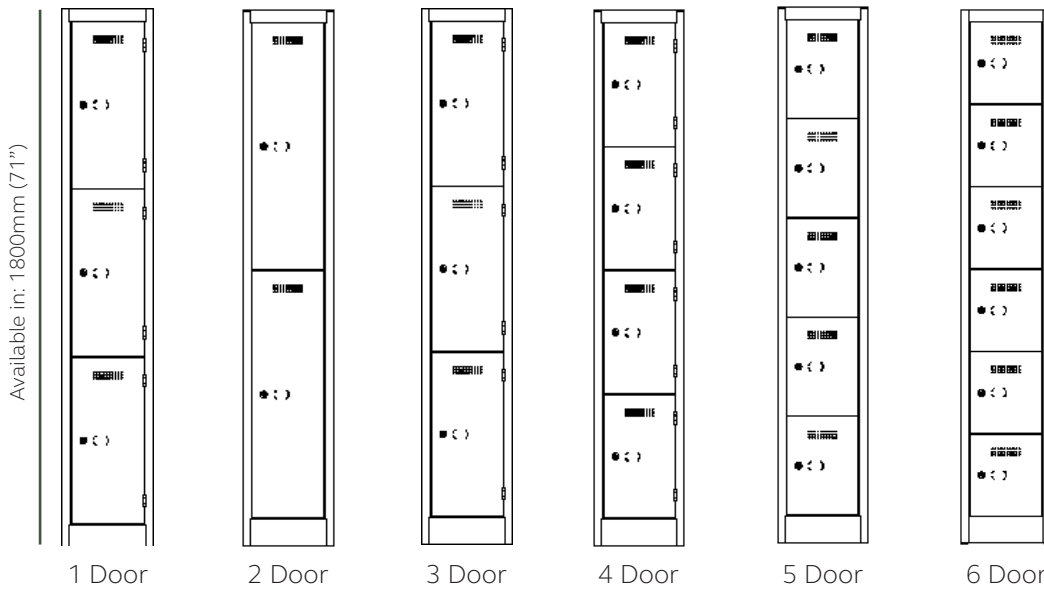

Range Overview

Everyday Lockers

Available in 5 depths: 300mm (11.8"), 380mm (15"), 450mm (17.7"), 510mm (20.1"), 600mm (23.6").
Please note: not all depths are available in all widths

Available in 5 widths: 225mm (8.9"), 300mm (11.8"), 380mm (15"), 450mm (17.7") & 600mm (23.6").