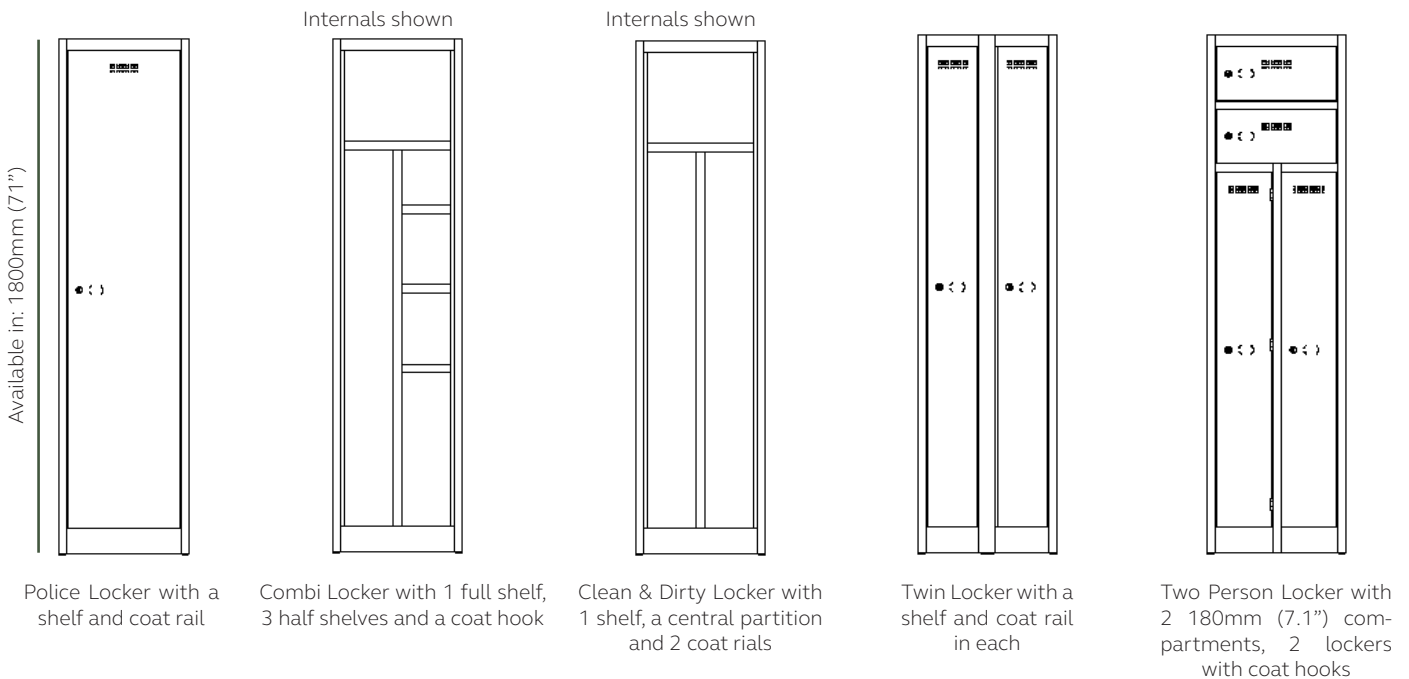

Workwear Lockers

Police Lockers, Clean & Dirty, and Two Person Lockers are available in 600mm (23.6") deep.
Combi Locker and 2 Twin Locker are available in 450mm (17.7") deep.