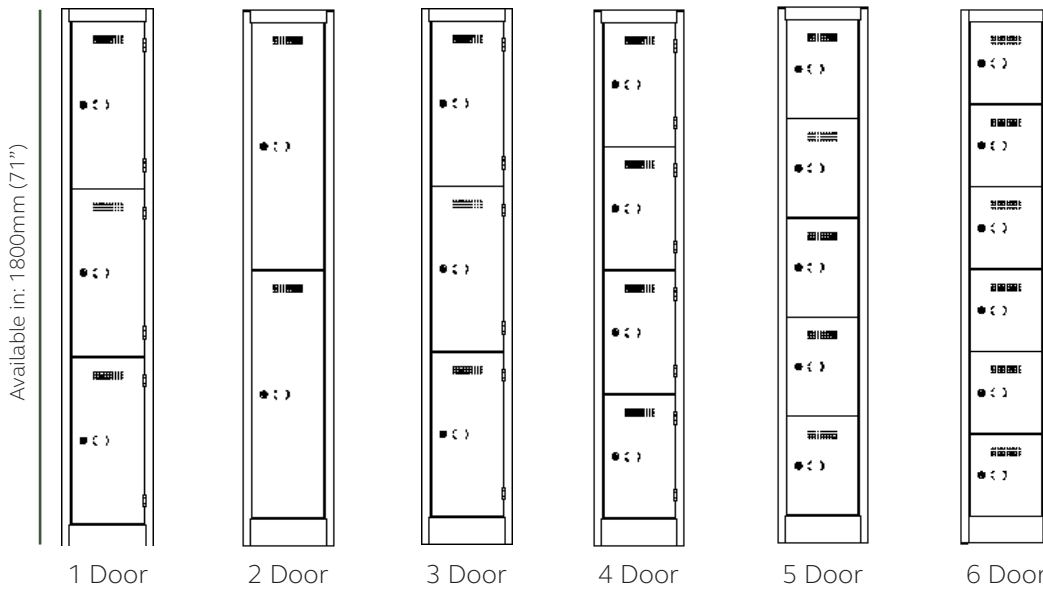

Range Overview

Everyday Lockers

Available in 4 depths: 300mm (11.8"), 380mm (15"), 450mm (17.7"), 510mm (20.1"),
Please note: not all depths are available in all widths