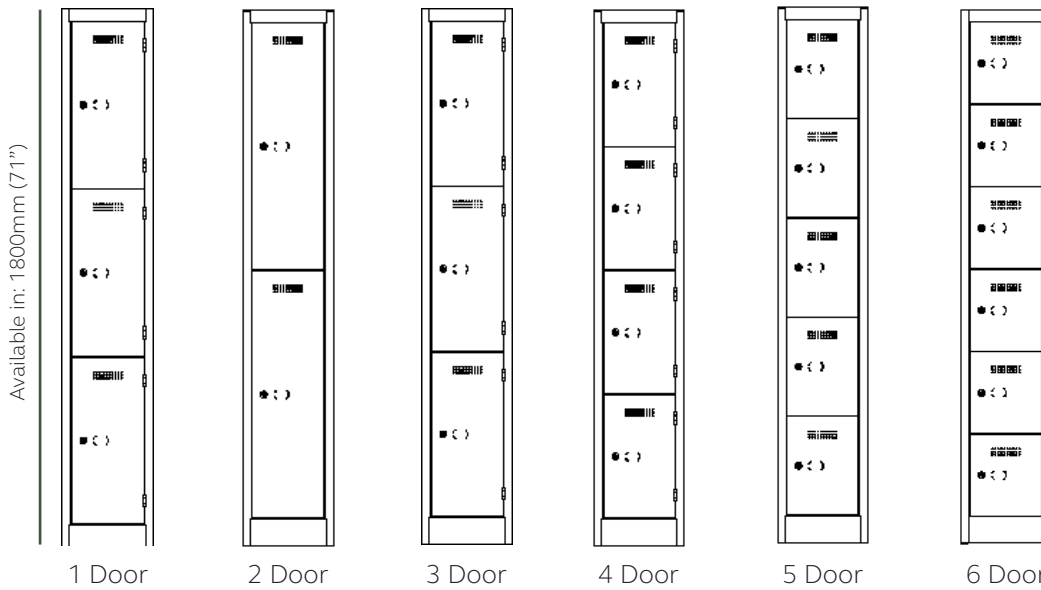

Range Overview

Everyday Lockers

Available in 4 depths: 300mm (11.8"), 380mm (15"), 450mm (17.7"), 510mm (20.1"),
Please note: not all depths are available in all widths