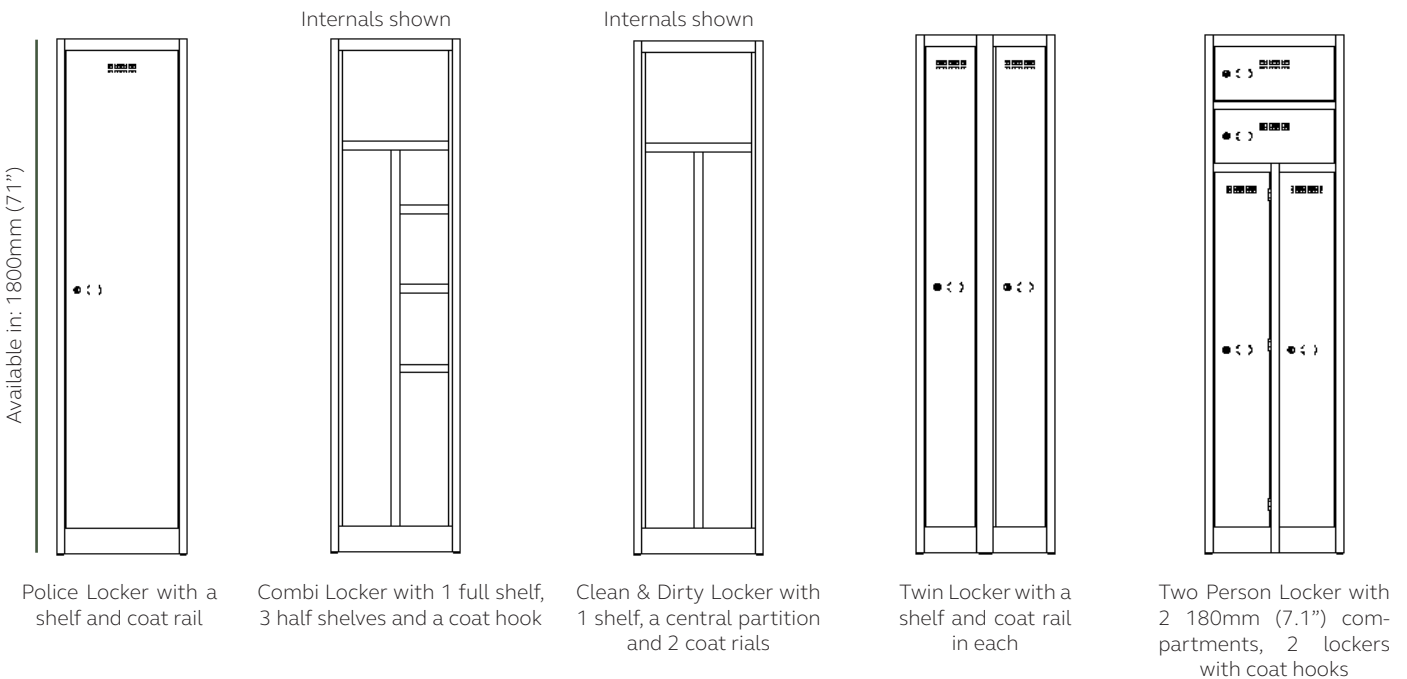

Workwear Lockers

Police Lockers, Clean & Dirty, and Two Person Lockers are available in 600mm (23.6") deep.
Combi Locker and 2 Twin Locker are available in 450mm (17.7") deep.