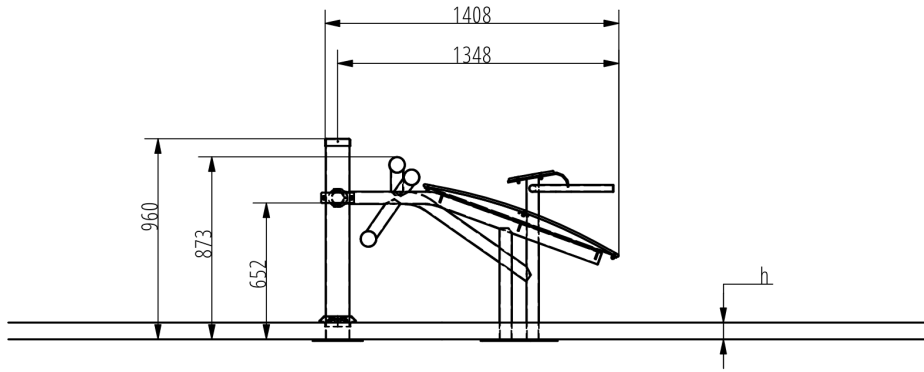

Attributes

Product code	1-1-708
Certificate	EN 16630
Age group	14 + years
Capacity	2 people
Max. weight load	99 kg
Type	Fitness
Difficulty level	Easy

Side View

Plan View

Installation information

Number of installers (concrete)	At least 2 people
Total installation time (concrete)	60-120 min.
Number of installers (equipment)	At least 2 people
Total installation time (equipment)	30-60 min.
Excavation volume	0.8 m ³
Concrete volume	0.8 m ³
Size of the base structure	4pc 0,5 x 0,5 x 0,8 m
Anchoring options	In-ground or surface
In combined structures, the volume of concrete required varies.	

Technical specification

Safety surface area	Around 1,5 m radius
Net weight	76 kg
Material	S235
Critic fall height	800 mm
Color options	
For more color options, discuss with your sales representative.	

Warranty