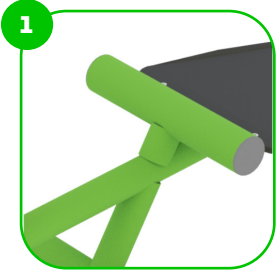

Material specification

The element is made of high quality S235 steel, which has been cleaned via sandblasting. A corrosion resistant powder coating finish is then applied. Also available with galvanized surface for even greater protection and longevity!