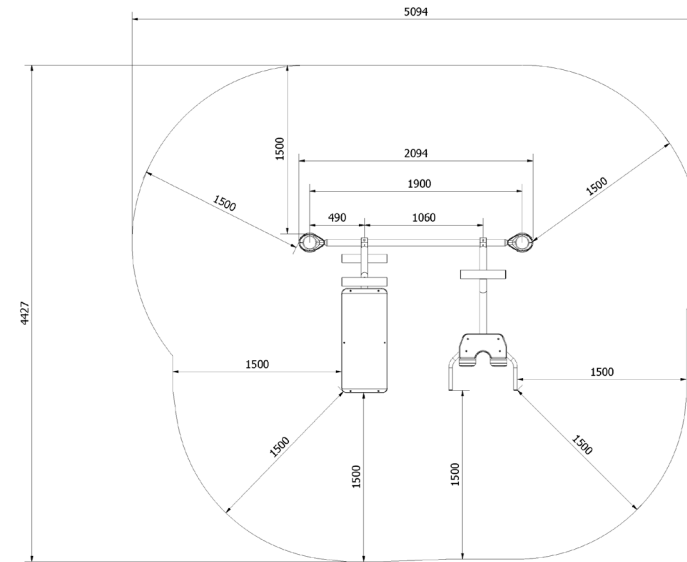

Attributes

Product code	1-1-708
Certificate	EN 16630
Age group	14 + years
Capacity	2 people
Max. weight load	99 kg
Type	Fitness
Difficulty level	Easy

Side View

Plan View

Installation information

Number of installers (concrete)	At least 2 people
Total installation time (concrete)	60-120 min.
Number of installers (equipment)	At least 2 people
Total installation time (equipment)	30-60 min.
Excavation volume	0.8 m ³
Concrete volume	0.8 m ³
Size of the base structure	4pc 0,5 x 0,5 x 0,8 m
Anchoring options	In-ground or surface
In combined structures, the volume of concrete required varies.	

Technical specification

Safety surface area	Around 1,5 m radius
Net weight	76 kg
Material	S235
Critic fall height	800 mm
Color options	
For more color options, discuss with your sales representative.	

Warranty