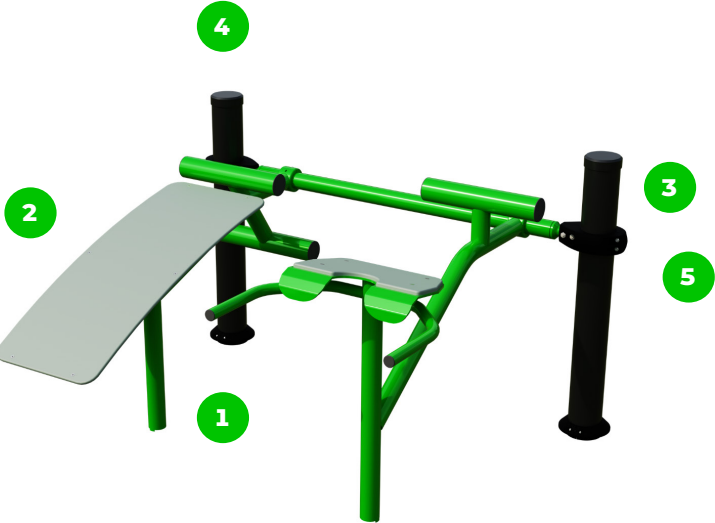

Technical specification

Safety surface area	Around 1,5 m radius
Net weight	76 kg
Material	S235
Critic fall height	800 mm
Color options	
For more color options, discuss with your sales representative.	

Warranty

The seats and backrests are made of strong HDPE material. Which is fully heat, moisture and UV resistant.

The connecting elements are fastened with vandal-proof stainless steel screws and nuts.

The ends of the bars and posts are sealed with injection-moulded plastic caps.

The plastic clamp system allows for easy assembly and extreme stability.