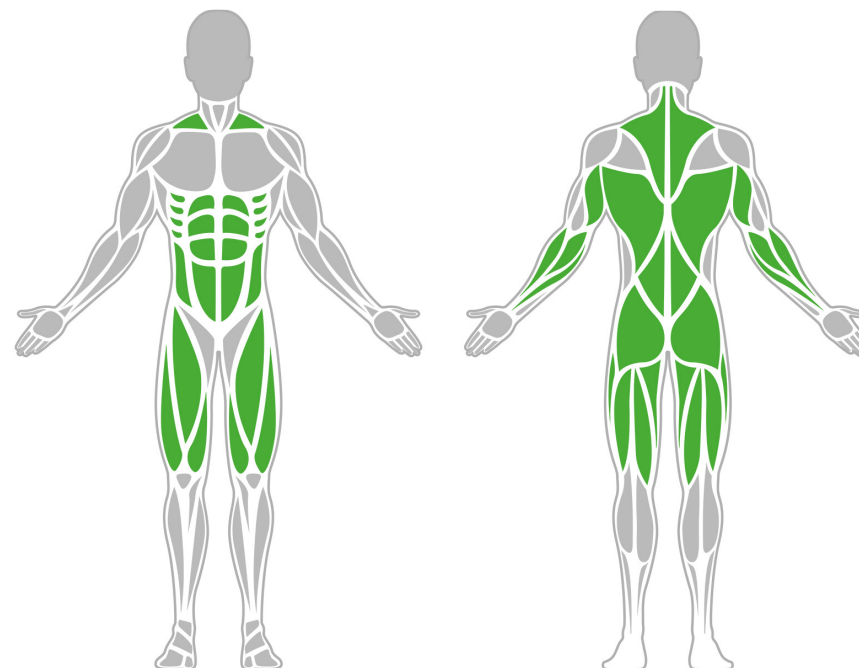

Muscle Groups Focus

Ab & Back Trainer 1900 - Lite

The back muscle trainer is, as the name suggests, designed to develop the muscles of the back, while the abdominal muscle trainer does the opposite, working the muscles of the abdomen. Together, the two elements complement each other to effectively strengthen the core muscles.

Attributes

Product code	1-1-708
Certificate	EN 16630
Age group	14 + years
Capacity	2 people
Max. weight load	99 kg
Type	Fitness
Difficulty level	Easy

Side View

Plan View

Installation information

Number of installers (concrete)	At least 2 people
Total installation time (concrete)	60-120 min.
Number of installers (equipment)	At least 2 people
Total installation time (equipment)	30-60 min.
Excavation volume	0.8 m ³
Concrete volume	0.8 m ³
Size of the base structure	4pc 0,5 x 0,5 x 0,8 m
Anchoring options	In-ground or surface
In combined structures, the volume of concrete required varies.	

Technical specification

Safety surface area	Around 1,5 m radius
Net weight	76 kg
Material	S235
Critic fall height	800 mm
Color options	
For more color options, discuss with your sales representative.	

Warranty

The plastic clamp system allows for easy assembly and extreme stability.