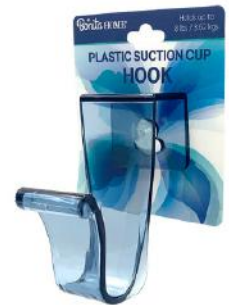

Laundry essentials..... 31

Storage essentials..... 33

BATHROOM ESSENTIALS

Where Utility Meets
the Waterline.

BH-74836-18

Towel Holder-Suction Cup

7x4.75x0.5 inches

Pack: 18 | Case: 18

BH-74806-24
 Suction Cup Hook
 2.75 x 1.61 x 2.2 inches
 Pack: 24 | Case: 24

BH-74852-24

S Hook-Suction Cup

3.25x5.25 inches

Pack: 24 | Case: 24

BH-74820-12

Bin-Suction Cup
Large 7.25x3.75x4.75 inches
Pack: 12 | Case: 24