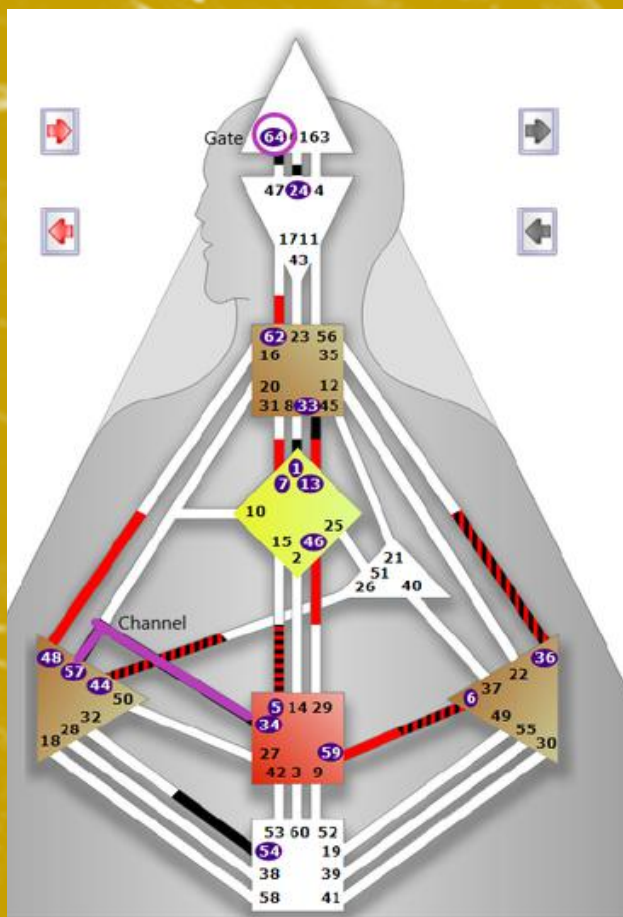

Type: **Generator**

Definition: **Split Definition**

Strategy: **To Respond**

Incarnation Cross: **Left Angle Cross of Incarnat**

Right angle crosses have a personal destiny.

Left angle crosses have a transpersonal destiny.

## GATES & CHANNELS

Your Gates are all the numbers you see on your chart. They are the entry and exit point between your centres.

Your defined gates (those coloured in) show you your strengths, and gifts.