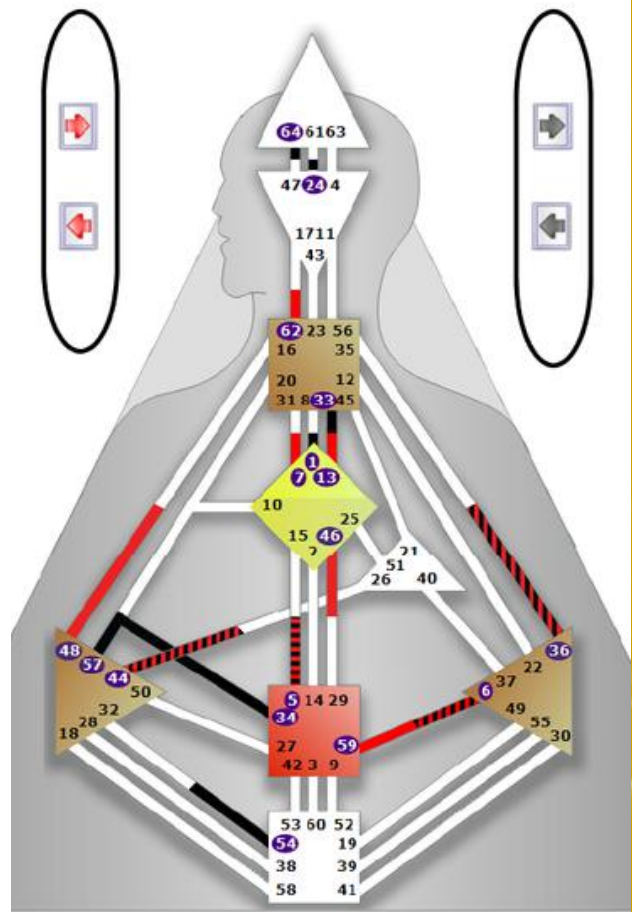

VARIABLES

These are the 4 arrows on your charts.

This is an advanced area of your system. It provides a clear and practical map to shift your awareness, and therefore transform how you are experiencing life.

They are calculated using your Nodes and your Personality Sun and Earth.

Each arrow represents a different aspect - you have the top left arrow which is around you and your digestion, your top right arrow is awareness, bottom left arrow is your optimum environment, and then you have bottom right which is perspective.

CIRCUITRY

Your circuitry helps you to understand how you best relate to others.

There are three different circuits in Human Design and each one has its own theme (there are sub circuits too, that's for another time).

There is individual circuitry and the theme of empowerment. Tribal circuitry and the theme of support and, finally, collective circuitry and the theme of telling / sharing.

These themes are how you are aligned to interact with others. Are you here to empower, support or share / tell them your wisdom?

When you know your predominant circuitry this will help you create spaces and containers aligned with how you are naturally designed to interact.