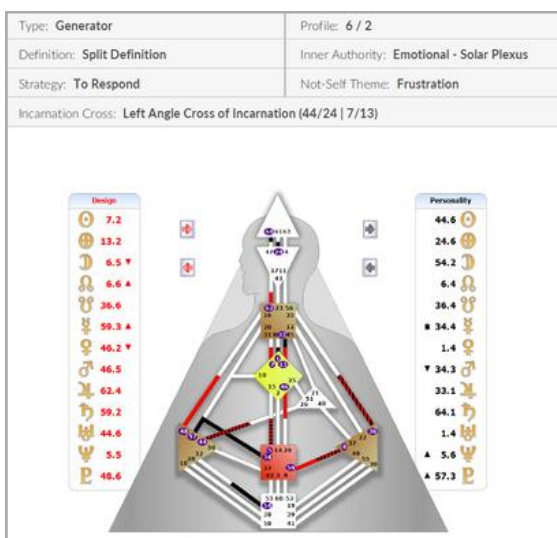

THE MECHANICS OF HUMAN DESIGN

By Sue Jones-Miranda

There are many - and I mean MANY - different layers to you, and therefore many - and I mean MANY - different layers to your chart.

I have been on my experiment for 7 years now, and I am still learning.

There is a lot of focus on type, strategy, authority and profile and whilst these are important parts of your puzzle, without the knowledge, information and integration of the other pieces you are not whole.

I see these parts the surface layer, and absolutely the place to start if you are new to your experiment.

Your Type is your aura, strategy is how you interact with outside stimulus, authority determines what is correct for you and your profile is the archetypal roles of your personal polarity.

Follow me on social media to learn more about these.

What about the other parts of the puzzle though?

Your definition, your themes (the self and not self), incarnation cross. What about the gates and channels?

Your variables (you know, those 4 arrows), the centres, the lines, the planetary placements?

What is your motivation? What is your predominant circuitry, your colours, tones and bases? What is the difference between personality and design (the black and the red)?

You see, you are so much more. Your chart contains so much more energetic intelligence about you.

Let's see what some of these other parts of the chart mean for you....