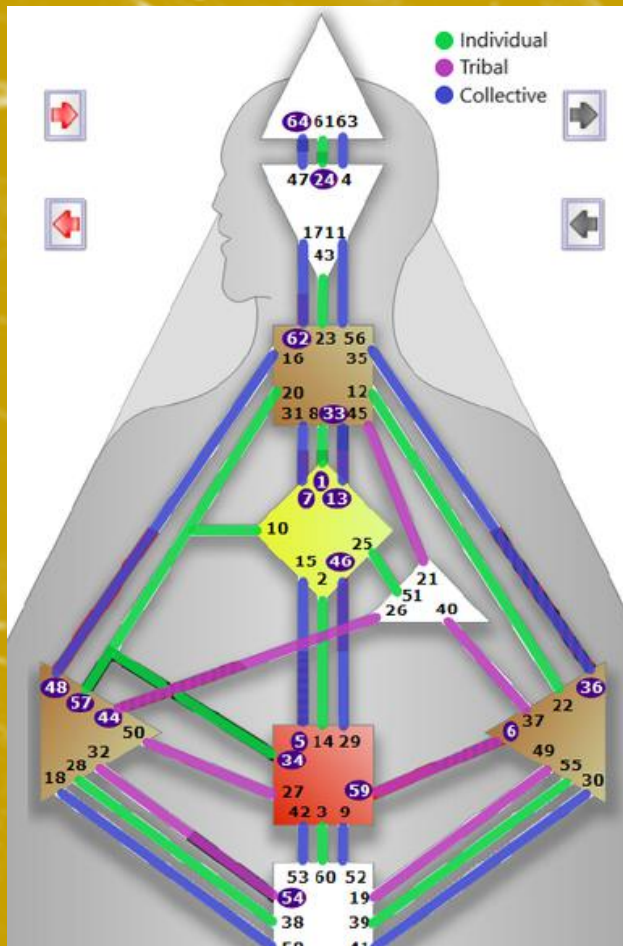

VARIABLES

These are the 4 arrows on your charts.

This is an advanced area of your system. It provides a clear and practical map to shift your awareness, and therefore transform how you are experiencing life.

They are calculated using your Nodes and your Personality Sun and Earth.

Each arrow represents a different aspect - you have the top left arrow which is around you and your digestion, your top right arrow is awareness, bottom left arrow is your optimum environment, and then you have bottom right which is perspective.

CIRCUITRY

Your circuitry helps you to understand how you best relate to others.

There are three different circuits in Human Design and each one has its own theme (there are sub circuits too, that's for another time).

There is individual circuitry and the theme of empowerment. Tribal circuitry and the theme of support and, finally, collective circuitry and the theme of telling / sharing.

These themes are how you are aligned to interact with others. Are you here to empower, support or share / tell them your wisdom?

When you know your predominant circuitry this will help you create spaces and containers aligned with how you are naturally designed to interact.