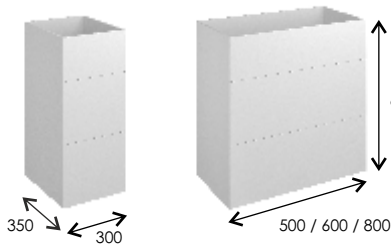

DRAWER BASE UNITS

Three Drawers
Soft Close
Metal Drawer Boxes

		SLAB DOOR		SHAKER STYLE	
300 Drawer Unit	IQ2/DRW30	£445		WQ2/DRW30	£510
500 Drawer Unit	IQ2/DRW50	£475		WQ2/DRW50	£540
600 Drawer Unit	IQ2/DRW60	£505		WQ2/DRW60	£570
800 Drawer Unit	IQ2/DRW80	£550		WQ2/DRW80	£615