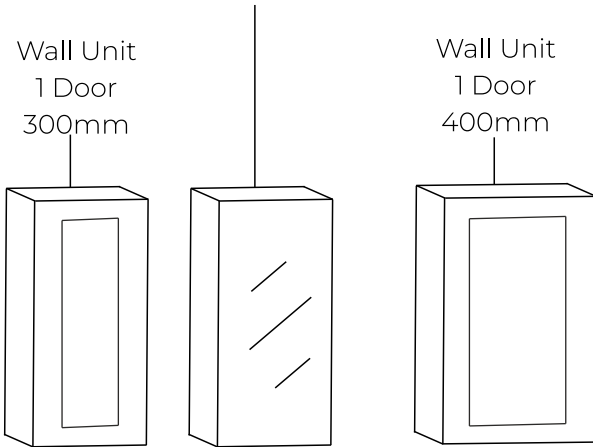

Carcasses are matt grey as standard apart from White Gloss units which are supplied with matt white carcasses.

Mirrored Cabinet
1 Door
300mm

Wall Unit
1 Door
300mm

Wall Unit
1 Door
400mm