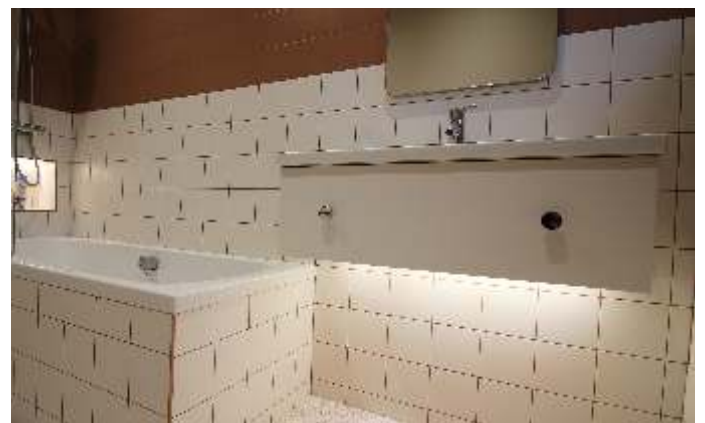

All Console units come with metal soft close drawers as standard.

Solid surface colour choices can be viewed on pages 66-67 and Vessel bowls pages 52-57.

Handles are included in the prices shown and can be viewed on pages 146-147.

Consoles of different widths can be stacked above each other for extra storage.