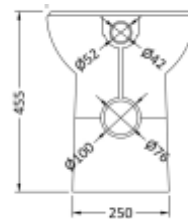

£215

Square Soft Close Seat
SQBTWSEAT/IQ

£95

£310

Anna Back to Wall Pan
Comfort Height
w 370 d 545 h 455
Raised height pan

Luxury UF Soft Close Seat
Quick release hinges

Anna BTW Pan
ANBTWPAN

£260