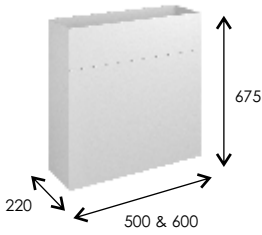

ANNA FITTED SLIMLINE 220MM DEEP

TOILET UNITS

Removable
Front Panels

		SLAB DOOR		SHAKER STYLE	
	500 Toilet Unit	IQ10/TU50	£220	WQ10/TU50	£255
	600 Toilet Unit	IQ10/TU60	£230	WQ10/TU60	£265
Optional	500 Plinth Block	TF498	£35	N/A	
Optional	600 Plinth Block	TF598	£40	N/A	

BASIN UNITS