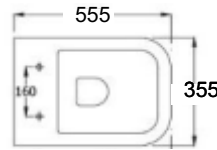

D Shape BTW Pan
DBTW05/IQ

£170

Soft Close Seat
DSCS007/IQ

£75

£245

Square Back to Wall Pan
w 355 d 555 h 395

Square Soft Close Seat
Quick release hinges

Square BTW Pan
SQBTWPAN/IQ