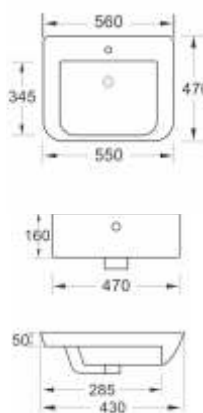

£50

BASIN OPTIONS

Plan 500mm In Line Basin
For 350mm furniture
w 503 d 355 h 103
(70mm height to overflow)
Stone resin basin
One tap hole

Plan 500 Basin In Line
PLAN50-W **£199**

Teknik Semi Recessed Basin
w 560 d 470 h 160
(80mm height to overflow)
Ceramic basin
One tap hole