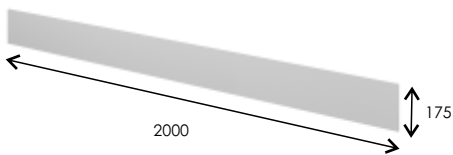

BOTTOM PLINTH