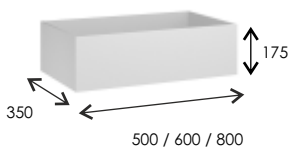

DRESSER UNITS

Slimline Drawer
Soft Close
Metal Drawer Box
Colour-Match Sides

		SLAB DOOR		SHAKER STYLE
	500 Dresser Unit	IQ8/DRW501	£280	N/A
	600 Dresser Unit	IQ8/DRW601	£299	N/A
	800 Dresser Unit	IQ8/DRW801	£340	N/A