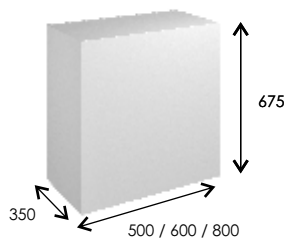

FULL HEIGHT DOOR UNITS

Two Full Height Doors
Soft Close
Internal Glass Shelf

		SLAB DOOR		SHAKER STYLE	
500 2 Door Unit	IQ2/FDU50	£275		WQ2/FDU50	£340
600 2 Door Unit	IQ2/FDU60	£290		WQ2/FDU60	£355
800 2 Door Unit	IQ2/FDU80	£315		WQ2/FDU80	£380