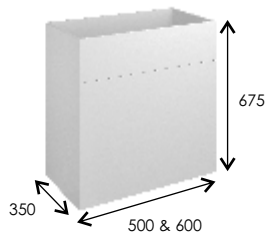

ANNA FITTED FURNITURE 350MM DEEP

TOILET UNITS

Removable
Front Panels

		SLAB DOOR		SHAKER STYLE
	500 Toilet Unit	IQ2/TU50	£225	WQ2/TU50 £265
	600 Toilet Unit	IQ2/TU60	£235	WQ2/TU60 £275
Optional	500 Plinth Block	TF498	£35	N/A
Optional	600 Plinth Block	TF598	£40	N/A