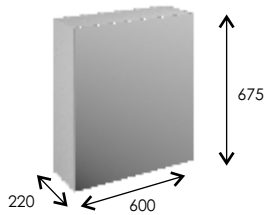

Two Doors
Blum Cristallo
Soft Close Hinge
Double Sided 9mm Mirrored Glass
Two Internal Glass Shelves

600 Mirrored Cabinet

SLAB DOOR

IQ2/WMU60 £480

SHAKER STYLE

N/A