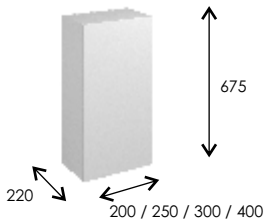

BASE UNITS

Full Height Doors
(Reversible)
Soft Close
Internal Glass Shelf

		SLAB DOOR		SHAKER STYLE	
	200 Base Unit	IQ10/BU20	£195	WQ10/BU20	£230
	250 Base Unit	IQ10/BU25	£200	WQ10/BU25	£240
	300 Base Unit	IQ10/BU30	£210	WQ10/BU30	£250
	400 Base Unit	IQ10/BU40	£220	WQ10/BU40	£260