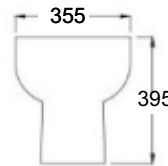

D Shape BTW Pan
DBTW05/IQ

£170

Soft Close Seat
DSCS007/IQ

£75

£245

Square Back to Wall Pan
w 355 d 555 h 395

Square Soft Close Seat
Quick release hinges

Square BTW Pan
SQBTWPAN/IQ