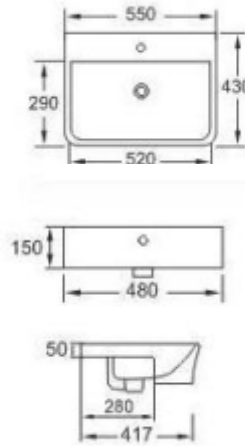

Luka Semi Recessed Basin
LKSR550 **£185**