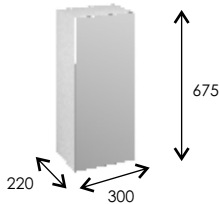

MIRRORED CABINETS

Single Door
Select Left Or
Right Hand Hinge
Blum Cristallo Soft Close Hinge
Double Sided 9mm Mirrored Glass
Two Internal Glass Shelves

300 Mirrored Cabinet

SLAB DOOR

IQ2/WMU30 £330

SHAKER STYLE

N/A