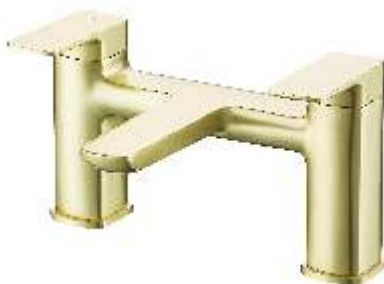

IQ2/TDRWU30
£685

WQ2/TDRWU30
Shaker Style (Centre Drawer Slab)
£750

BRIX BRUSHED BRASS BRASSWARE

BI003BB BASIN MONO MIXER **£247**
INC CLICKER WASTE
Suitable for all plumbing systems
0.2 bar to 6.0 bar pressure