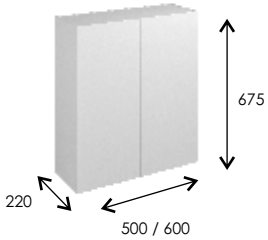

2 DOOR WALL UNITS

Two Doors
Soft Close
Two Internal
Glass Shelves
Colour Match Sides

500 Wall Unit
600 Wall Unit

SLAB DOOR

IQ2/WU50 £289
IQ2/WU60 £299

SHAKER STYLE

WQ2/WU50 £355
WQ2/WU60 £365