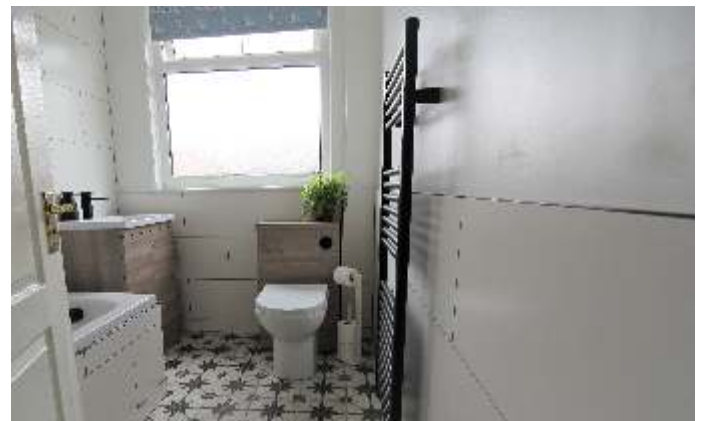

All Luka Furniture units come with soft close doors and metal drawers as standard.

All freestanding door units feature glass shelves as standard.

Solid surface top colour choices can be viewed on pages 66-67, Vessel bowls pages 52-57.

Handles are included in the prices shown and can be viewed on pages 146-147.

Sanitary ware and flush plate options can be viewed on pages 48-51.