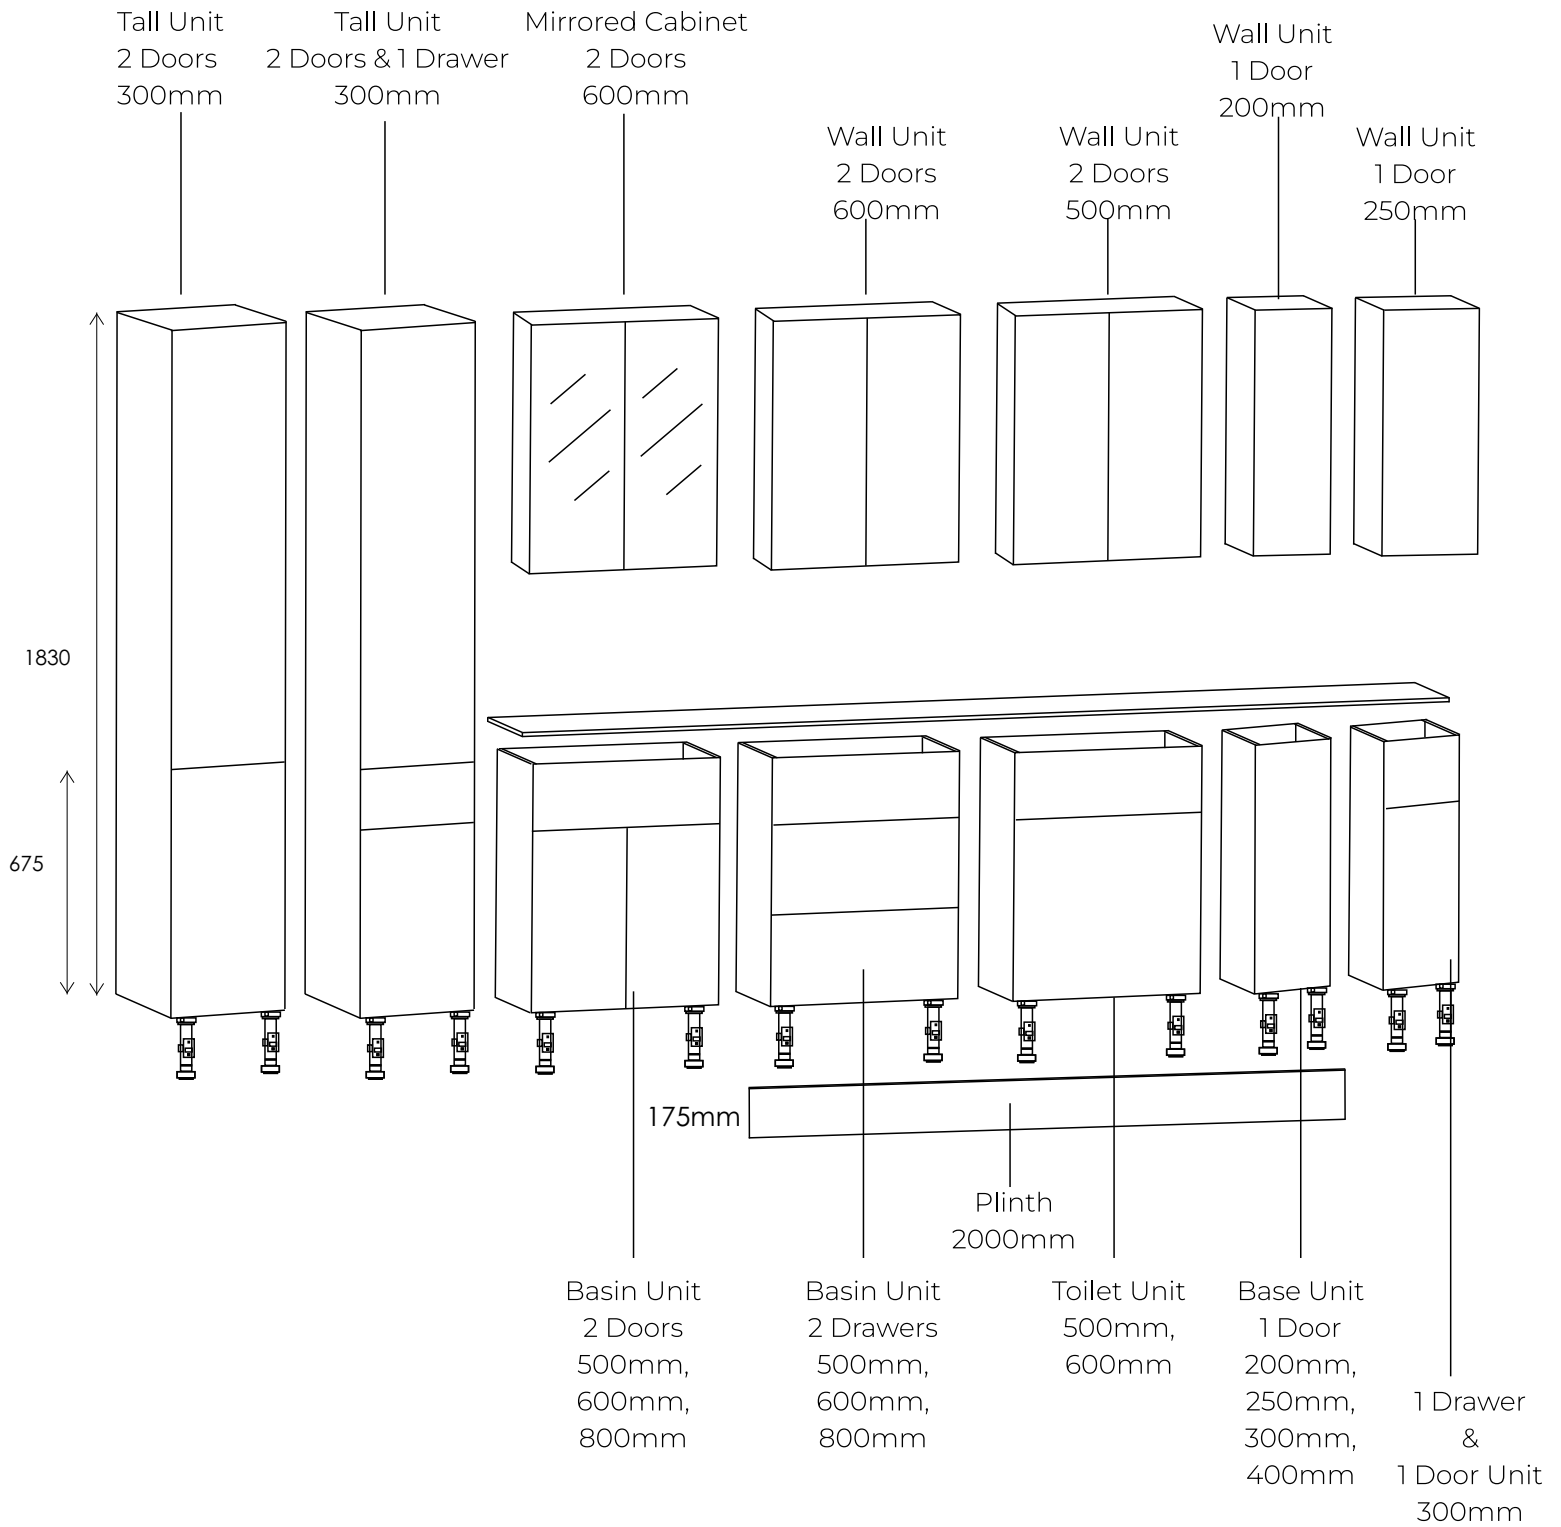

Mirrored Cabinet
1 Door
300mm

Wall Unit
1 Door
300mm

Wall Unit
1 Door
400mm

Anna Slab Door Fitted Furniture Overview

Standard depth 350mm