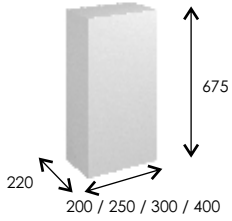

SLIMLINE END PANEL

For 220mm
Exposed Base Sides
Colour-Match / Full Height

		SLAB STYLE		SHAKER STYLE	
	220 End Panel	IQ10/GEP220	£58	N/A	

SEE PAGE 42 FOR PLINTH & INFILLS

ANNA WALL UNITS 220MM DEEP

1 DOOR WALL UNITS