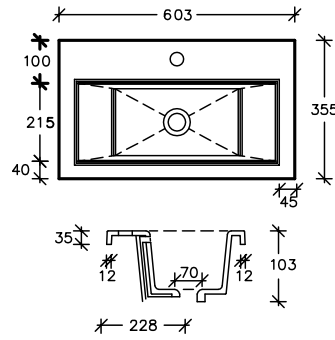

Plan 600mm In Line Basin
For 350mm furniture
w 603 d 355 h 103
(70mm height to overflow)
Stone resin basin
One tap hole

Plan 600 Basin In Line
PLAN60-W **£210**

Luka Semi Recessed Basin
w 550 d 430 h 150
(75mm height to overflow)
Ceramic basin
One tap hole