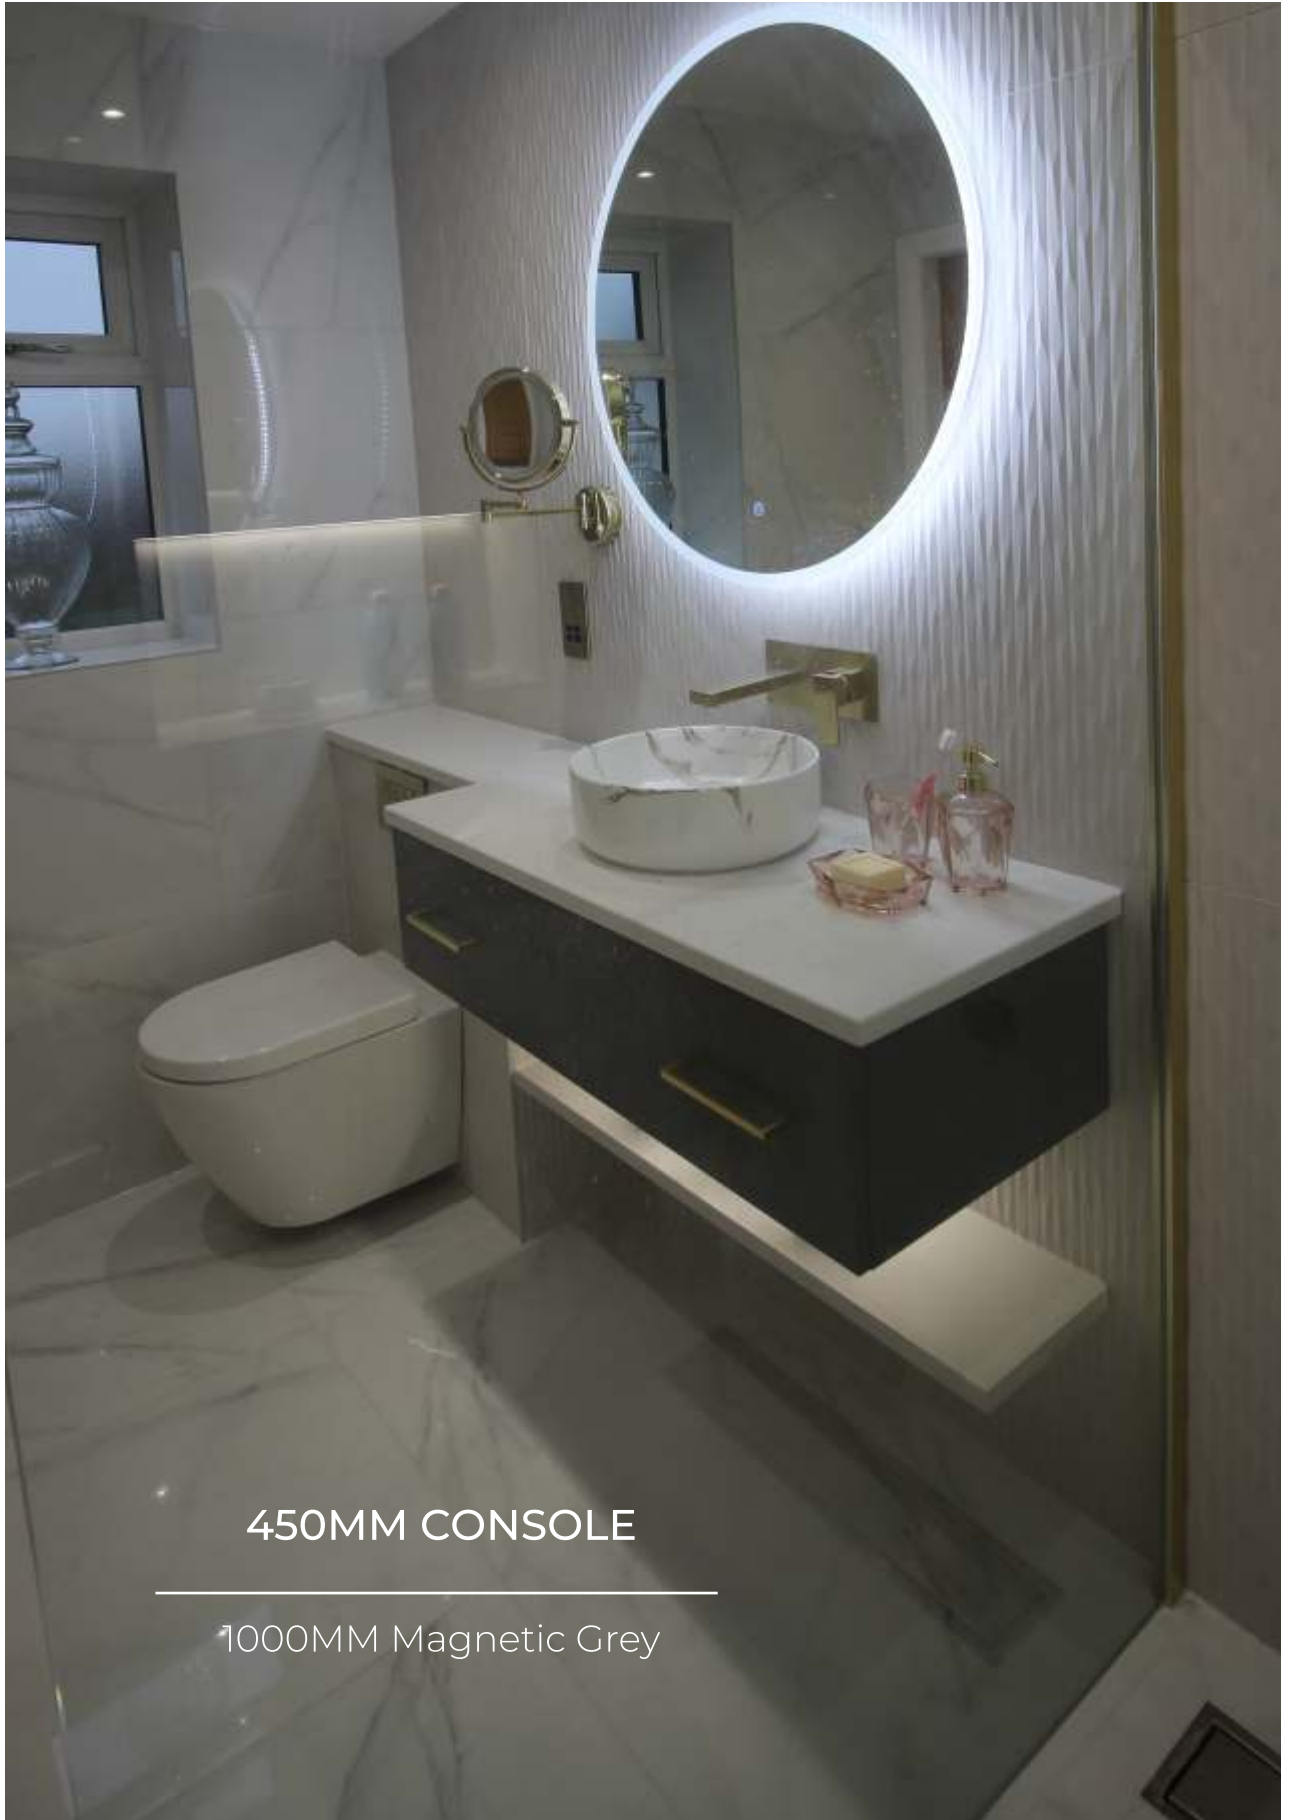

- 450mm
- 380mm
- 350mm
- 350mm/250mm L Shape
- 250mm

Units are available freestanding or wall hung.

Two door styles and twelve colours available see pages 8-9.

All Modular Furniture units come with soft close doors and metal drawers as standard.

Sanitary ware and flush plate options can be viewed on pages 48-51.

450MM CONSOLE

1000MM Magnetic Grey

450MM DEEP FURNITURE

450MM DEEP

Two Heights

Luka furniture is available in three options

- Freestanding
- Wall Hung
- Slim Height Console