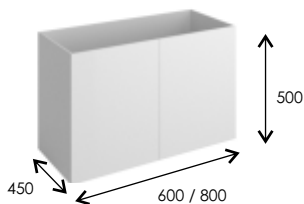

LOW LEVEL UNITS (DOORS OR DRAWERS)

Two Doors
Soft Close
Internal Glass Shelf
Colour-match Sides

		SLAB DOOR		SHAKER STYLE	
600 L/Level Doors	IQ2/LLBU60	£355		WQ2/LLBU60	£415
800 L/Level Doors	IQ2/LLBU80	£410		WQ2/LLBU80	£470