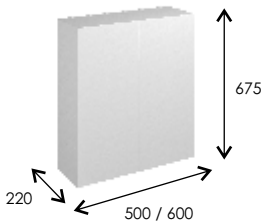

500 2 Door Base Unit	IQ10/FDU50	£270	WQ10/FDU50	£335
	600 2 Door Base Unit	IQ10/FDU60	£290	WQ10/FDU60	£355