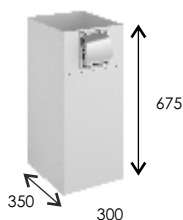

TOILET ROLL HOLDER

One Bottom Door
(Reversible)
Soft Close
Internal Glass Shelf
Toilet Roll Holder

		SLAB DOOR		SHAKER STYLE	
300 T/Roll Holder	IQ2/TR30	£315		WQ2/TR30	£350