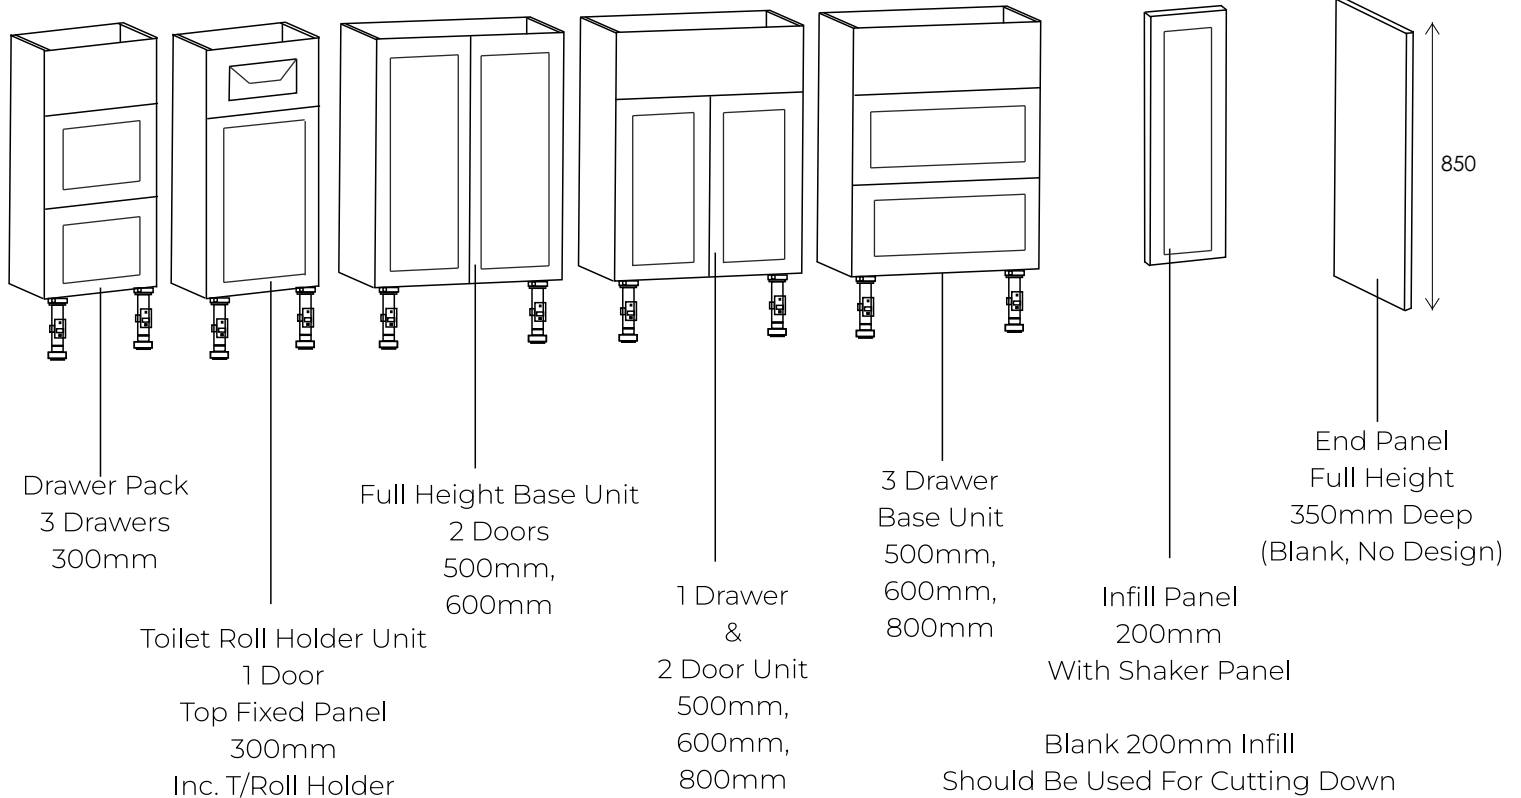

Carcasses are matt grey as standard apart from White Gloss units which are supplied with matt white carcasses.

Mirrored Cabinet
1 Door
300mm

Wall Unit
1 Door
300mm

Wall Unit
1 Door
400mm