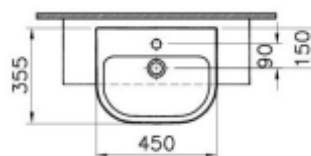

Slimline Semi Recessed Basin
5521/IQ **£195**