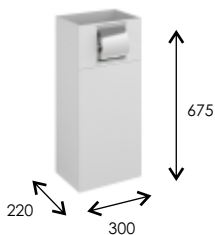

TOILET ROLL HOLDER

One Bottom Door
(Reversible)
Soft Close
Internal Glass Shelf

		SLAB DOOR		SHAKER STYLE	
	300 T/Roll Holder	IQ10/TR30	£230	WQ10/TR30	£270

SLIMLINE END PANEL

For 220mm
Exposed Base Sides
Colour-Match / Full Height

		SLAB STYLE		SHAKER STYLE	
	220 End Panel	IQ10/GEP220	£58	N/A	

SEE PAGE 42 FOR PLINTH & INFILLS