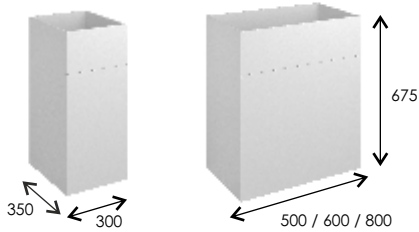

ANNA FITTED FURNITURE 350MM DEEP

DOOR & DRAWER BASE UNITS

One Drawer & Two Doors
Soft Close
Metal Drawer Box
Internal Glass Shelf

		SLAB DOOR		SHAKER STYLE	
300 Base Unit	IQ2/DU30	£315		WQ2/DU30	£350
500 Base Unit	IQ2/DU50	£380		WQ2/DU50	£445
600 Base Unit	IQ2/DU60	£395		WQ2/DU60	£460
800 Base Unit	IQ2/DU80	£435		WQ2/DU80	£499