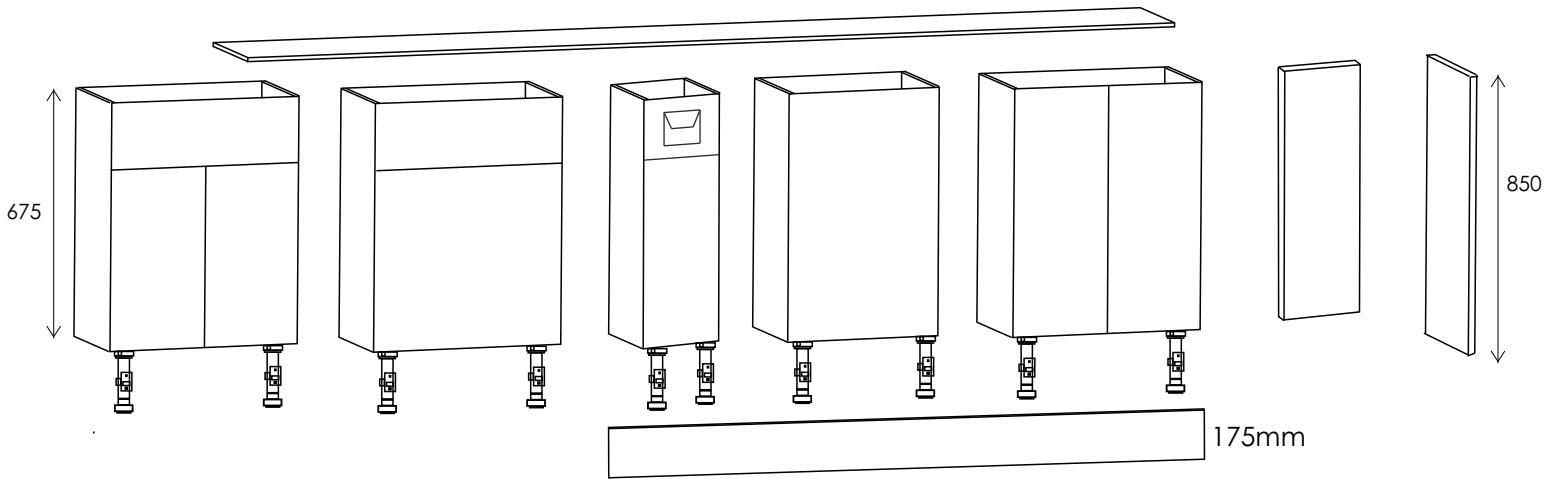

Anna Slimline Fitted Furniture Overview

Slimline depth 220mm

Wall units can be viewed on page 46.

Wymark Shaker Style Slimline