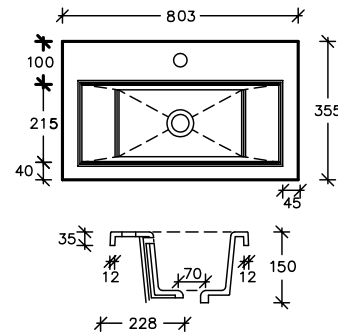

Oasis 800mm Inline Basin
For 350mm furniture
w 803 d 355 h 150
(120mm height to overflow)
Stone resin basin
One tap hole

Oasis 800 Basin
OA80-W **£250**