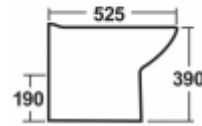

Inline basins will over hang by approx 5mm on the width when placed on the end of a furniture run.

BACK TO WALL PAN OPTIONS

D Shape Back to Wall Pan
w 360 d 525 h 390

Luxury UF Soft Close Seat
Quick release hinges