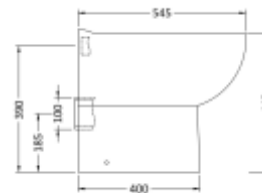

£215

Square Soft Close Seat
SQBTWSEAT/IQ

£95

£310

Anna Back to Wall Pan
Comfort Height
w 370 d 545 h 455
Raised height pan

Luxury UF Soft Close Seat
Quick release hinges

Anna BTW Pan
ANBTWPAN

£260