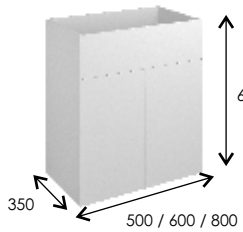

BASIN UNITS

Two Door
Soft Close
Internal Glass Shelf

		SLAB DOOR		SHAKER STYLE
	500 Basin Unit	IQ2/BU50	£285	WQ2/BU50 £355
	600 Basin Unit	IQ2/BU60	£299	WQ2/BU60 £375
	800 Basin Unit	IQ2/BU80	£330	WQ2/BU80 £395