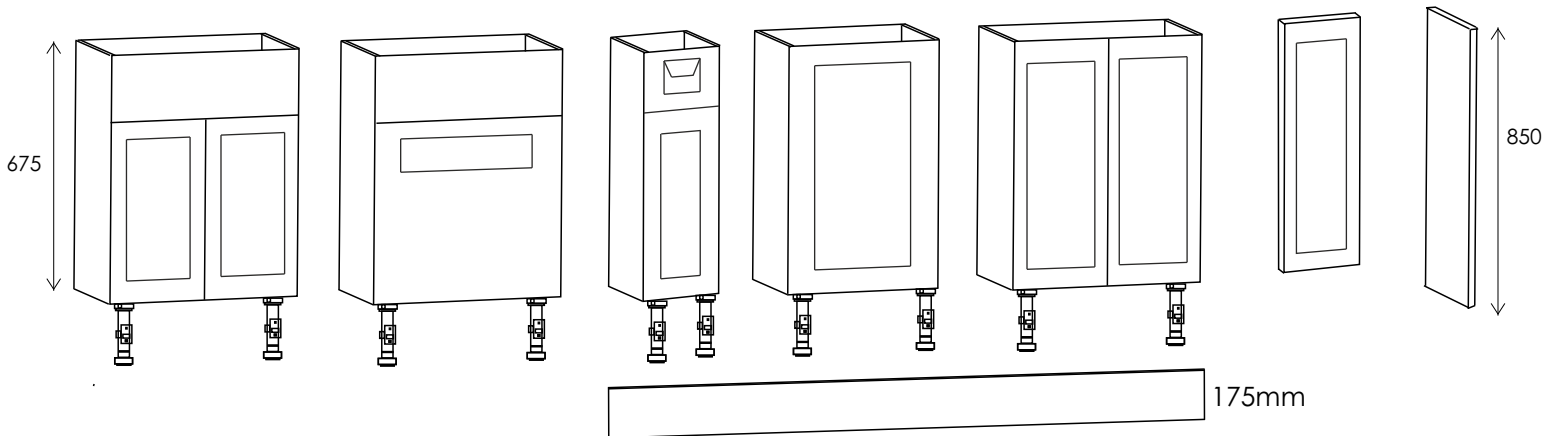

Basin Unit
500mm,
600mm

Toilet Unit
500mm,
600mm

T/Roll Holder
300mm
1 Door

Base Unit
1 Door
200mm,
250mm,
300mm
400mm

Full Height Base Unit
2 Doors
500mm,
600mm

Infill Panel
200mm

End Panel
Full Height
220mm
Deep