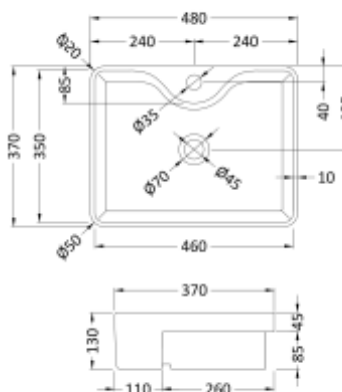

Mini Semi Recessed Basin
MISR480 **£165**

Slimline Semi Recessed Basin
Suitable for 220mm furniture
w 450 d 355 h 150
(80mm height to overflow)
Ceramic Basin
One tap hole