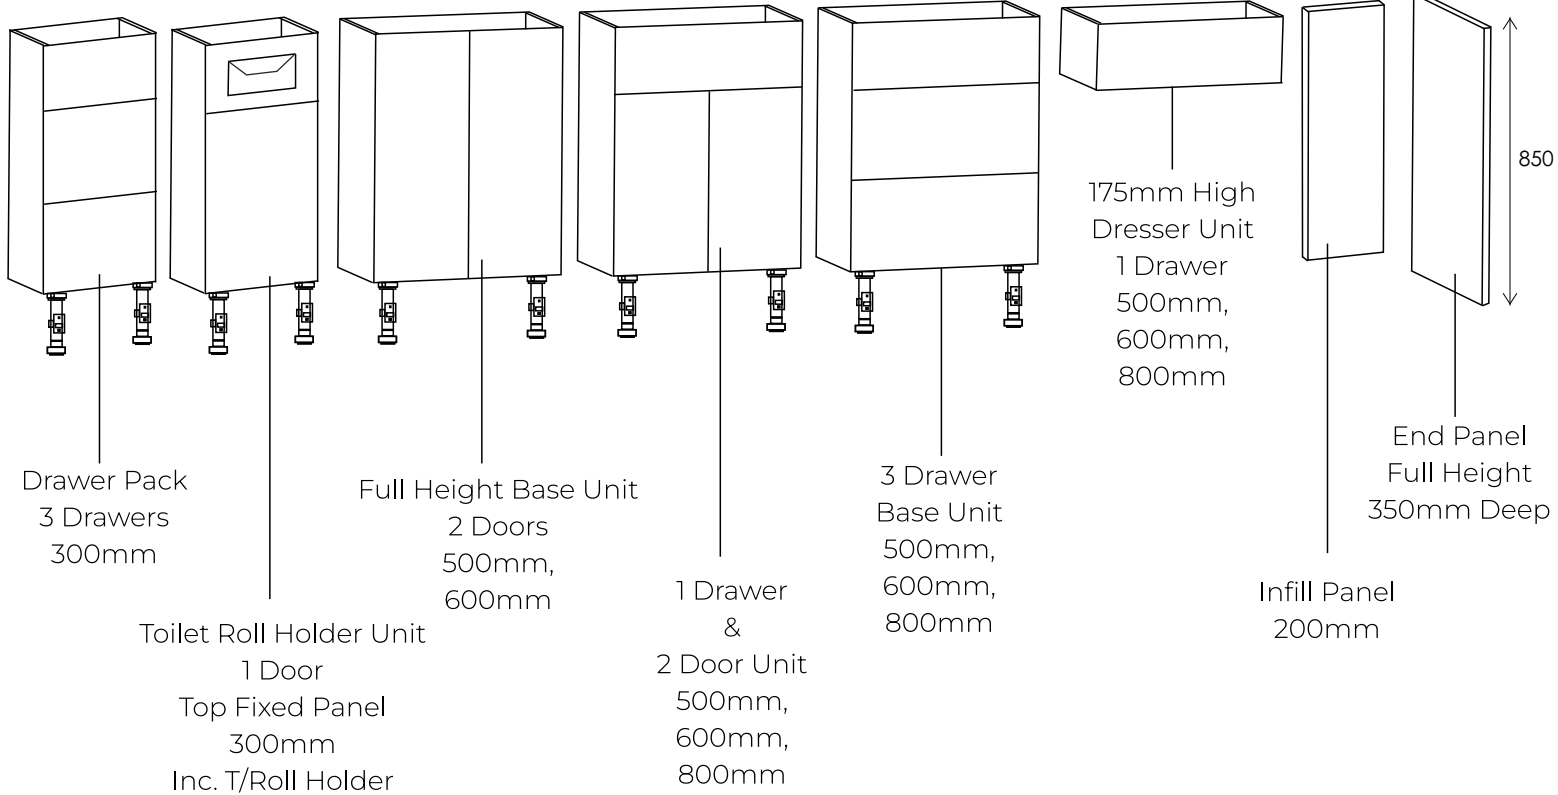

The overall standard height of Anna furniture is 850mm without worktop. This gives a space of 675mm underneath the dresser unit.

Dresser units can also be fitted wall hung, independently, with a solid surface worktop - see pages 60-65.

Anna Slab Door Fitted Furniture Overview

Standard depth 350mm

Mirrored Cabinet
1 Door
300mm

Wall Unit
1 Door
300mm

Wall Unit
1 Door
400mm

Carcasses are matt grey as standard apart from White Gloss units which are supplied with matt white carcasses.

Wymark Shaker Style Fitted Furniture Overview

Standard depth 350mm

Carcasses are matt grey as standard apart from White Gloss units which are supplied with matt white carcasses.

Mirrored Cabinet
1 Door
300mm