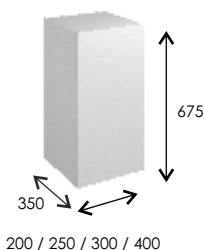

1 DOOR BASE UNITS

Full Height Door
(Reversible)
Soft Close
Internal Glass Shelf

		SLAB DOOR		SHAKER STYLE
	200 Base Unit	IQ2/BU20	£205	WQ2/BU20 £240
	250 Base Unit	IQ2/BU25	£210	WQ2/BU25 £250
	300 Base Unit	IQ2/BU30	£225	WQ2/BU30 £260
	400 Base Unit	IQ2/BU40	£240	WQ2/BU40 £285