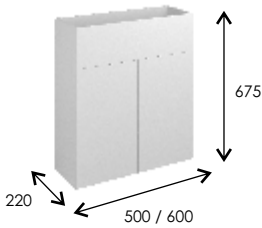

Two Door
Soft Close
Internal Glass Shelf

		SLAB DOOR		SHAKER STYLE	
	500 Basin Unit	IQ10/BU50	£275	WQ10/BU50	£340
	600 Basin Unit	IQ10/BU60	£295	WQ10/BU60	£360