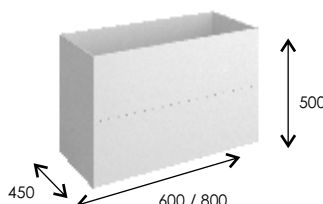

Two Drawers
Soft Close
Metal Drawer Boxes
Colour-match Sides

600 L/Level Drawers	IQ2/LLDRW60	£510		WQ2/LLDRW60	£580
800 L/Level drawers	IQ2/LLDRW80	£570		WQ2/LLDRW80	£640