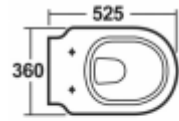

Inline basins will over hang by approx 5mm on the width when placed on the end of a furniture run.

BACK TO WALL PAN OPTIONS

D Shape Back to Wall Pan
w 360 d 525 h 390

Luxury UF Soft Close Seat
Quick release hinges