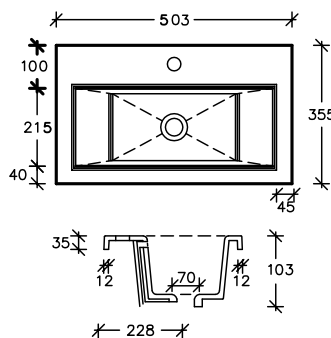

£50

BASIN OPTIONS

Plan 500mm In Line Basin
For 350mm furniture
w 503 d 355 h 103
(70mm height to overflow)
Stone resin basin
One tap hole

Plan 500 Basin In Line
PLAN50-W **£199**

Teknik Semi Recessed Basin
w 560 d 470 h 160
(80mm height to overflow)
Ceramic basin
One tap hole