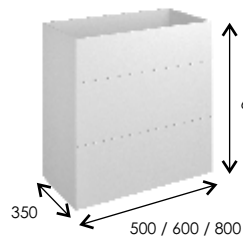

DRAWER BASIN UNITS

Two Drawers
Soft Close
Metal Drawer Box
Cut Out For
Basin Waste

		SLAB DOOR		SHAKER STYLE
	500 Drawer Basin Unit	IQ2/DBU50	£405	WQ2/DBU50 £465
	600 Drawer Basin Unit	IQ2/DBU60	£430	WQ2/DBU60 £495
	800 Drawer Basin Unit	IQ2/DBU80	£465	WQ2/DBU80 £525