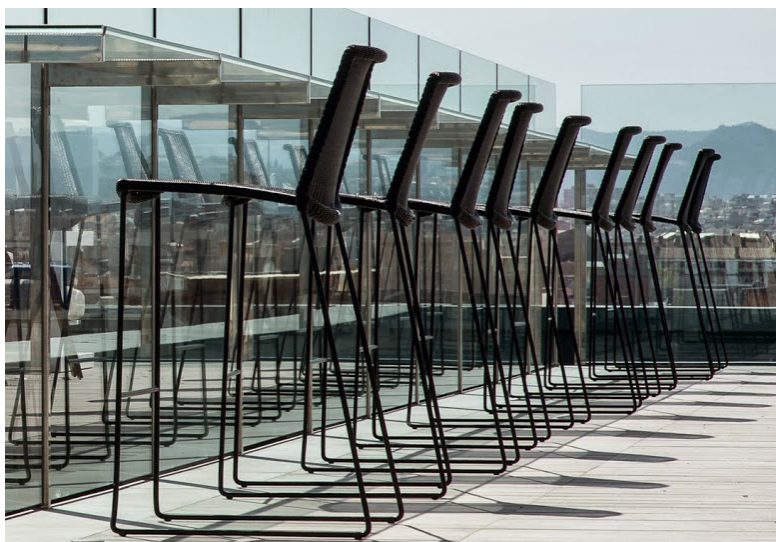

Breeze | Design by Strand+Hvass
• Cane-line Weave®

Kingston | Design by Foersom & Hiort-Lorenzen MDD
• Cane-line Weave®

Savannah | Design by Foersom & Hiort-Lorenzen MDD
• Cane-line Weave®
• QuickDry system

SEE FULL FURNITURE LIST
www.cane-line.com