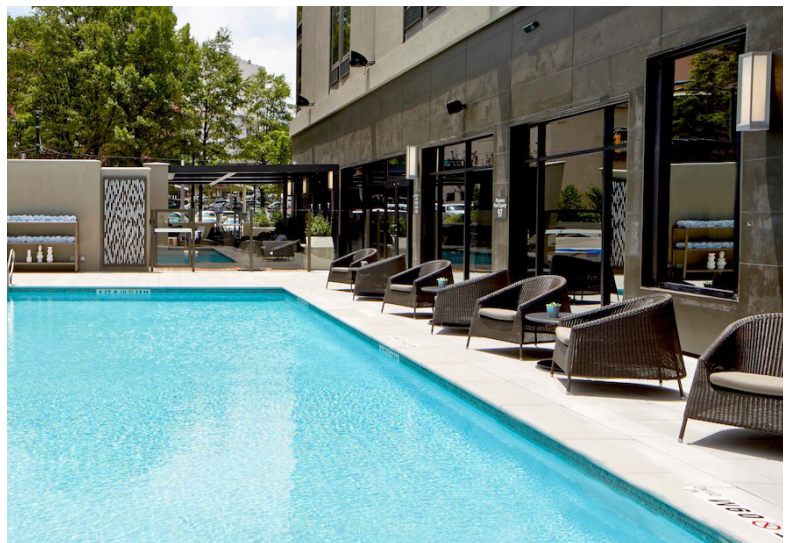

Breeze | Design by Strand+Hvass
• Cane-line Weave®

Go | Design by Cane-line design team
• Aluminium

Kingston | Design by Foersom & Hiort-Lorenzen MDD
• Cane-line Weave®

SEE FULL FURNITURE LIST
www.cane-line.com

www.achotels.marriott.com/hotels/ac-hotel-atlanta-downtown