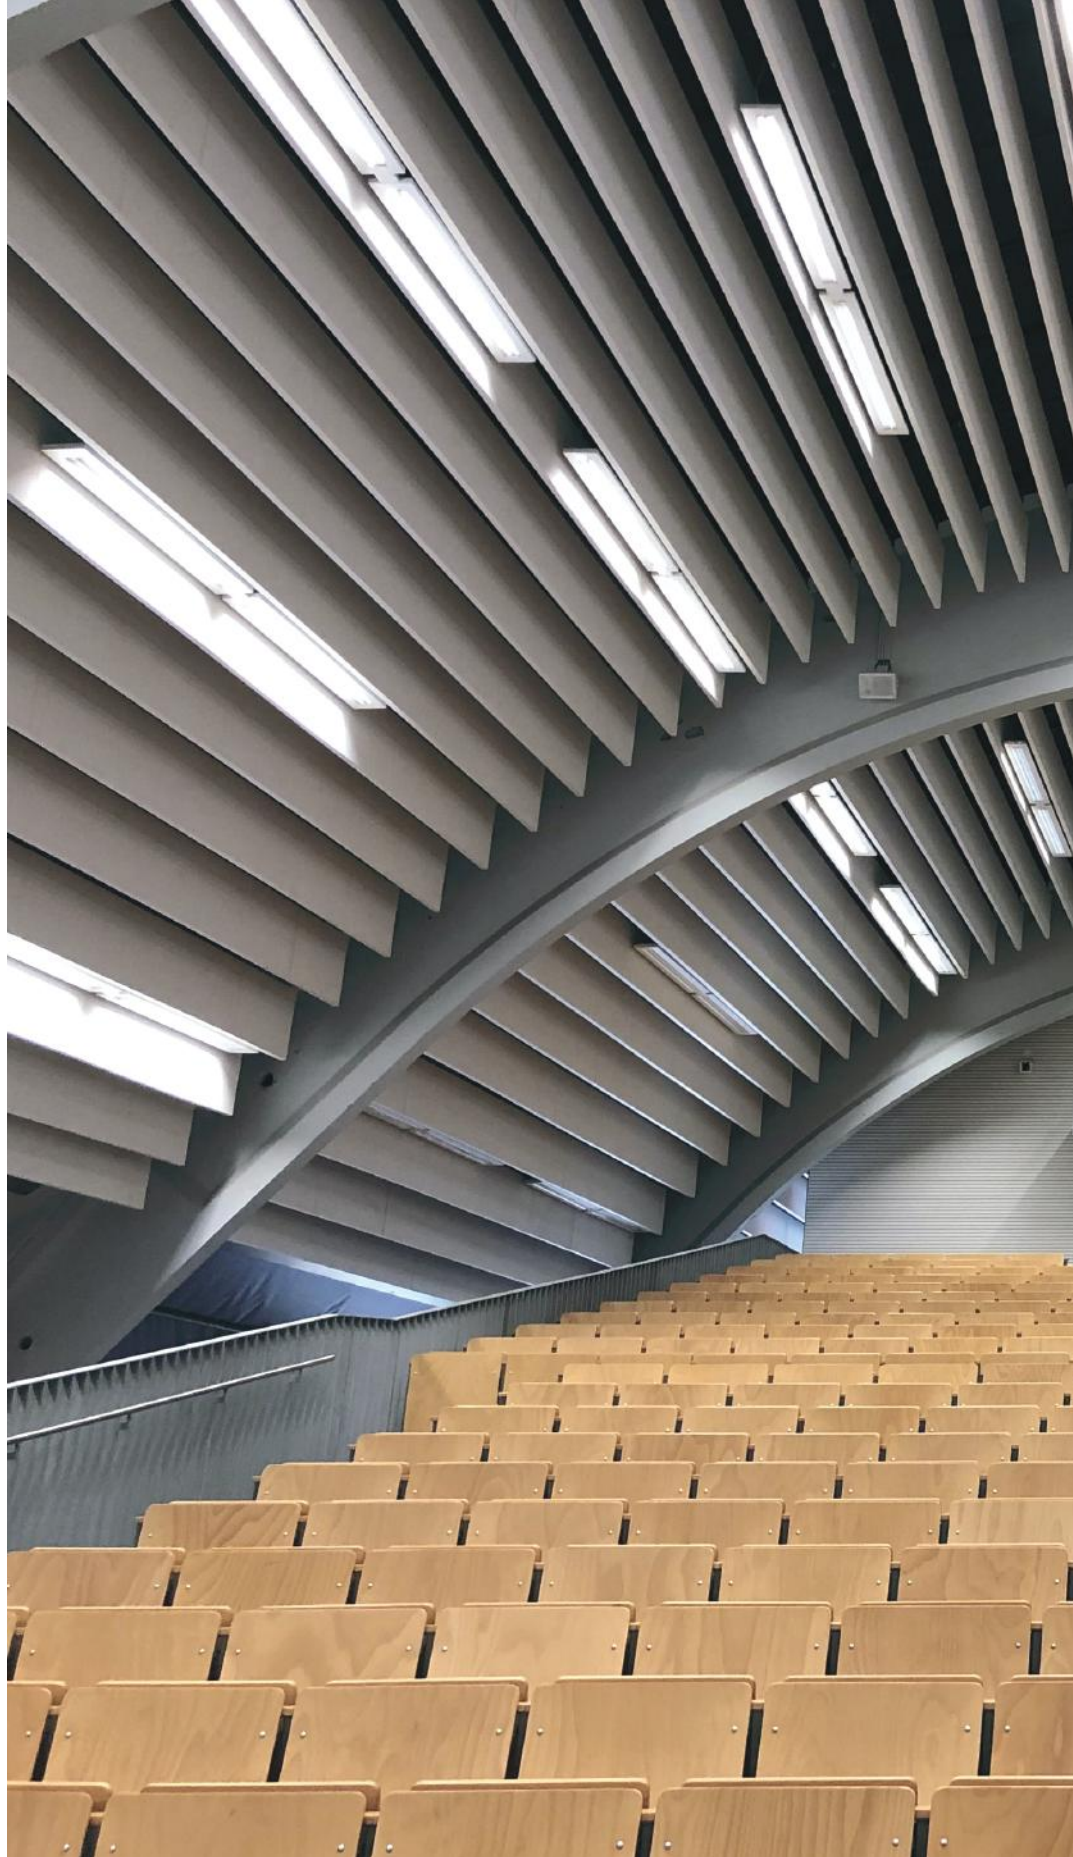

## Slice Long 1200

The Slice Series comprises of three classic shapes (Round . Square . Rectangle) that will suit a wide range of projects. The Slice Long with minimalist design, in rich colors, fine finishing and four sizes. The combination of functionality and performance that can be perfectly suited for both consumer and professional applications. Expertly designed and engineered a build-in driver, quick wiring connection, push lock or turning lock system with quick release buttons which results in making the installation easy.