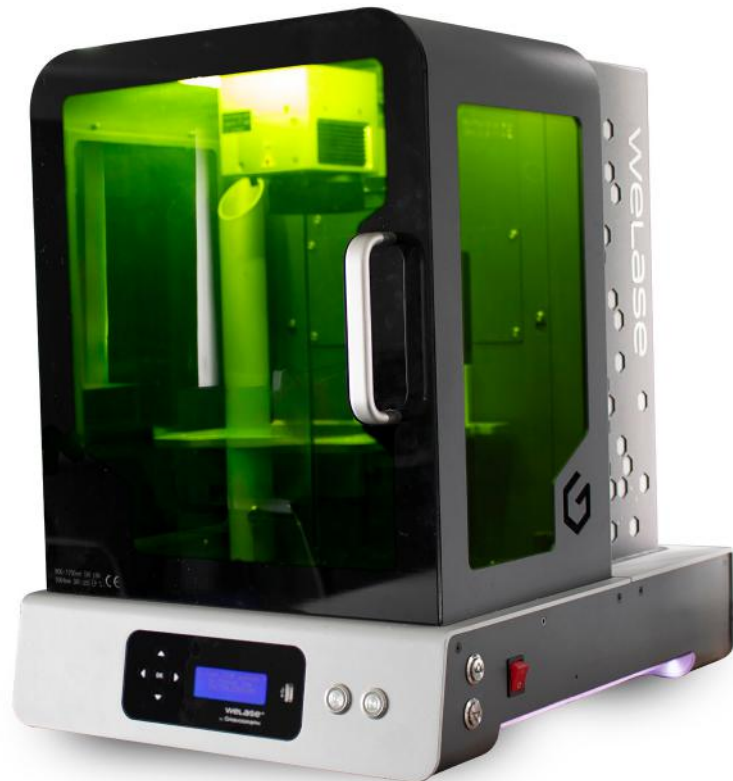

3 kg (6.6 lbs)

Quiet, safe, compact and unique looking

Quiet, safe, compact and unique looking, the WeLase is the perfect machine to increase traffic in your store!

Create a greater engagement and spark your customers' curiosity by letting them see the engraving appear in front of their eyes!