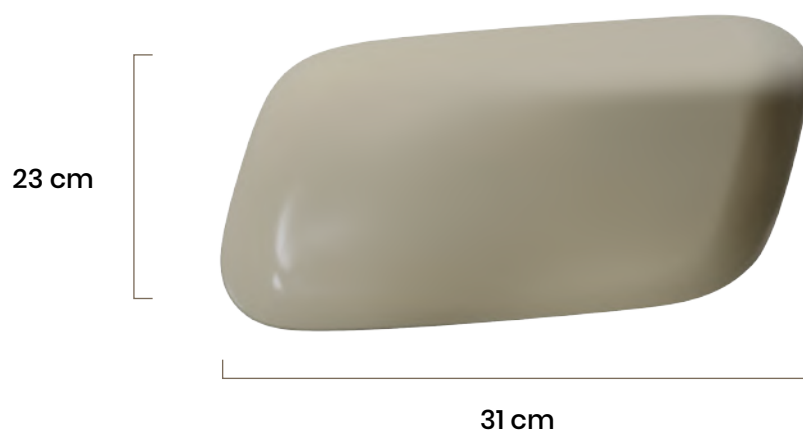

CROSS-SHAPED PLATE
23 X 31 CM