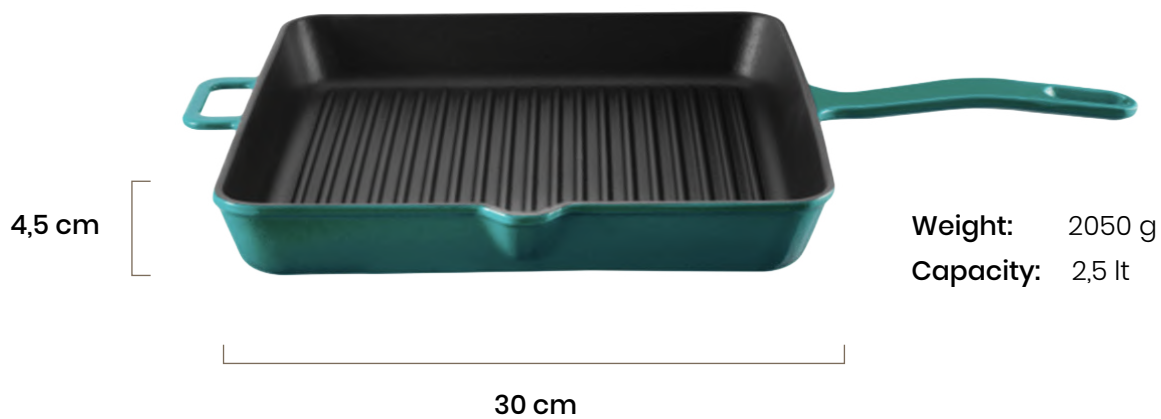

Weight: 1000 g  
Capacity: 0,4 lt

PROFOND COLLECTION  
REGULAR SKILLET | 27 CM

Weight: 1900 g  
Capacity: 1,5 lt

PROFOND COLLECTION  
ROUND SKILLET | 28 CM

PROFOND COLLECTION  
SQUARE GRILL | 30 CM

PROFOND COLLECTION  
SQUARE GRILL | 25 CM