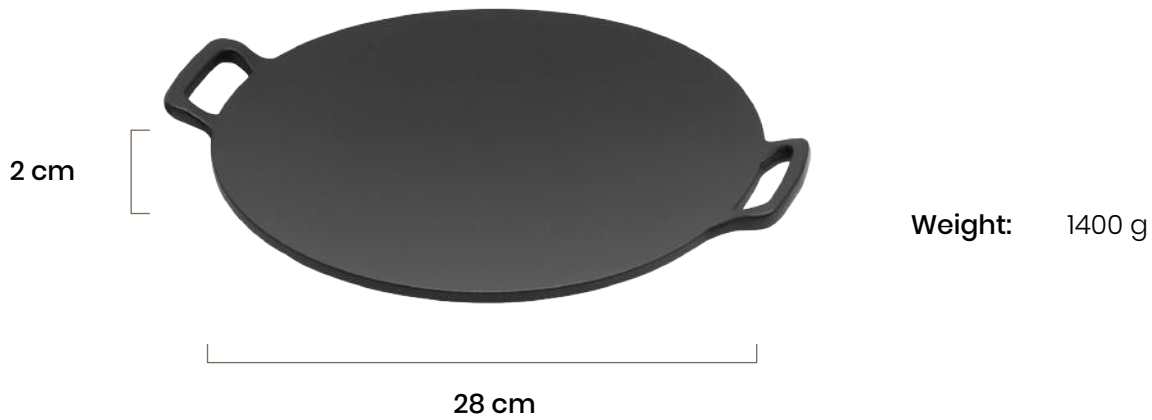

Weight: 1800 g  
Capacity: 0,7 lt

FISH PAN  
29 X 15 CM

Weight: 1200 g  
Capacity: 0,4 lt

GRILL PAN  
42 X 26 CM

Weight: 4600 g

CAULDRON  
35 CM

Weight: 2095 g  
Capacity: 5,5 lt

ROUND HANDLED FLAT PLATE  
28 CM