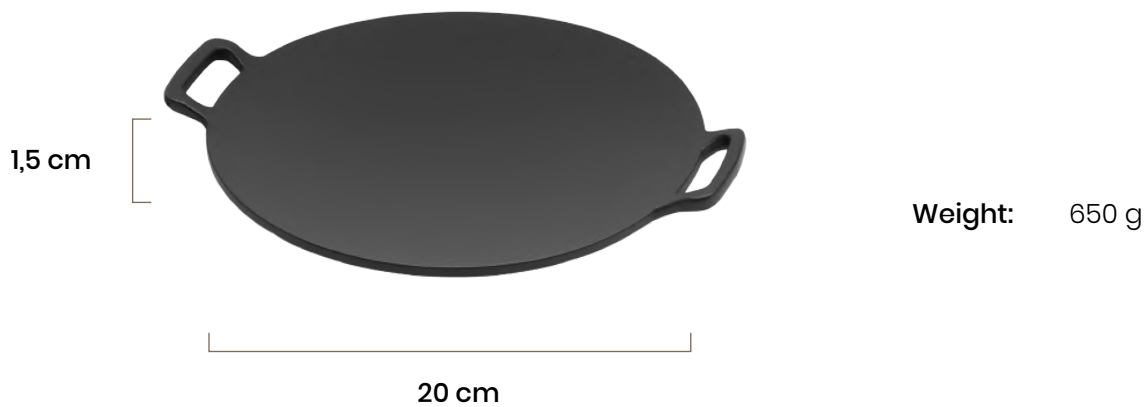

ROUND HANDLED FLAT PLATE
20 CM