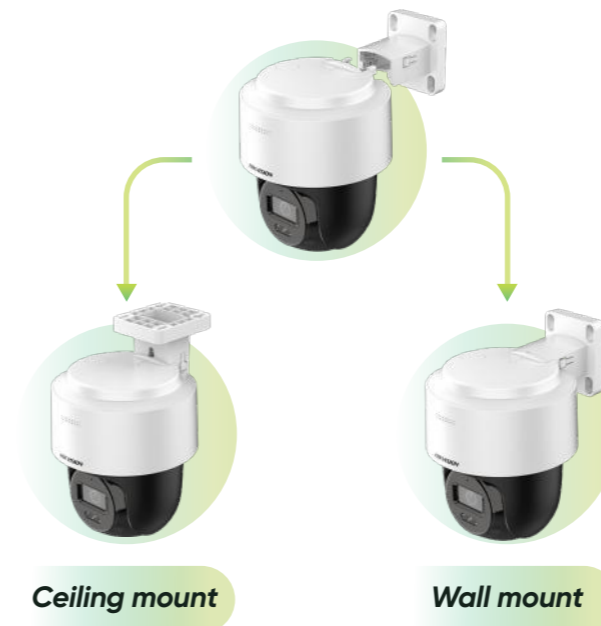

Smart Mode

When there is no vehicle or person, the camera uses only the IR light. When a target appears, the camera automatically triggers the white light and switches back to the IR light later.

Pan and tilt, easy remote adjustment of any angle via Hik-Connect

Boosted performance with **512 GB SD card**

Two-way audio enables real-time communication, breaking the limits

Built-in speaker
Built-in mic

All-in-one bracket for easy installation

Ceiling mount

Wall mount

The removable bracket supports two ways of installation

Auto Tracking Lite

enables the PT camera to pan and tilt so that targets are always in the field of view