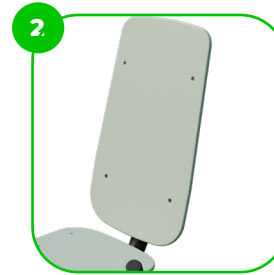

Technical specification

Safety surface area	Around 1,5 m radius
Net weight	86 kg
Material	S235
Critic fall height	700 mm
Color options	
For more color options, discuss with your sales representative.	

Warranty

The seats and backrests are made of strong HDPE material. Which is fully heat, moisture and UV resistant.

The connecting elements are fastened with vandal-proof stainless steel screws and nuts.

The ends of the bars and posts are sealed with injection-moulded plastic caps.