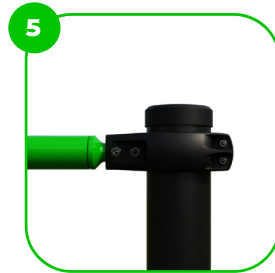

The plastic clamp system allows for easy assembly and extreme stability.

BESTSTRONG

[bestrongworld](#) [bestrongworld](#) [global.bestrong.com](#) [info@bestrong.com](#)