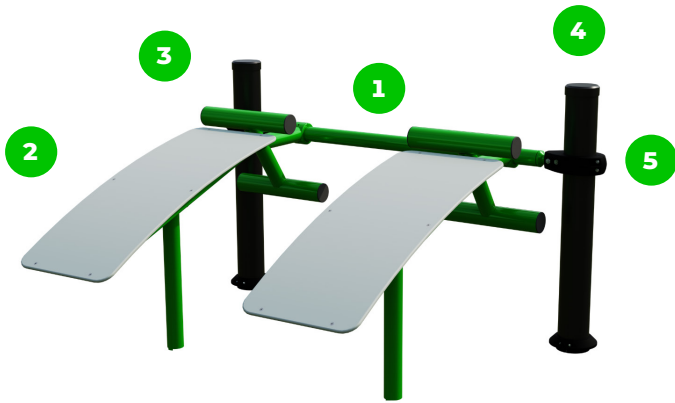

Technical specification

Safety surface area	Around 1,5 m radius
Net weight	86 kg
Material	S235
Critic fall height	700 mm
Color options	
For more color options, discuss with your sales representative.	

Warranty

The seats and backrests are made of strong HDPE material. Which is fully heat, moisture and UV resistant.

The connecting elements are fastened with vandal-proof stainless steel screws and nuts.

The ends of the bars and posts are sealed with injection-moulded plastic caps.