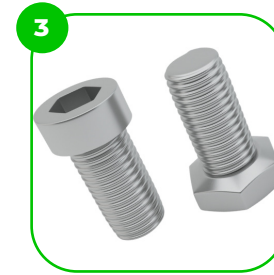

Technical specification

Safety surface area	Around 1,5 m radius
Net weight	86 kg
Material	S235
Critic fall height	700 mm
Color options	
For more color options, discuss with your sales representative.	

Warranty

Structure	25-15 years
Steel	5-10 years
Paint	2 years
Plastic	5-10 years
Rubber	1-3 years
Moving parts	2 years
Detailed information in the warranty document	

Material specification

The element is made of high quality S235 steel, which has been cleaned via sandblasting. A corrosion resistant powder coating finish is then applied. Also available with galvanized surface for even greater protection and longevity!

The seats and backrests are made of strong HDPE material. Which is fully heat, moisture and UV resistant.

The connecting elements are fastened with vandal-proof stainless steel screws and nuts.

The ends of the bars and posts are sealed with injection-moulded plastic caps.