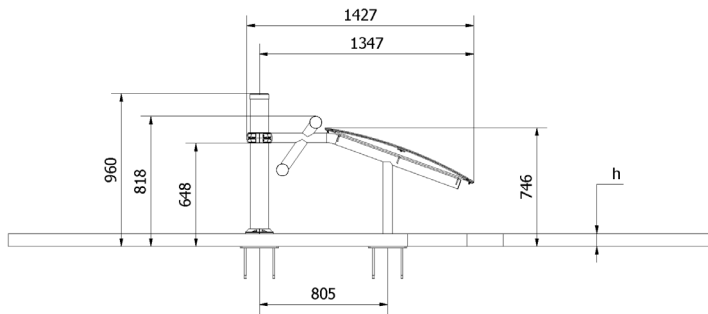

Attributes

Product code	1-1-706
Certificate	EN 16630
Age group	14 + years
Capacity	2 people
Max. weight load	99 kg
Type	Fitness
Difficulty level	Easy

Side View

Plan View

Installation information

Number of installers (concrete)	At least 2 people
Total installation time (concrete)	60-120 min.
Number of installers (equipment)	At least 2 people
Total installation time (equipment)	30-60 min.
Excavation volume	0.8 m ³
Concrete volume	0.8 m ³
Size of the base structure	4pc 0,5 x 0,5 x 0,8 m
Anchoring options	In-ground or surface
In combined structures, the volume of concrete required varies.	

Technical specification

Safety surface area	Around 1,5 m radius
Net weight	86 kg
Material	S235
Critic fall height	700 mm
Color options	
For more color options, discuss with your sales representative.	

Warranty