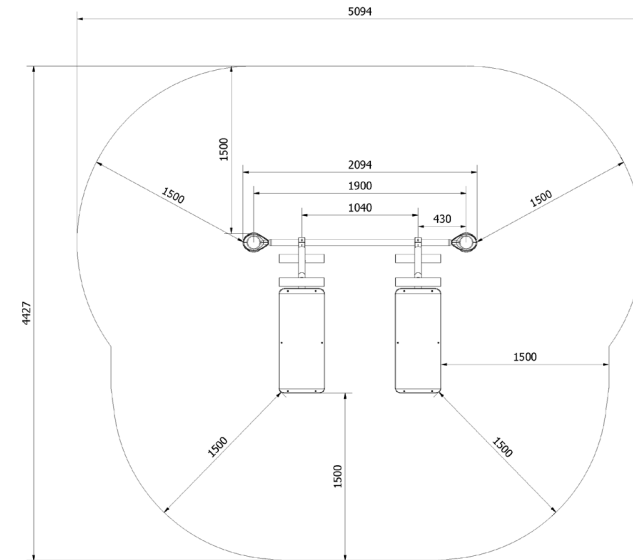

Attributes

Product code	1-1-706
Certificate	EN 16630
Age group	14 + years
Capacity	2 people
Max. weight load	99 kg
Type	Fitness
Difficulty level	Easy

Side View

Plan View

Installation information

Number of installers (concrete)	At least 2 people
Total installation time (concrete)	60-120 min.
Number of installers (equipment)	At least 2 people
Total installation time (equipment)	30-60 min.
Excavation volume	0.8 m ³
Concrete volume	0.8 m ³
Size of the base structure	4pc 0,5 x 0,5 x 0,8 m
Anchoring options	In-ground or surface
In combined structures, the volume of concrete required varies.	

Technical specification

Safety surface area	Around 1,5 m radius
Net weight	86 kg
Material	S235
Critic fall height	700 mm
Color options	
For more color options, discuss with your sales representative.	

Warranty