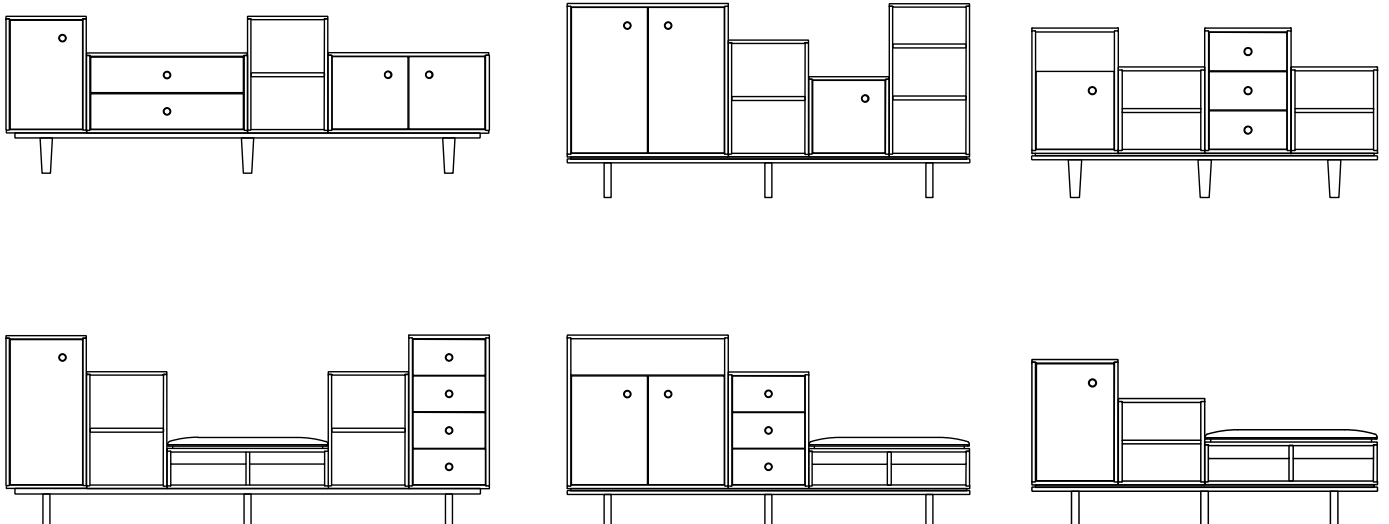

As additional to our most popular options you can create your own unique configuration, using the models below. A choice of drawers, cupboards, shelves and a seat pad unit provide storage, display and a handy perch point.

Cupboard Modules

Drawer Modules

Shelving Modules

Seat Units

Originally crafted as a credenza system, Bridge is adaptable for a variety of functions – from welcome spaces to sleek room division, the possibilities are endless.

Here are some examples that we've created.

Bases - Full Width

D: 400mm (15.7")

Product Code	Description	Width
BRB16FW	Full width base	1600mm (63")
BRB16FWCM	Full width base with cable management tray	1600mm (63")
BRB20FW	Full width base	2000mm (78.7")
BRB20FWCM	Full width base with cable management tray	2000mm (78.7")
BRB24FW	Full width base	2400mm (94.5")
BRB24FWCM	Full width base with cable management tray	2400mm (94.5")