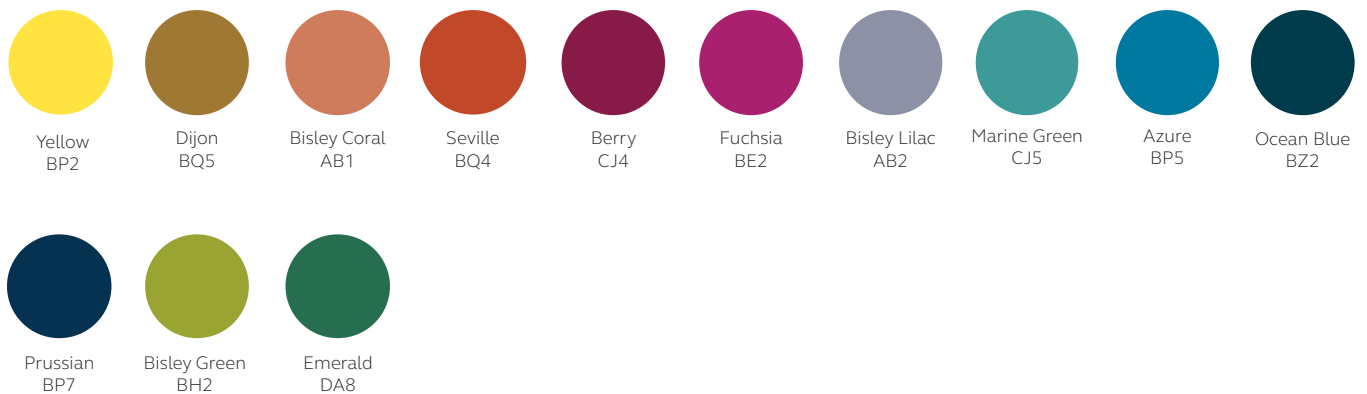

Palette two

All paint finishes are available with 0% surcharge.