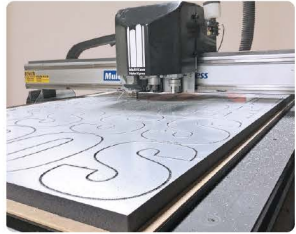

DURABLE ALL-WEATHER
CONSTRUCTION.

WIND?
No Worries

*Height Options
Available

**Guaranteed
NOT to be stuck
on a cargo ship!**

Outdoor Signholder

**DURABLE GALVANIZED
ALL-WEATHER CONSTRUCTION.**

NO TOOLS REQUIRED.

**USE AS FREE STANDING
OR UNDER PALLET DISPLAYS.**

**DIFFERENT STEM HEIGHTS
AVAILABLE.**

MADE IN THE USA.

RACK UP ROI with Dunnage Rack Sign

Dunnage Rack Sign

The role of a strategically placed sign is to provide **effective promotion** and identification.

HIGH IMPACT
ONE PIECE
CONSTRUCTION.

EASILY INSTALLS
ON OUTDOOR RISERS
AND RACKS.

We have the capabilities to meet your needs.

- Injection Molding
- Profile Extrusion
- Product Fixture Design
- P.O.P. Design & Value Engineering
- Prototyping
- Screen Printing
- Large Format Digital Printing
- Dimensional Letters
- Routing & Die Cutting
- Binding & Collating
- Kit Packaging
- Blanket Inventory
- Warehousing
- Shipping & Distribution