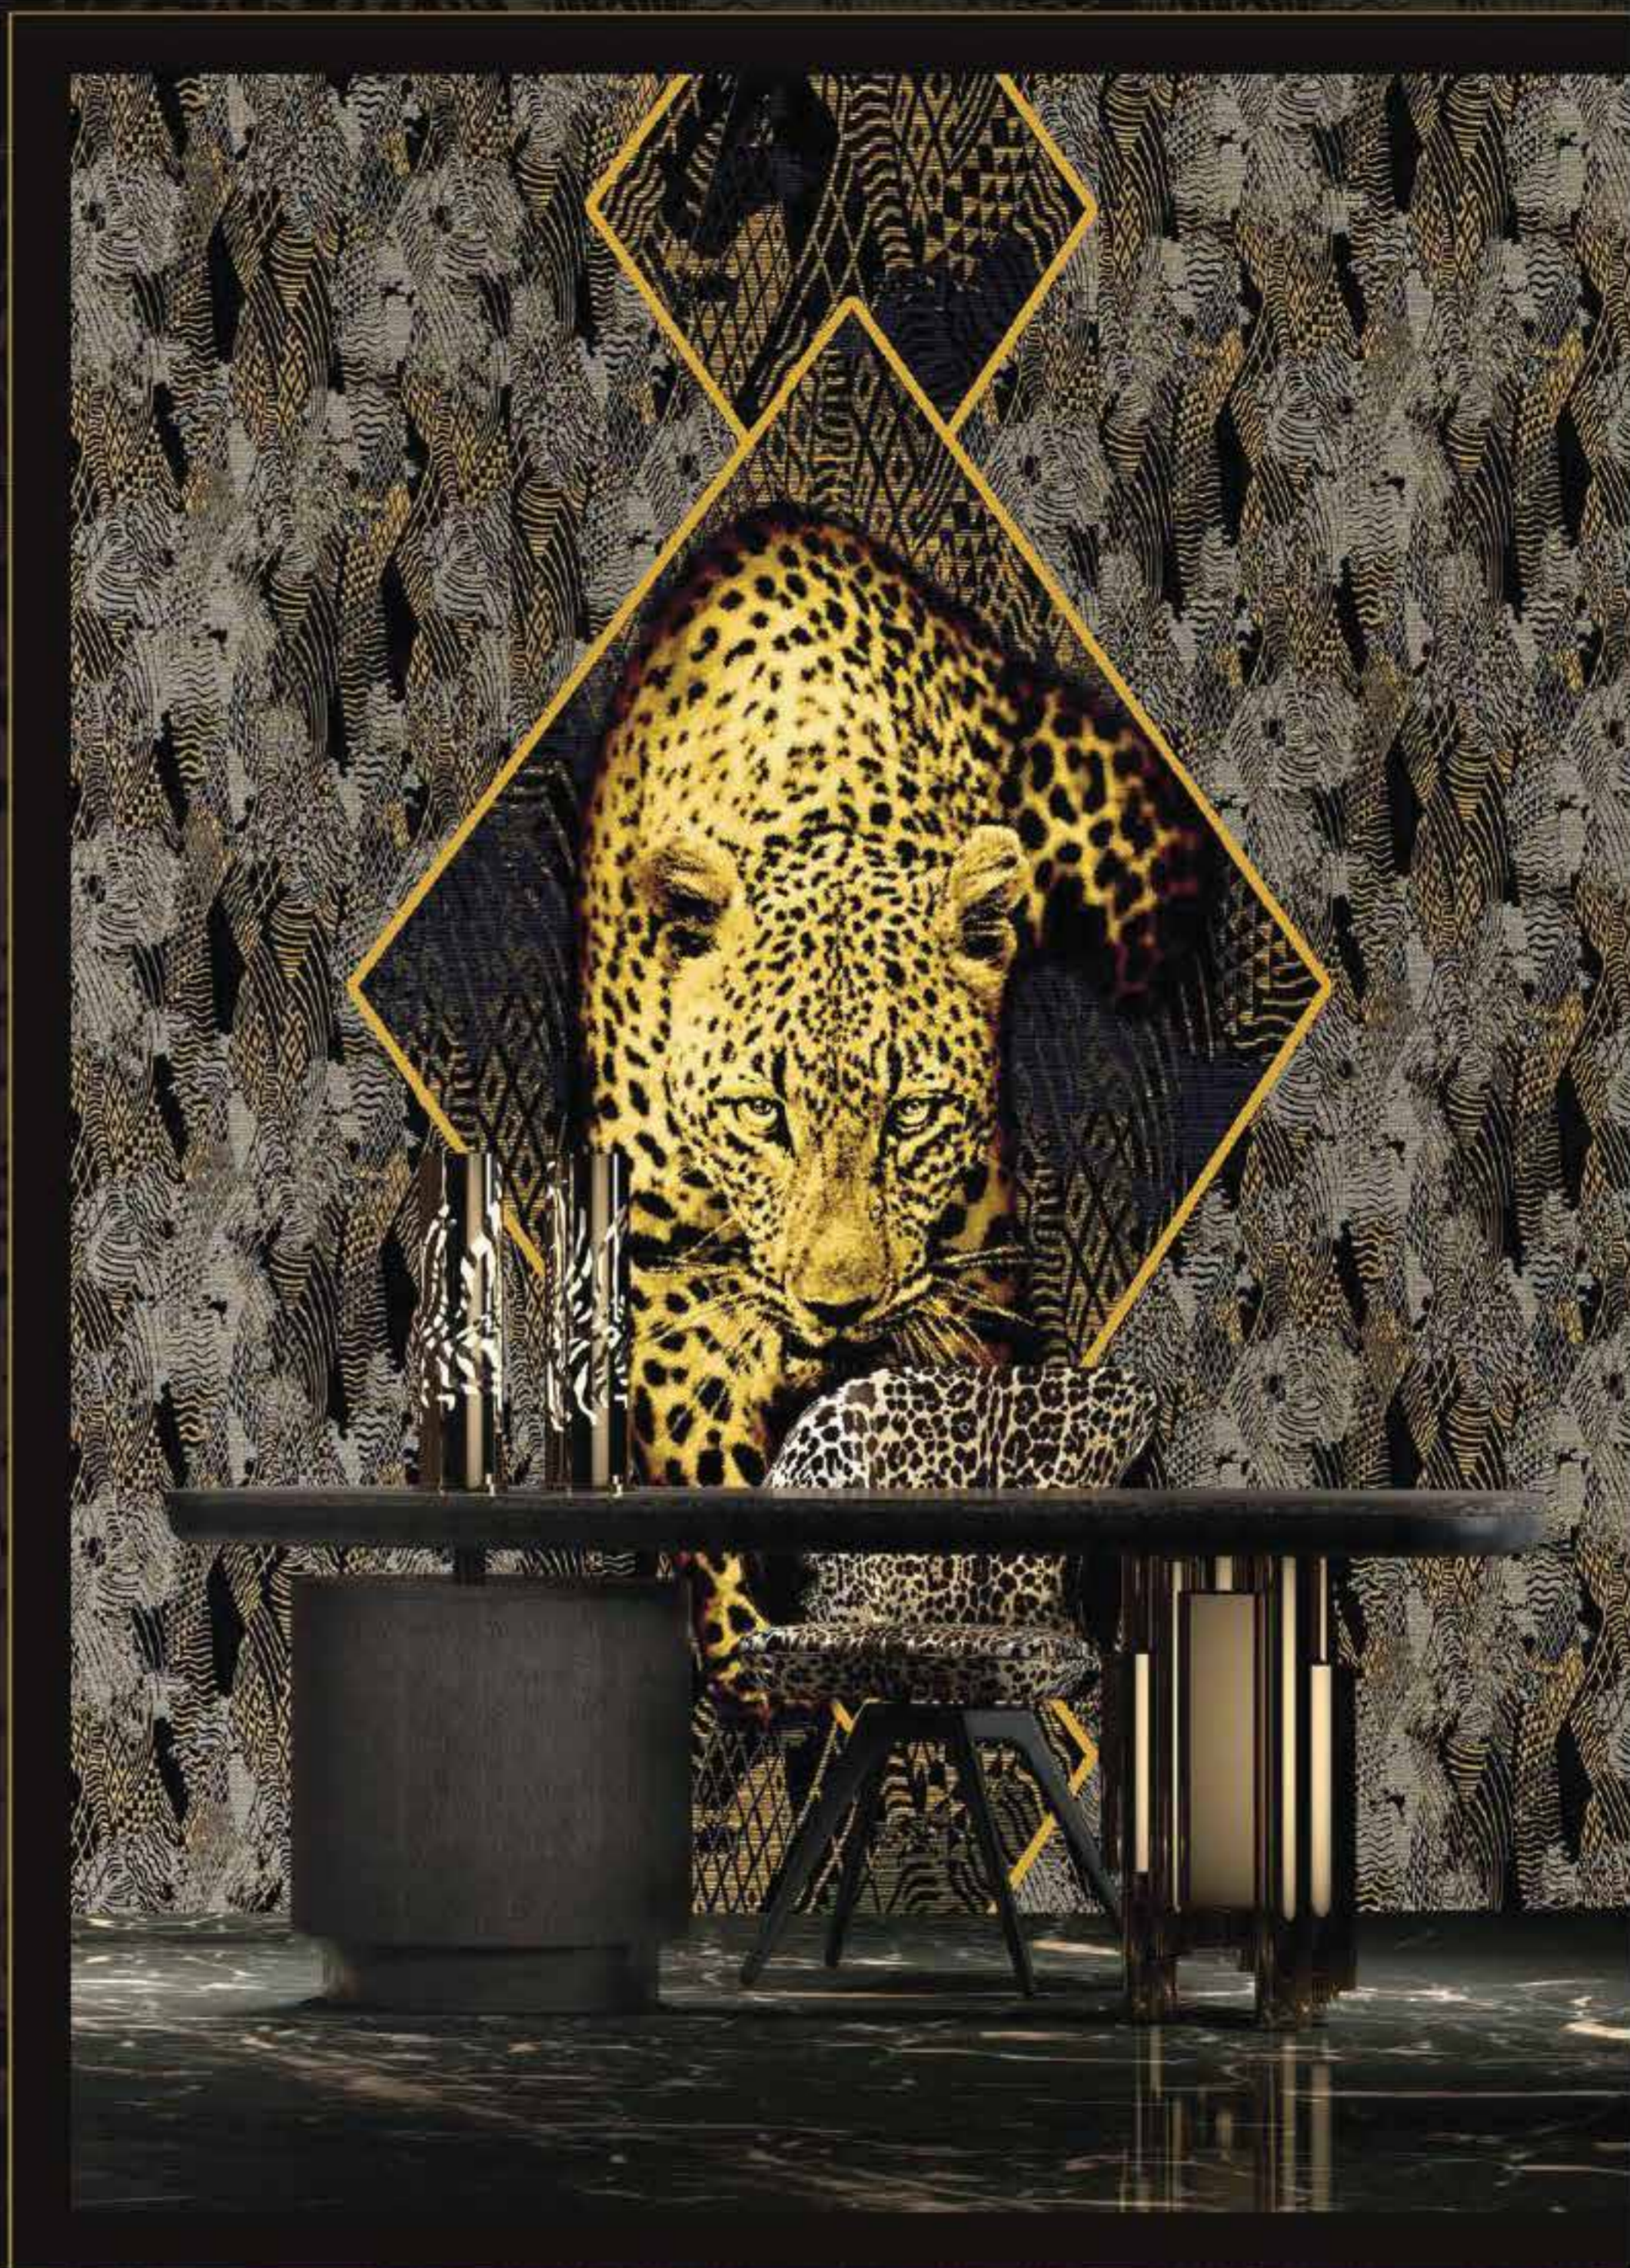

DIGITAL PANELS

Digital panel, gold foil base
Декоративная панель на золотой
фольгированной основе
金箔数字墙板
m 3~ x 3~ yard 3,3~ x Inch 118,2~
3 lengths - 3 полотна - 3 长度

Digital panel
Декоративная панель
数字墙板
m 3~ x 3~ yard 3,3~ x Inch 118,2~
3 lengths - 3 полотна - 3 长度