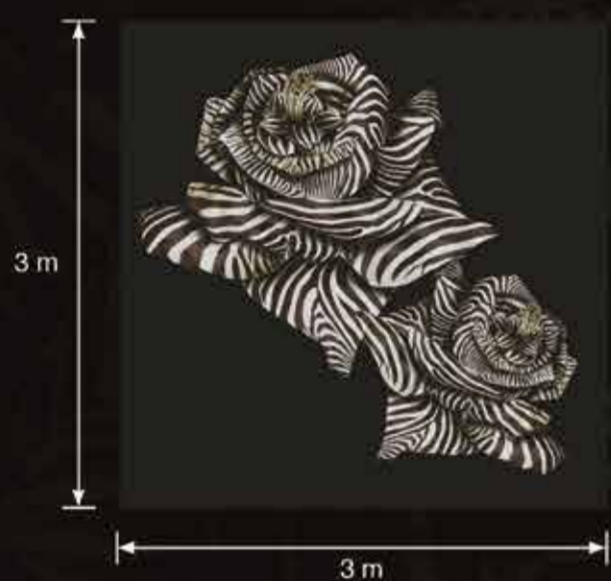

roberto cavalli

HOME

N° 8

WALLPAPER

H 1,06 m

GOLD FOIL

This wallpaper is made with a base in pure silver foil, emphasizing the reliefs of the design and creating exclusive silver shades, with mirroring and luminous effects, amplifying the environments and making them unique and intense.

DIGITAL PANELS

DIGITAL PANELS

GOLD FOIL BASE

DIGITAL PANELS

SILVER FOIL BASE

DIGITAL PANELS

RC19101
Flag

Digital panel, fabric base
Декоративная панель на текстильной основе
布面数字墙板
m 3~ x 4~ yard 3,3~ x inch 157,6~
4 lengths - 4 полотна - 4 长度

RC19102
Flag

Digital panel
Декоративная панель
数字墙板
m 3~ x 4~ yard 3,3~ x inch 157,6~
4 lengths - 4 полотна - 4 长度

DIGITAL PANELS

RC19115

Zebra strips rose

Digital panel, fabric base
Декоративная панель на
текстильной основе
布面数字墙板
m 3~ x 3~ yard 3,3~ x inch 118,2~
3 lengths - 3 полотна - 3 长度