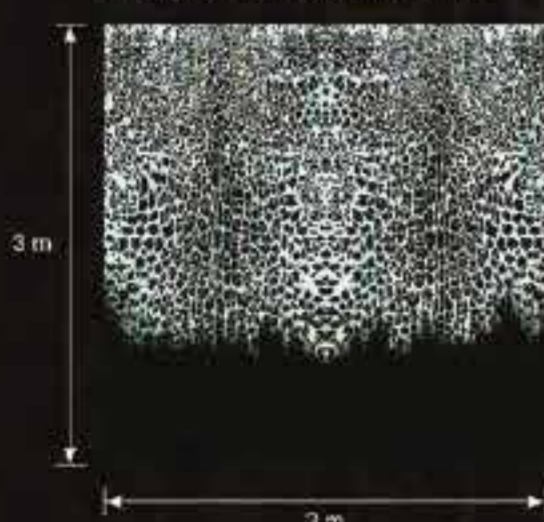

Digital panel, fabric base
Декоративная панель на текстильной основе
布面数字墙板
m 3 - x 3 - yard 3,3 - x inch 118,2 -
3 lengths - 3 полотна - 3 长度

RC19114
Light blue leopard

Digital panel
Декоративная панель
数字墙板
m 3 - x 3 - yard 3,3 - x inch 118,2 -
3 lengths - 3 полотна - 3 长度