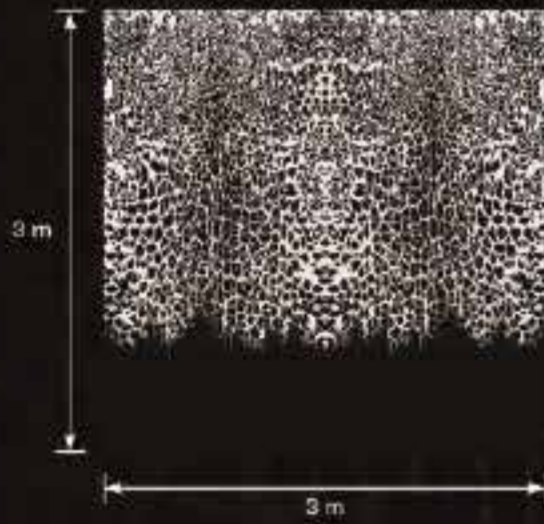

Digital panel, fabric base
Декоративная панель на текстильной основе
布面数字墙板
m 3 - x 3 - yard 3,3 - x inch 118,2 -
3 lengths - 3 полотна - 3 长度

RC19112
Pink leopard