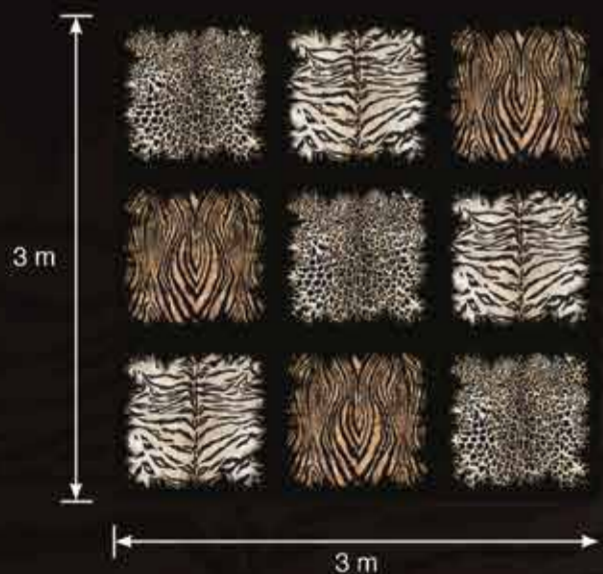

roberto cavalli

HOME

N° 8

WALLPAPER

H 1,06 m

GOLD FOIL

This wallpaper is made with a base in pure silver foil, emphasizing the reliefs of the design and creating exclusive silver shades, with mirroring and luminous effects, amplifying the environments and making them unique and intense.

RC19104
Allover jaguar

Digital panel
Декоративная панель
数字墙板
m 3~ x 3~ yard 3,3~ x inch 118,2~
3 lengths - 3 полотна - 3 长度

DIGITAL PANELS

RC19105

Skin patchwork

Digital panel, fabric base
 Декоративная панель на
 текстильной основе
 布面数字墙板
 m 3~ x 3~ yard 3,3~ x inch 118,2~
 3 lengths - 3 полотна - 3 长度

RC19106

Skin patchwork

Digital panel
 Декоративная панель
 数字墙板
 m 3~ x 3~ yard 3,3~ x inch 118,2~
 3 lengths - 3 полотна - 3 长度

RC19124
Pink icon

Digital panel, fabric base
Декоративная панель на
текстильной основе
布面数字墙板
m 3~ x 2~
yard 3,3~ x inch 78,8~
2 lengths -
2 полотна - 2 长度