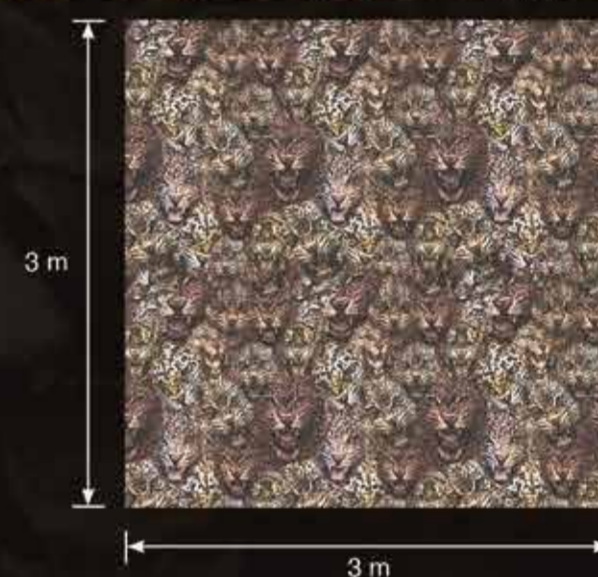

DIGITAL PANELS

RC19103
Allover jaguar

Digital panel, fabric base
Декоративная панель на
текстильной основе
布面数字墙板
m 3~ x 3~ yard 3,3~ x inch 118,2~
3 lengths - 3 полотна - 3 长度