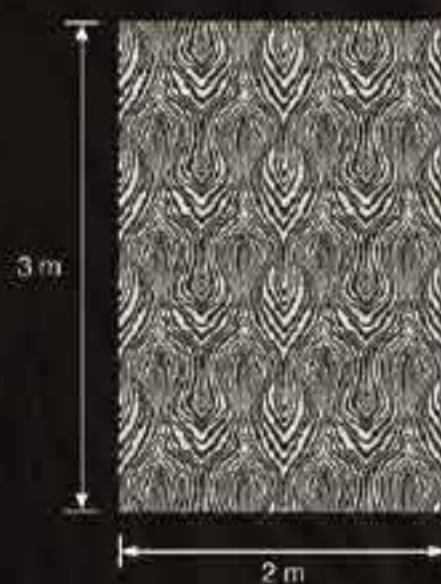

RC19128
Natural icon

Digital panel, fabric base
Декоративная панель на
текстильной основе
布面数字墙板
m 3~ x 2~
yard 3,3~ x inch 78,8~
2 lengths -
2 полотна - 2 长度