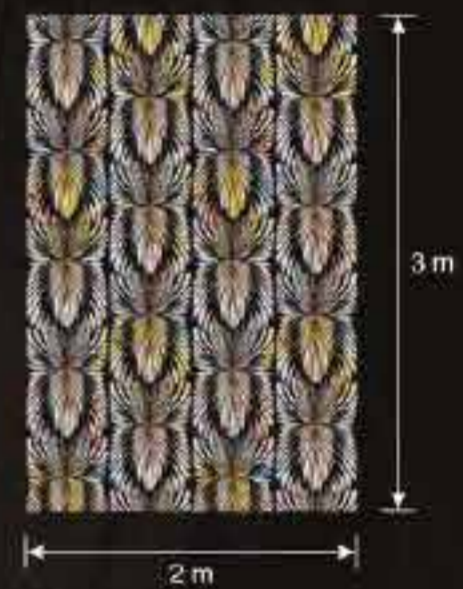

DIGITAL PANELS

RC19121
New Cavalli

Digital panel, silver foil base
Декоративная панель на
серебряной фольгированной основе
銀箔数字墙板
m 3~ x 2~
yard 3,3~ x inch 78,8~
2 lengths -
2 полотна - 2 长度