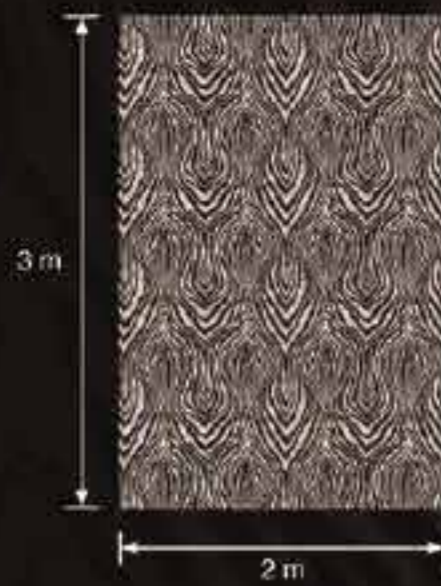

RC19124
Pink icon

Digital panel, fabric base
Декоративная панель на
текстильной основе
布面数字墙板
m 3~ x 2~
yard 3,3~ x inch 78,8~
2 lengths -
2 полотна - 2 长度