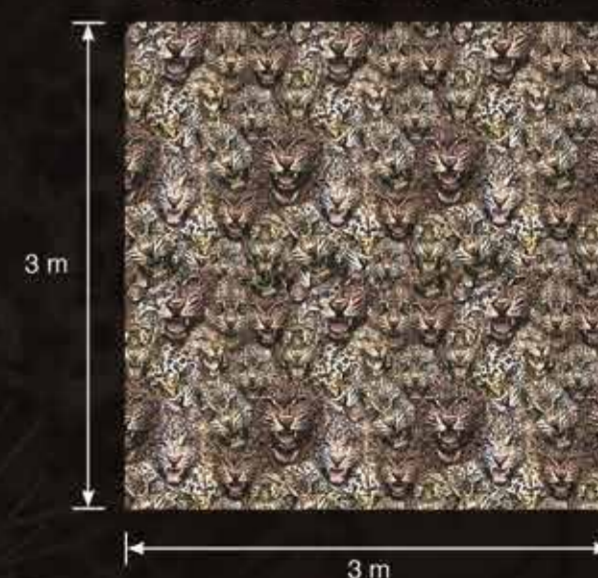

roberto cavalli

HOME

N° 8

WALLPAPER

H 1,06 m

GOLD FOIL

This wallpaper is made with a base in pure silver foil, emphasizing the reliefs of the design and creating exclusive silver shades, with mirroring and luminous effects, amplifying the environments and making them unique and intense.

RC19116

Zebra strips rose

Digital panel
Декоративная панель
数字墙板
m 3~ x 3~ yard 3,3~ x inch 118,2~
3 lengths - 3 полотна - 3 长度

DIGITAL PANELS

RC19103
Allover jaguar

Digital panel, fabric base
Декоративная панель на
текстильной основе
布面数字墙板
m 3~ x 3~ yard 3,3~ x inch 118,2~
3 lengths - 3 полотна - 3 长度