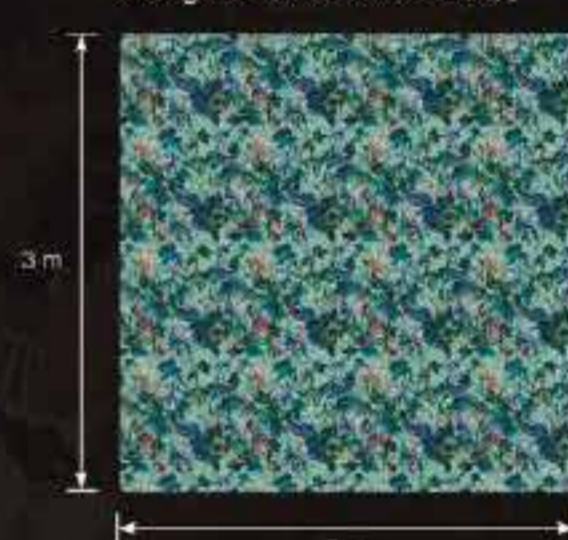

RC19109
Green forest

Digital panel, fabric base
Декоративная панель на текстильной основе
布面数字墙板
m 3~ x 3~ yard 3.3~ x inch 118.2~
3 lengths - 3 полотна - 3 长度