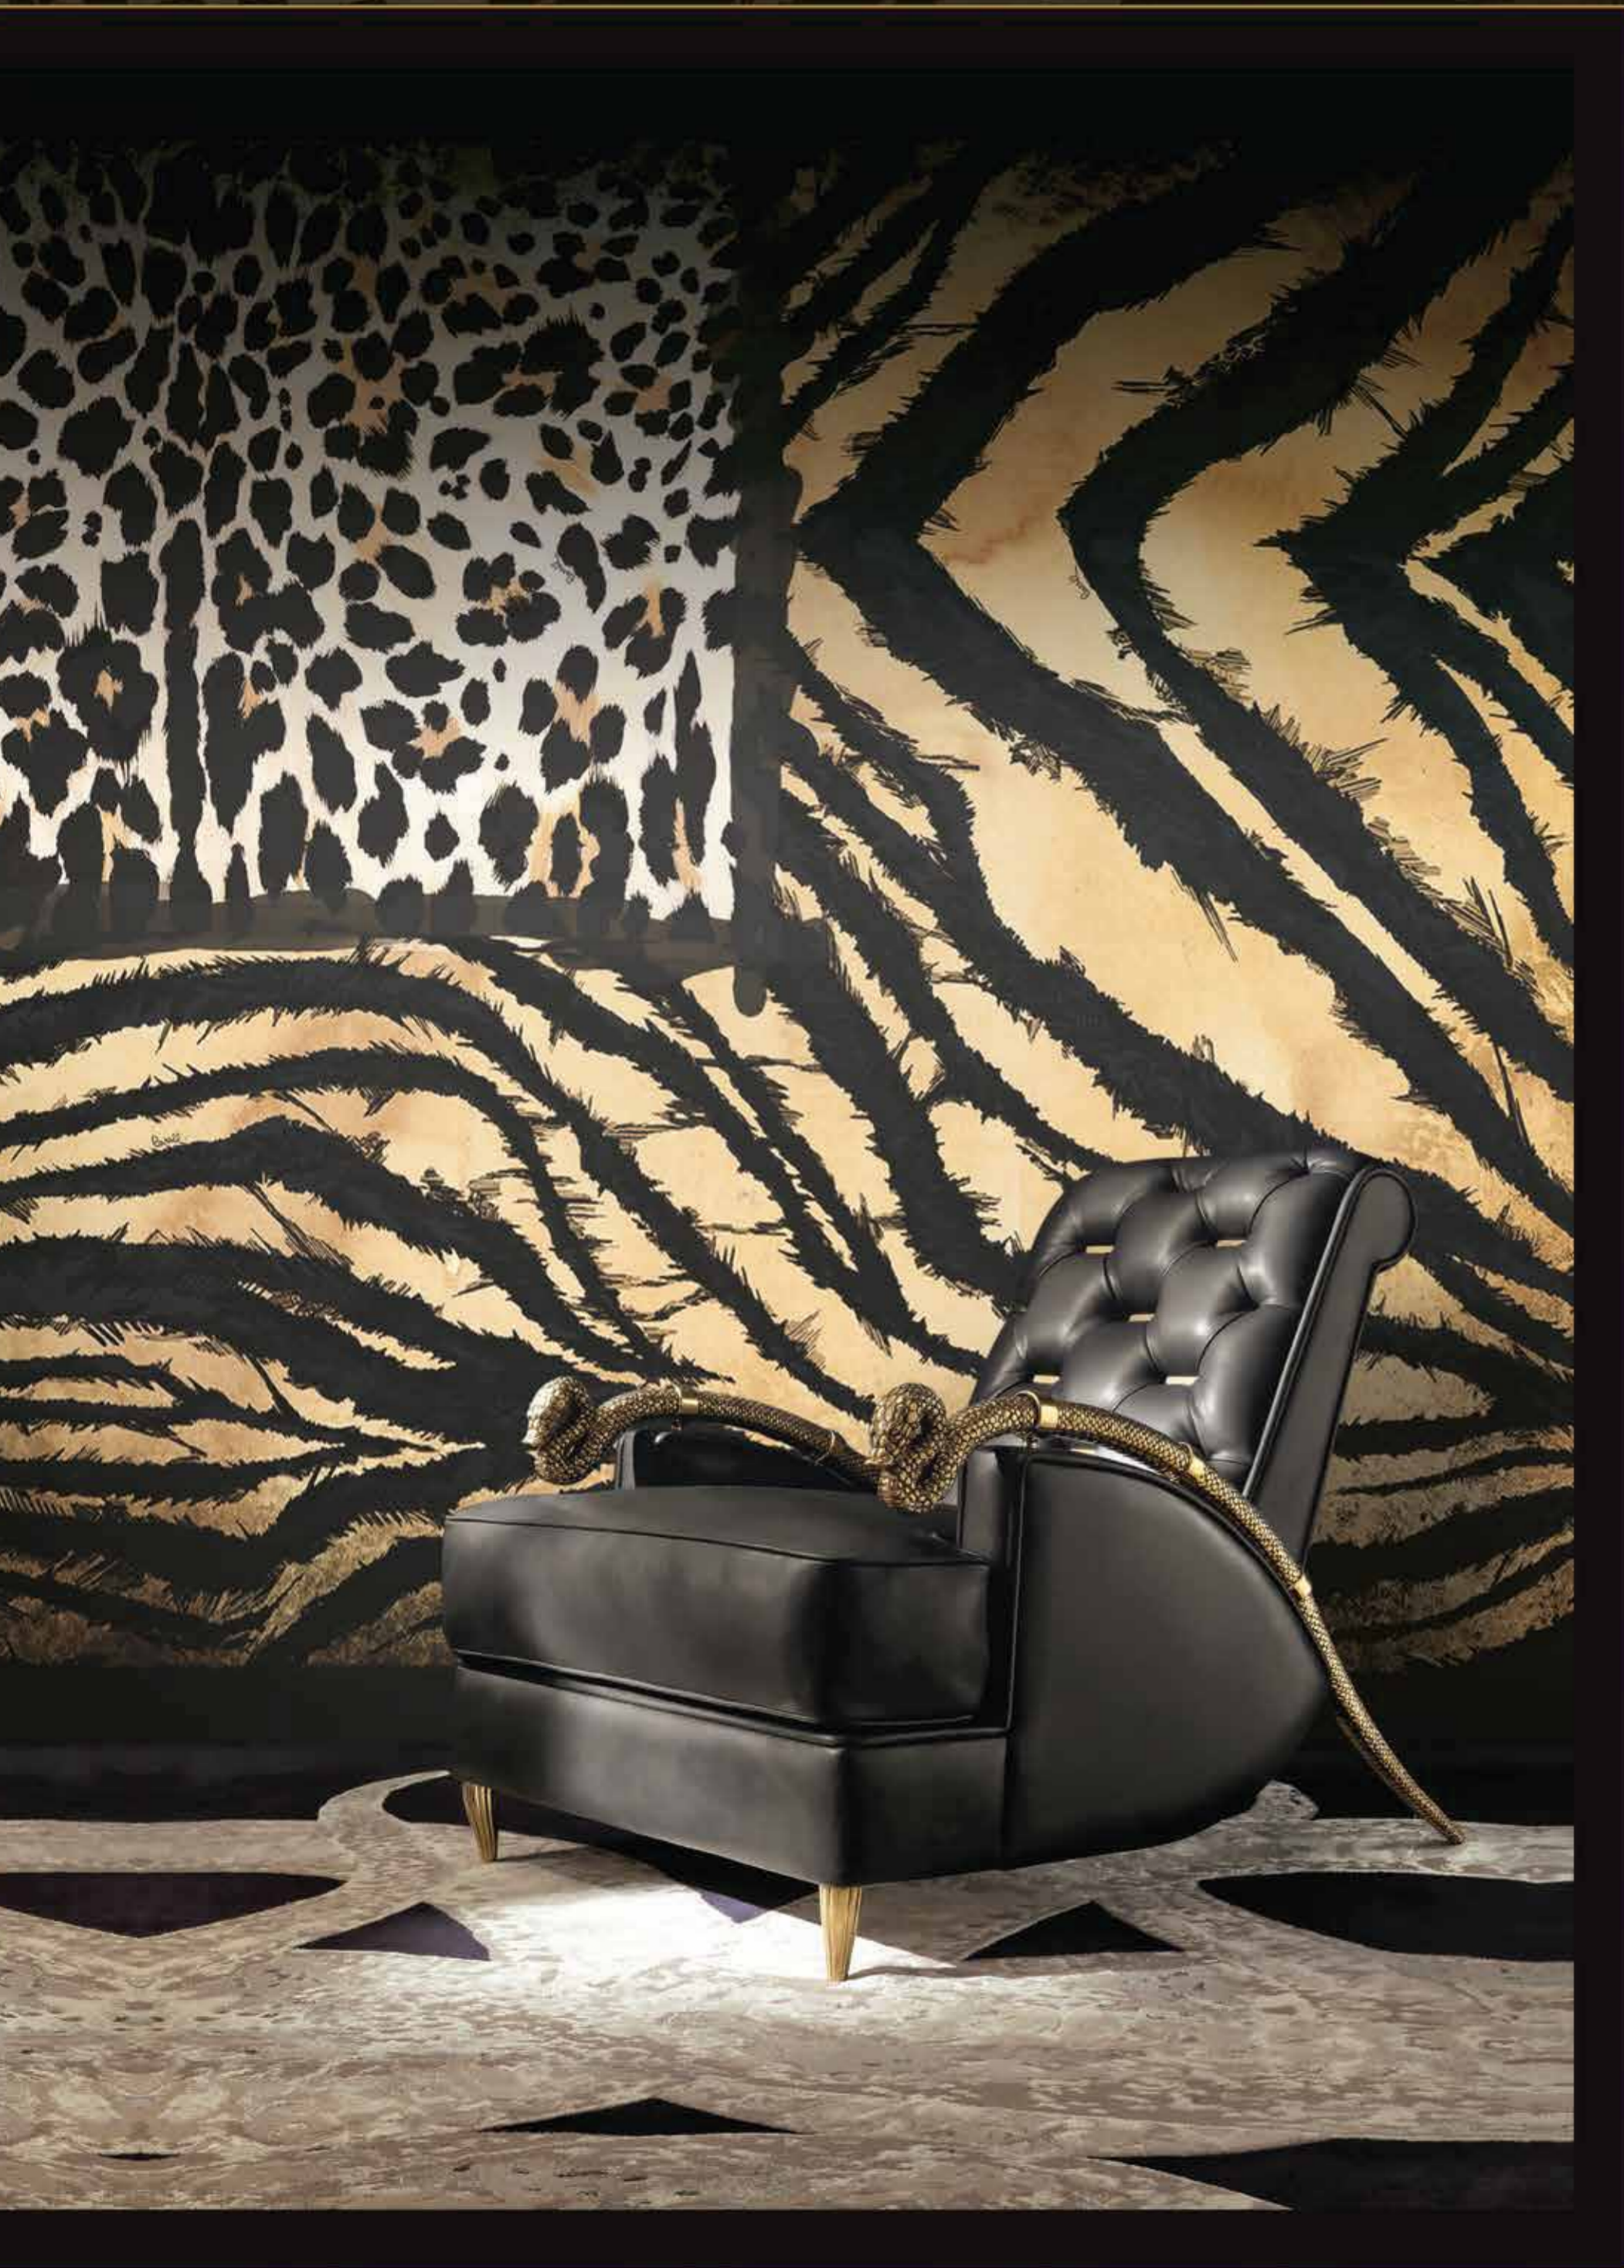

DIGITAL PANELS

RC19101
Flag

Digital panel, fabric base
Декоративная панель на текстильной основе
布面数字墙板
m 3~ x 4~ yard 3,3~ x inch 157,6~
4 lengths - 4 полотна - 4 长度