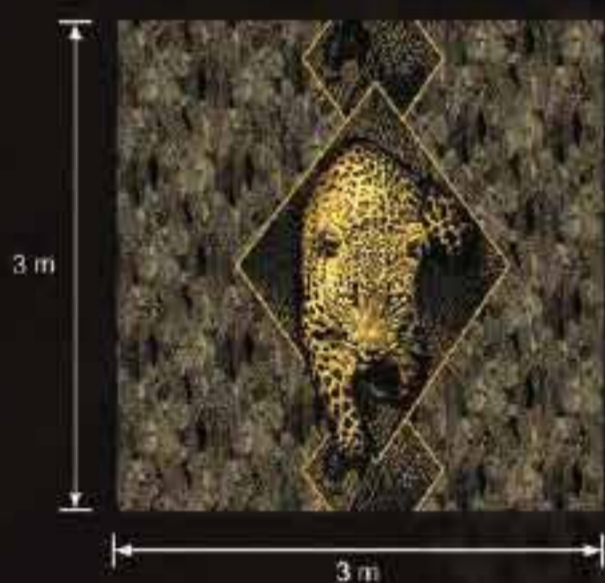

DIGITAL PANELS

RC19119
Gold leopard