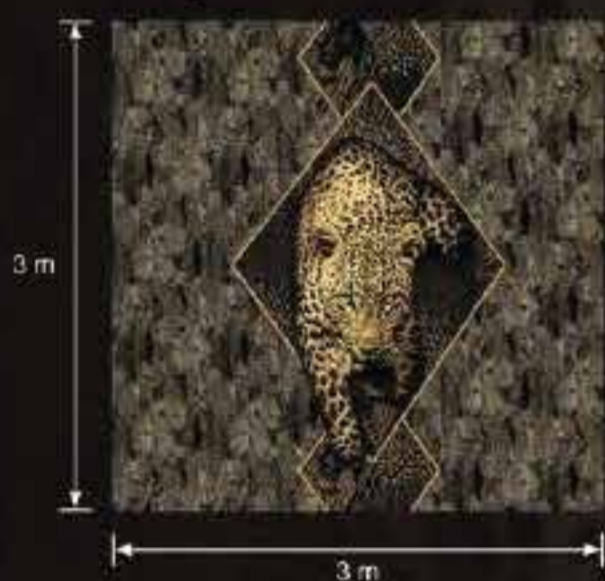

roberto cavalli

HOME

N° 8

WALLPAPER

H 1,06 m

GOLD FOIL

This wallpaper is made with a base in pure silver foil, emphasizing the reliefs of the design and creating exclusive silver shades, with mirroring and luminous effects, amplifying the environments and making them unique and intense.

RC19114
Light blue leopard

Digital panel
Декоративная панель
数字墙板
m 3 - x 3 - yard 3,3 - x inch 118,2 -
3 lengths - 3 полотна - 3 长度

DIGITAL PANELS

GOLD FOIL BASE

DIGITAL PANELS

RC19119
Gold leopard

Digital panel, gold foil base
Декоративная панель на золотой
фольгированной основе
金箔数字墙板
m 3~ x 3~ yard 3,3~ x Inch 118,2~
3 lengths - 3 полотна - 3 长度