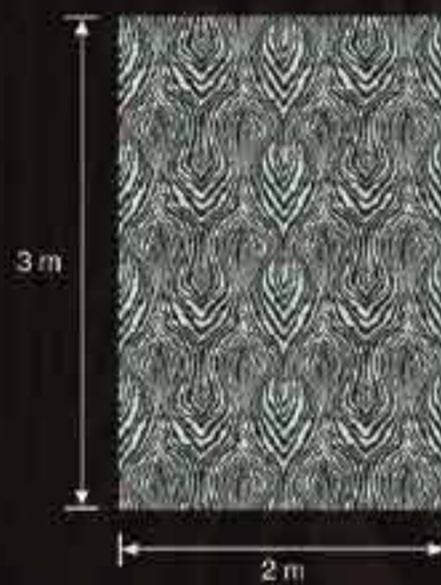

RC19126
Green icon

Digital panel, fabric base
Декоративная панель на
текстильной основе
布面数字墙板
m 3~ x 2~
yard 3,3~ x inch 78,8~
2 lengths -
2 полотна - 2 长度