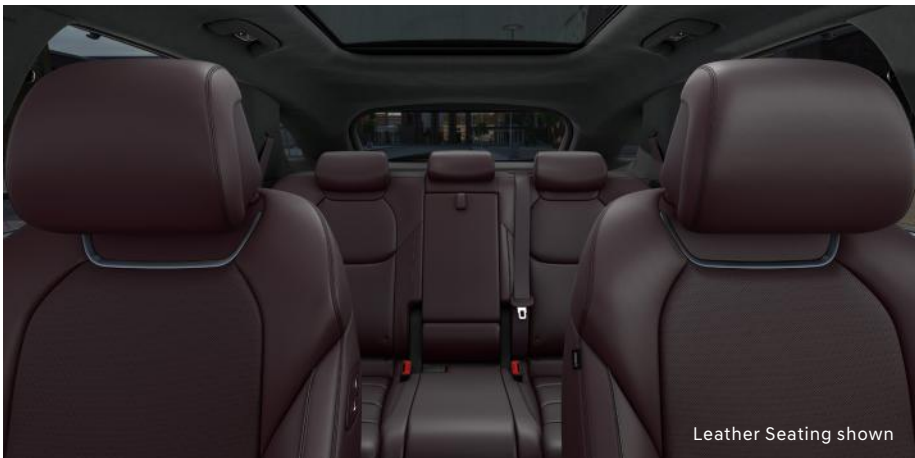

SLATE GRAY & VELVET BURGUNDY