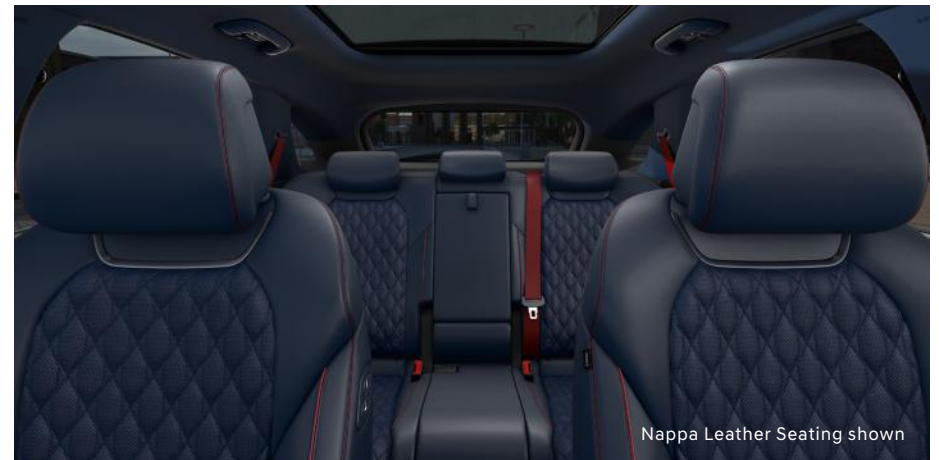

ULTRAMARINE BLUE MONOTONE

Note: Not available on 2.5T AWD Sport Prestige and 3.5T AWD Sport Standard trims