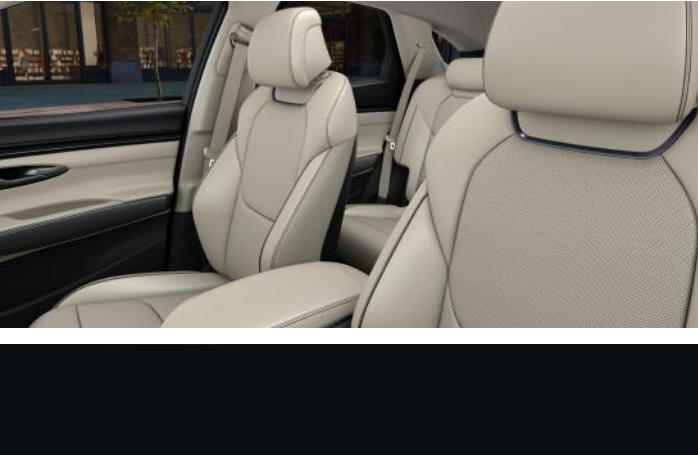

OCEAN WAVES BLUE & HAVANA BROWN

OBSIDIAN BLACK & VANILLA BEIGE

SLATE GRAY & VELVET BURGUNDY

2024 GENESIS GV70 INTERIOR MATERIALS

GV70 2.5T AWD STANDARD

Leatherette Seating
Black High Gloss Trim

GV70 2.5T AWD SELECT