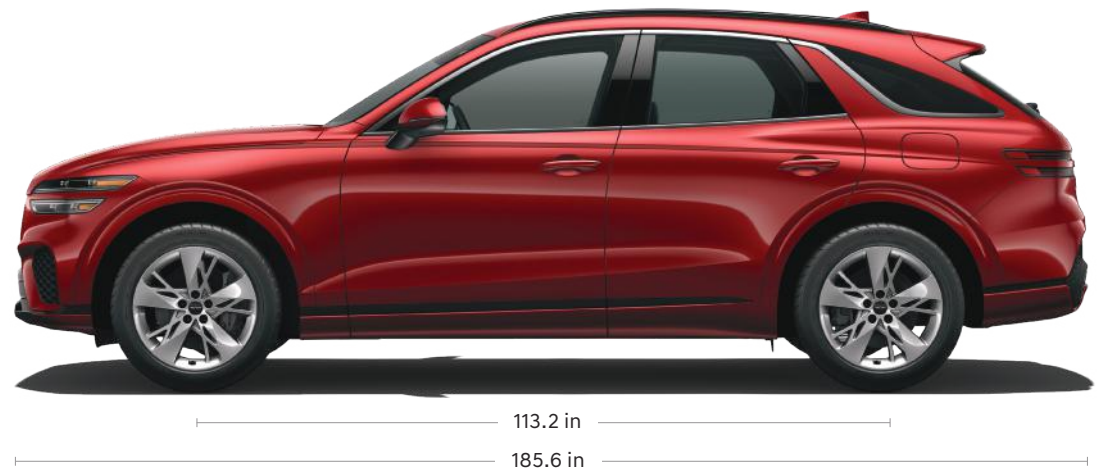

2024 GENESIS GV70 SPECIFICATIONS

EXTERIOR

	GV70
Wheelbase	113.2 in
Length	185.6 in
Width (excluding mirrors)	75.2 in
Height	64.2 in
Minimum Ground Clearance	7.3 in

INTERIOR

	GV70
Headroom – 1st / 2nd Row (without sunroof)	39.6/39.1 in
Legroom – 1st / 2nd Row	41.3/37.2 in
Shoulder Room – 1st / 2nd Row	59.1/56.9 in

FUEL ECONOMY & TOWING

	2.5T	3.5T SPORT
GV70 19" Wheels (city/highway/combined)¹	22/28/24 MPG	18/24/20 MPG
GV70 21" Wheels (city/highway/combined)¹	19/26/22 MPG	18/24/20 MPG
Maximum Towing Capacity with trailer brakes	3,500 lbs	3,500 lbs

VOLUME

	GV70
Passenger Compartment	103.6 cu ft
Cargo – Behind 1st Row	56.9 cu ft
Cargo – Behind 2nd Row	28.9 cu ft

GENESIS BRAND WARRANTY

POWERTRAIN LIMITED WARRANTY   NEW VEHICLE LIMITED WARRANTY   ANTI-PERFORATION WARRANTY
10 YEARS / 100,000 MILES²   5 YEARS / 60,000 MILES³   7 YEARS / UNLIMITED MILES³

¹EPA estimates with premium fuel for comparison only. Mileage may vary. Your actual mileage will vary with options, driving conditions, driving habits and the vehicle's condition.

²Powertrain Limited Warranty available for original retail owner only. ³For further details and limitations regarding the Genesis Brand Warranty, contact your Genesis retailer or visit genesis.com.

DEALER PROCESS