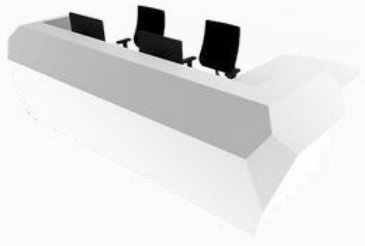

invite

Invite takes inspiration from the sharp shape of diamonds, offering an elegant and fresh look to any office reception space. Should you require bespoke features, please get in touch and one of our team will be able to assist you.

E. sales@bboss.co.uk T. 01782 747222

N2-L

N2-RS