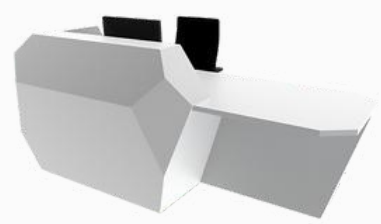

invite

Invite takes inspiration from the sharp shape of diamonds, offering an elegant and fresh look to any office reception space. Should you require bespoke features, please get in touch and one of our team will be able to assist you.

E. sales@bboss.co.uk T. 01782 747222

N1-L

N2-L