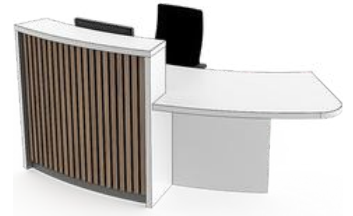

A bold reception piece that offers plenty of open space behind the desk, while maintaining a contemporary and clean look at the front. The feature panels can be in any of our standard finishes, meaning you can go as bold or as neutral as you like, perfectly complementing your reception area.

E. sales@bboss.co.uk T. 01782 747222

TC1-L