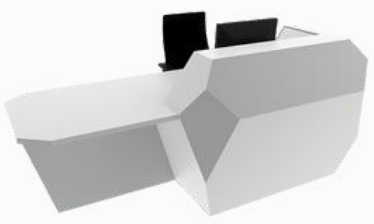

invite

Invite takes inspiration from the sharp shape of diamonds, offering an elegant and fresh look to any office reception space. Should you require bespoke features, please get in touch and one of our team will be able to assist you.

E. sales@bboss.co.uk T. 01782 747222

N1-R

N2-L