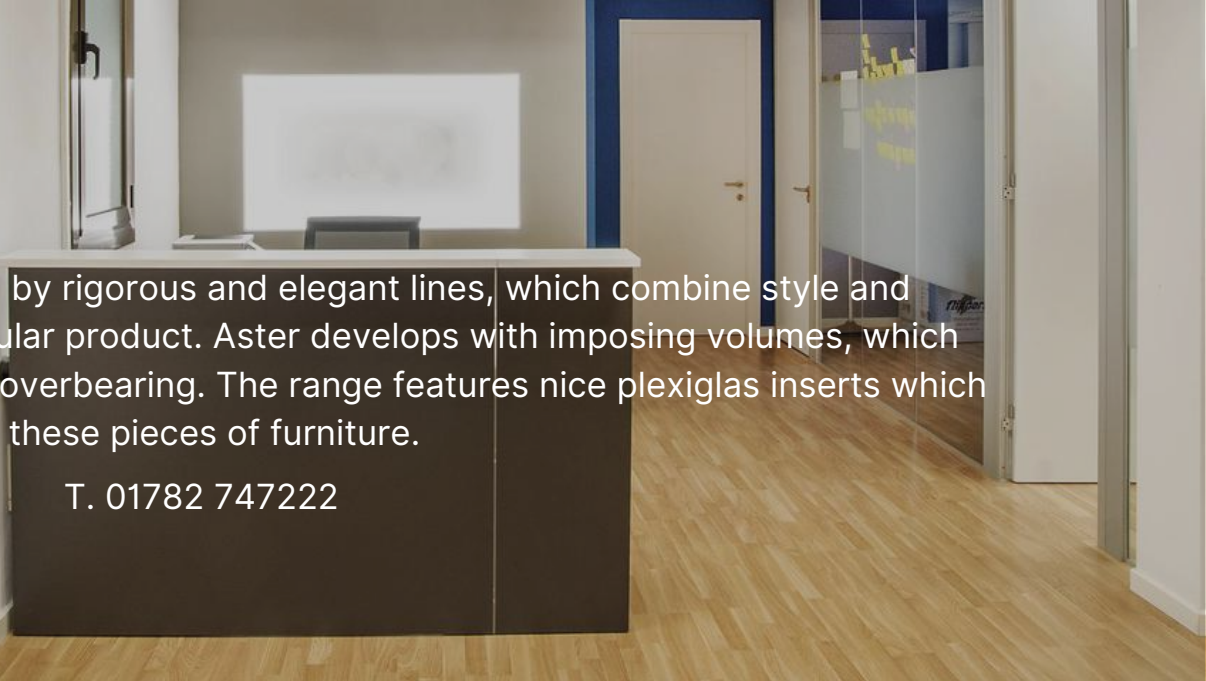

aster

Aster is characterised by rigorous and elegant lines, which combine style and functionality in a modular product. Aster develops with imposing volumes, which furnish without being overbearing. The range features nice plexiglas inserts which add a playful touch to these pieces of furniture.

E. sales@bboss.co.uk T. 01782 747222