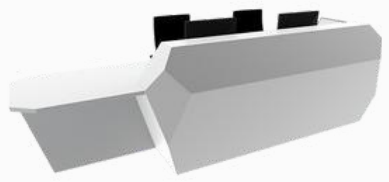

invite

Invite takes inspiration from the sharp shape of diamonds, offering an elegant and fresh look to any office reception space. Should you require bespoke features, please get in touch and one of our team will be able to assist you.

E. sales@bboss.co.uk T. 01782 747222

N2-L

N2-R