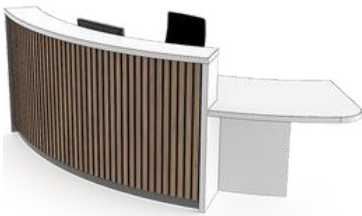

A bold reception piece that offers plenty of open space behind the desk, while maintaining a contemporary and clean look at the front. The feature panels can be in any of our standard finishes, meaning you can go as bold or as neutral as you like, perfectly complementing your reception area.

E. sales@bboss.co.uk T. 01782 747222

TB2-L

TC1-L