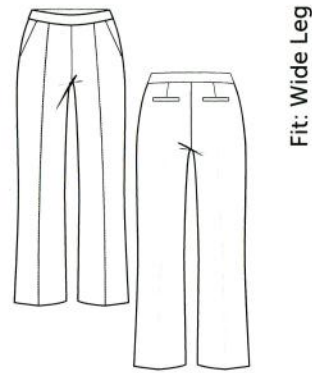

Article: 6774 Structure Jersey

95% Polyester
5% Polyurethane

RAFFAELLO
ROSSI

Fit: Wide Leg

Renée

Style: 2530
Price: 070189074.72
LH/FW/SL: 27/51/74