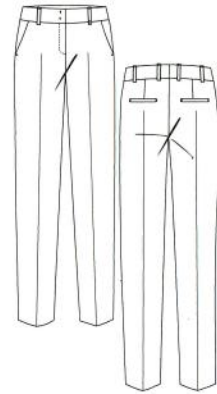

Fit: Straight

Dora O

Style: 25752
Price: 067179071.69
LH/FW/SL: 23,5/32/74