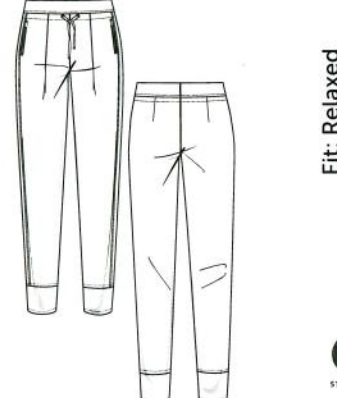

RAFFAELLO
ROSSI

Fit: Wide Leg

Vika
Style: 5069
Price: 070189074.72
LH/FW/SL: 28/60/83

Fit: Skinny

Clarence
Style: 5061
Price: 067179071.69
LH/FW/SL: 28/27/74

Fit: Relaxed

Natina Ribbon
Style: 28024
Price: 074199078.76
LH/FW/SL: 25/28/70