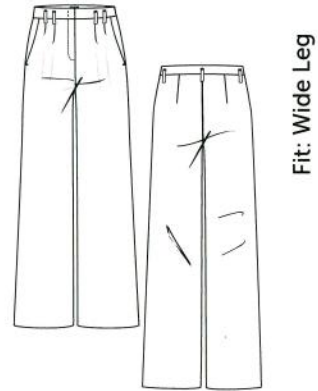

Article: 9099 Japanese Polyester

91% Polyester - recycled
9% Elastane

RAFFAELLO
ROSSI

Fit: Wide Leg

Mayla
Style: 2066
Price: 063169067.65
LH/FW/SL: 32,5/57/78