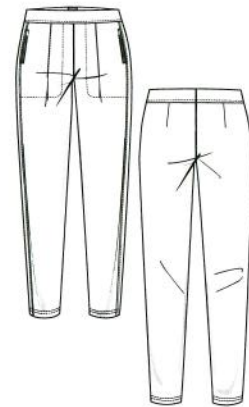

Fit: Straight

Candice Straight

Style: 2057

Price: 074199078.76

LH/FW/SL: 25/47/83

Fit: Relaxed

Candy Less

Style: 251236