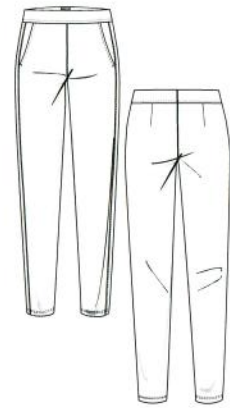

Article: 3018 Multi Colour Jacquard Check

59% Viscose
38% Polyester
3% Elastane

exclusive

RAFFAELLO
ROSSI

Fit: Relaxed

Candice O

Style: 261921
Price: 063169067.65
LH/FW/SL: 23,5/28/76