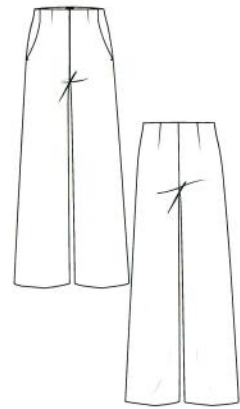

Fit: Slim

Macy 7/8

Style: 21931
Price: 055149059.57
LH/FW/SL: 25/40/70

Col.: 51 red graphical

Article: 8865 Pann Velvet

91% Polyester
9% Elastane

Fit: Wide Leg

Anais
Style: 28362
Price: 063169067.65
LH/FW/SL: 30/62/80