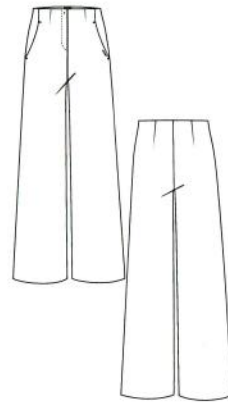

Article: 6906 Crash Velvet

100% Polyester

RAFFAELLO
ROSSI

Fit: Wide Leg

KEY LOOK

Anais

Style: 28364

Price: 063169067.65

LH/FW/SL: 29/62/81