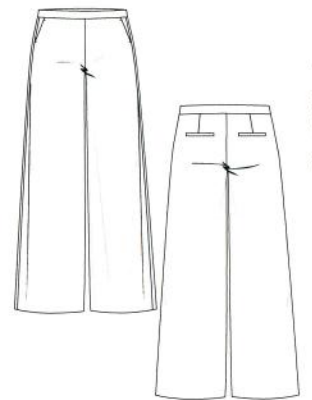

RAFFAELLO
ROSSI

Fit: Wide Leg

Renée

Style: 2530
Price: 070189074.72
LH/FW/SL: 27/51/74

Fit: Wide Leg

Vika

Style: 5069
Price: 074199078.76
LH/FW/SL: 28/60/83

KEY LOOK