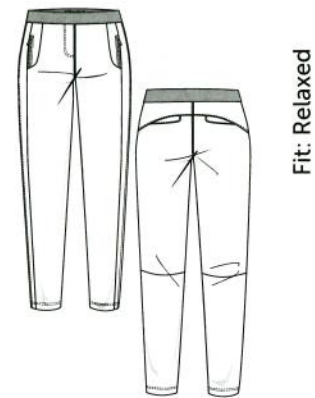

RAFFAELLO
ROSSI

Fit: Wide Leg

Vika
Style: 5069
Price: 070189074.72
LH/FW/SL: 28/60/83

Fit: Skinny

Clarence
Style: 5061
Price: 067179071.69
LH/FW/SL: 28/27/74

Fit: Relaxed

Natina Ribbon
Style: 28024
Price: 074199078.76
LH/FW/SL: 25/28/70