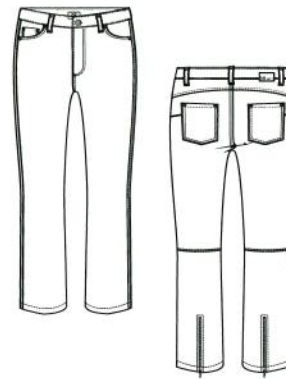

Fit: Slim

Kasia 7/8
Style: 506778
Price: 070189074.72
LH/FW/SL: 23,5/38/70