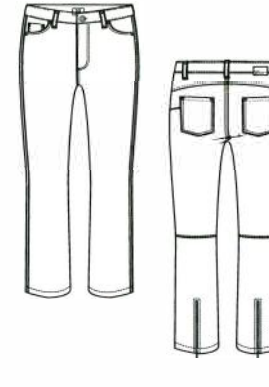

Bitte notieren Sie die folgende Info aus unserem Produktmanagement betreffend Style **Susana 5060-9564**:
Ausstattung **gold**= (Zipanfasser & Knopf & Niete) kommt für die Farben 120, 925
Ausstattung **altsilber**=(Zipanfasse & Knopf & Niete) kommt für die Farben 479,569,743,936,990

Pls note the following short information from our product management regarding style **Susana 5060-9564**:
Metal color **gold**=(zipper, button, rivets) comes for col.: 120,925
Metal color **oldsilver**=(zipper, button, rivets) comes for col.: 479,569,743,936,990

Article: 9564 Highstretch Cotton

40% Lyocell
28% Micro Modal
17% Cotton
12% Elastomultiester
3% Elastane

garment dyed

RAFFAELLO
ROSSI

Fit: Slim

Suzy
Style: 54704
Price: 063169067.65
LH/FW/SL: 23,5/33/74

Fit: Slim

Susana
Style: 5060
Price: 070189074.72
LH/FW/SL: 23/32/74

Fit: Regular

Dorain 7/8
Style: 253678
Price: 067179071.69
LH/FW/SL: 24,5/41/70

Fit: Slim

Kasia 7/8
Style: 506778
Price: 074199078.76
LH/FW/SL: 23,5/38/70