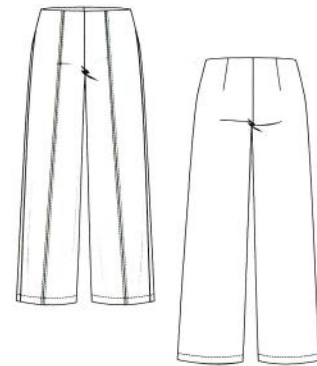

NA

Col.: 849 washed teal

Article: 6287 Fluid Flannel

51% Cotton
41% Viscose
7% Polyamide
1% Elastane

RAFFAELLO
ROSSI

Fit: Wide Leg

Palina Long
Style: 2610
Price: 070189074.72
LH/FW/SL: 27/55/83

Fit: Wide Leg