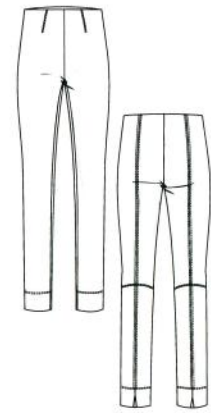

Article: 6537 Techno Cotton Superstretch

47% Polyamide
46% Cotton
7% Elastane

RAFFAELLO
ROSSI

Fit: Slim

Macy B 7/8
Style: 21931
Price: 048129052.50
LH/FW/SL: 25/40/70

Fit: Slim

NOS
I'm on
stock

Penny
Style: 212978
Price: 044119048.46
LH/FW/SL: 23/29/74