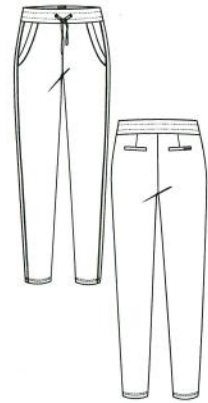

Article: 8866 Houndstooth Jersey

48% Viscose
46% Polyamide
6% Elastane

Fit: Relaxed

Cynthia O
Style: 27824
Price: 070189074.72
LH/FW/SL: 25,5/32/75