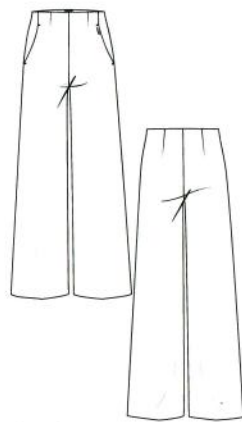

95% Polyester
5% Elastane

Fit: Wide Leg

Anais
Style: 28362
Price: 059159063.61
LH/FW/SL: 30/62/80

Fit: Relaxed

Candy O
Style: 251233
Price: 070189074.72
LH/FW/SL: 24/26,5/76

Fit: Wide Leg

Cosmea
Style: 5070
Price: 052139056.54
LH/FW/SL: 27/54/83