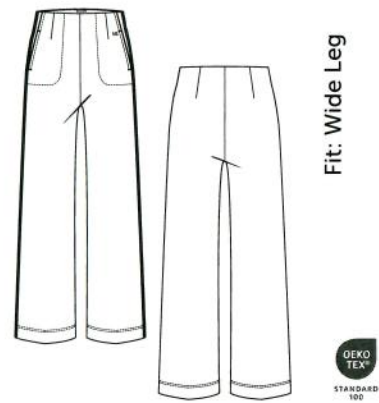

Article: 8827 Thermo Jersey

54% Polyamide
31% Polyester
15% Elastane

RAFFAELLO
ROSSI

Fit: Wide Leg

Vika
Style: 5069
Price: 070189074.72
LH/FW/SL: 28/60/83