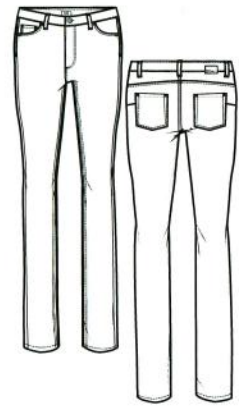

Article: 6439 Velvet Corduroy

97% Cotton
3% Elastane

garment dyed

RAFFAELLO
ROSSI

Fitting: Slim

Suzy Long

Style: 54708
Price: 059159063.61
LH/FW/SL: 23,5/33/78