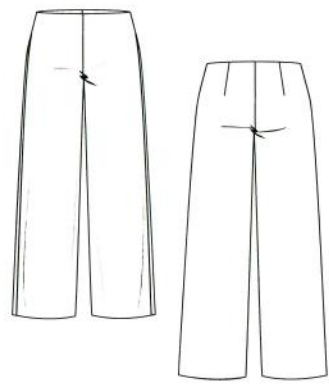

Article: 8862 Chain Print

91% Polyester
9% Elastane

exclusive

RAFFAELLO
ROSSI

Fit: Wide Leg

Elaine
Style: 2993
Price: 055149059.57
LH/FW/SL: 25/53/80"