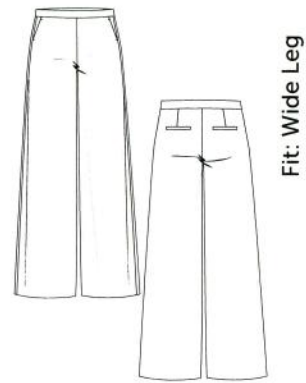

Elaine 7/8

Style: 299378
Price: 052139056.54
LH/FW/SL: 25/53/70

Col.: 82 lightblue graphical

Article: 3019 Graphical Jersey Jacquard

56% Viscose
41% Polyamide
3% Elastane

exclusive

RAFFAELLO
ROSSI

Fit: Wide Leg