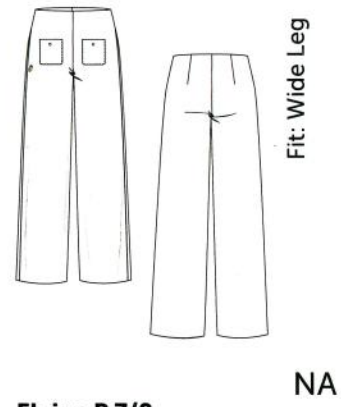

Elaine P 7/8
Style: 299317
Price: 074199078.76
LH/FW/SL: 25/53/70