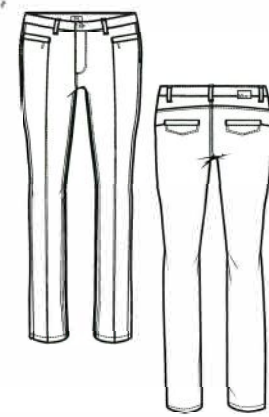

Article: 9564 Highstretch Cotton

40% Lyocell
 28% Micro Modal
 17% Cotton
 12% Elastomultiester
 3% Elastane

garment dyed

RAFFAELLO
ROSSI

Fit: Slim

Suzy
 Style: 54704
 Price: 063169067.65
 LH/FW/SL: 23,5/33/74