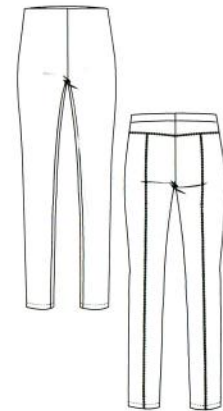

Article: 6736 Bielastic Nappa Leather

95% Viscose
5% Elastane

RAFFAELLO
ROSSI

Macy 7/8
Style: 219378
Price: 044119048.46
LH/FW/SL: 25/40/70

Fit: Skinny

LS
limited
stock

Resa
Style: 275878
Price: 048129052.50
LH/FW/SL: 24/27/74