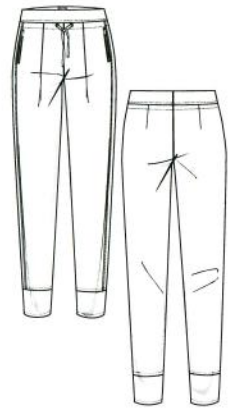

Article: 6903 Stretchy Twill

95% Polyamide
5% Elastane

RAFFAELLO
ROSSI

Fit: Relaxed

Candy O

Style: 251233
Price: 074199078.76
LH/FW/SL: 24/26,5/76