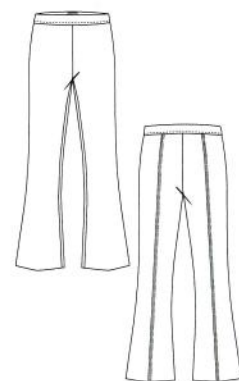

Price: 063169067.65

LH/FW/SL: 28/78/74

Col.: 61 brown graphical

Article: 8864 Graphical Print

76% Polyester
16% Elastane
8% Polyamide

Fit: Wide Leg

Elaine 7/8

Style: 299378
Price: 063169067.65
LH/FW/SL: 25/53/70