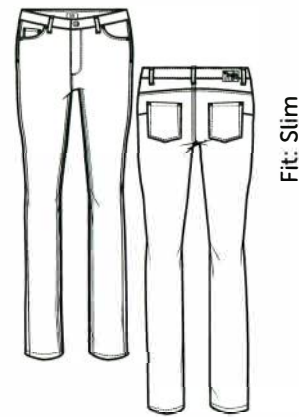

Article: 9564 Highstretch Cotton

40% Lyocell
 28% Micro Modal
 17% Cotton
 12% Elastomultiester
 3% Elastane

garment dyed

RAFFAELLO
ROSSI

Fit: Slim

Suzy
 Style: 54704
 Price: 063169067.65
 LH/FW/SL: 23,5/33/74