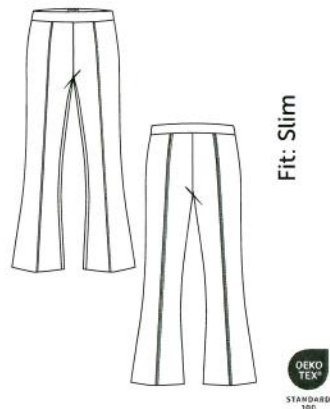

Article: 6537 Techno Cotton Superstretch

47% Polyamide
46% Cotton
7% Elastane

RAFFAELLO
ROSSI

Fit: Slim

Macy B 7/8
Style: 21931
Price: 048129052.50
LH/FW/SL: 25/40/70