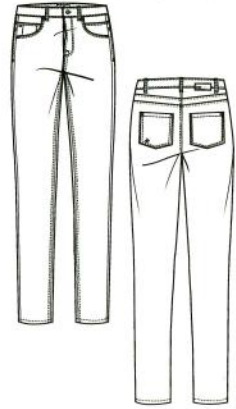

Article: 9432 High Stretch Denim

66% Cotton
20% Recycled Cotton
10% Polyester
4% Elastane

investing in better cotton
Better Cotton.org/MoreBalance

10,5 oz garment washed

Only Col.: 875,889,999

Fitting: skinny

Amal
Style: 28129
Price: 055149059.57
LH/FW/SL: 24,5/28/78

Only Col.: 968