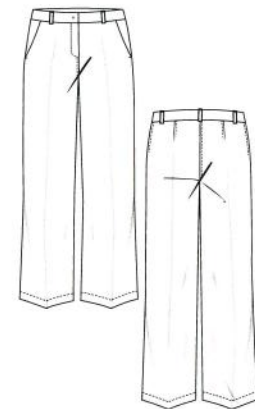

Fit: Wide Leg

Olessa 7/8
Style: 256778
Price: 055149059.57
LH/FW/SL: 24,5/48/68

NA