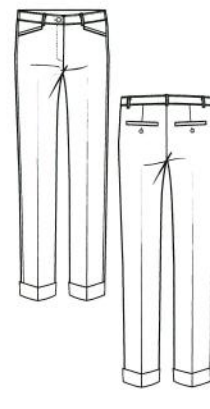

Article: 6537 Techno Cotton Superstretch

47% Polyamide
46% Cotton
7% Elastane

RAFFAELLO
ROSSI

Fit: Slim

Macy B 7/8
Style: 21931
Price: 048129052.50
LH/FW/SL: 25/40/70

Fit: Slim

NOS
I'm on
stock

Penny
Style: 212978
Price: 044119048.46
LH/FW/SL: 23/29/74