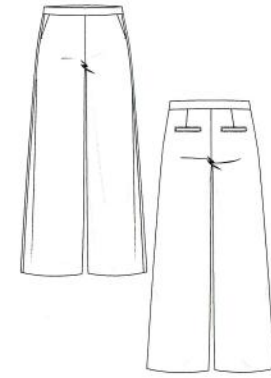

Fit: Wide Leg

Palina 6/8

Style: 261068
Price: 074199078.76
LH/FW/SL: 27/55/68

NA