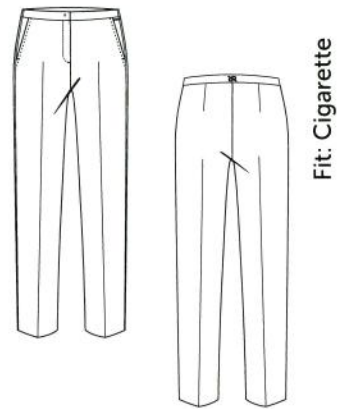

Article: 9947 Business Jersey

67% Viscose
28% Polyamide
5% Elastane

RAFFAELLO
ROSSI

Fit: Cigarette

Doro
Style: 5062
Price: 055149059.57
LH/FW/SL: 26/32/74