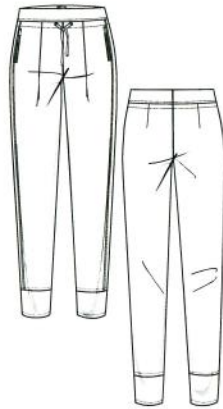

95% Polyester
5% Elastane

Fit: Wide Leg

Anais
Style: 28362
Price: 059159063.61
LH/FW/SL: 30/62/80

Fit: Relaxed

Candy O
Style: 251233
Price: 070189074.72
LH/FW/SL: 24/26,5/76

Fit: Wide Leg

Cosmea
Style: 5070
Price: 052139056.54
LH/FW/SL: 27/54/83