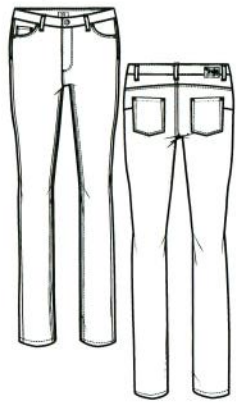

Article: 9644 Washed Velveteen

97% Cotton
3% Elastane

garment dyed

RAFFAELLO
ROSSI

Fit: Slim

Suzy
Style: 54704
Price: 063169067.65
LH/FW/SL: 23,5/33/74