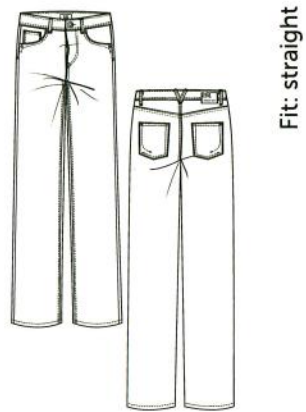

Article: 9638 Cotton Bi-Stretch

97% Cotton
3% Elastane

garment dyed

Fit: straight

Kira
Style: 28179
Price: 067179071.69
LH/FW/SL: 25/48/83