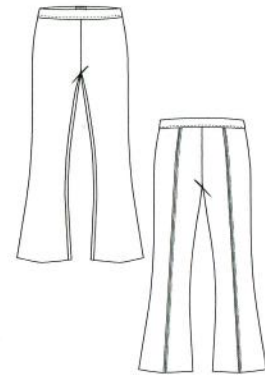

Fit: Slim

Macy 7/8

Style: 21931
Price: 055149059.57
LH/FW/SL: 25/40/70