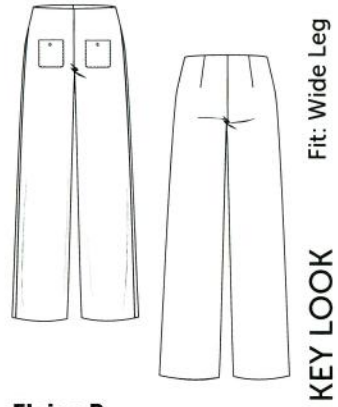

Fit: Culotte

Ranka

Style: 5074
Price: 067179071.69
LH/FW/SL: 26/85/67

Ranja

Style: 4215
Price: 063169067.65
RLG: 75

Col.: 990 black

Article: 8868 Bouclé with Lurex

70% Polyester
26% Cotton
3% Metallic fibre
1% Elastane