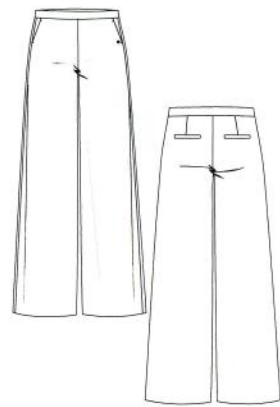

NA

Col.: 849 washed teal

Article: 6287 Fluid Flannel

51% Cotton
41% Viscose
7% Polyamide
1% Elastane

RAFFAELLO
ROSSI

Fit: Wide Leg

Palina Long
Style: 2610
Price: 070189074.72
LH/FW/SL: 27/55/83

Fit: Wide Leg