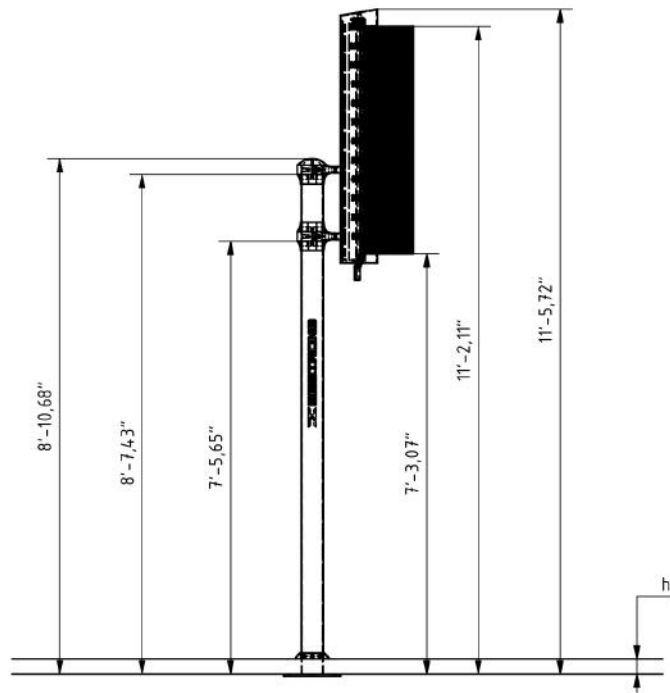

Muscle Groups Focus

Vertec Pro

Single- and double-leg performance can be developed and measured using a unique jump height meter located in the middle of the park. The Vertex is a wonderfully designed measuring device that not only helps to train vertical performance, but also to measure the baseline level of vertical performance and the improvement in performance as a result of training.

Attributes

Product code	1-1-189
Certificate	EN 16630, ASTM F3101
Age group	14 + years
Capacity	1 person
Max. weight load	218.26 lbs
Type	Sport Specific
Difficulty level	Easy

Side View

Plan View

Installation information

Number of installers (concrete)	At least 2 people
Total installation time (concrete)	45-90 min.
Number of installers (equipment)	At least 2 people
Total installation time (equipment)	60-90 min.
Excavation volume	17,66 ft ³
Concrete volume	17,66 ft ³
Size of the base structure	31.5 x 31.5 x 31.5 „
Anchoring options	In-ground or surface
In combined structures, the volume of concrete required varies.	

Technical specification

Safety surface area	Around 4.92 ft radius
Net weight	174.16 lbs
Material	S235
Critic fall height	-
Color options	
For more color options, discuss with your sales representative.	