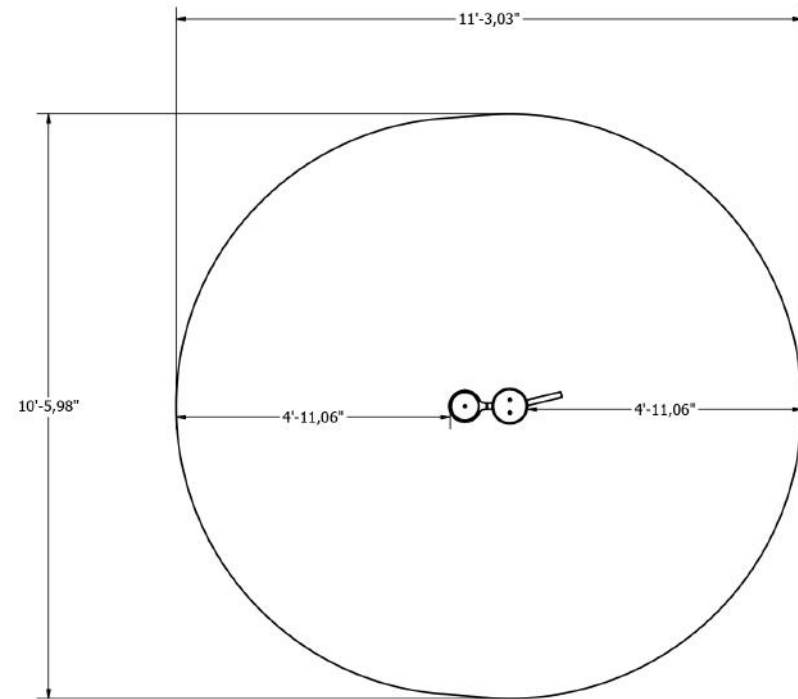

Muscle Groups Focus

Vertec Pro

Single- and double-leg performance can be developed and measured using a unique jump height meter located in the middle of the park. The Vertex is a wonderfully designed measuring device that not only helps to train vertical performance, but also to measure the baseline level of vertical performance and the improvement in performance as a result of training.

Attributes

Product code	1-1-189
Certificate	EN 16630, ASTM F3101
Age group	14 + years
Capacity	1 person
Max. weight load	218.26 lbs
Type	Sport Specific
Difficulty level	Easy

Side View

Plan View

Installation information

Number of installers (concrete)	At least 2 people
Total installation time (concrete)	45-90 min.
Number of installers (equipment)	At least 2 people
Total installation time (equipment)	60-90 min.
Excavation volume	17,66 ft ³
Concrete volume	17,66 ft ³
Size of the base structure	31.5 x 31.5 x 31.5 „
Anchoring options	In-ground or surface
In combined structures, the volume of concrete required varies.	

Technical specification

Safety surface area	Around 4.92 ft radius
Net weight	174.16 lbs
Material	S235
Critic fall height	-
Color options	
For more color options, discuss with your sales representative.	