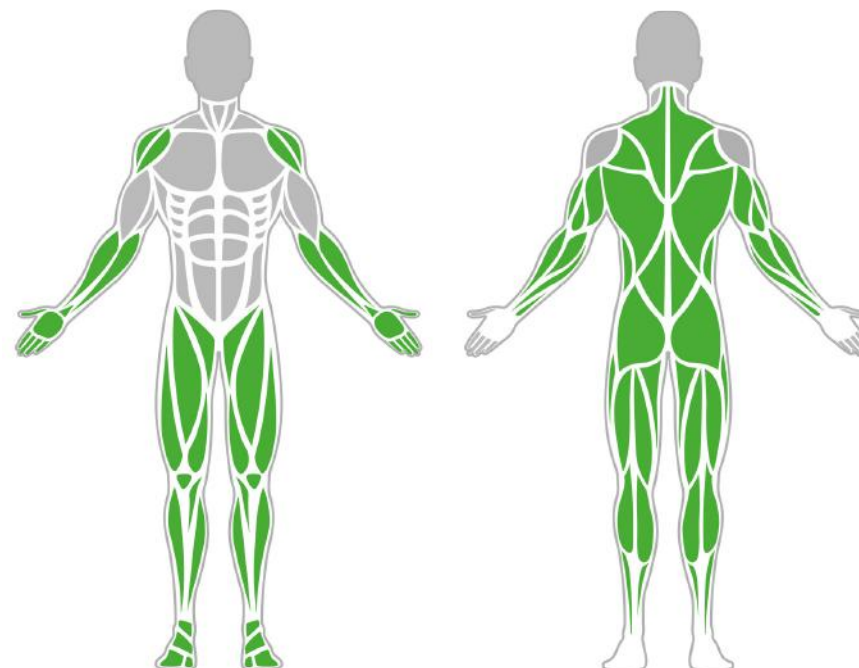

Muscle Groups Focus

Vertec Pro

Single- and double-leg performance can be developed and measured using a unique jump height meter located in the middle of the park. The Vertex is a wonderfully designed measuring device that not only helps to train vertical performance, but also to measure the baseline level of vertical performance and the improvement in performance as a result of training.

Attributes

Product code	1-1-189
Certificate	EN 16630, ASTM F3101
Age group	14 + years
Capacity	1 person
Max. weight load	218.26 lbs
Type	Sport Specific
Difficulty level	Easy

Side View

Plan View

Installation information

Technical specification

Safety surface area	Around 4.92 ft radius
Net weight	174.16 lbs
Material	S235
Critic fall height	-
Color options	
For more color options, discuss with your sales representative.	

The internal structure has 120 moveable plastic „bars“.

The levers are rubber-coated for a more comfortable grip and to prevent head injuries.

BESTRONG

[f bestrongworld](#)
[bestrongworld](#)
[usa.bestrong.com](https://www.usa.bestrong.com)
usa@bestrong.com