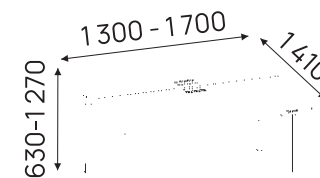

МЕБЕЛЬ ДЛЯ СОТРУДНИКОВ

ÖRLEU

ÖRLEU — технологичная серия для динамичных рабочих пространств, где важны комфорт, гибкость и современный подход к организации рабочего места. Регулировка высоты и визуальная легкость делают ее удобным решением для тех, кто ценит эргономику в течение всего рабочего дня.

БЕНЧ-СИСТЕМА
С РЕГУЛИРУЕМОЙ ВЫСОТОЙ