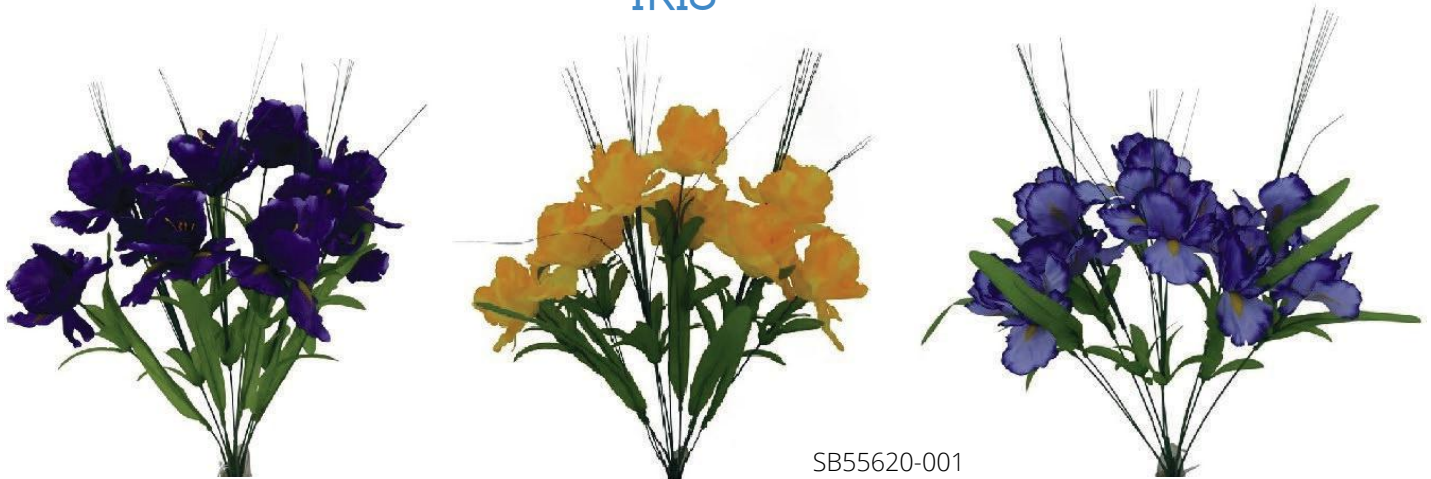

IRIS

SB55620-001
Assortment

Tremont #	Description	Inner Pack	Case Pack
SB780427-001	TULIP BUSH X 10,ASSTD	12	120
SB55620-001	IRIS BUSH X 10, ASSTD	12	72