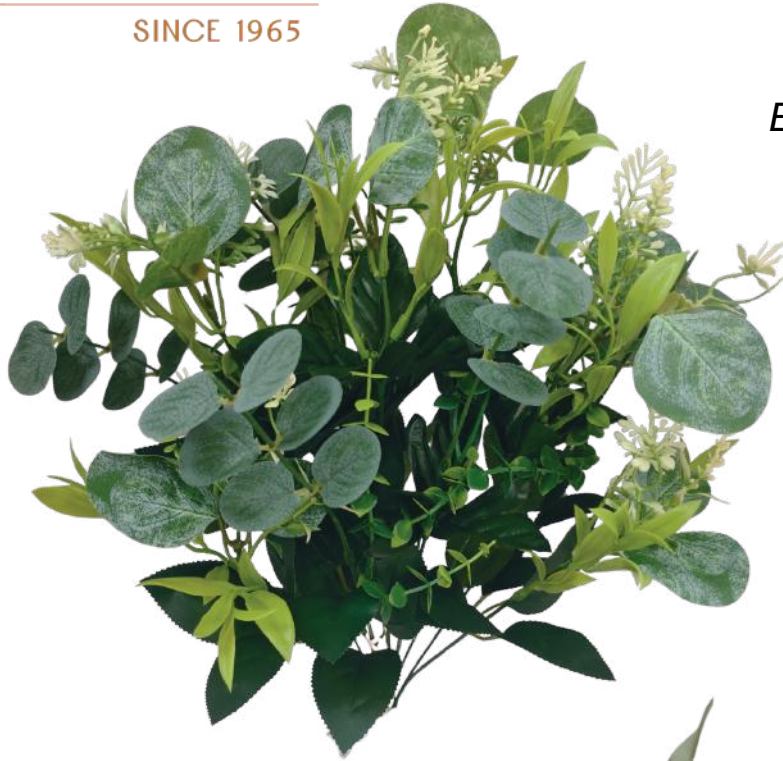

Eucalyptus Mix

SB552786-063
Green