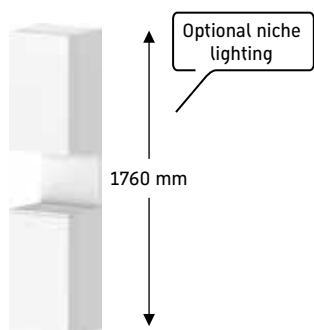

Tall cabinet

Wall-mounted, 2 doors, L/R, open shelf, glass shelves on top, in the upper part of the cabinet

#QA1346	400 x 360 mm