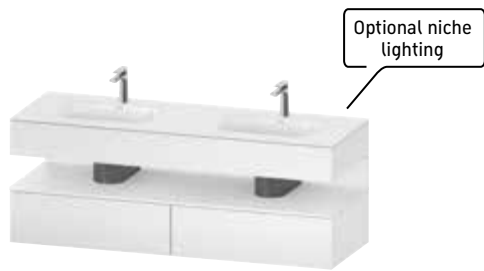

Furniture

Vanity unit with console
Wall-mounted, 2 pull-out compartments,
incl. 2 vanity basins

#QA4797 1600 x 550 mm

Console
incl. vanity basin

#QA4690 800 x 550 mm
#QA4691 1000 x 550 mm
#QA4692 1200 x 550 mm

Console
incl. vanity basin left

#QA4693 1600 x 550 mm

Console
incl. vanity basin right

#QA4694 1600 x 550 mm

Console
incl. 2 vanity basins

#QA4695 1600 x 550 mm

#700609 1500 x 750 mm
#700610 1600 x 700 mm
#700611 1700 x 700 mm
#700612 1700 x 750 mm
#700613 1800 x 800 mm
#700614 1800 x 800 mm
(double seater)

#700615 1800 x 900 mm

Bathtub, freestanding
DuroCast Plus, double seater

#700911 1800 x 800 mm