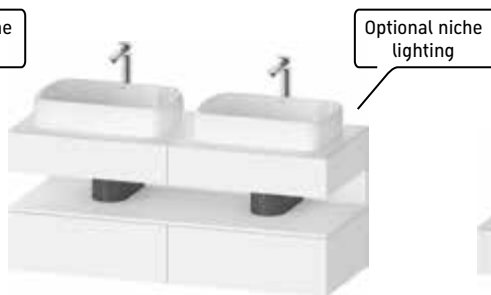

Vanity unit with console

Wall-mounted, 2 drawers, 2 pull-out compartments, for 2 above counter basins

#QA4767 1400 x 550 mm
#QA4779 1600 x 550 mm

Console

for above counter basin

#QA4800 800 x 550 mm
#QA4801 1000 x 550 mm
#QA4802 1200 x 550 mm