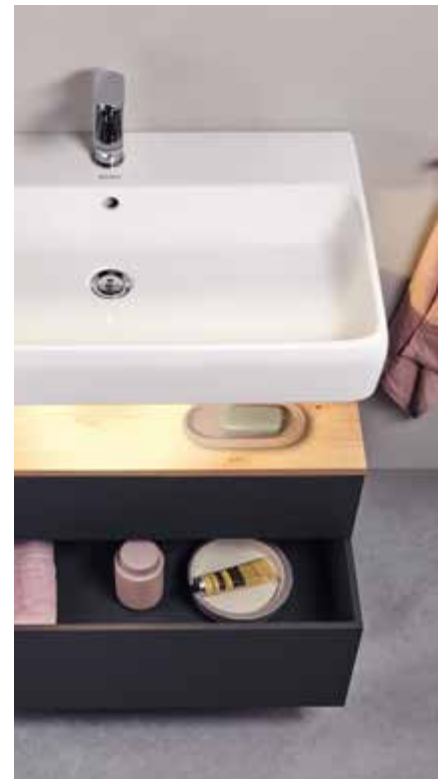

Part of the
ARTISAN
LINES

Qatego - Feel-good oasis with timeless character

Qatego is inspired by the feel of nature, like stone washed smooth by the flow of water. Studio F. A. Porsche has designed a bathroom series with clear, reduced objects that exudes naturalness. It relies on natural materials with tactile surfaces such as wood, ceramics and natural stone. The designers see the washbasin and furniture as a creative and functional unit. While the cabinets are kept linear and minimalist, the sanitary objects stand out with their rounded shape. The clear, simple design language also serves as a counter-world to the hustle and bustle of everyday life and as a very private space.

Studio F. A. Porsche – The Designers

As a premium design agency, Studio F. A. Porsche designs products for clients worldwide, turns brands into an experience and brings the highest standards into perfect form. The Porsche name is known around the globe, its iconic, timeless design unmistakable. In 1963, Ferdinand Alexander Porsche designed the Porsche 911, a sports car that remains iconic to this day and exemplifies his design maxims. Optimizing the function, reducing the form to the essentials, and overcoming the familiar in order to keep discovering new, better solutions. Clear lines, purism and elegance are just as important as the durability and honesty of the materials.