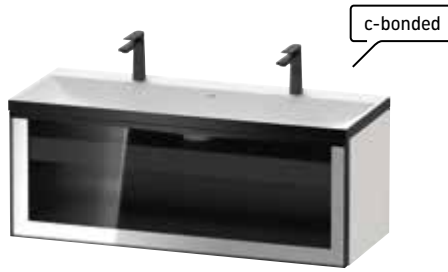

c-bonded

Furniture washbasin c-bonded with vanity unit

DuroCast UltraResist, wall-mounted, 1 pull-out compartment, 1 inner drawer, glass front

- #VT4295 600 x 479 mm
- #VT4296 800 x 479 mm
- #VT4297 1000 x 479 mm
- #VT4298 1200 x 479 mm

Furniture washbasin c-bonded with vanity unit

DuroCast UltraResist, wall-mounted, 1 pull-out compartment, 1 inner drawer, glass front

- #VT4299 1200 x 479 mm