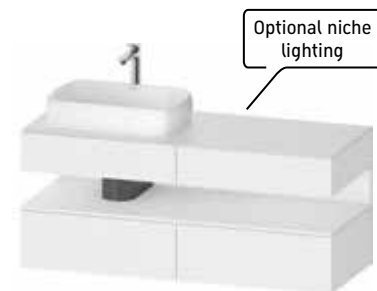

Vanity unit with console

Wall-mounted, 2 drawers, 2 pull-out compartments, for above counter basin left

#QA4765	1400 x 550 mm
#QA4777	1600 x 550 mm