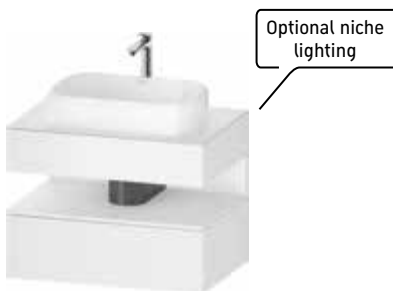

Vanity unit with console

Wall-mounted, 1 drawer, 1 pull-out compartment, for above counter basins

#QA4730	800 x 550 mm
#QA4731	1000 x 550 mm
#QA4732	1200 x 550 mm