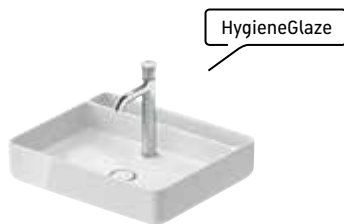

Ceramics

Washbasin
without overflow, with tap dome

#237965 650 x 480 mm

Above counter basin
without overflow, with tap dome, ground

#238155 550 x 460 mm

Above counter basin
without overflow, with tap dome, ground