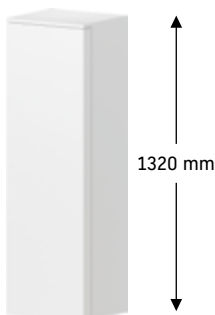

Semi-tall cabinet

Wall-mounted, 1 door, L/R

#QA1345	400 x 360 mm