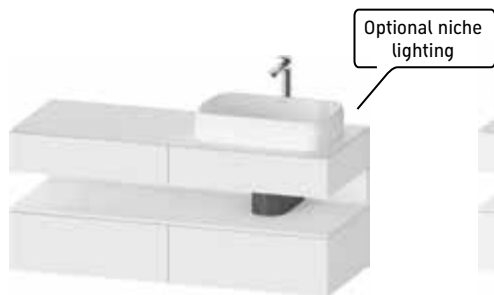

Vanity unit with console

Wall-mounted, 2 drawers, 2 pull-out compartments, for above counter basin right

#QA4766 1400 x 550 mm
#QA4778 1600 x 550 mm