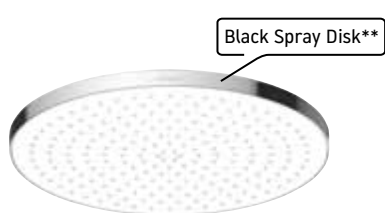

Shower head
Ø 230 mm, MinusFlow

#UV06620170[...]*