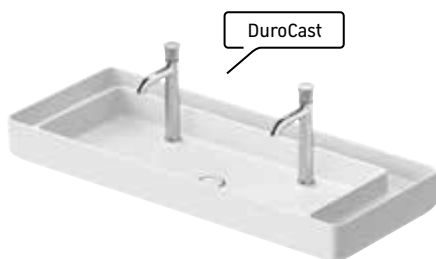

Above counter basin
DuroCast UltraResist, without overflow,
with 2 tap domes

#266011 1140 x 460 mm