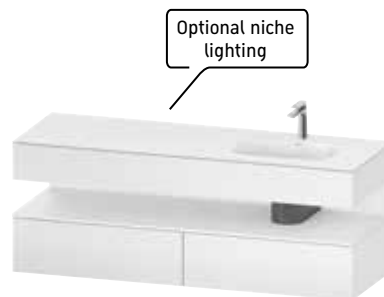

Vanity unit with console

Wall-mounted, 2 pull-out compartments, incl. vanity basin right

#QA4796 1600 x 550 mm