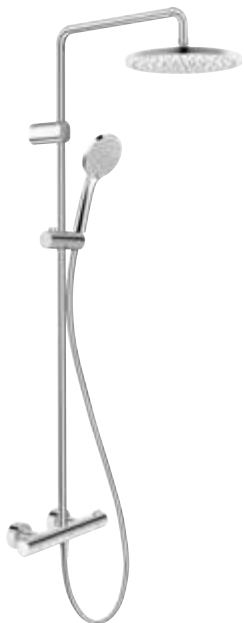

Shower System 1000 with thermostat