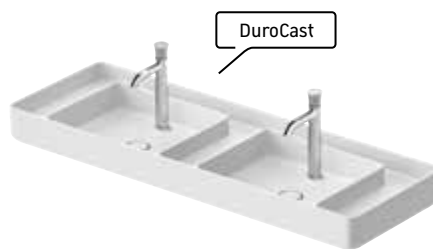

#238165 650 x 460 mm
#238110 1040 x 460 mm

Above counter basin
without overflow, with tap dome, ground

#238046 Ø 460 mm

Above counter basin
DuroCast UltraResist, without overflow,
with 2 tap domes

#266011 1140 x 460 mm