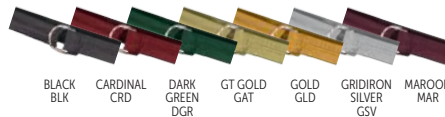

BLACK BLK   CARDINAL CRD   DARK GREEN DGR   GT GOLD GAT   GOLD GLD   GRIDIRON SILVER GSV   MAROON MAR